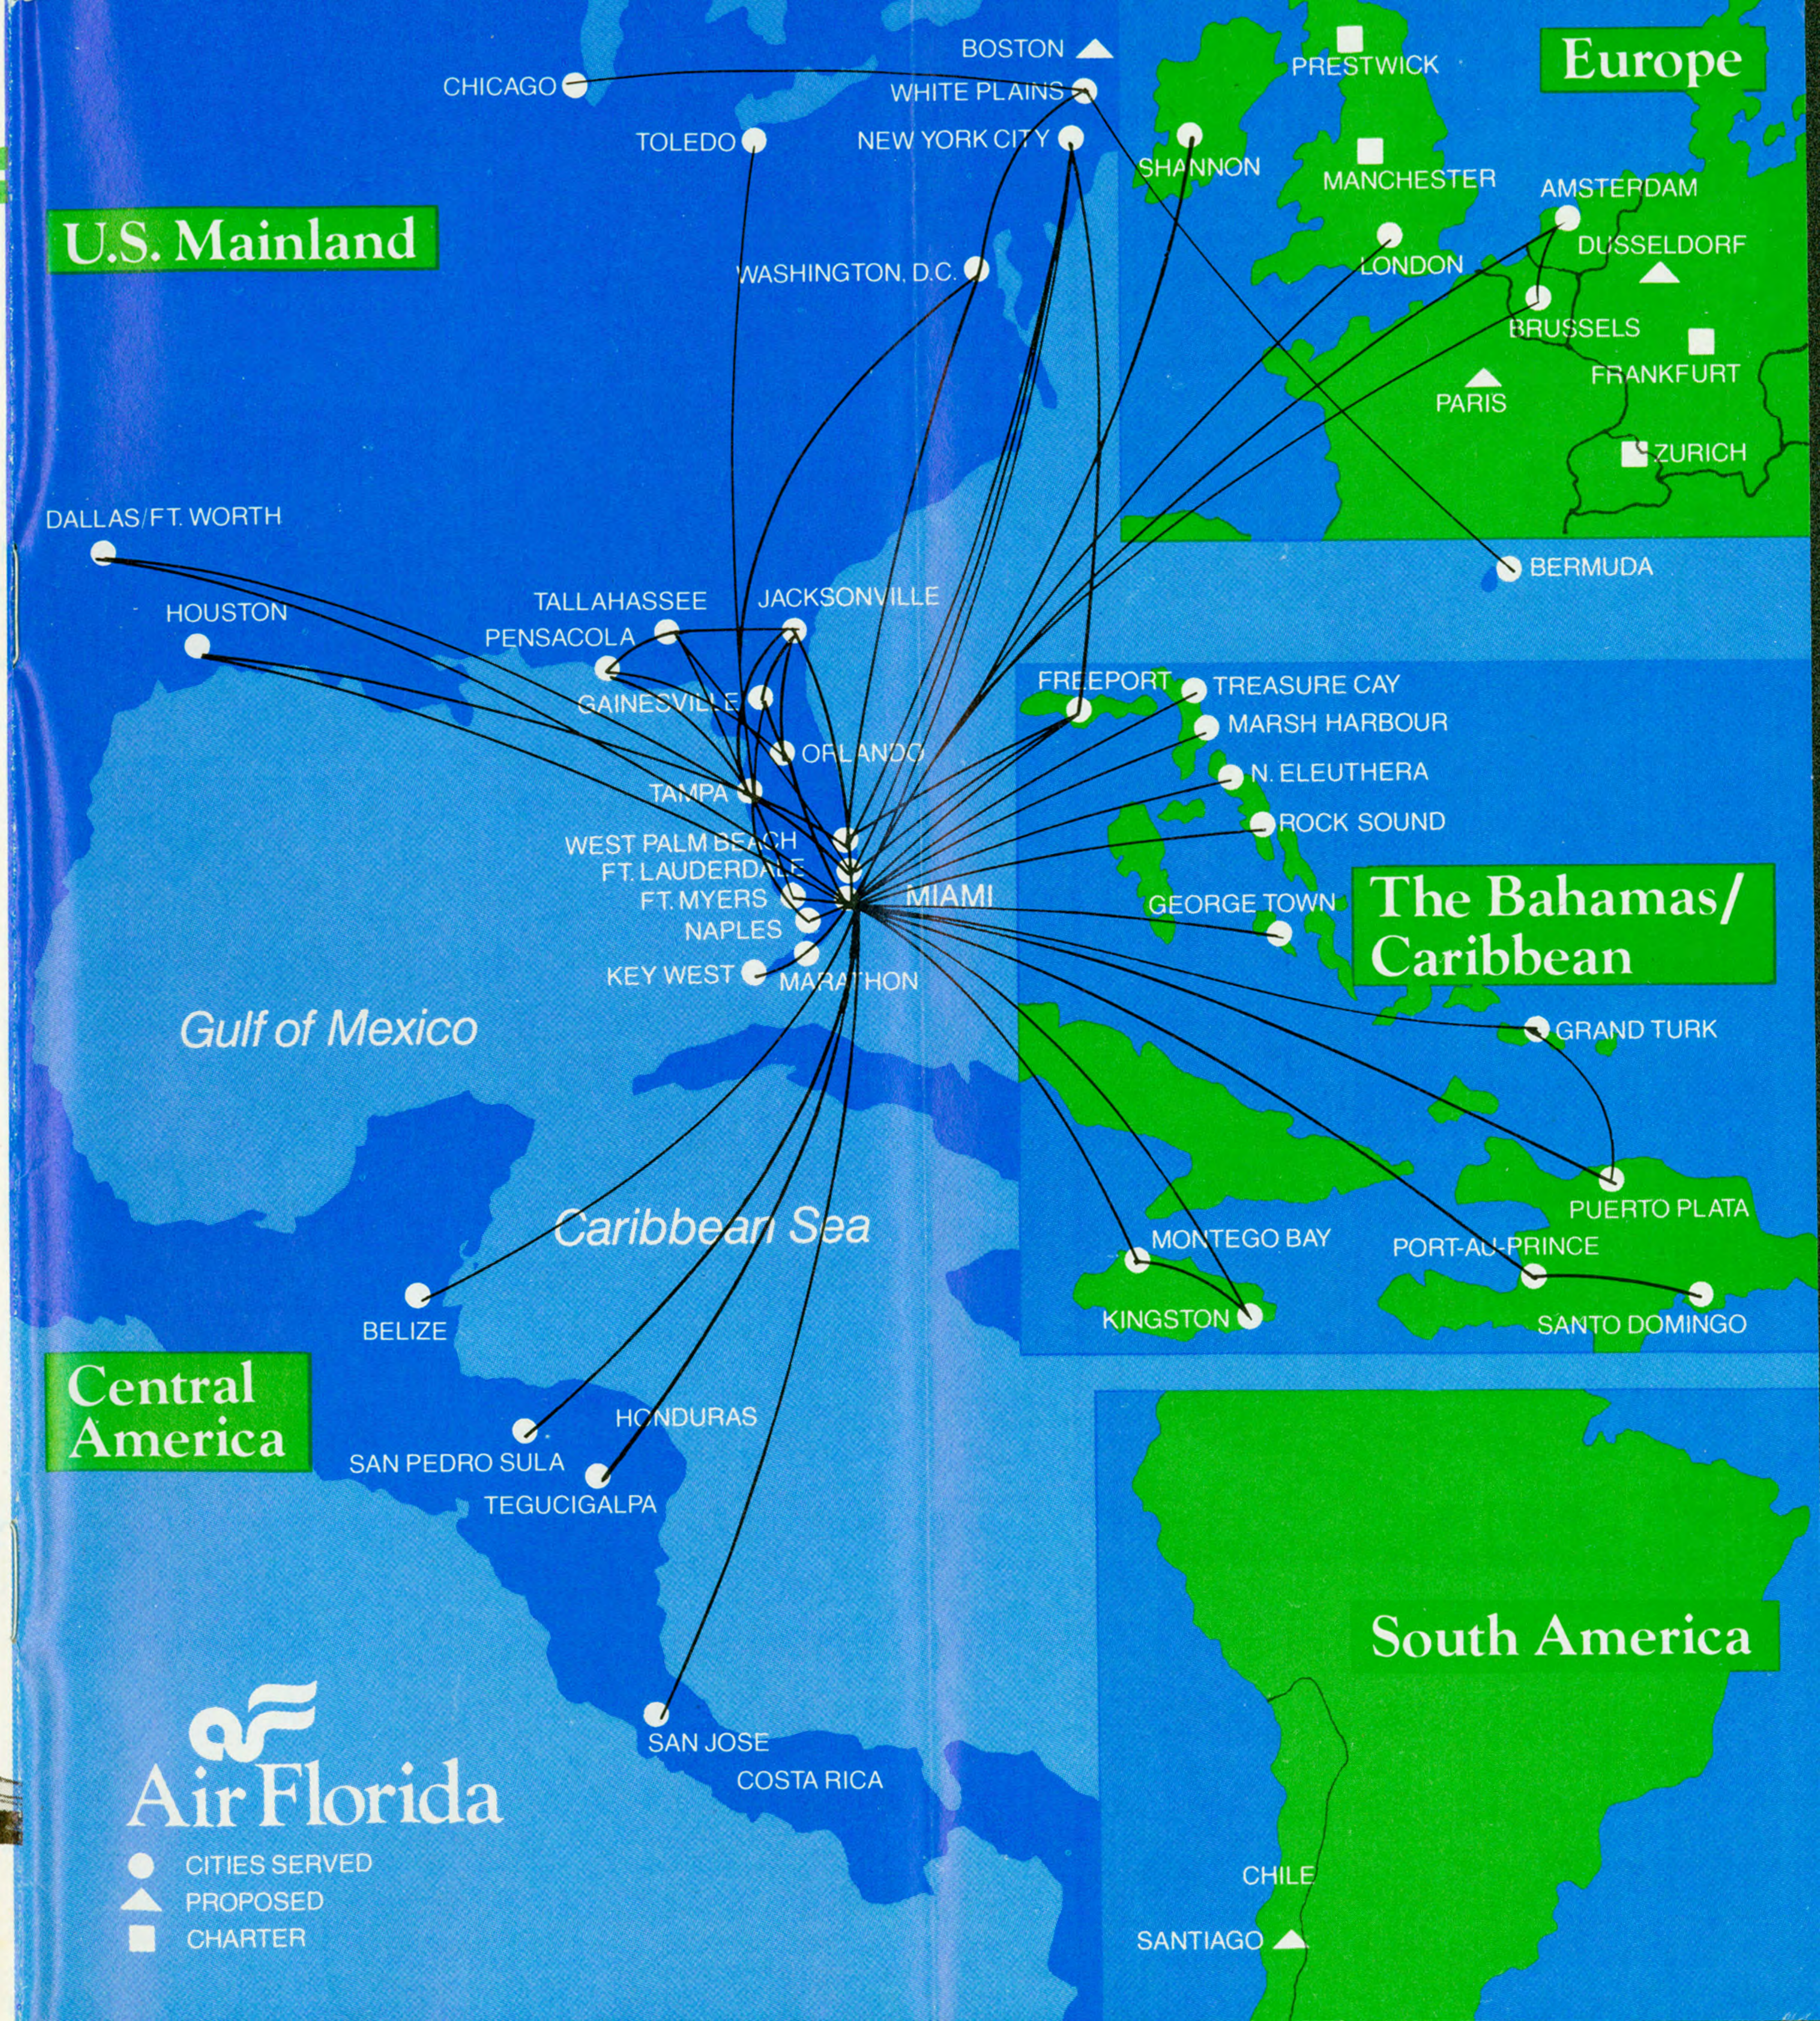

Air Florida
P.O. Box 592337 AMF
Miami, FL 33159

U.S. Mainland
Europe
The Bahamas
Caribbean
Central America
South America

Air Florida FLIGHT SCHEDULE

Introducing New Service To:

LONDON CHICAGO IRELAND

With New Expanded Service:
Tampa/Dallas and Tampa/Houston

Effective April 26, 1981