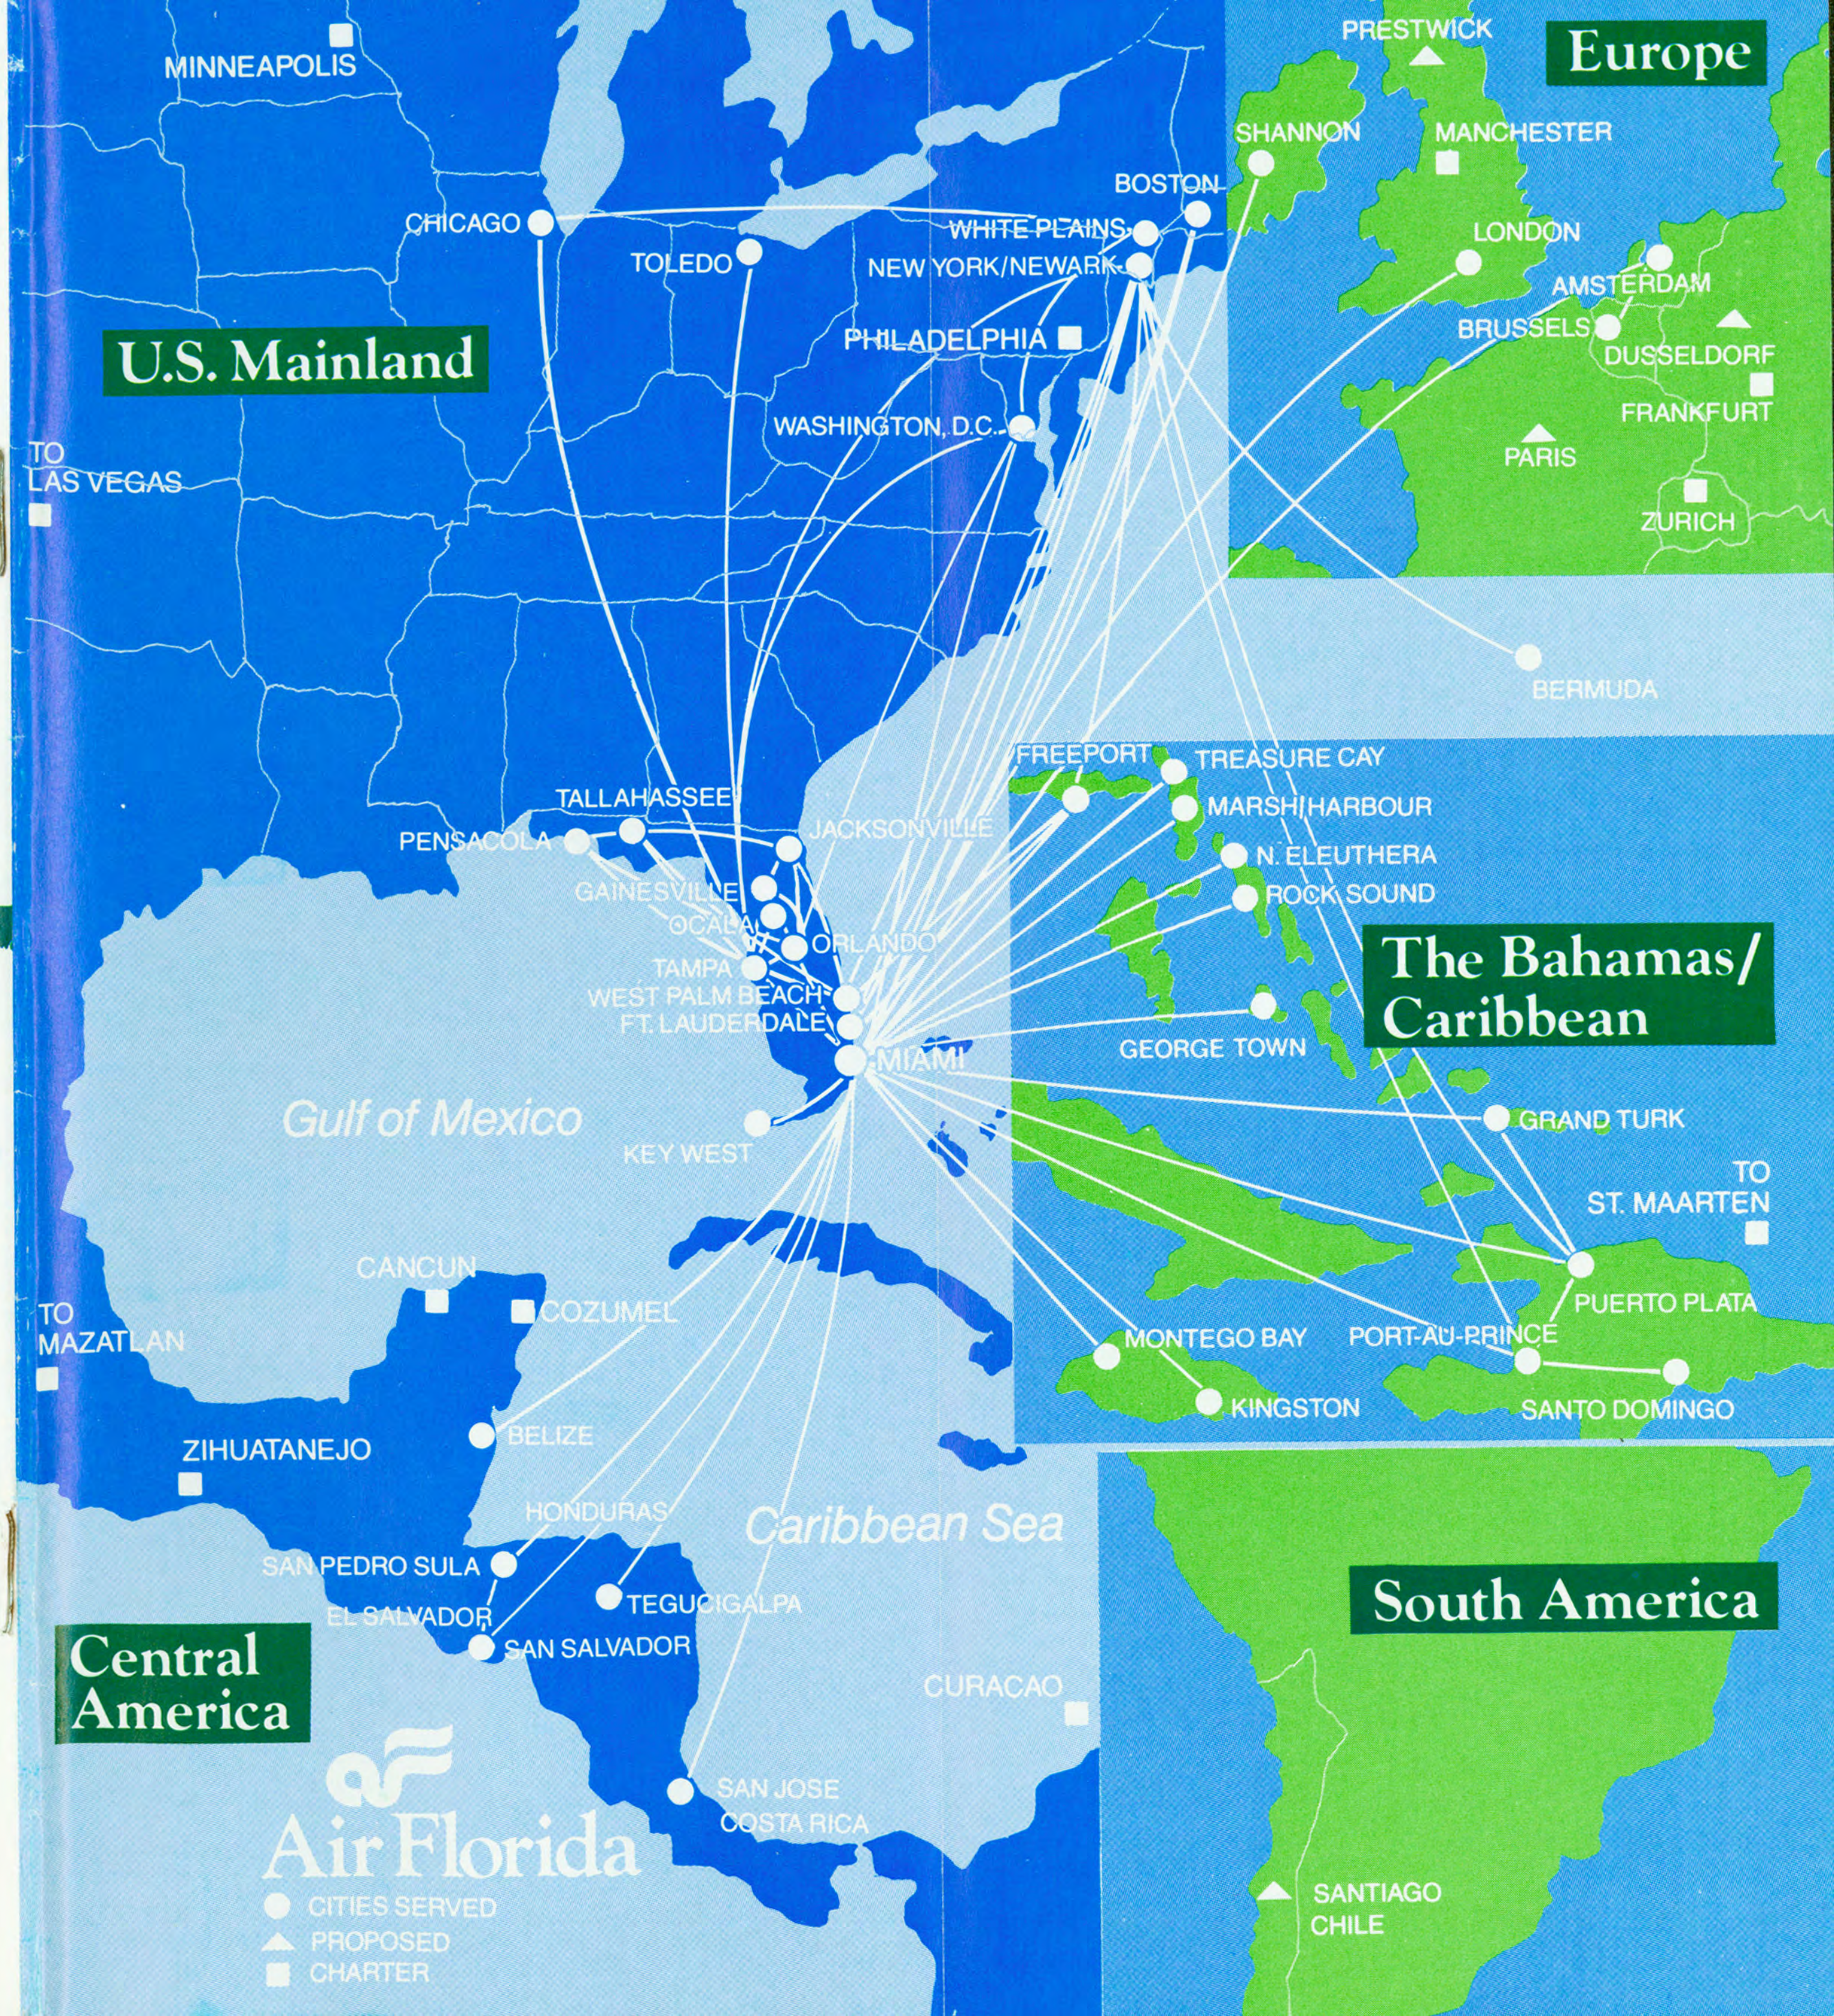

Effective December 1, 1981

Air Florida

Flight Schedule

Introducing
New Service:
**Chicago/
Tampa/
Palm Beach**

Additional
New Service:
J.F.K./Port-au-Prince/Puerto Plata
Newark/Freeport
Newark/Bermuda

Air Florida
P.O. Box 592337 AMF
Miami, FL 33159

U.S. Mainland
Europe
The Bahamas
Caribbean
Central America
South America