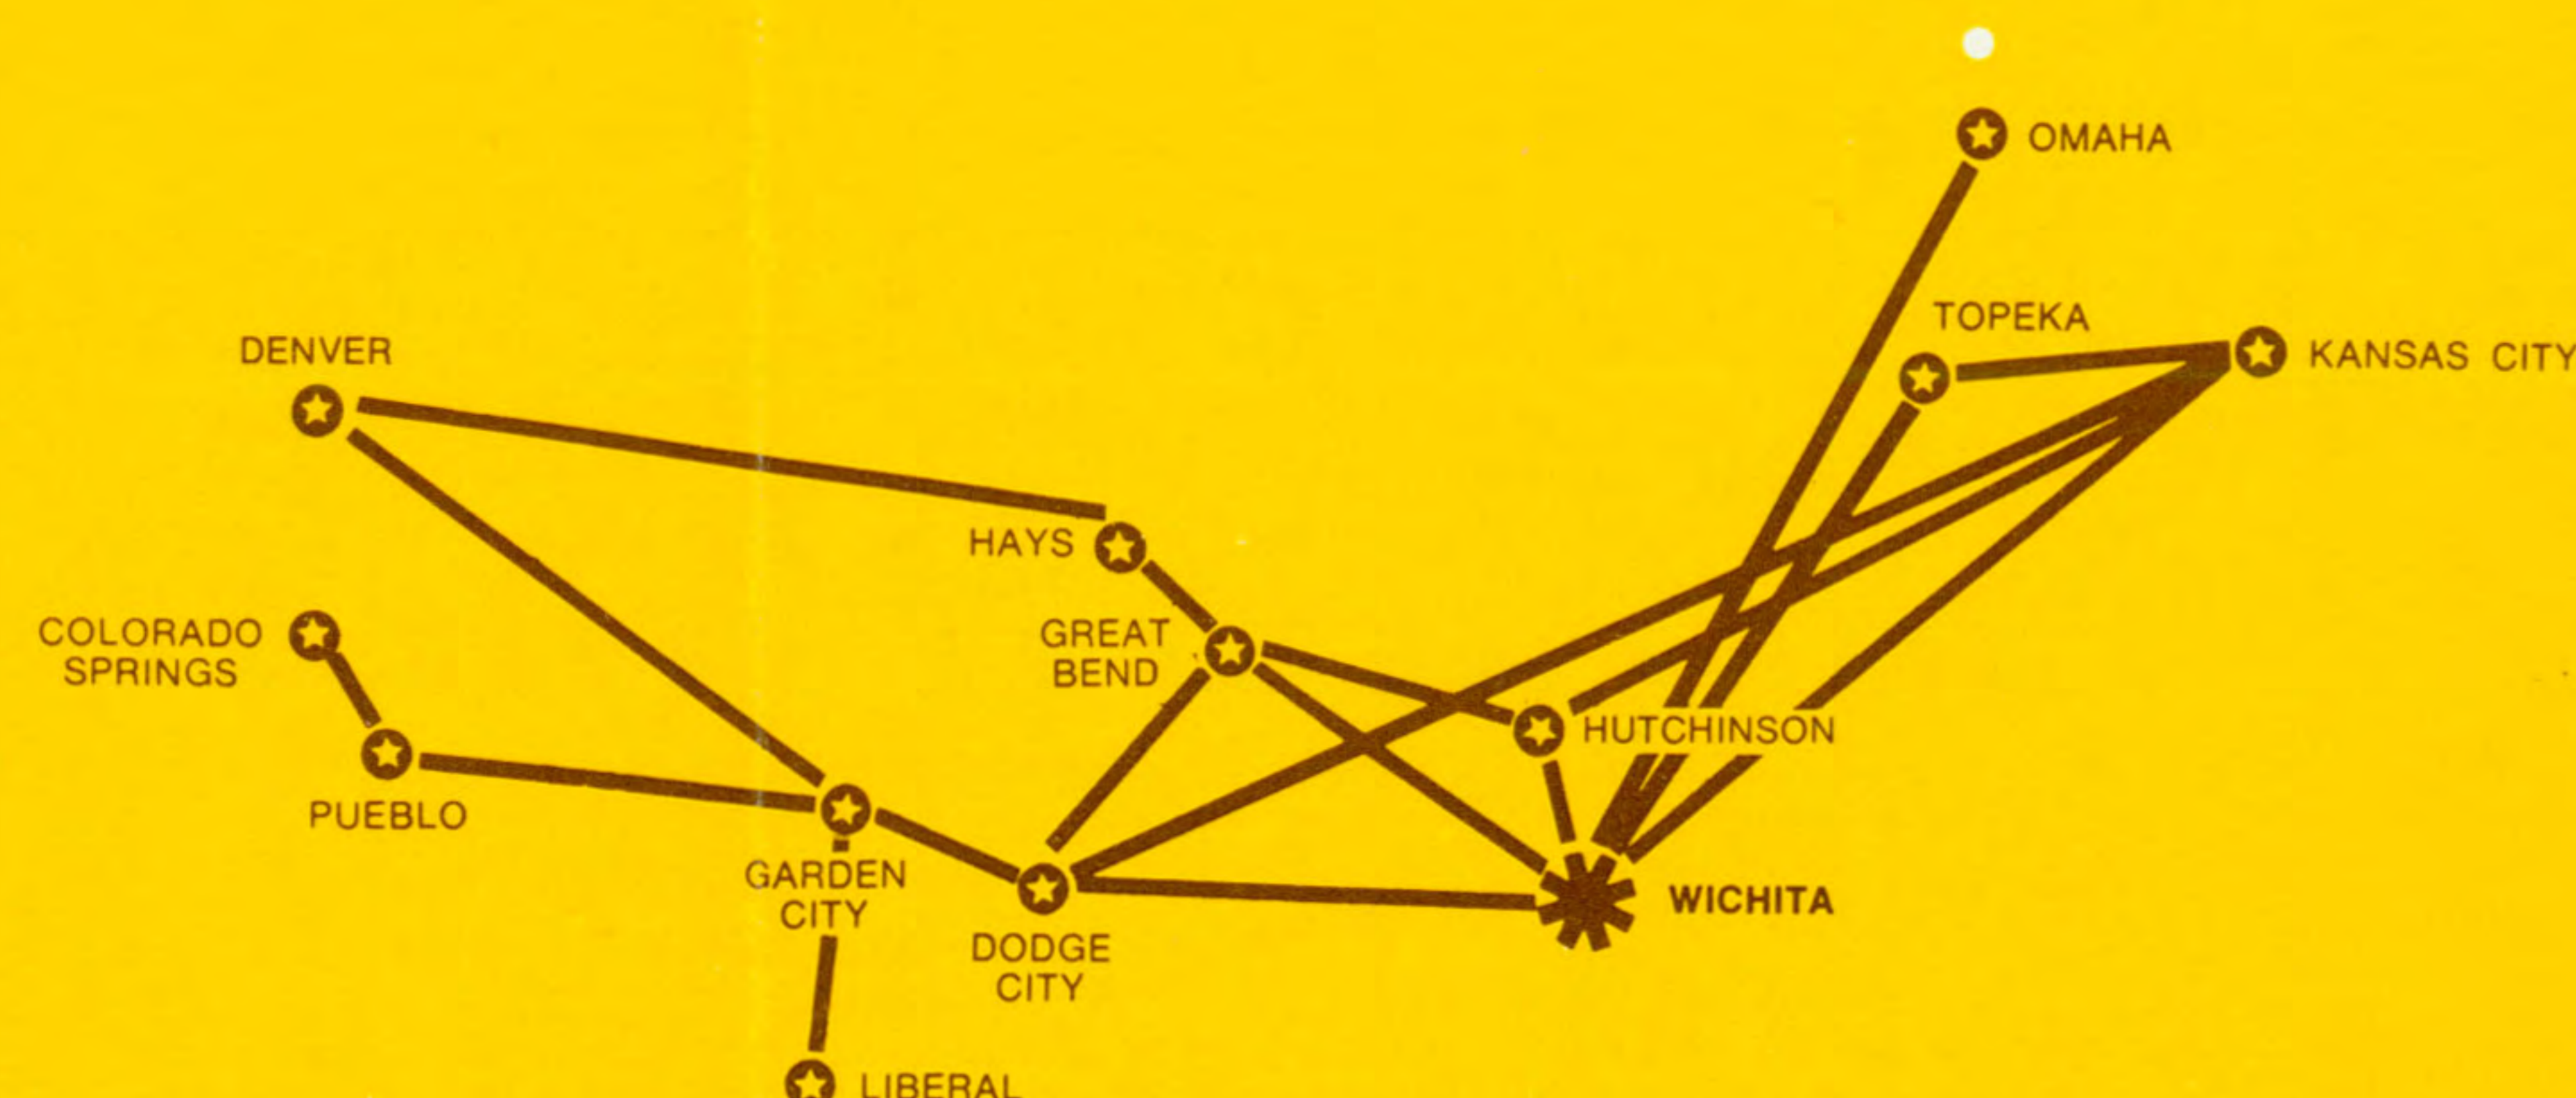

# ***air MIDWEST TIMETABLE***

FORMERLY ...

SCHEDULES EFFECTIVE AUGUST 1, 1969

*The Official Flagship Airline of Kansas*

# THE AIRLINE WITH THE CONNECTIONS

**WICHITA**  
**DENVER**  
**DODGE CITY**  
**GARDEN CITY**  
**HAYS**  
**HUTCHINSON**  
**KANSAS CITY**  
**LIBERAL**  
**OMAHA**  
**TOPEKA**

from Dodge City (Continued)

TO: LIBERAL	997	12:45P	1:30P	X67
	267	1:45P	2:35P	67 only
TO: OMAHA	212 & 301	6:25A	9:05A	X67
	296 & 303	3:00P	6:10P	X67
TO: PUEBLO	211	10:50P	11:20P	X6
TO: TOPEKA	212 & 214	6:25A	8:40A	X67
TO: WICHITA	212	6:25A	7:15A	X7
	296	3:00P	3:50P	X67
	208	9:35P	10:50P	X6
	266	5:25P	6:15P	67 only

### FROM PUEBLO, COLORADO

Ph (316) 942-1223

TO: DODGE CITY	212	12:40A	3:10A	X7
TO: GARDEN CITY	212	12:40A	2:45A	X7
TO: KANSAS CITY	212	12:40A	8:20A	X7
TO: TOPEKA	212	12:40A	7:45A	X67
TO: OMAHA	212 & 301	12:40A	9:05A	X67
TO: WICHITA	212	12:40A	7:15A	X7