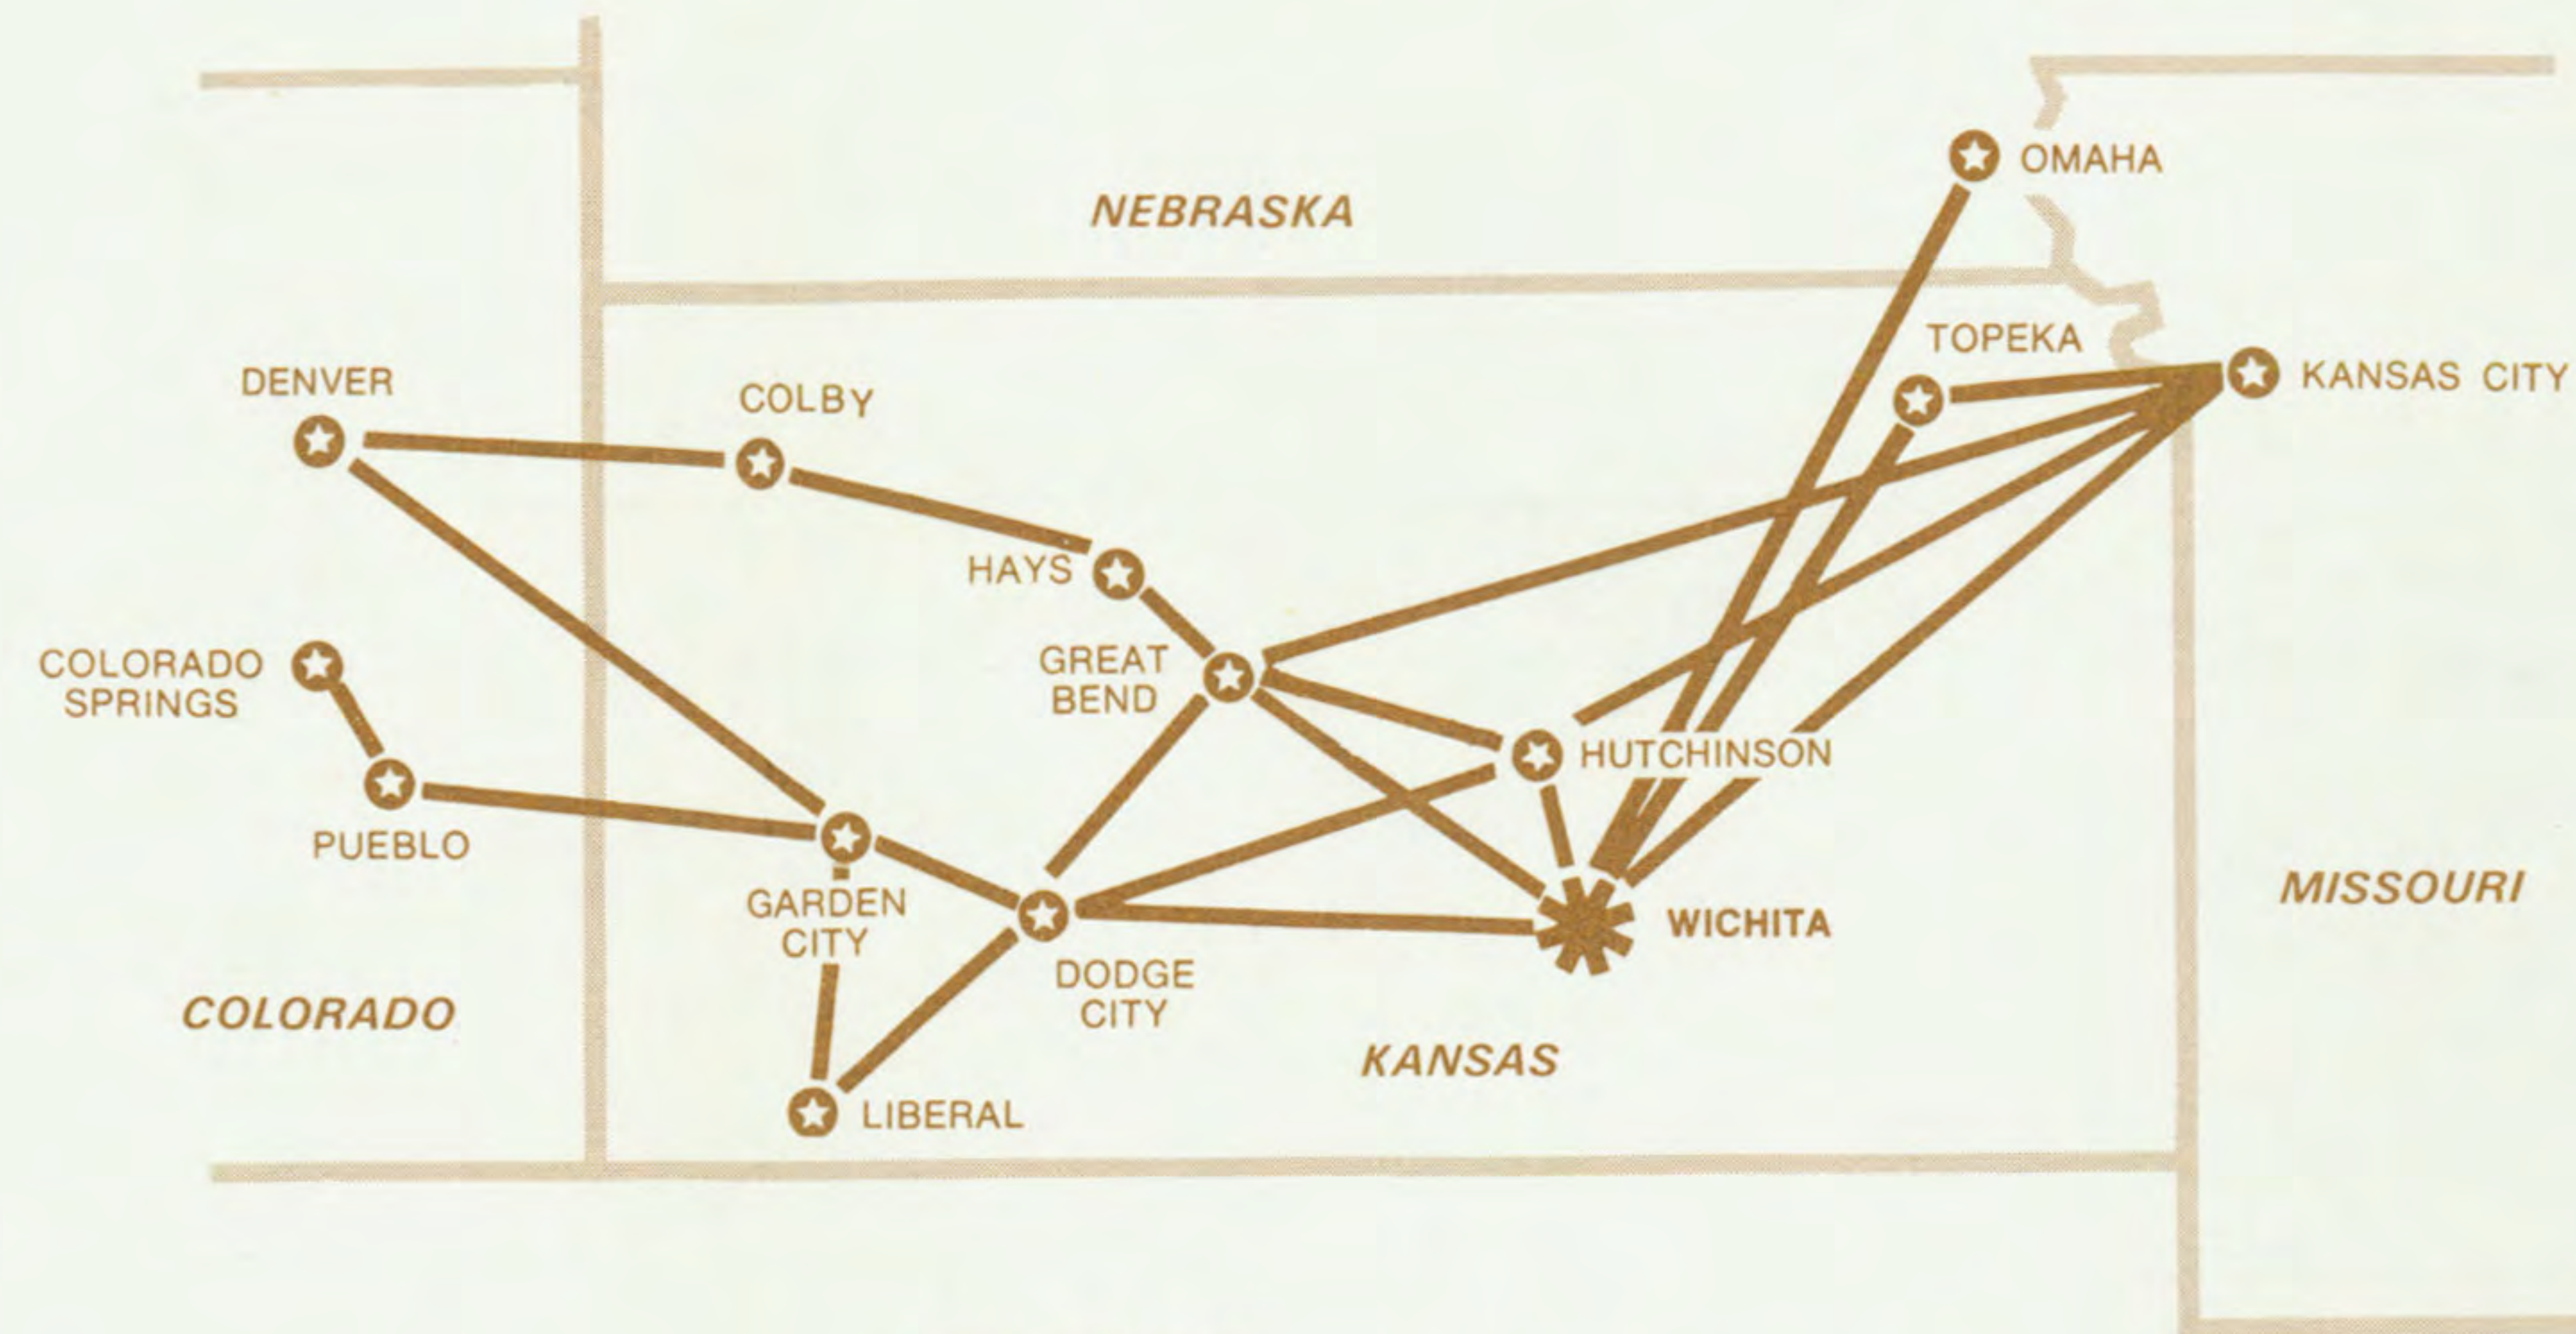

# ***air midwest*** ***TIMETABLE***

**NOW SERVING 14 CITIES  
IN FOUR STATES**

SCHEDULES EFFECTIVE JULY 1, 1970

*The Official Flagship Airline of Kansas*

# THE AIRLINE WITH THE CONNECTIONS

**WICHITA**  
**COLBY**  
**DENVER**  
**DODGE CITY**  
**GARDEN CITY**  
**GREAT BEND**  
**HAYS**  
**HUTCHINSON**  
**KANSAS CITY**  
**LIBERAL**  
**OMAHA**  
**TOPEKA**

## PASSENGER INFORMATION

Kansas City passengers — Air Midwest operates from the Air Commuter Ticket Counter in the South Baggage Claim Lobby of the Terminal Building. Denver passengers — Ticket Counter is conveniently located in Lower Level Baggage Claim Area. Reservations may be made and tickets purchased from these counters.

# air midwest TIMETABLE

NOW SERVING 14 CITIES  
IN FOUR STATES

SCHEDULES EFFECTIVE JULY 1, 1970

AIR MIDWEST, INC.  
 TERMINAL BUILDING  
 MUNICIPAL AIRPORT  
 WICHITA, KANSAS 67209

The Official Flagship Airline of Kansas