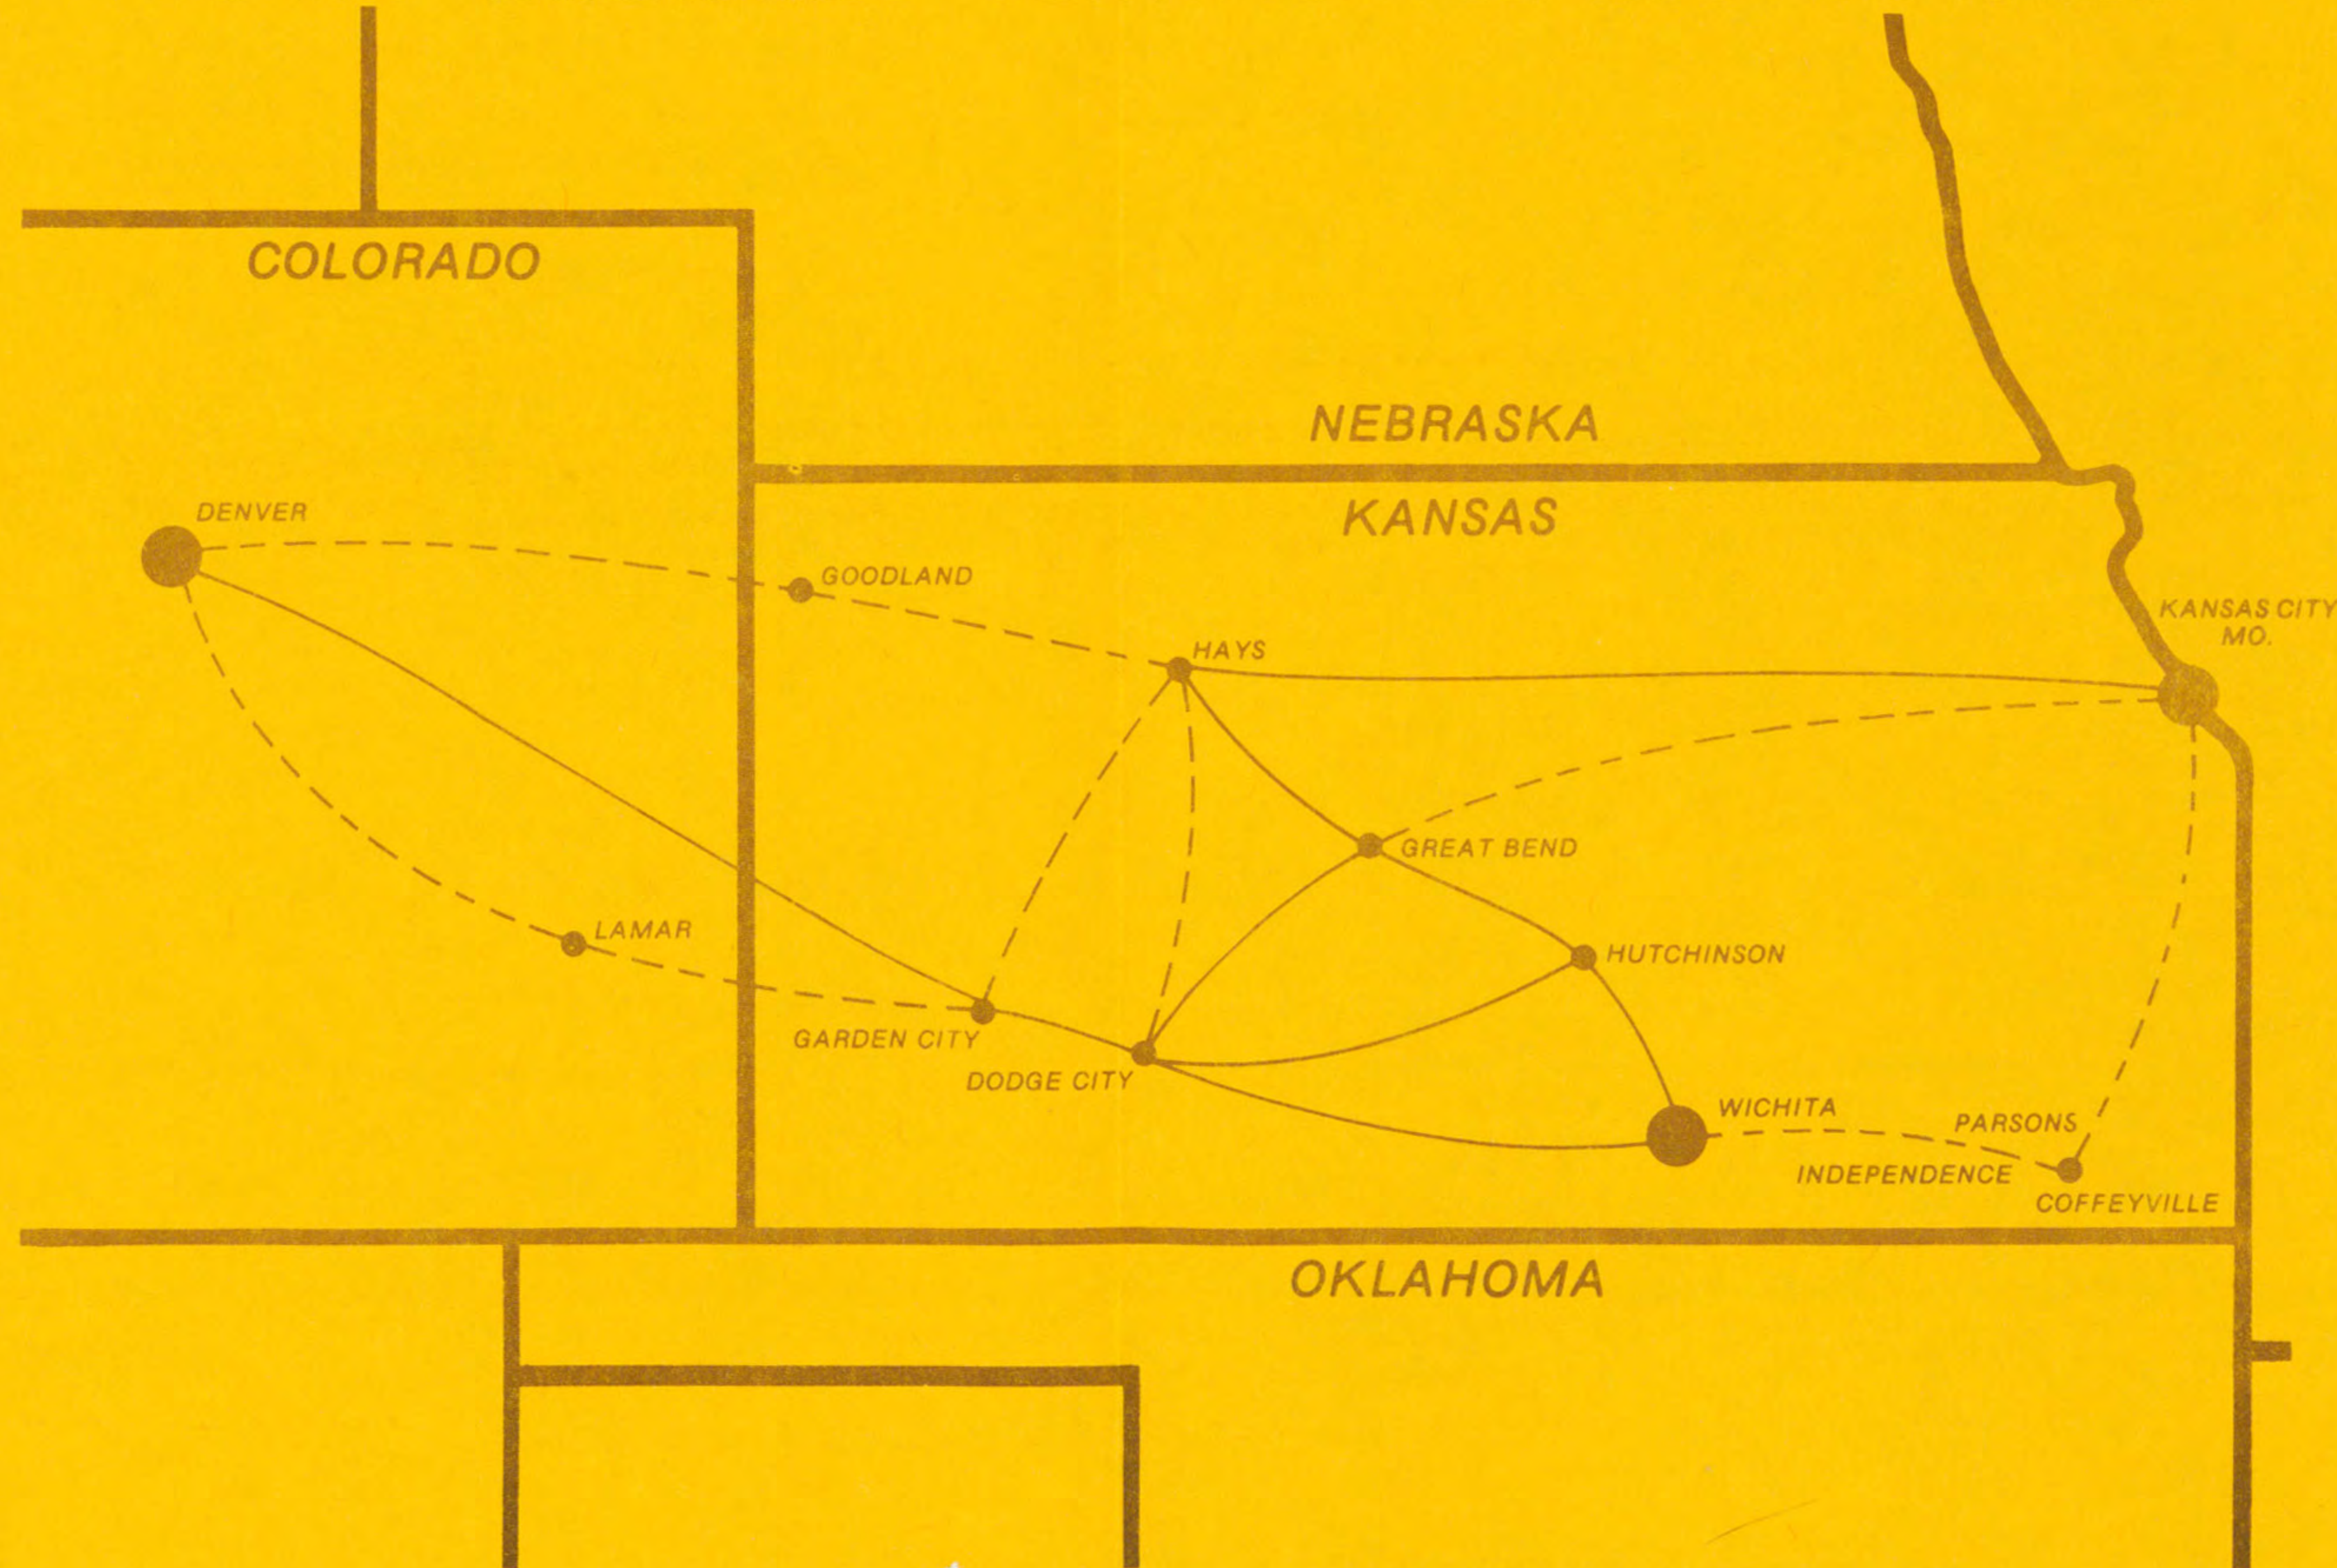

air midwest®

EFFECTIVE NOVEMBER 14, 1976

SYSTEM TIME TABLE

**AMERICA'S
NEWEST
CERTIFICATED
AIR CARRIER**

air midwest®
YOUR FIRST LEG ● TO ANYWHERE

For information and
reservations call your local
agent or toll free
in Kansas 1-800-362-2070.

The Swearingen Metroliner will soon be flying to your city.

THE **air midwest**® CERTIFICATED ROUTE SYSTEM

———— Present Service
 - - - - - Newly certificated routes which will soon receive Metroliner service