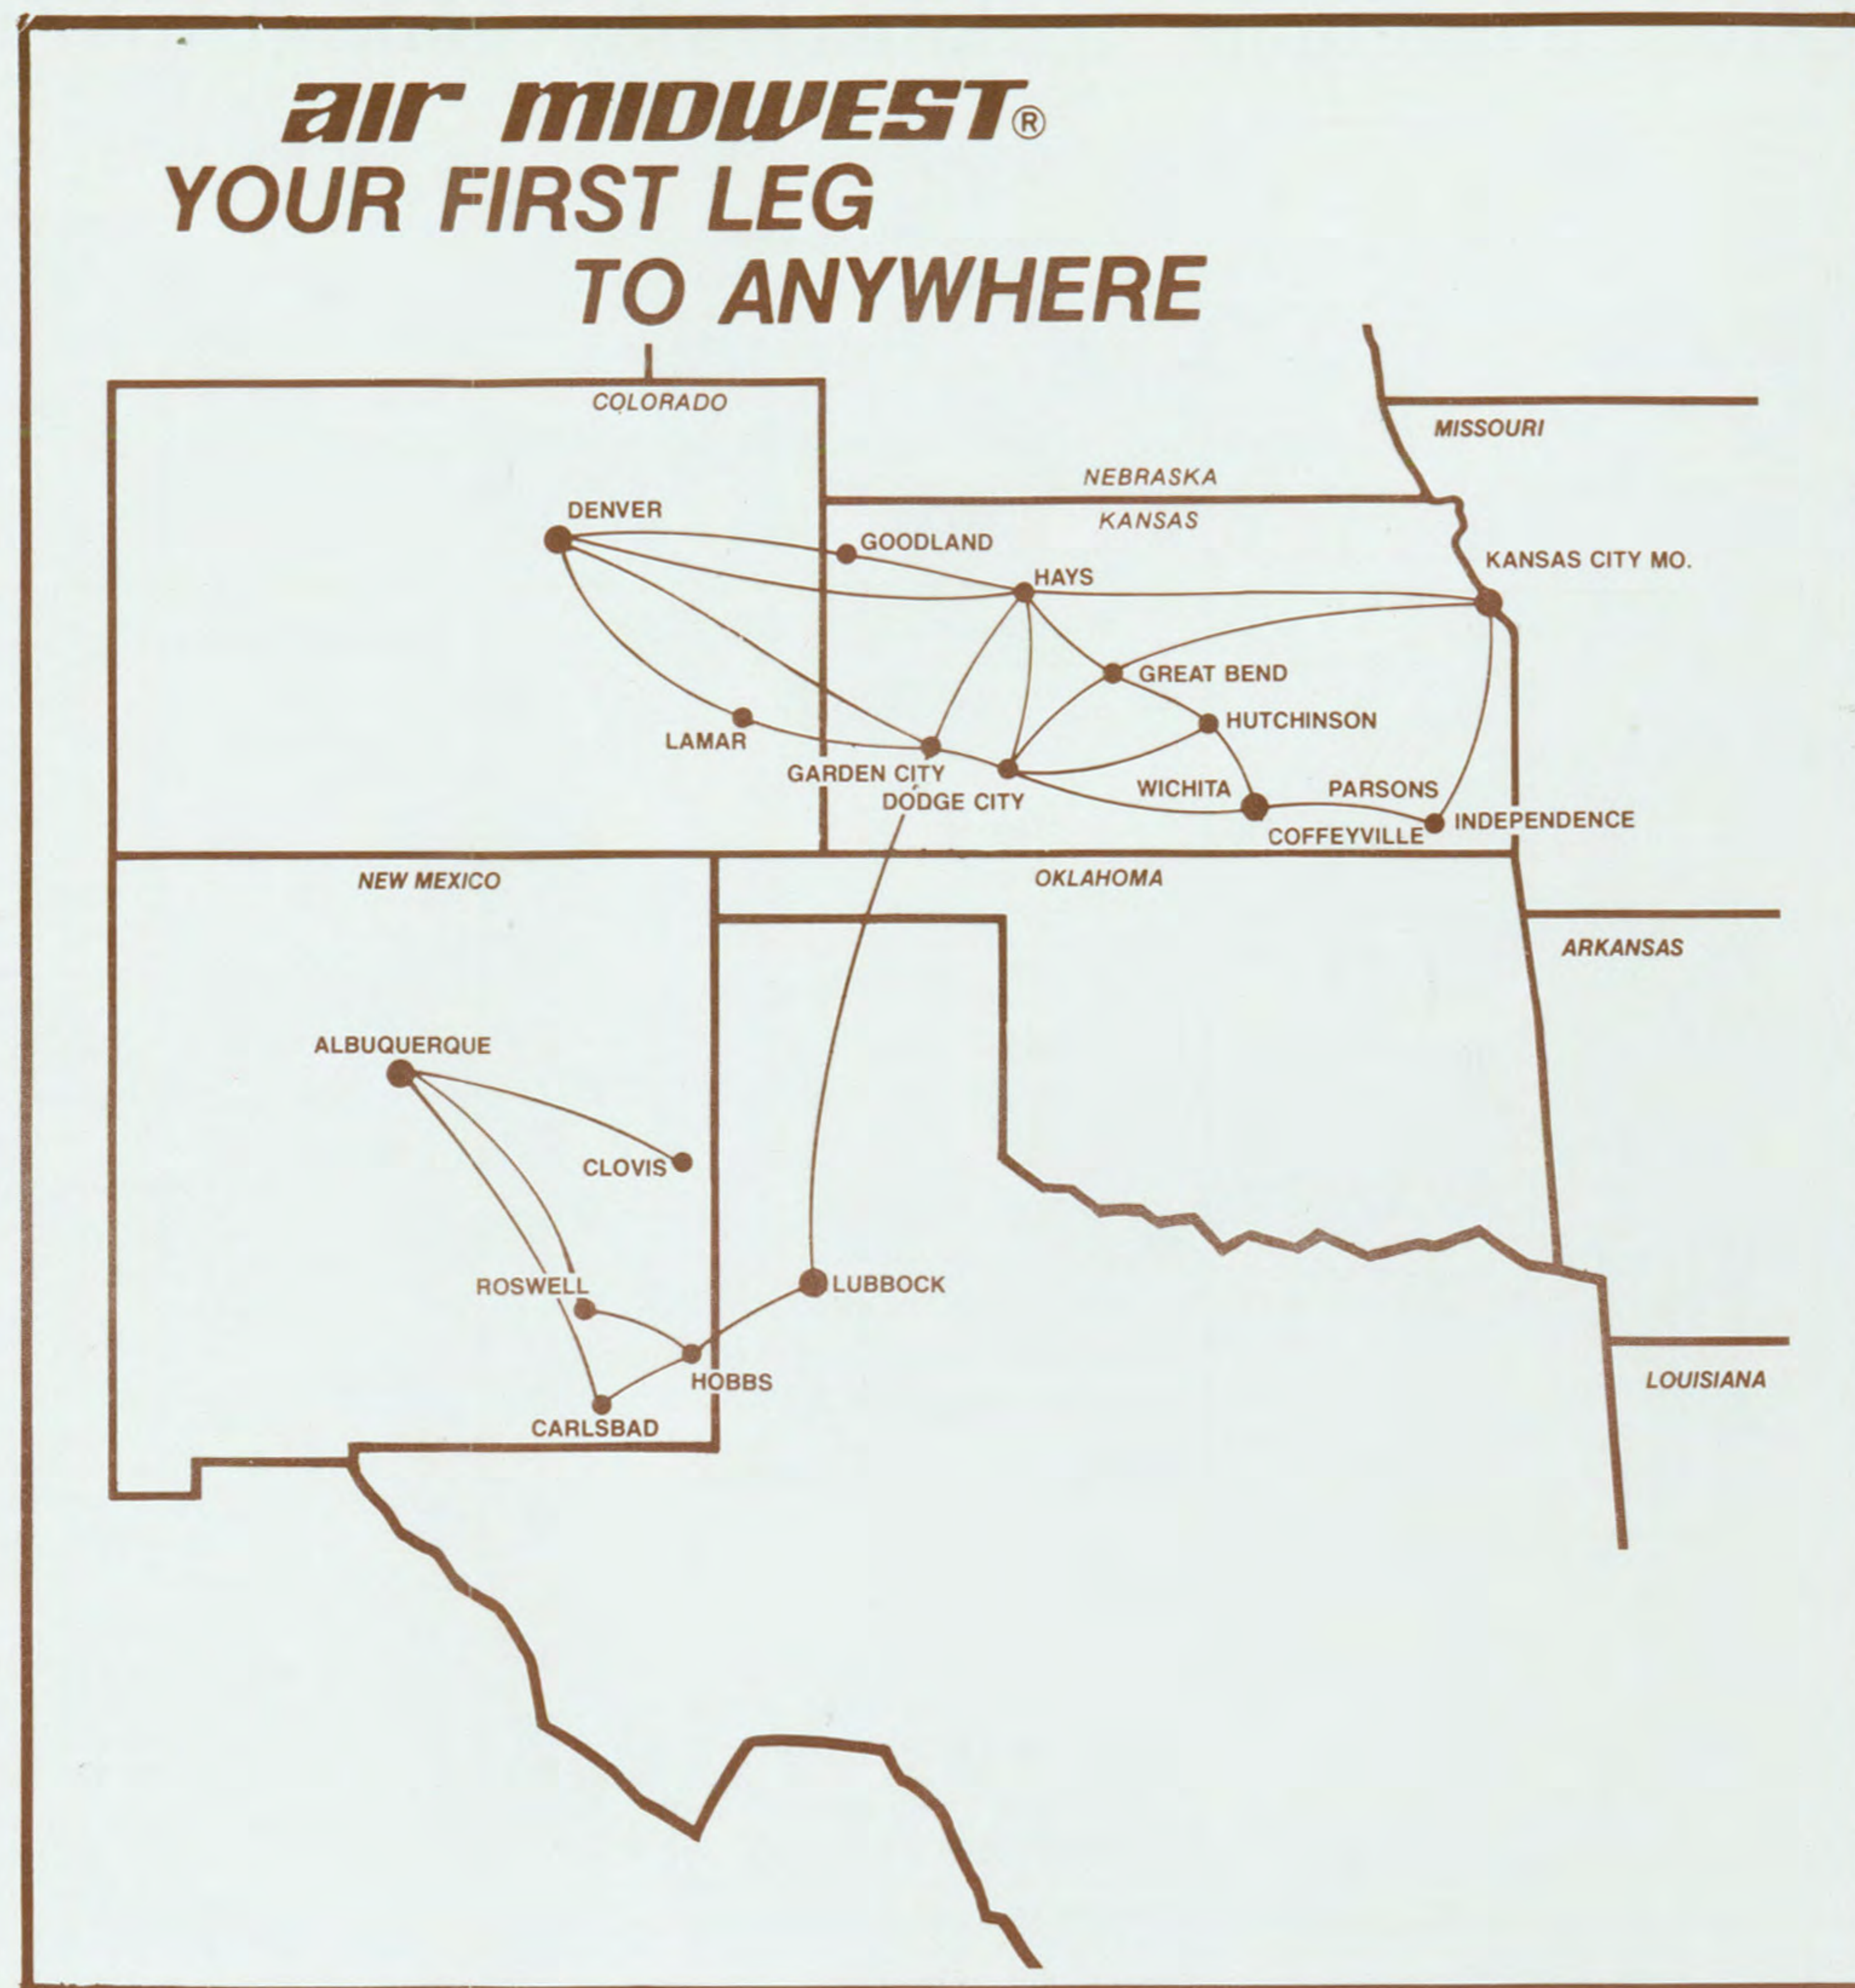

FLASHPACK - Air Midwest FLASHPACK service means your small packages can be flown anywhere within our route system directly from the Air Midwest counter in your city.

HOW SMALL Not all that small. Under 50 lbs. and no more than 90 inches in total dimensions. Perfect for documents, small parts, film - anything non-perishable that's needed **fast**.

HOW FAST? As long as we receive your package 30 minutes prior to scheduled departure, we'll put your package on the very next flight headed to your destination.

GUARANTEE - IF WE DON'T GET IT ON THE NEXT FLIGHT, WE'LL REFUND $12.00 TO YOU AND MAKE SURE IT IS PUT ON THE FOLLOWING FLIGHT.

HOW MUCH? From any Air Midwest city to any other Air Midwest city, it's a flat $24.00. That's delivery from counter to counter.

HOW? Bring your wrapped package to the Air Midwest counter at your local airport. You must "pre-pay" and can do so with almost any major credit card, verified check, or cash.

Call your local Air Midwest ticket agent for more information and scheduling, or call this toll-free number. **(800) 835-2953**. Kansas only **(800) 362-2070**. Send your packages at the speed of flight.

weapon or ammunition on their person, in carry-on baggage or checked baggage unless specifically authorized by Air Midwest and then only in accordance with Federal Air Regulations.

Baggage Liability - Airline liability for the loss or damage to baggage and/or personal property is limited to its actual value, but not more than $750 per passenger on domestic trips unless a higher valuation is declared and paid for prior to the departure of the flight.

On trips wholly within the United States, preliminary notice of loss or delay must be submitted in writing within four hours after arrival of the flight and claims for loss or damage must be submitted in writing within 45 days from date of travel.

Airlines are not liable for damage to or breakage of fragile articles or liquid packed in baggage or any damage resulting therefrom.

children - One child under two years not occupying a seat is carried free with each accompanying adult passenger. Children under two years occupying a seat or two years and under 12 years, accompanied by a passenger at least 12 years of age are charged 66-2/3% of the adult fare. Children two years and under 8 years must be accompanied. Children 8 years and under 12 may travel unaccompanied on Air Midwest only.

Schedules, Fares and Responsibility - All schedules shown herein are for information only. Air Midwest reserves the right to cancel or change schedules without notice. Safety is our primary consideration. Schedules shown are based on expected flying times. Because weather and other factors may affect operating conditions, departures and arrivals cannot be absolutely guaranteed.

Fares are based upon Air Midwest Tariffs on file with the Civil Aeronautics Board and applicable government authorities. All transportation is sold subject to these tariffs, copies of which are open to public inspection at any Air Midwest office.

Lost Articles - The loss of any article should be reported immediately to the nearest Air Midwest ticket office or to the Lost and Found Department, Air Midwest, Inc., Twenty West, Mid-Continent Airport, Wichita, Kansas 67209.

Refunds - Requests for refunds may be made at any Air Midwest ticket office or directly to: Revenue Accounting, Air Midwest, Inc., Twenty West, Mid-Continent Airport, Wichita, Kansas 67209.

Equipment - SWM Fairchild Swearingen Metro II SA 226

EXPLANATION OF REFERENCE MARKS AND SYMBOLS

Frequency - D Daily
X6 Except Saturday
X7 Except Sunday

air midwest® inc.
TWENTY WEST
WICHITA MID-CONTINENT AIRPORT
WICHITA, KANSAS 67209

air midwest®