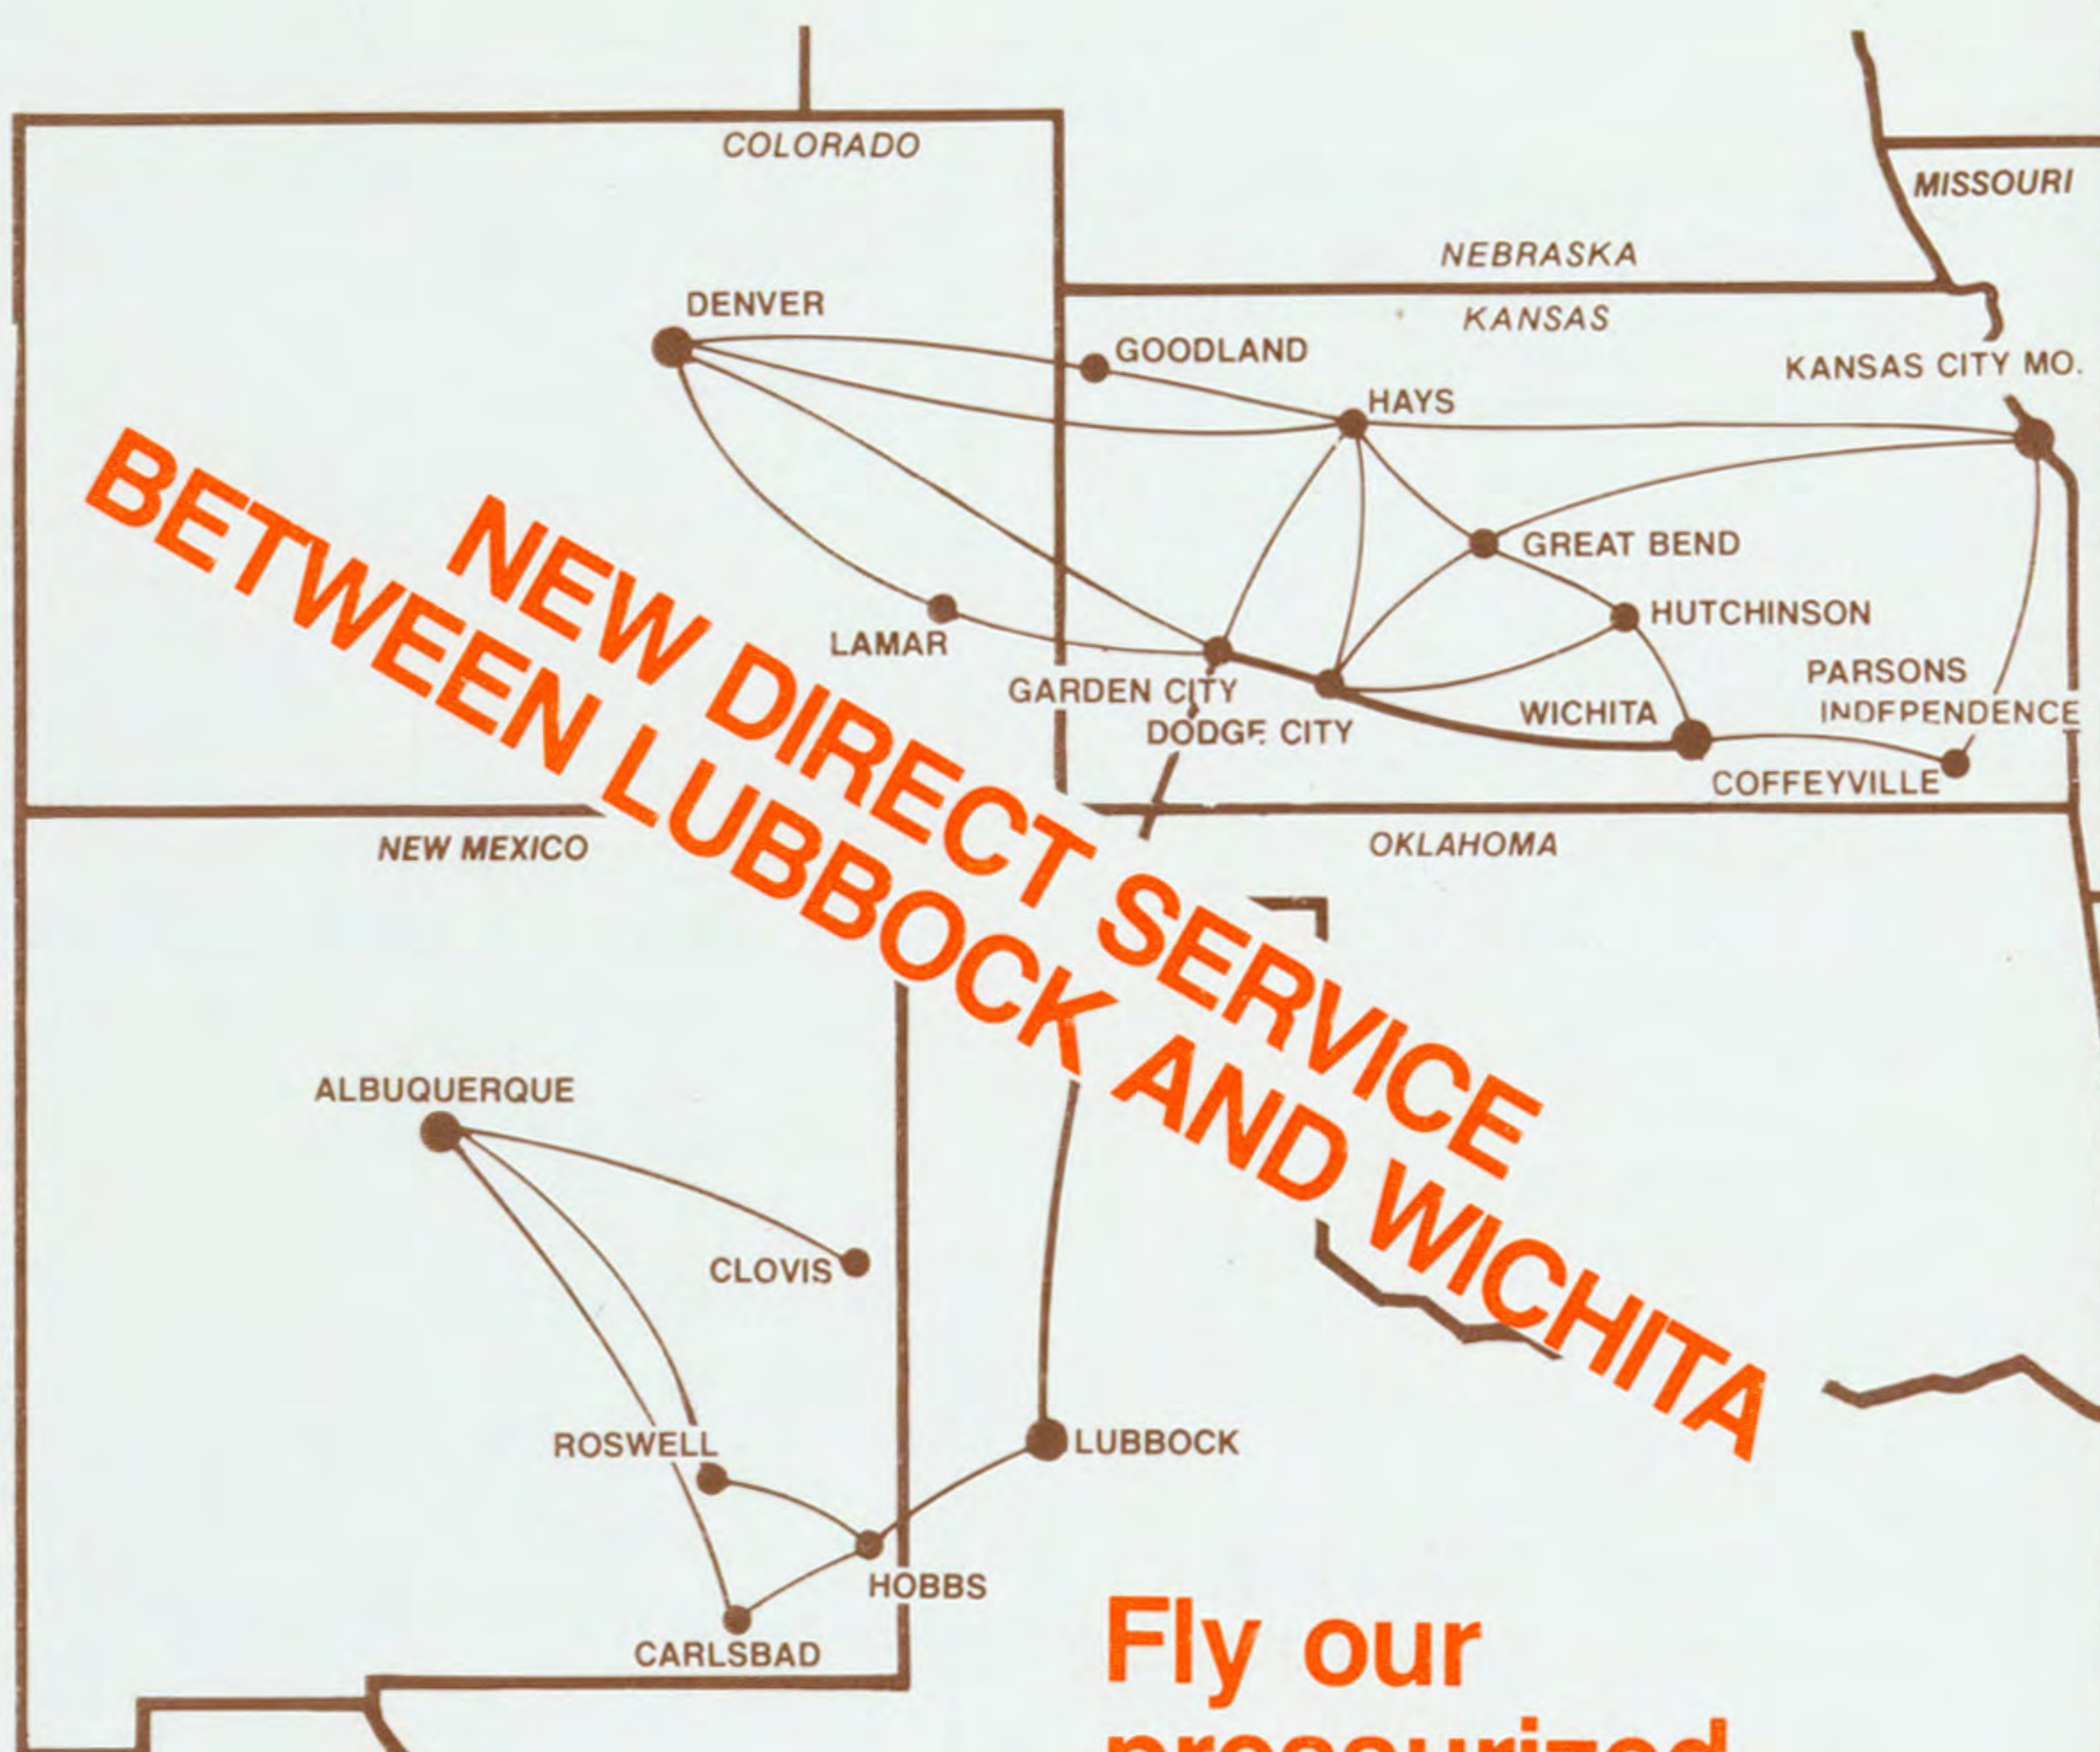

air midwest[®]

SYSTEM TIMETABLE

Effective April 1, 1979

NOW SERVING 17 CITIES IN 5 STATES

**Fly our
pressurized
300 MPH
Metroliners
to these
New Cities**

Albuquerque
Clovis
Roswell
Carlsbad
Hobbs
Lubbock

FLASHPACK - Air Midwest FLASHPACK service means your small packages can be flown anywhere within our route system directly from the Air Midwest counter in your city.

GUARANTEE - IF WE DON'T GET IT ON THE NEXT FLIGHT, WE'LL REFUND \$12.00 TO YOU AND MAKE SURE IT IS PUT ON THE FOLLOWING FLIGHT.

HOW MUCH? From any Air Midwest city to any other Air Midwest city, it's a flat \$24.00. That's delivery from counter to counter.

Effective April 1, 1979

NOW SERVING 17 CITIES IN 5 STATES

Fly our pressurized 300 MPH Metroliners to these New Cities

- Albuquerque
- Clovis
- Roswell
- Carlsbad
- Hobbs
- Lubbock