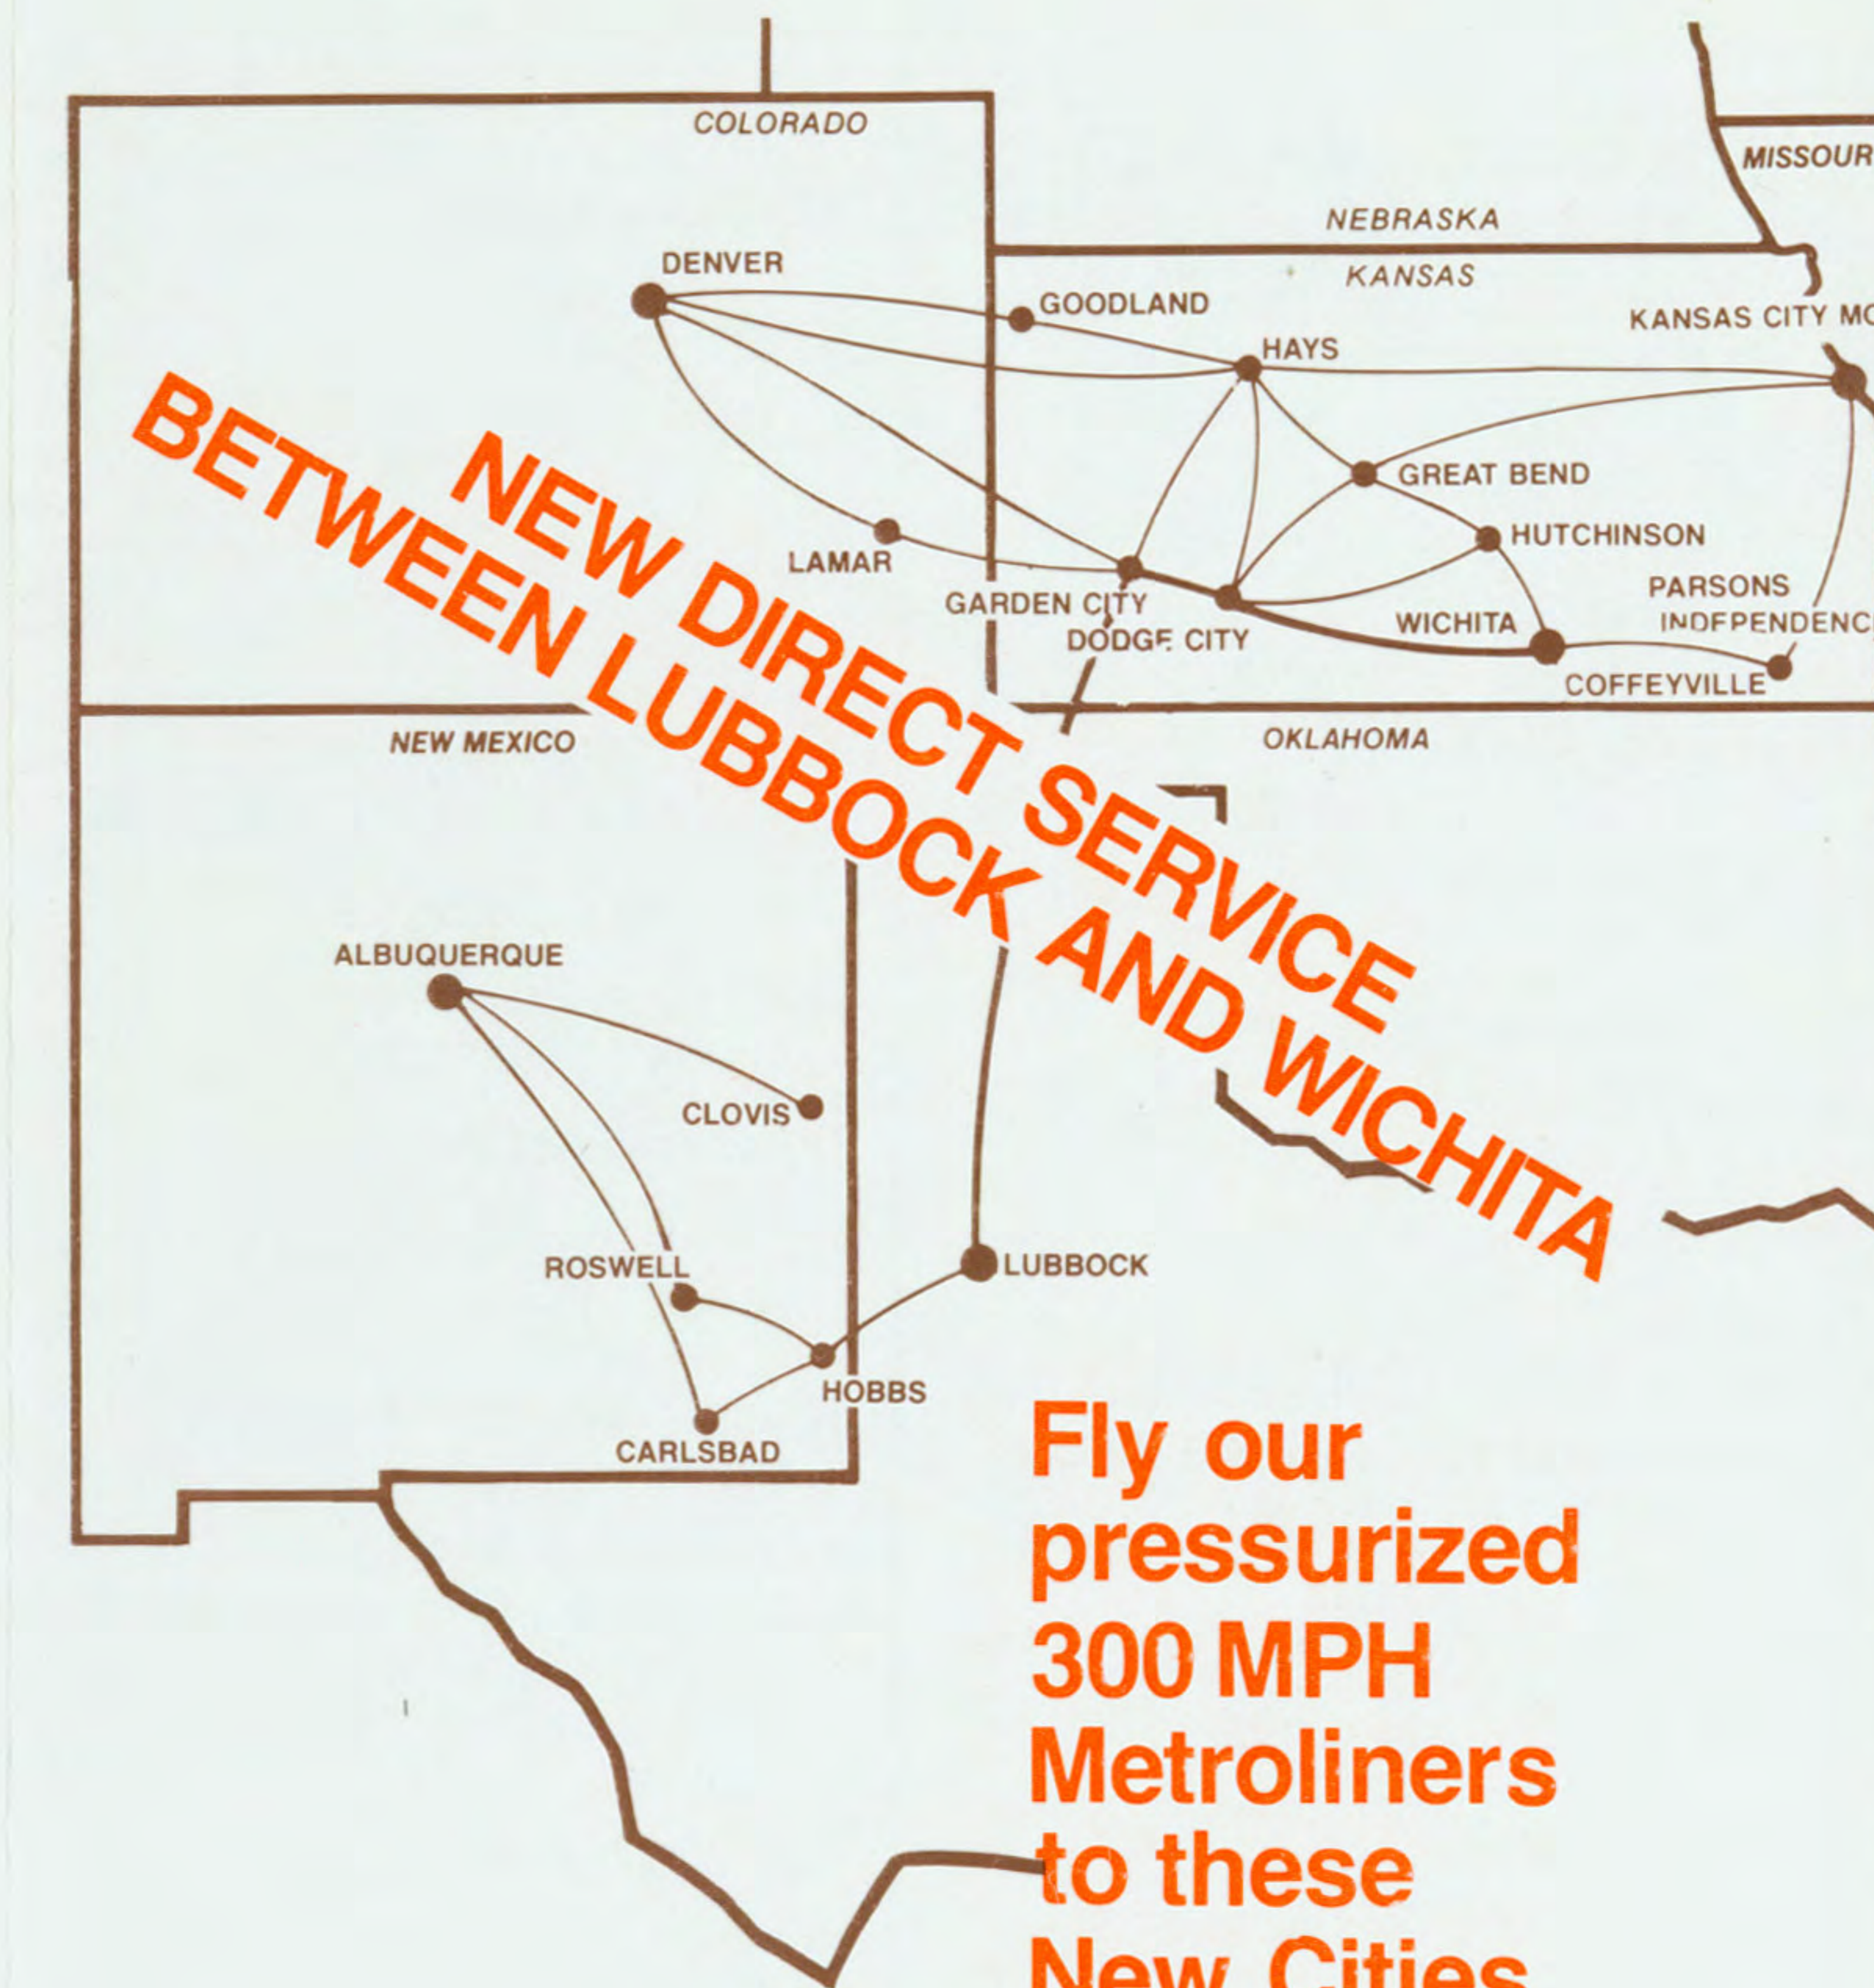

air midwest[®]

SYSTEM TIMETABLE

Effective April 1, 1979

NOW SERVING 17 CITIES IN 5 STATES

**Fly our
pressurized
300 MPH
Metroliners
to these
New Cities**

Albuquerque
Clovis
Roswell
Carlsbad
Hobbs
Lubbock

FLASHPACK - Air Midwest FLASHPACK service means your small packages can be flown anywhere within our route system directly from the Air Midwest counter in your city.

GUARANTEE - IF WE DON'T GET IT ON THE NEXT FLIGHT, WE'LL REFUND \$12.00 TO YOU AND MAKE SURE IT IS PUT ON THE FOLLOWING FLIGHT.

HOW MUCH? From any Air Midwest city to any other Air Midwest city, it's a flat \$24.00. That's delivery from counter to counter.

On trips wholly within the United States, preliminary notice of loss or delay must be submitted in writing within four hours after arrival of the flight and claims for loss or damage must be submitted in writing within 45 days from date of travel.

Effective April 1, 1979

NOW SERVING 17 CITIES IN 5 STATES

Fly our pressurized 300 MPH Metroliners to these New Cities

- Albuquerque
- Clovis
- Roswell
- Carlsbad
- Hobbs
- Lubbock