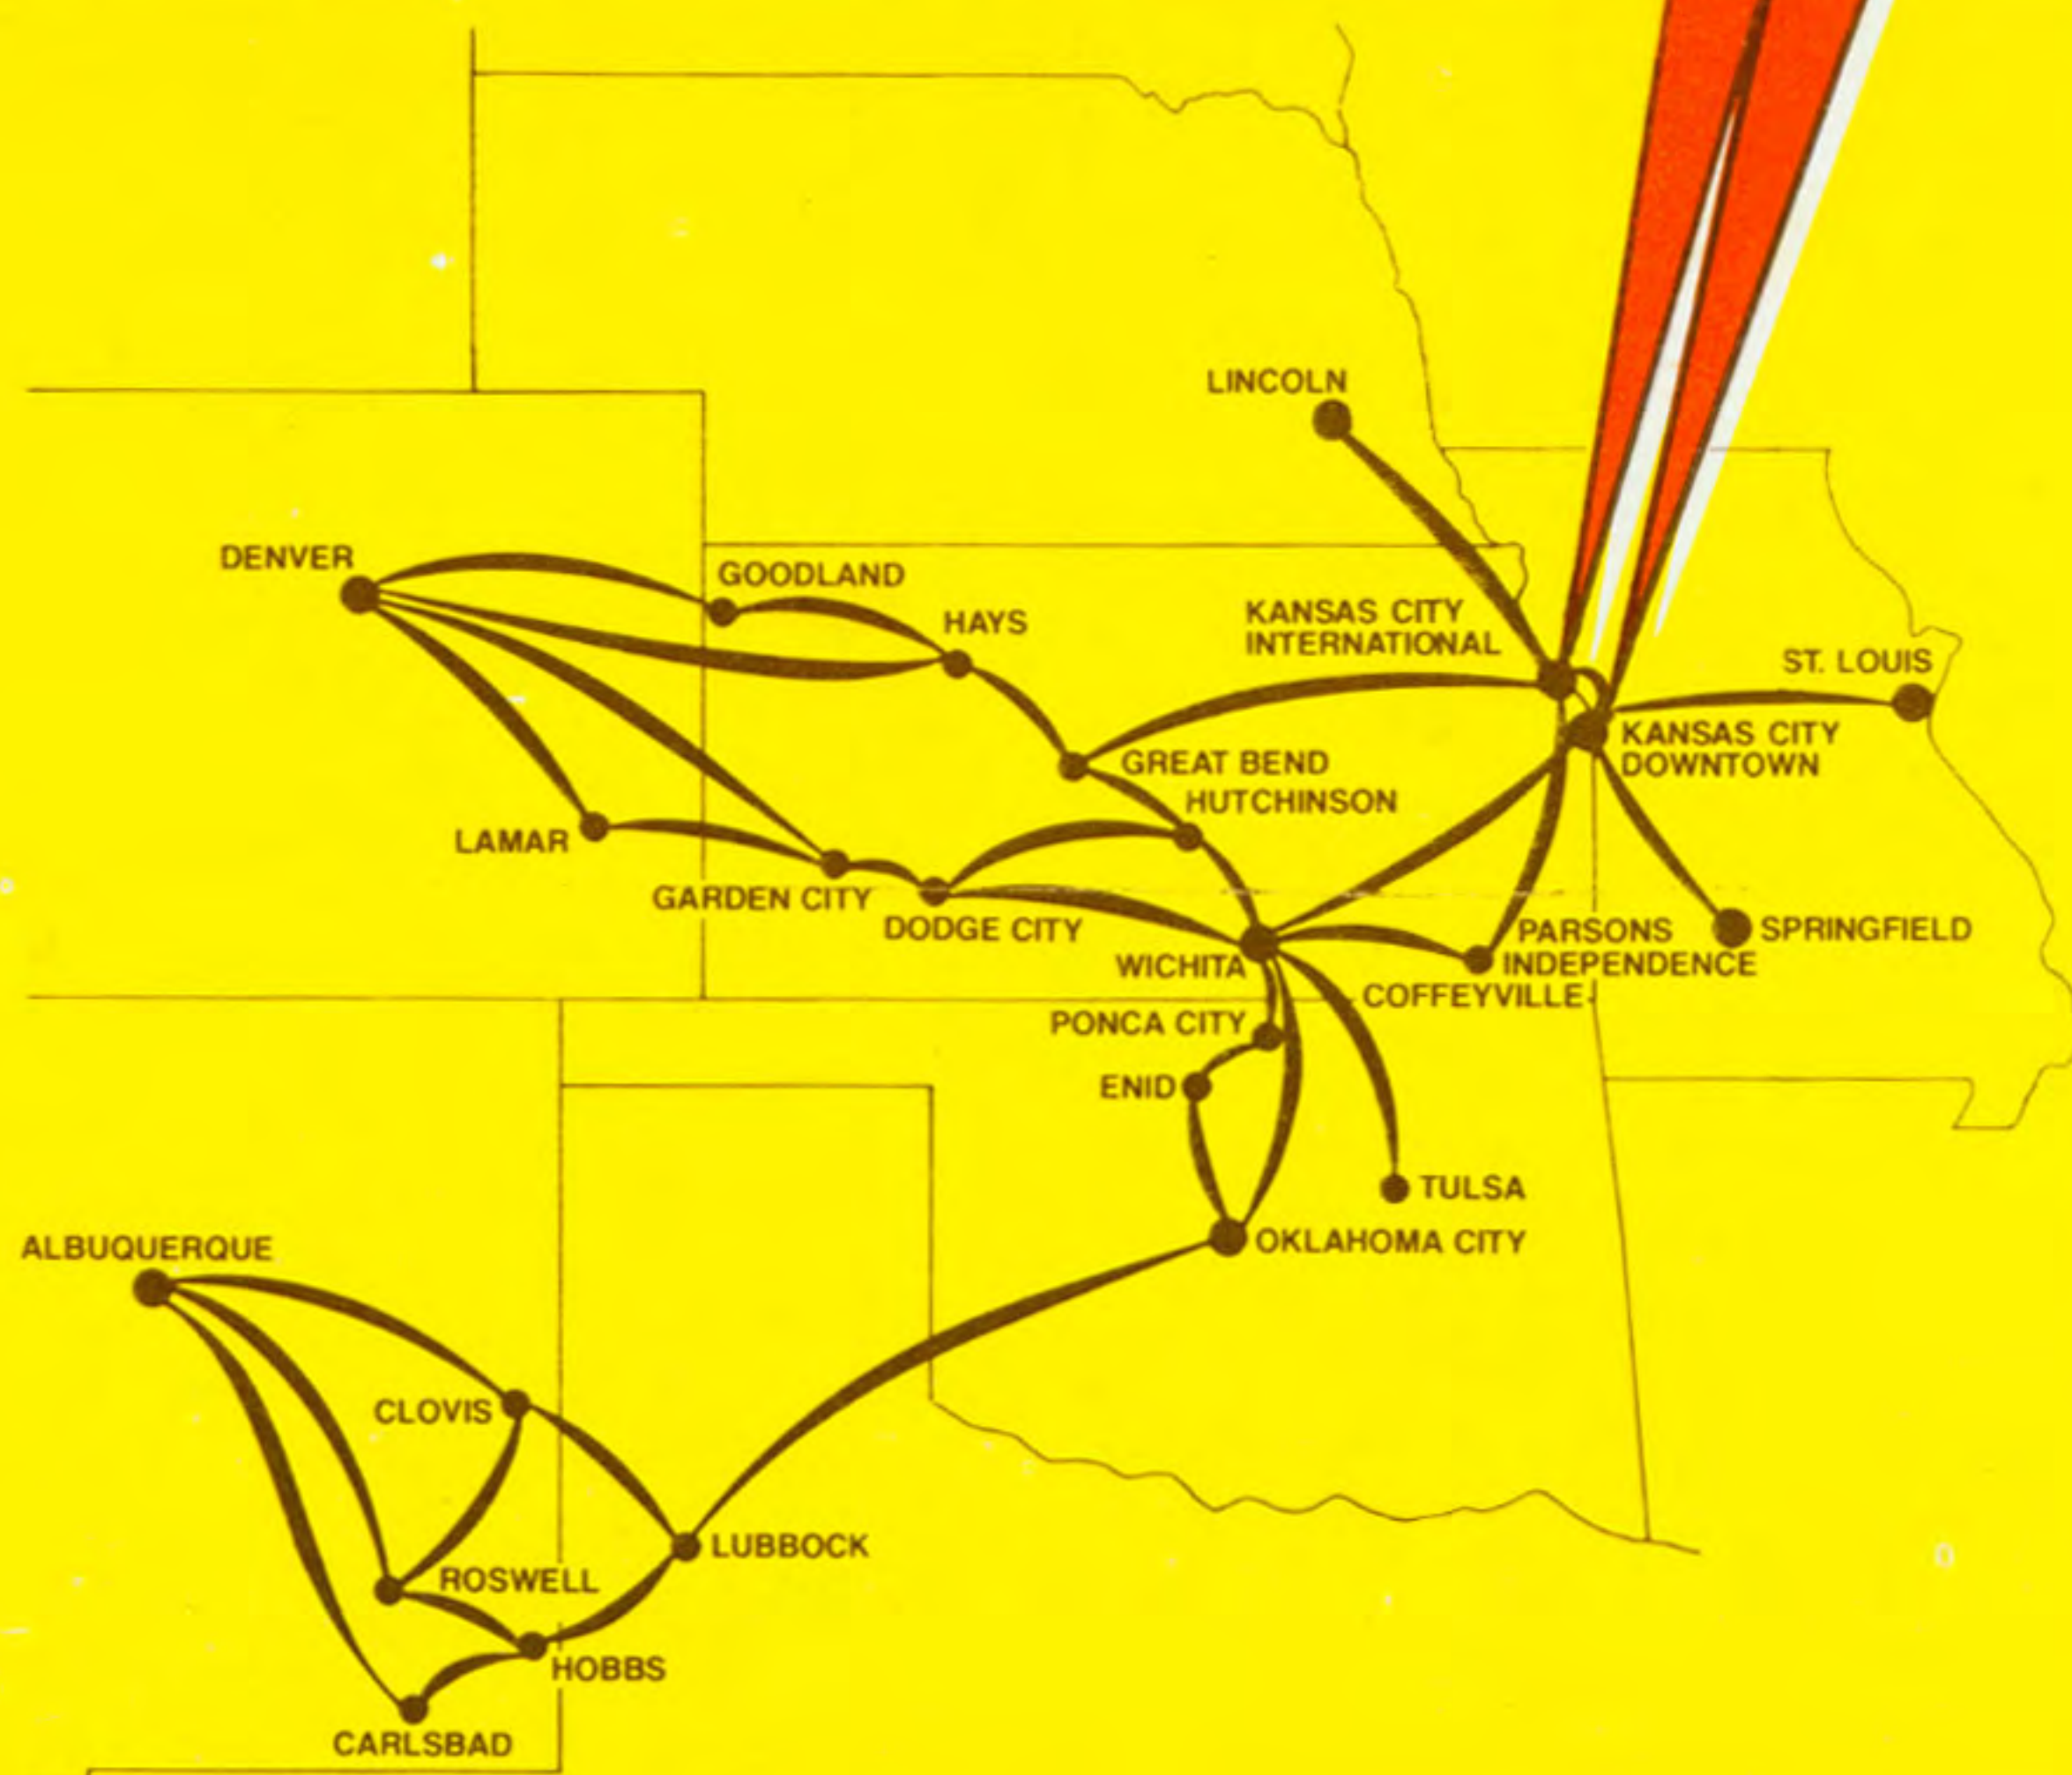

***AIR MIDWEST***<sup>®</sup>

**NOW SERVING 24 CITIES IN 7 STATES**

# SYSTEM TIMETABLE

EFFECTIVE APRIL 27, 1980

**3 FLIGHTS DAILY  
LINCOLN TO K.C.**

**K.C. INTERNATIONAL  
AND DOWNTOWN K.C.**

**CONT.**

603	10:25a	1:13p	4	6	only
-----	--------	-------	---	---	------

TO KANSAS CITY DOWNTOWN  
102/703 8:13a 1:40p 1 X7

TO KANSAS CITY INTERNATIONAL

102	8:13a	9:00a	0	X7
322	2:15p	3:00p	0	X67
722	2:15p	3:00p	0	7 only

TO WICHITA, KANSAS

103	10:25a	11:00a	0	X67
215	3:50p	4:28p	0	X6
105	8:45p	9:23p	0	X6
603	10:25a	11:03a	0	6 only