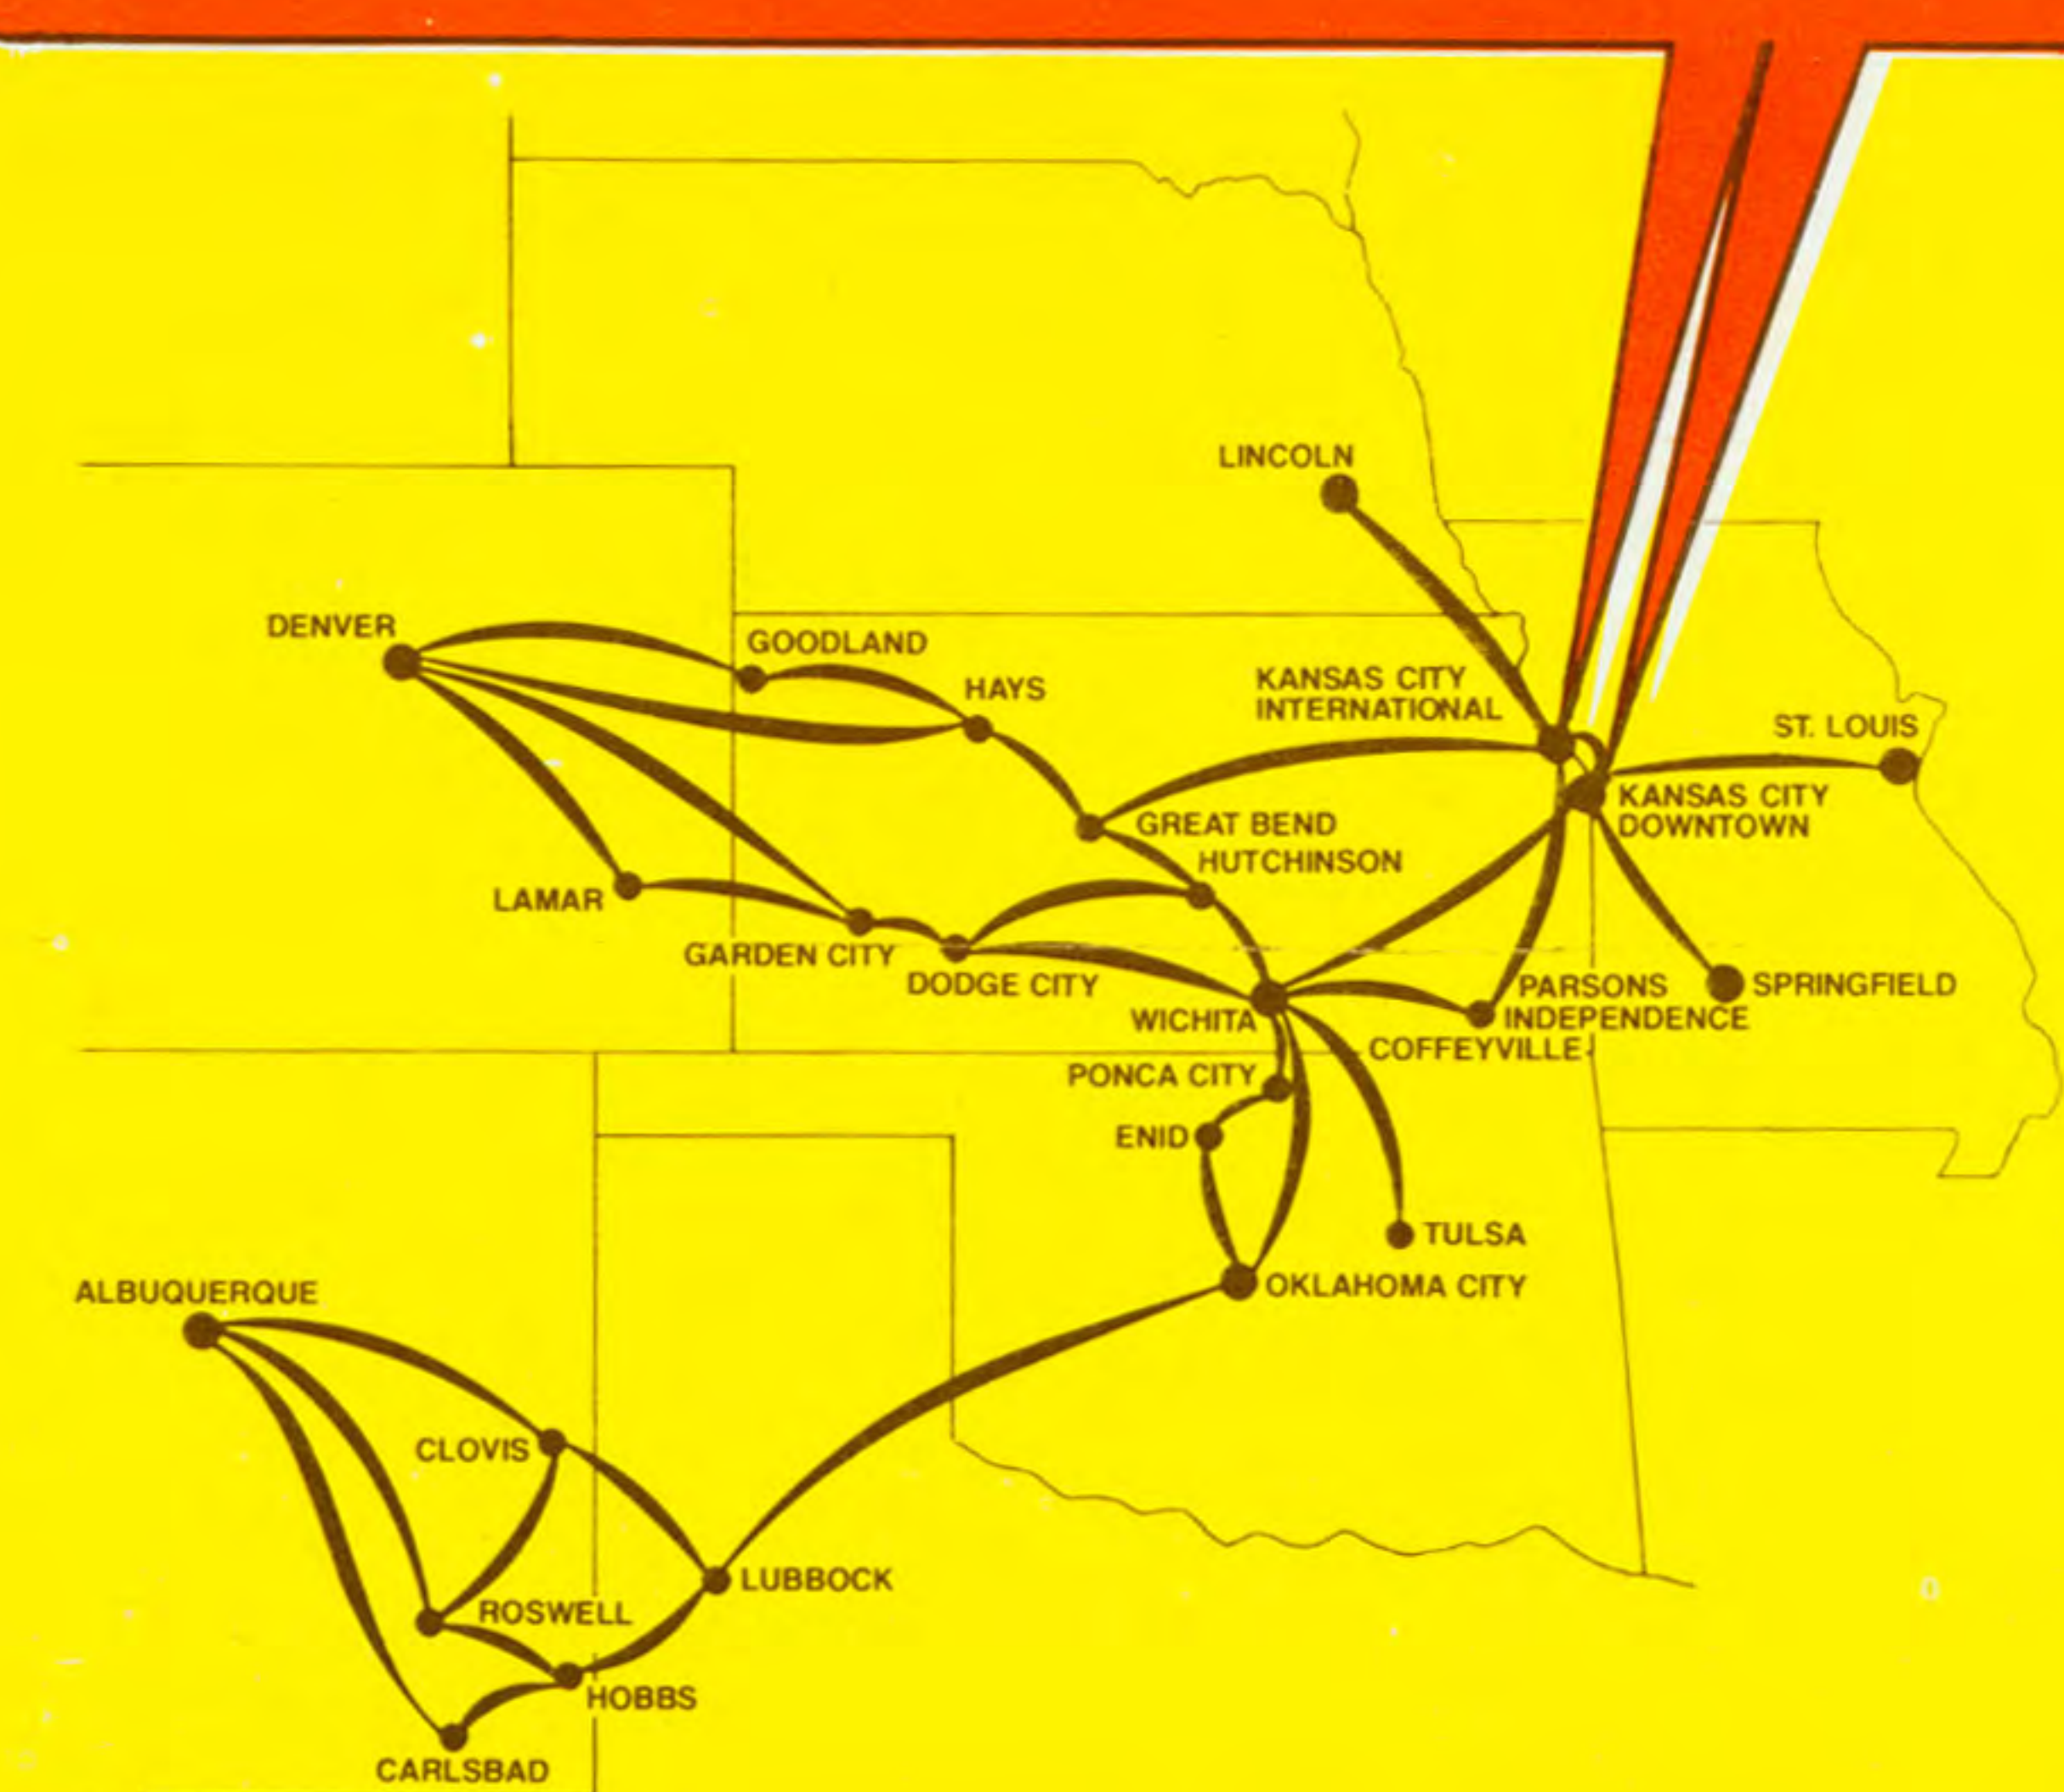

AIR MIDWEST

NOW SERVING 24 CITIES IN 7 STATES

SYSTEM TIMETABLE

EFFECTIVE APRIL 27, 1980

**3 FLIGHTS DAILY
LINCOLN TO K.C.**

**K.C. INTERNATIONAL
AND DOWNTOWN K.C.**