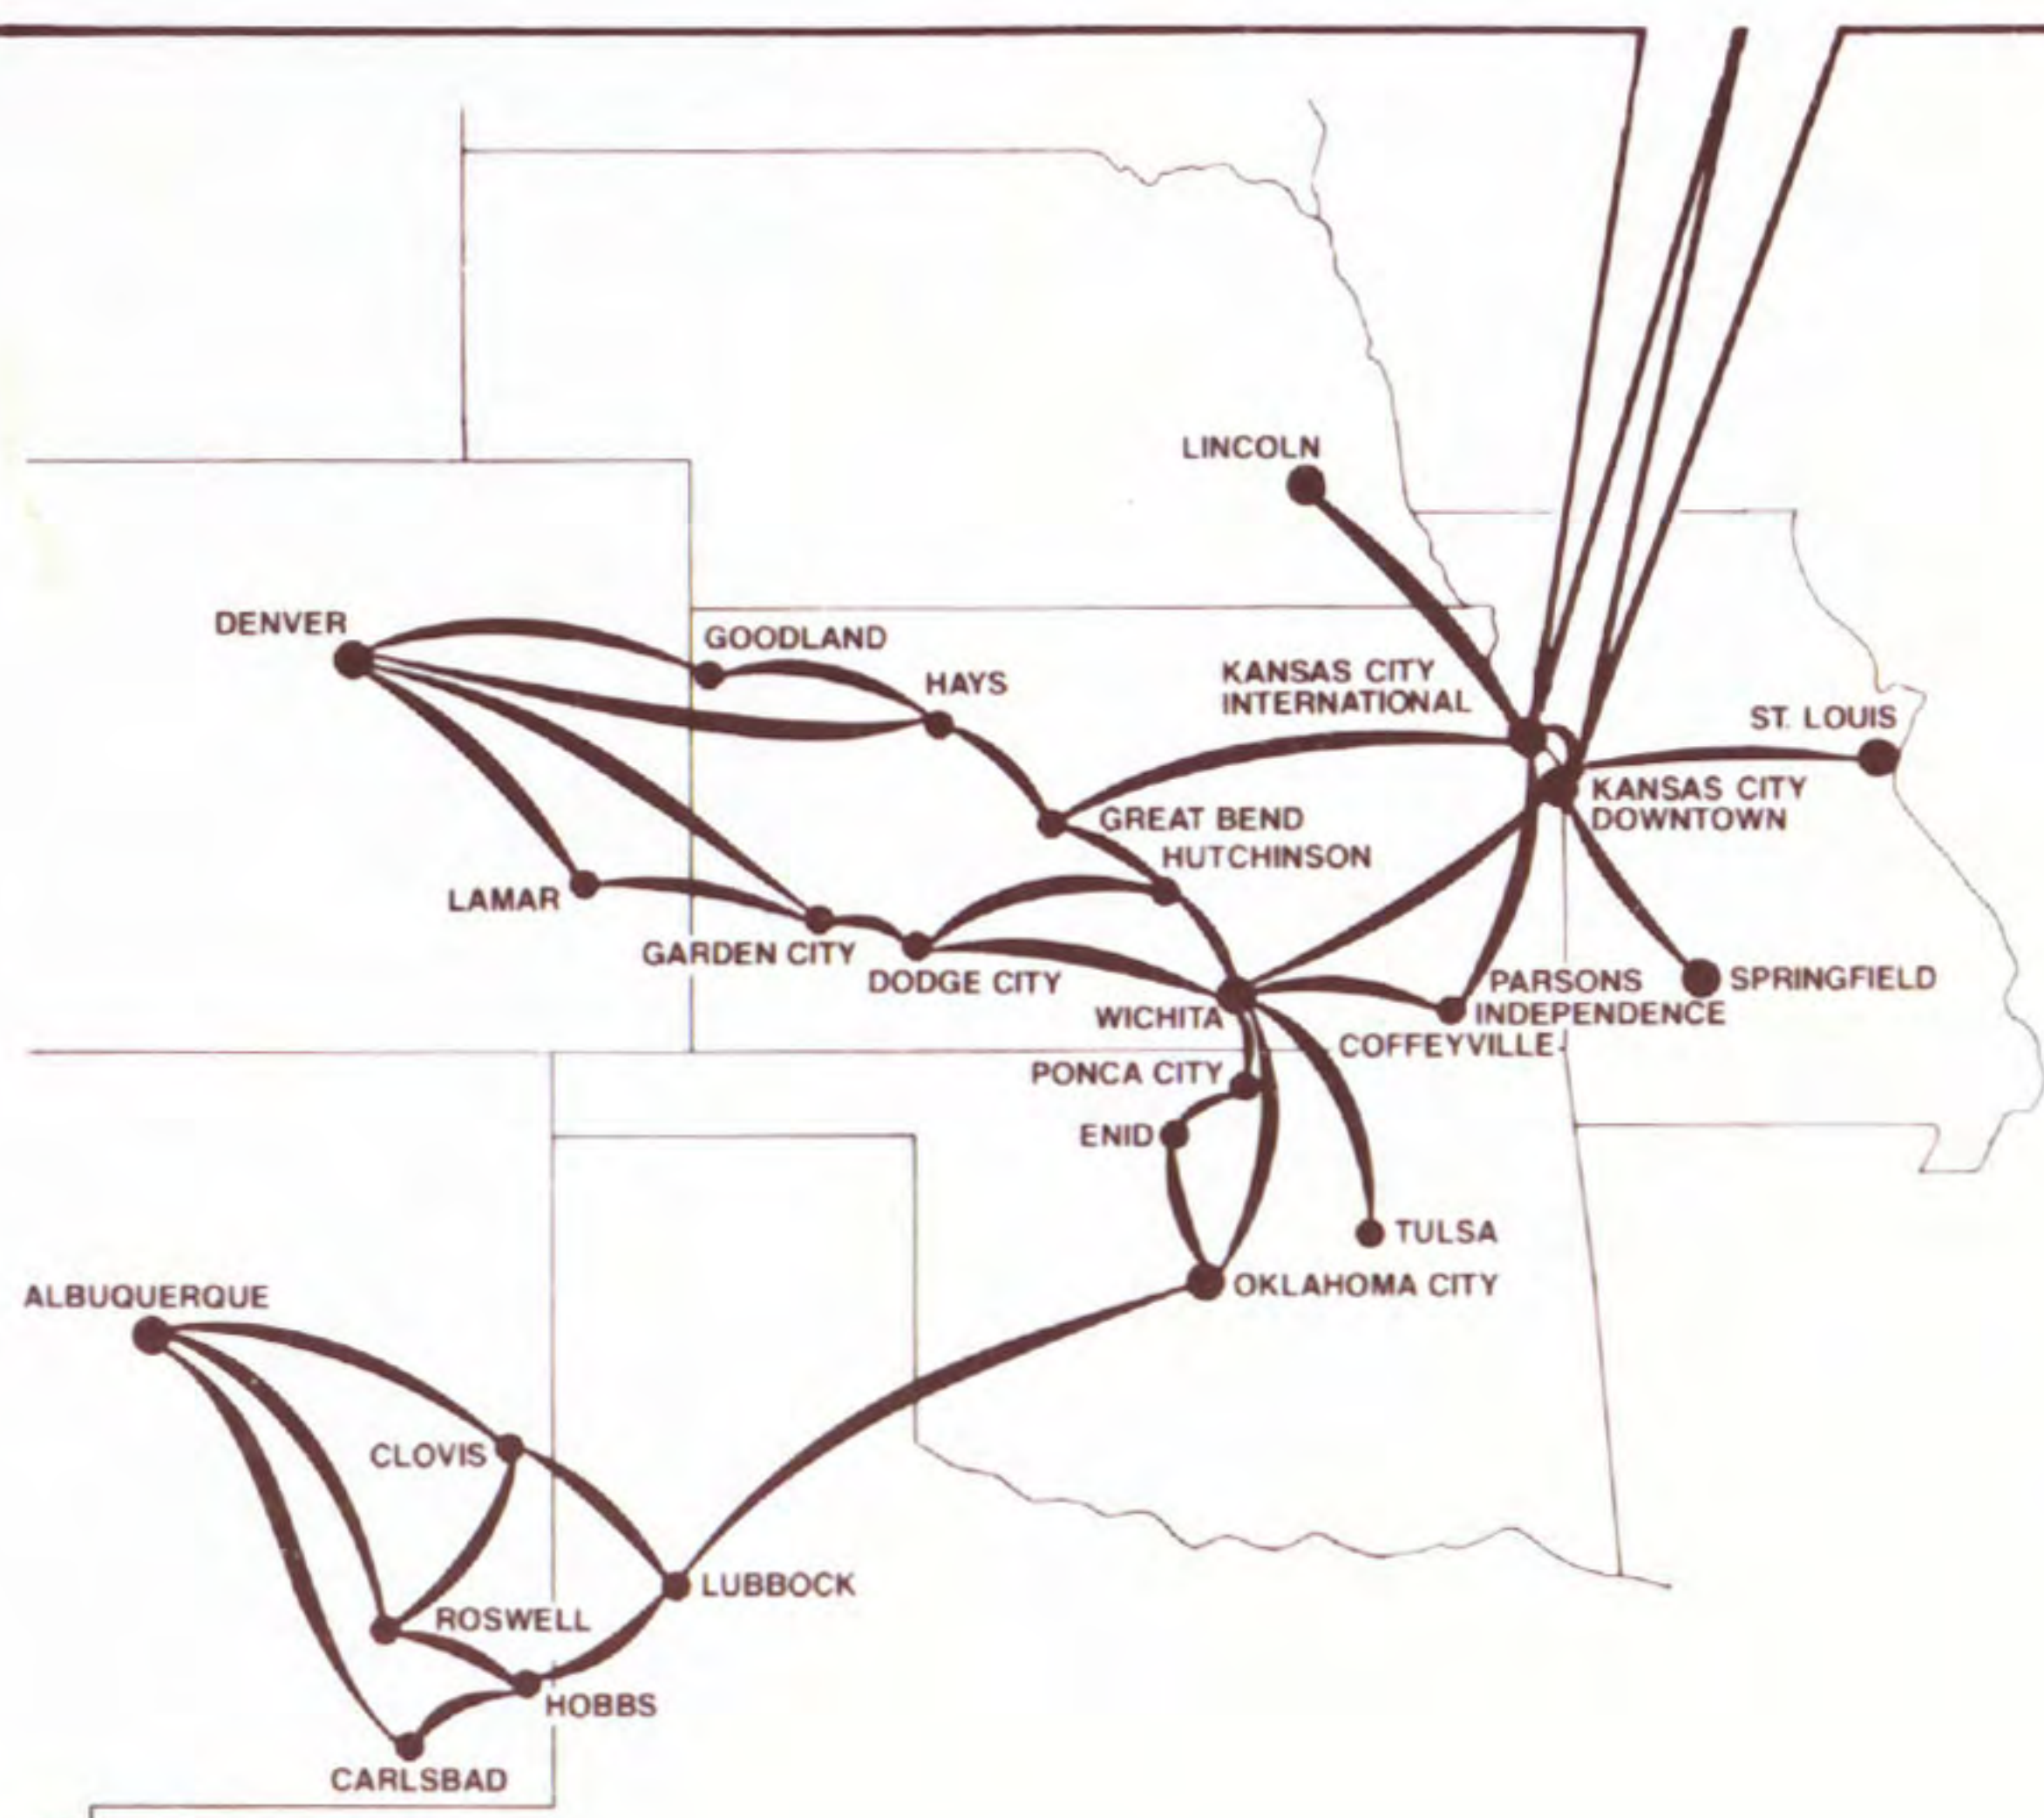

air midwest[®]

NOW SERVING 24 CITIES IN 7 STATES

SYSTEM TIMETABLE

EFFECTIVE JUNE 15, 1980

**3 FLIGHTS DAILY
LINCOLN TO K.C.**

**K.C. INTERNATIONAL
AND DOWNTOWN K.C.**

TOLL FREE FROM ARKANSAS, COLORADO, IOWA, MISSOURI, NEBRASKA, NEW MEXICO, OKLAHOMA, S. DAKOTA AND TEXAS (EXCEPT A/C512) 1-800-835-2953