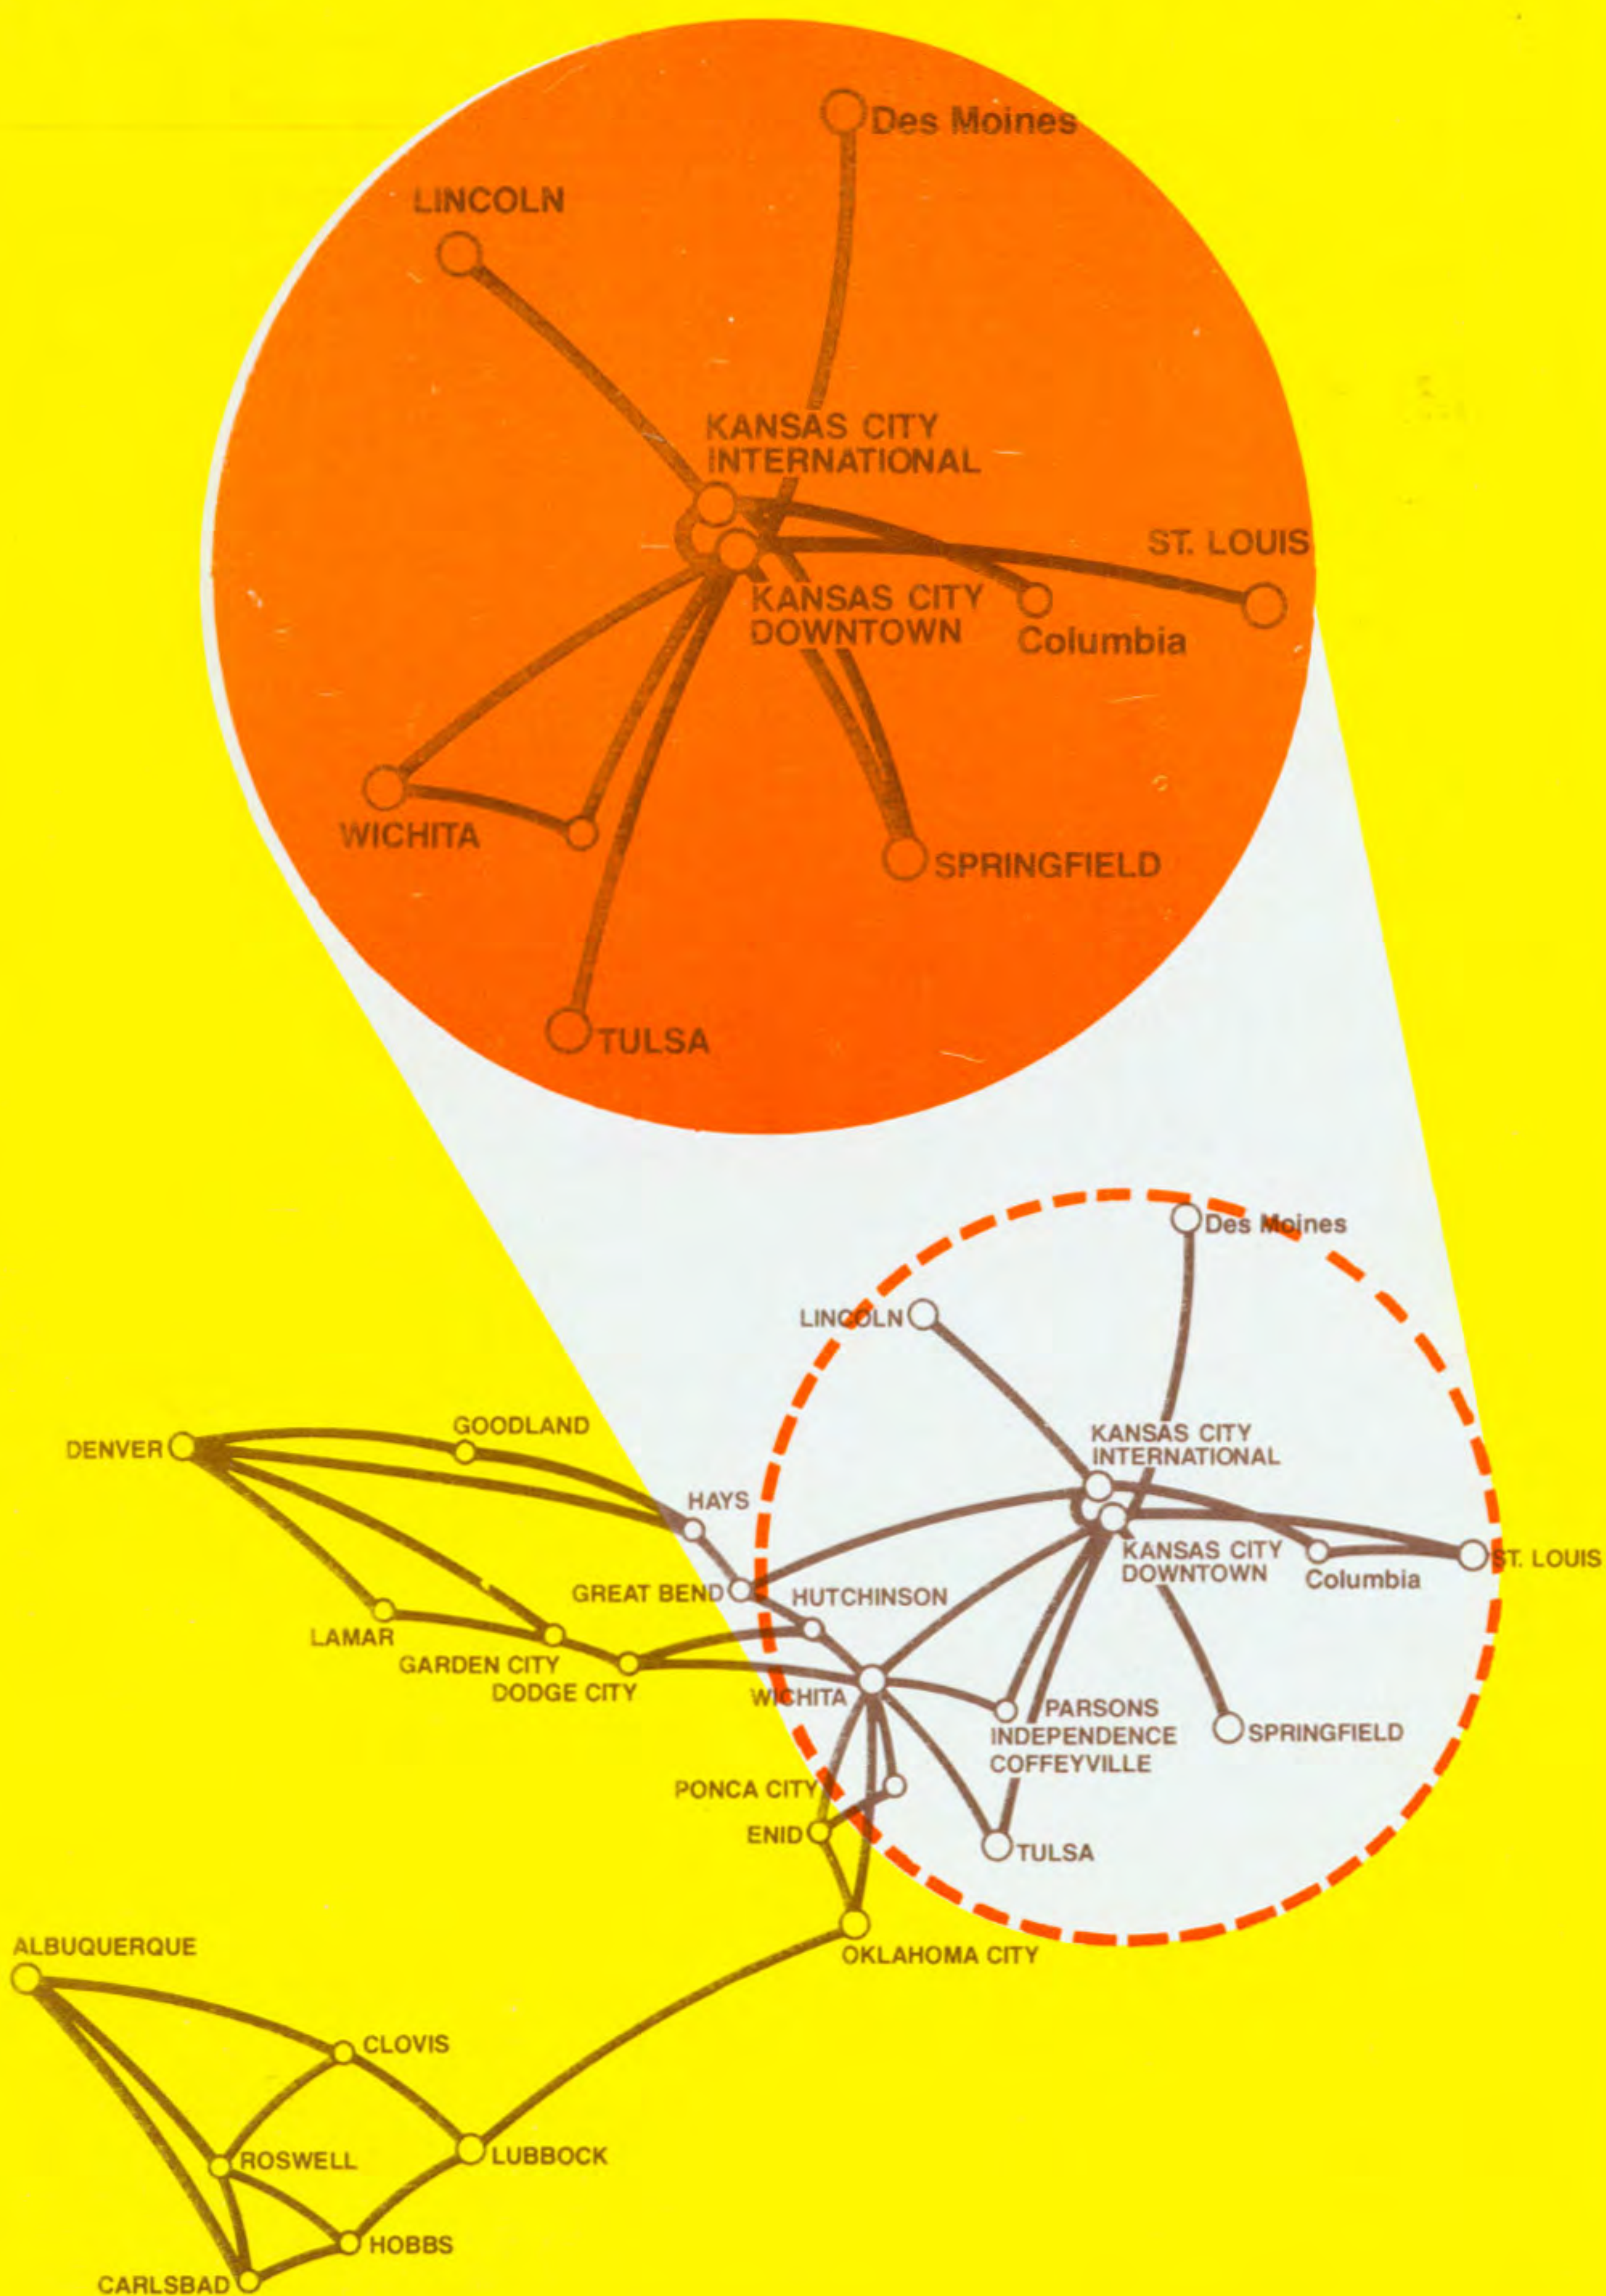

AIR MIDWEST®

NOW SERVING 26 CITIES IN 8 STATES.

SYSTEM TIMETABLE

EFFECTIVE JULY 15, 1980

**NEW ROUTES FROM
KANSAS CITY INTERNATIONAL
AND DOWNTOWN KANSAS CITY.**

CONT.

TO DODGE CITY, KANSAS
292/401 7:45a 1:17p 1 X67