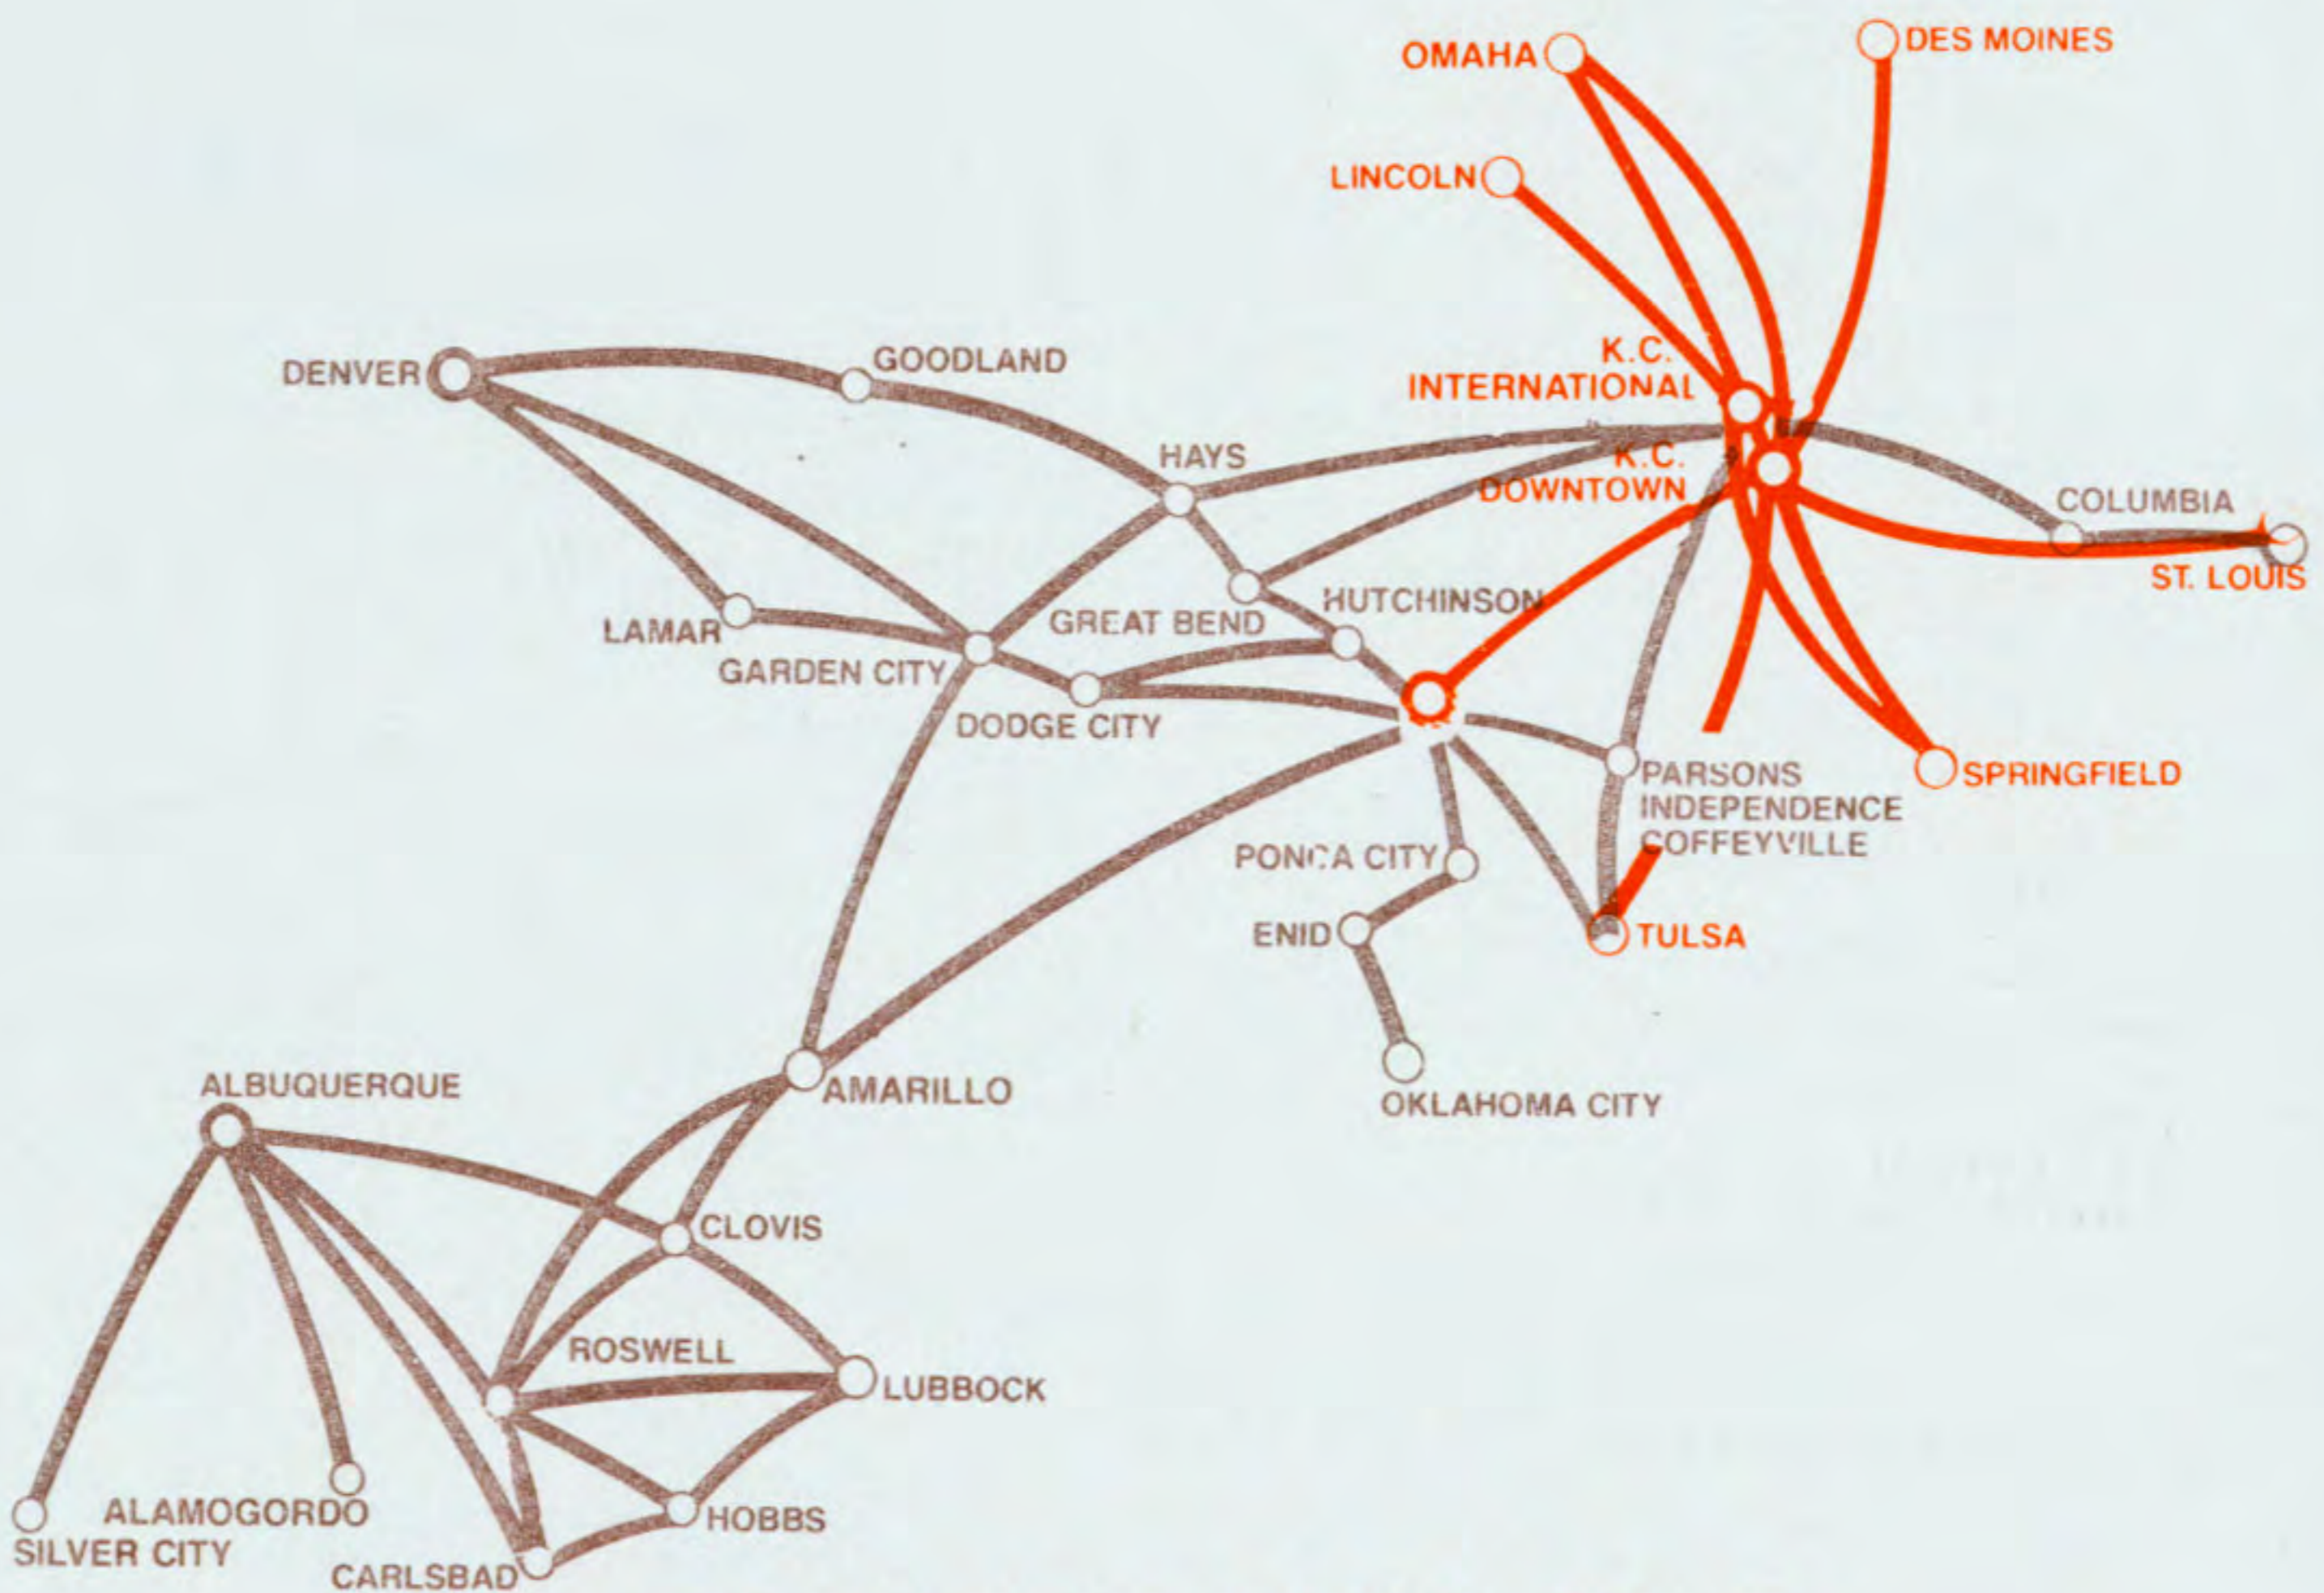

AIR MIDWEST®

SYSTEM TIMETABLE
EFFECTIVE OCTOBER 1, 1980

NEW SERVICE

AMARILLO TO ALBUQUERQUE
AMARILLO TO WICHITA
OMAHA NONSTOP TO
DOWNTOWN KANSAS CITY
AND K. C. INTERNATIONAL

DOWNTOWN K.C.
METRO ROUTES

SERVING 30 CITIES IN 8 STATES

Table with columns: FLT., DPT., ARR., STPS., FREQ. Rows include destinations like KANSAS CITY INTERNATIONAL and KANSAS CITY DOWNTOWN.

Table with columns: FLT., DPT., ARR., STPS., FREQ. Row includes destination OKLAHOMA CITY, OKLAHOMA.