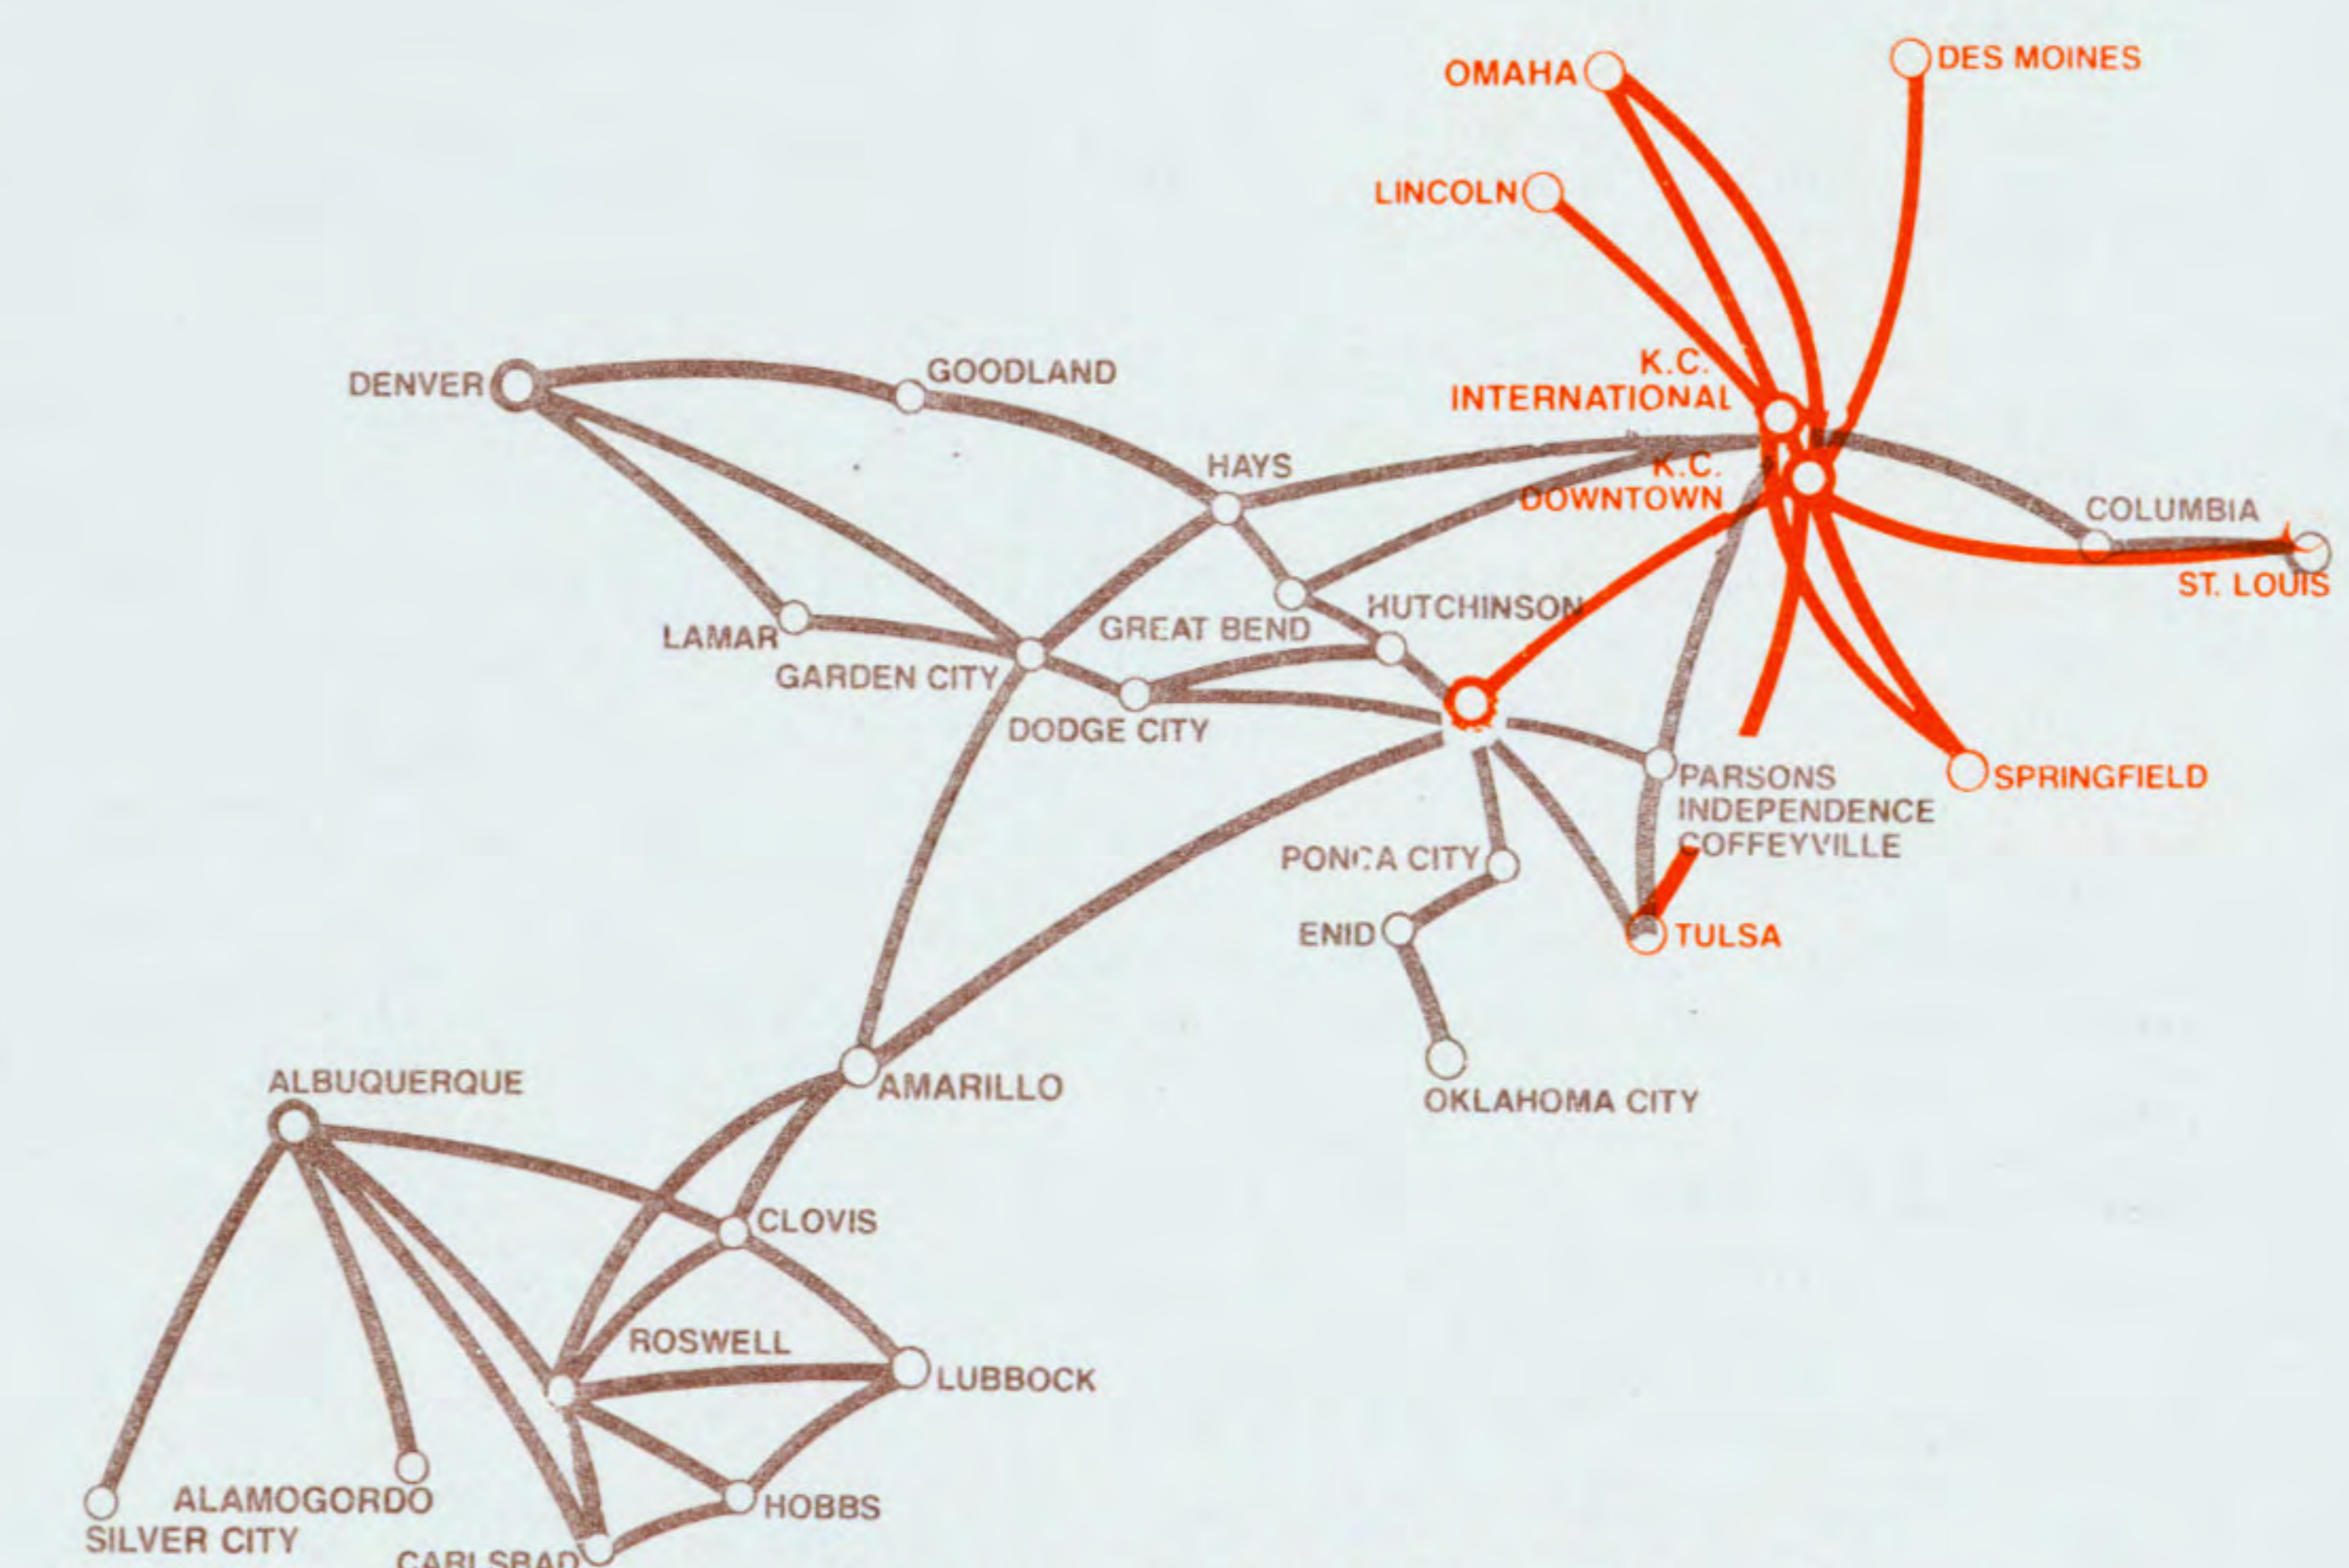

Table with columns: FLT., DPT., ARR., STPS., FREQ. Row includes destination ENID, OKLAHOMA.

Table with columns: FLT., DPT., ARR., STPS., FREQ. Row includes destination PONCA CITY, OKLAHOMA.

Table with columns: FLT., DPT., ARR., STPS., FREQ. Row includes destination WICHITA, KANSAS.

AIR MIDWEST

SYSTEM TIMETABLE EFFECTIVE OCTOBER 1, 1980

NEW SERVICE

AMARILLO TO ALBUQUERQUE AMARILLO TO WICHITA OMAHA NONSTOP TO DOWNTOWN KANSAS CITY AND K. C. INTERNATIONAL

DOWNTOWN K.C. METRO ROUTES

SERVING 30 CITIES IN 8 STATES