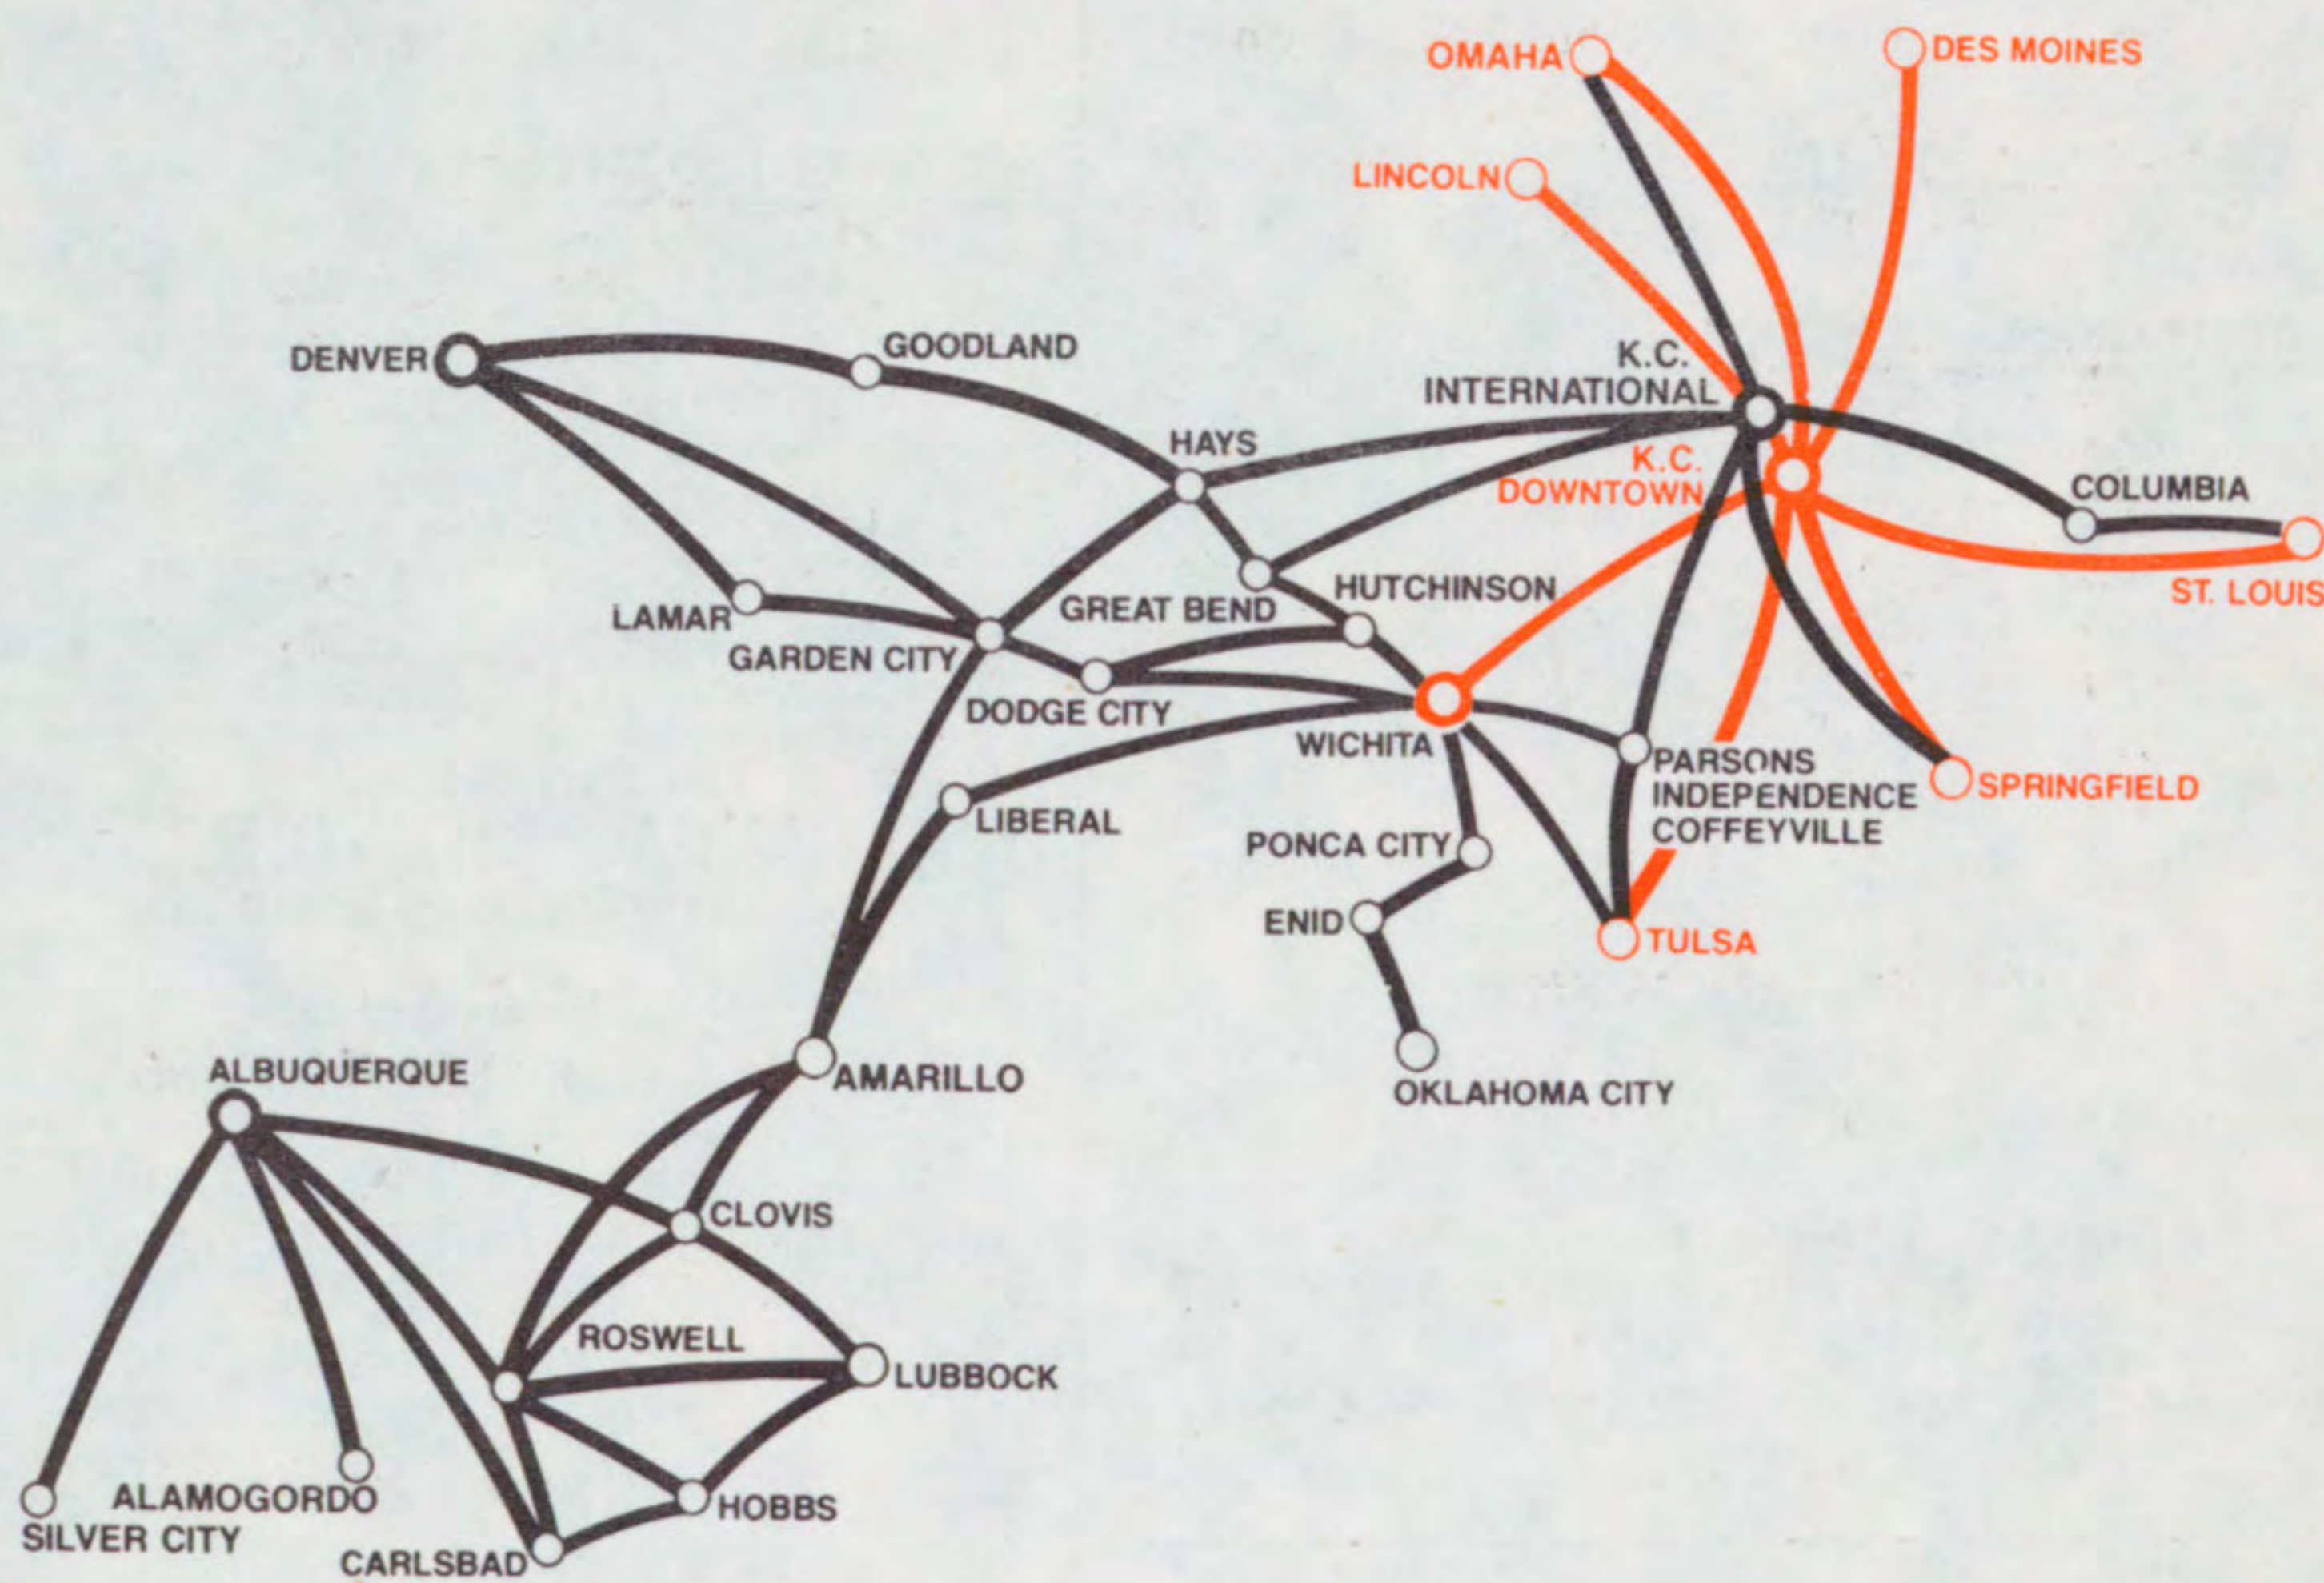

AIR MIDWEST®

SYSTEM TIMETABLE

EFFECTIVE JANUARY 15, 1981

NOW SERVING LIBERAL

**DOWNTOWN K.C.
METRO ROUTES**

SERVING 31 CITIES IN 8 STATES

CONT.

FROM: LINCOLN, NEB. C.S.T. RESERVATIONS & CARGO 402-475-1320 TOLL FREE: 800-835-2953