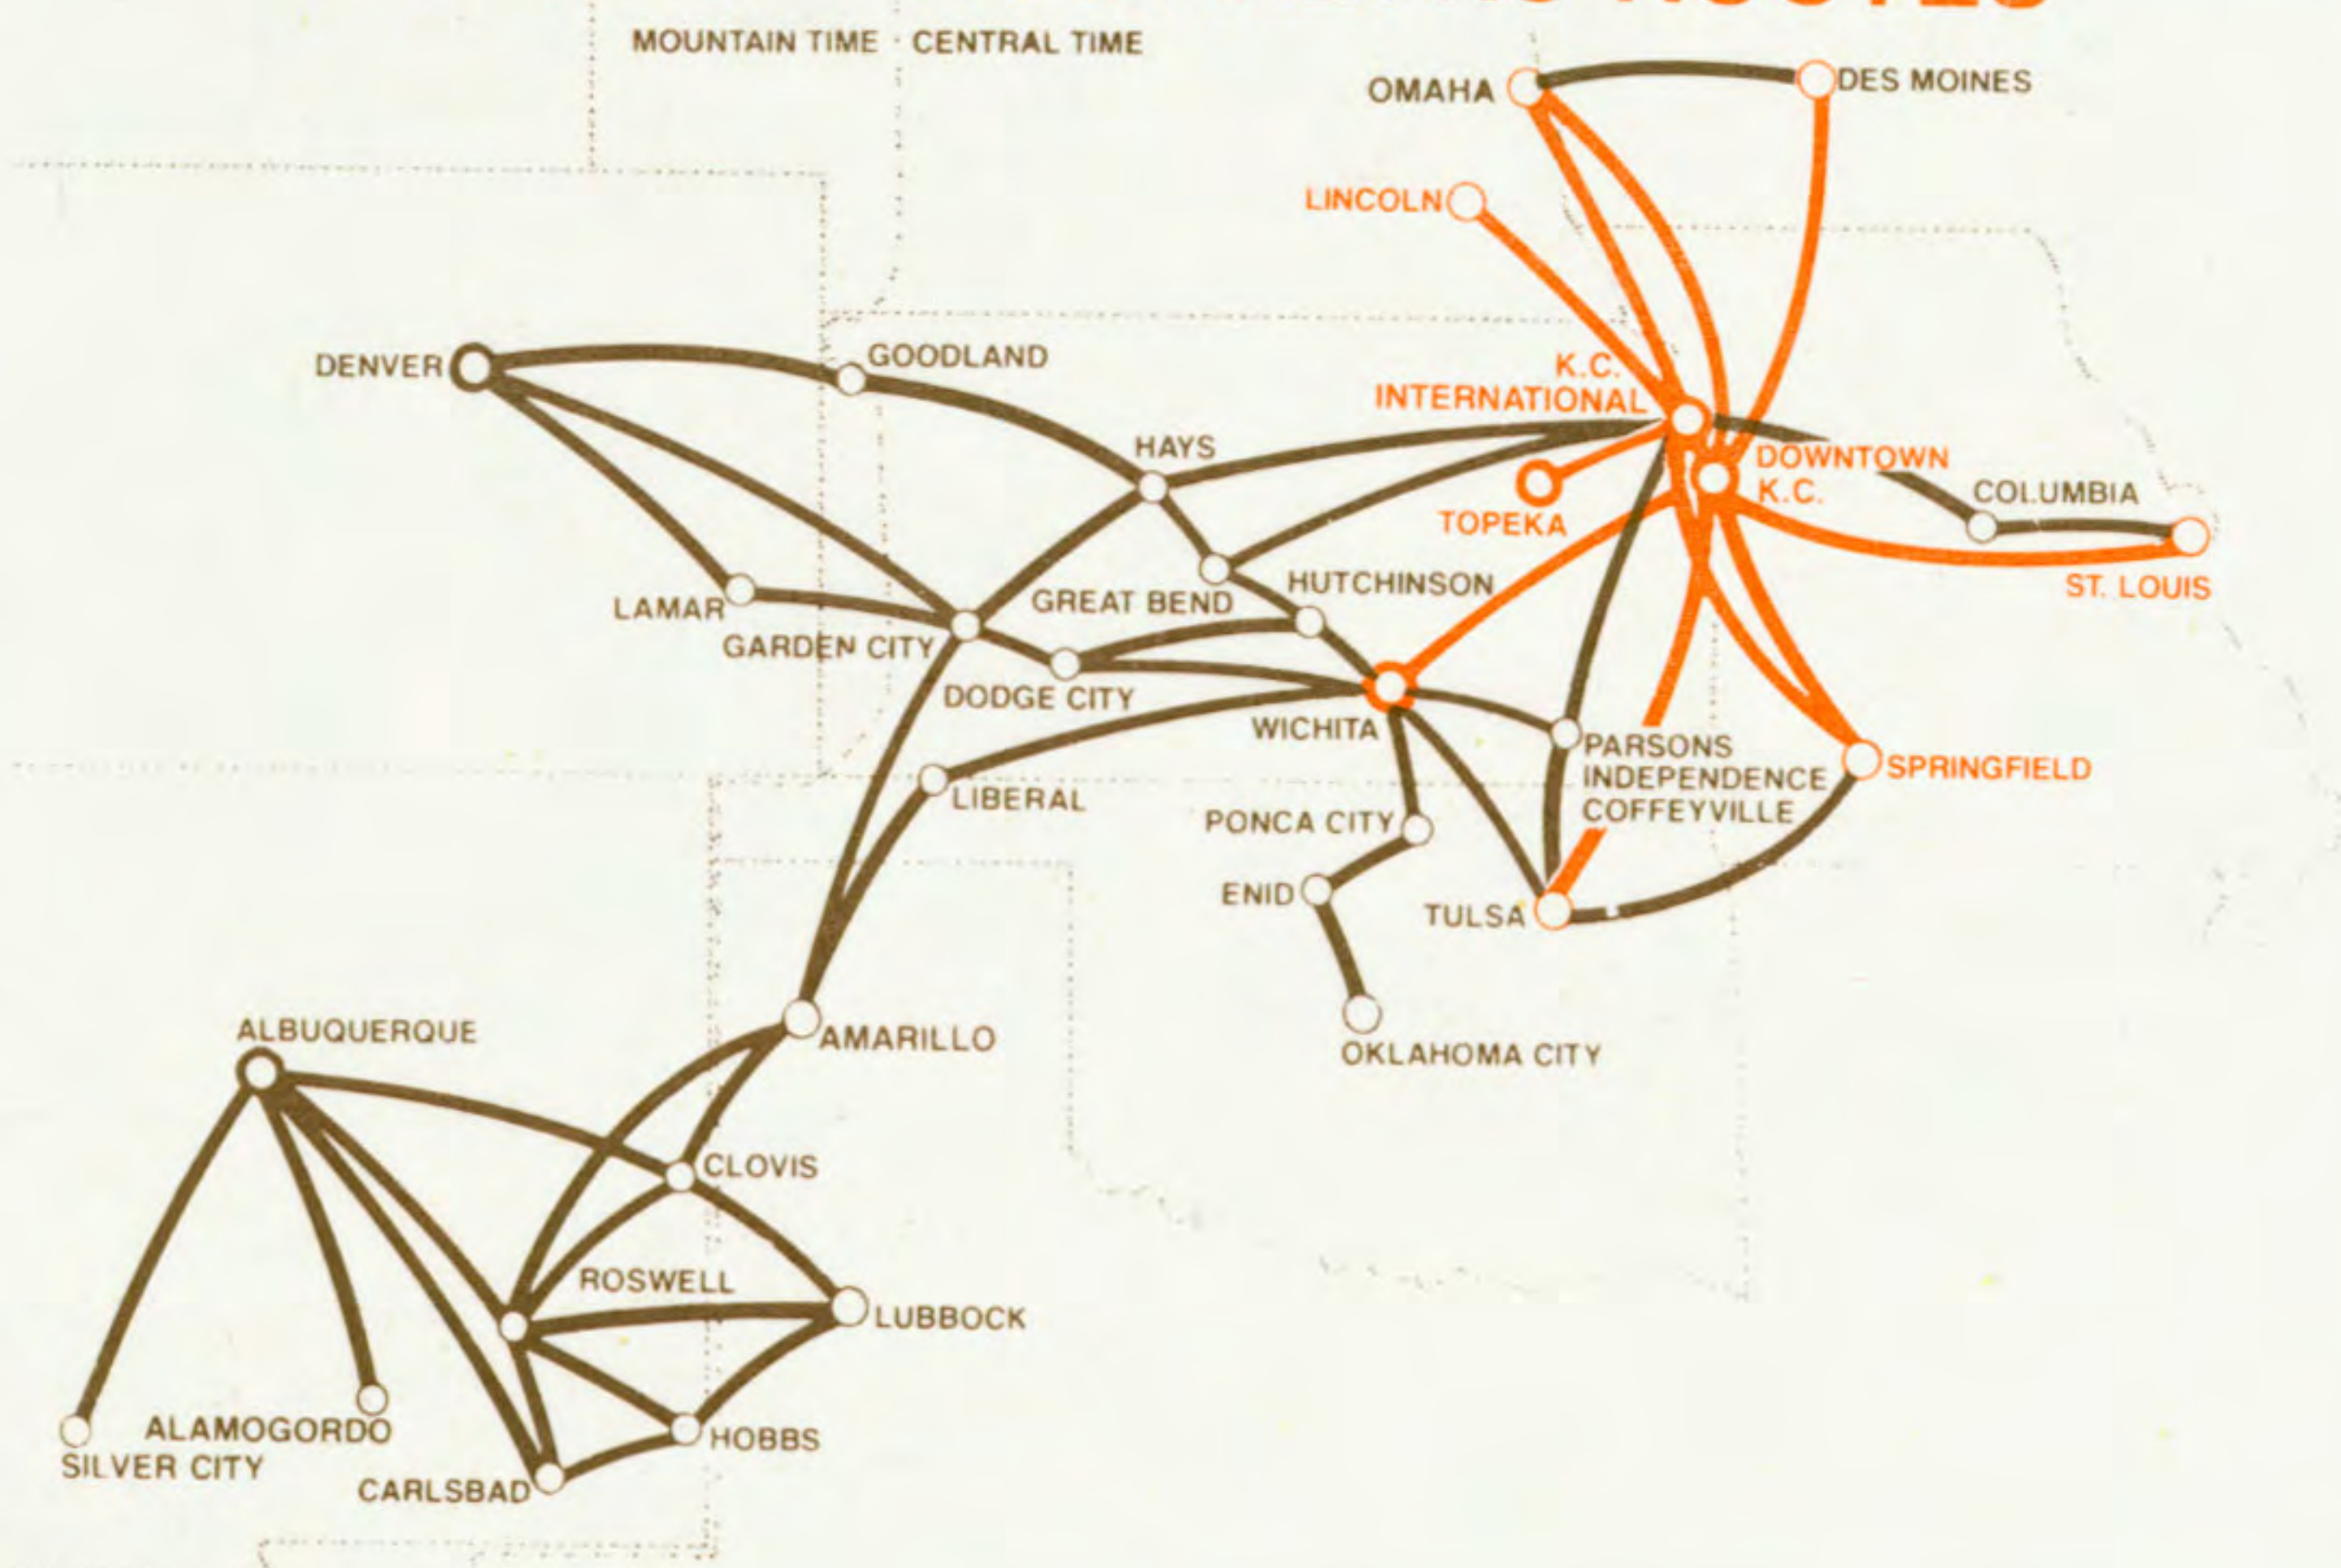

AIR MIDWEST®

SYSTEM TIMETABLE

EFFECTIVE APRIL 1, 1981

NEW NONSTOP SERVICE
Omaha to Des Moines
Tulsa to Springfield
KCI to Topeka

DOWNTOWN K.C. METRO ROUTES

SERVING **32** CITIES IN **8** STATES

FLT.	DPT.	ARR.	STPS.	FREQ.
TO KANSAS CITY INTERNATIONAL				
104	11:45a	12:35p	0	X67
TO KANSAS CITY DOWNTOWN				
853	10:40a	11:30a	0	X67
218	7:35p	8:25p	0	X67