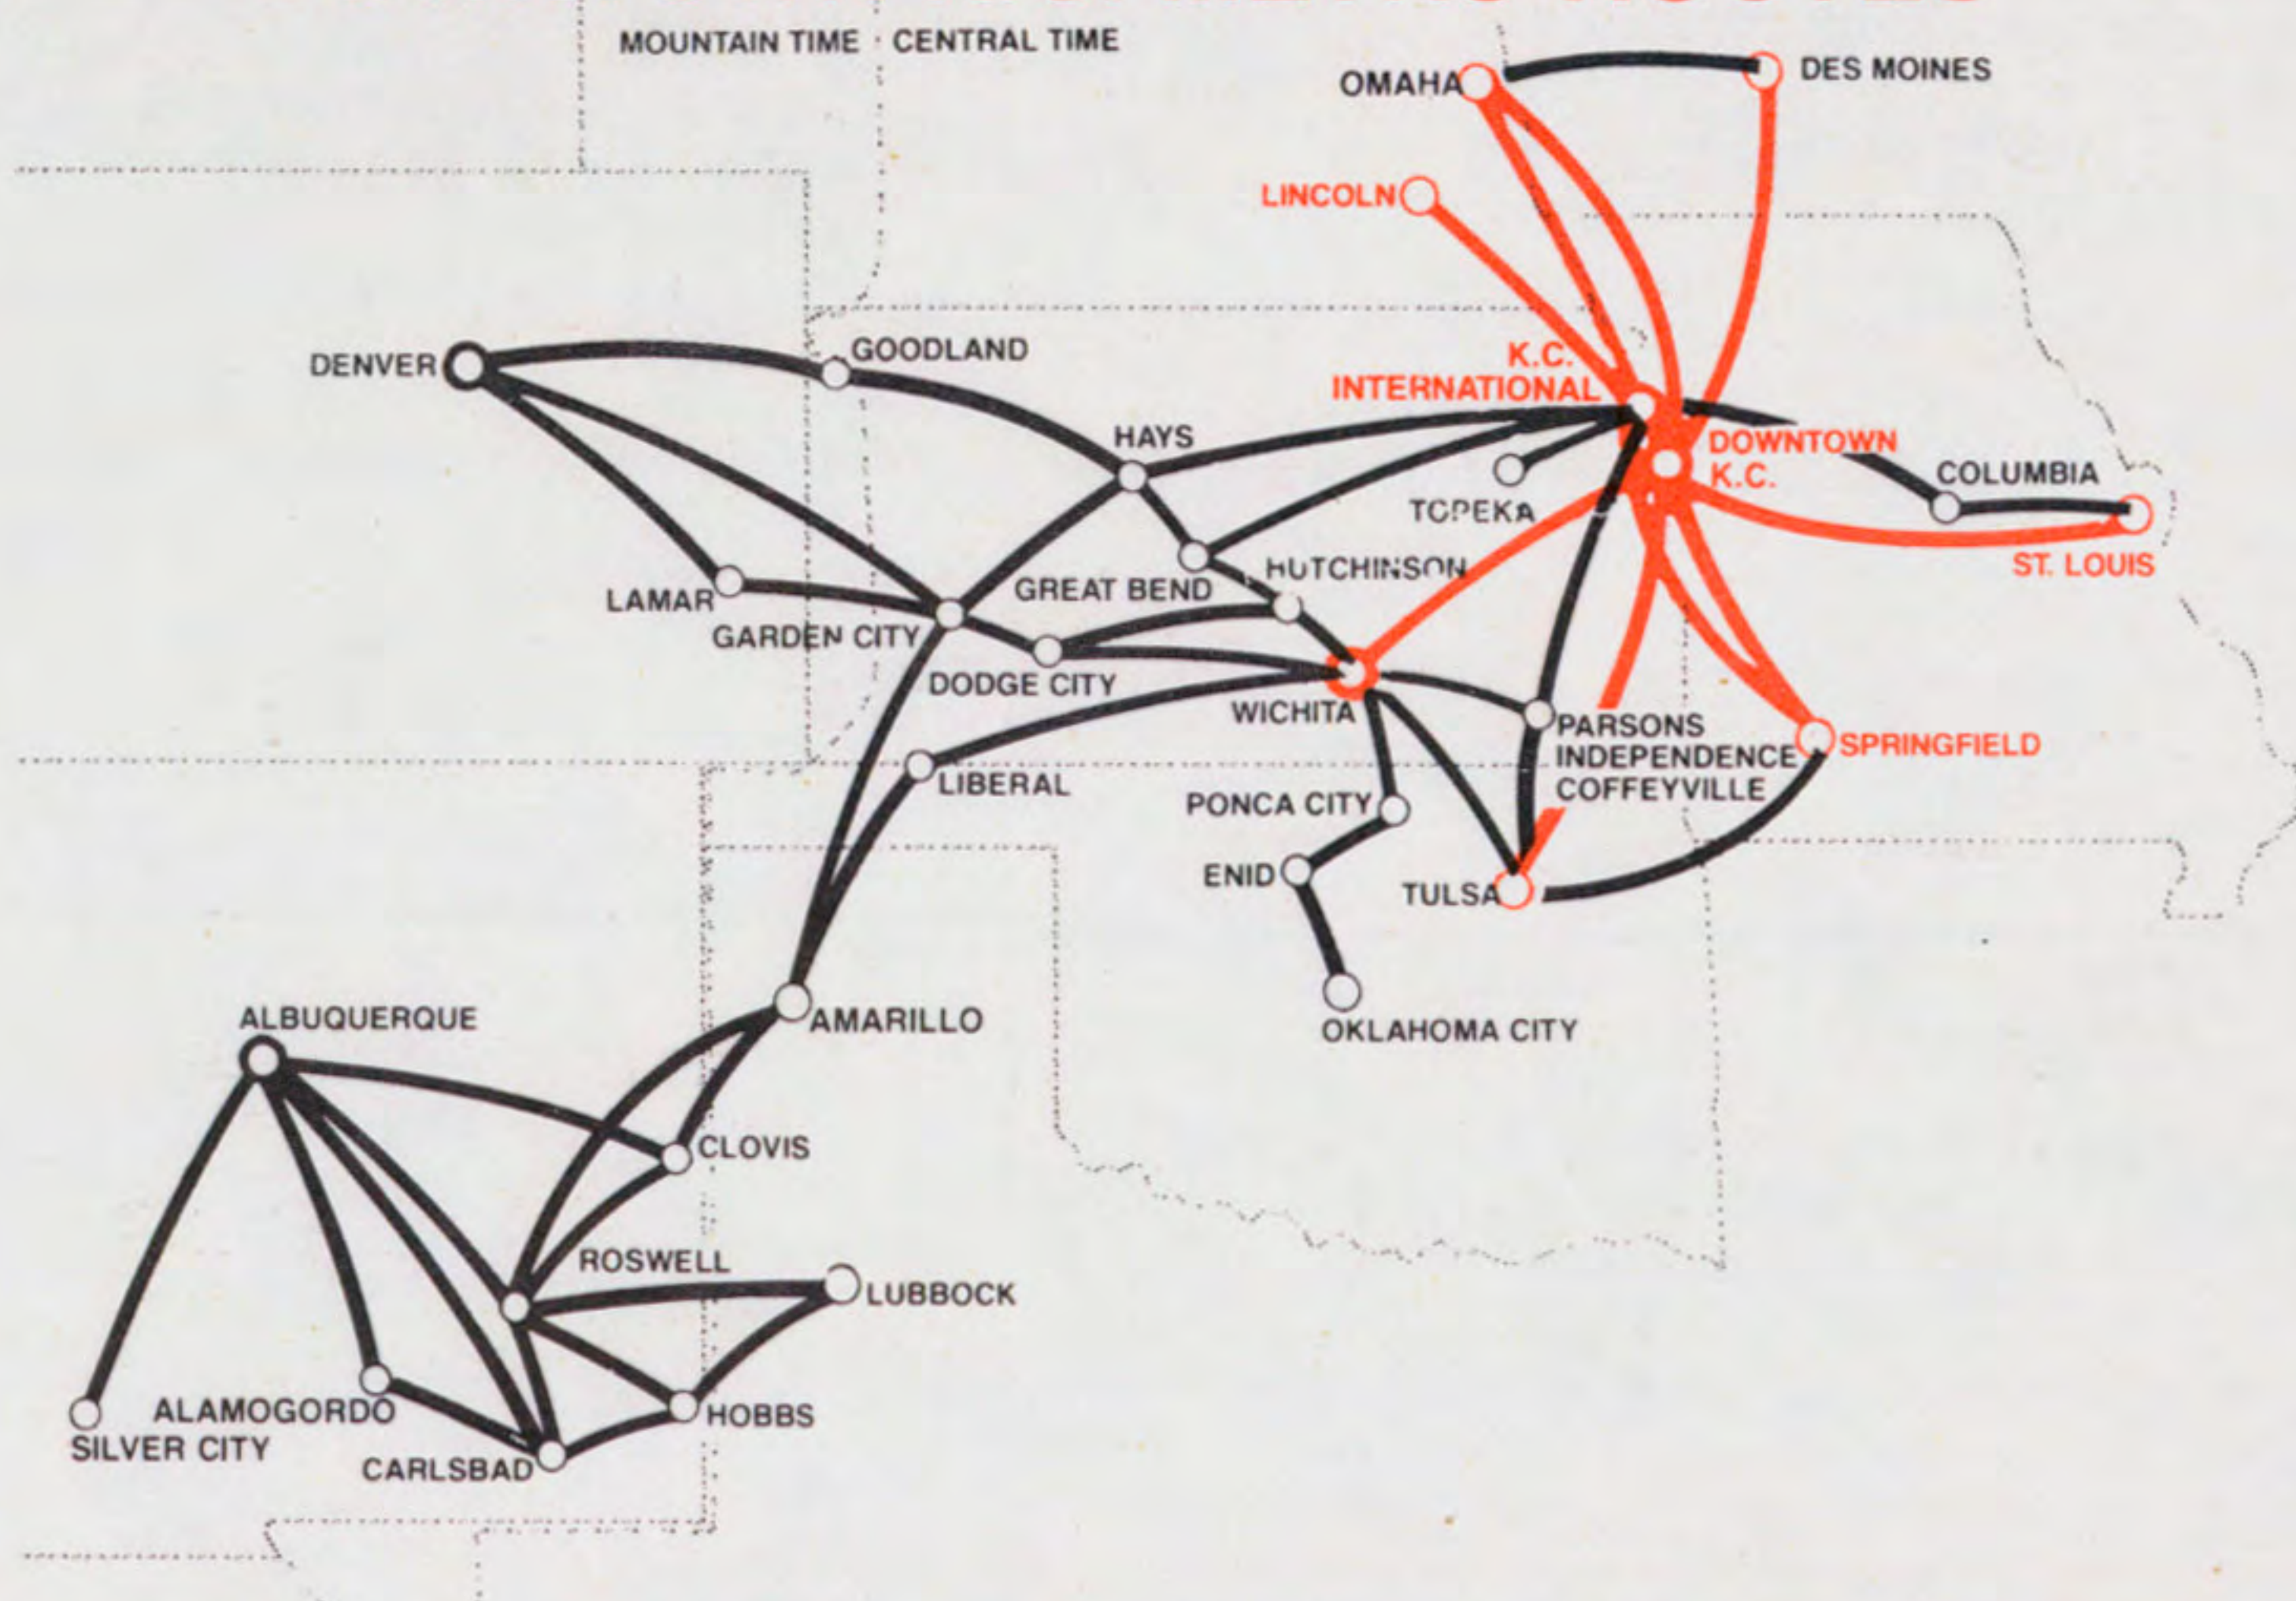

AIR MIDWEST®

SYSTEM TIMETABLE

EFFECTIVE APRIL 26, 1981

NEW NONSTOP SERVICE
Omaha to Des Moines
Tulsa to Springfield
KCI to Topeka

DOWNTOWN K.C. METRO ROUTES

SERVING **32** CITIES IN **8** STATES