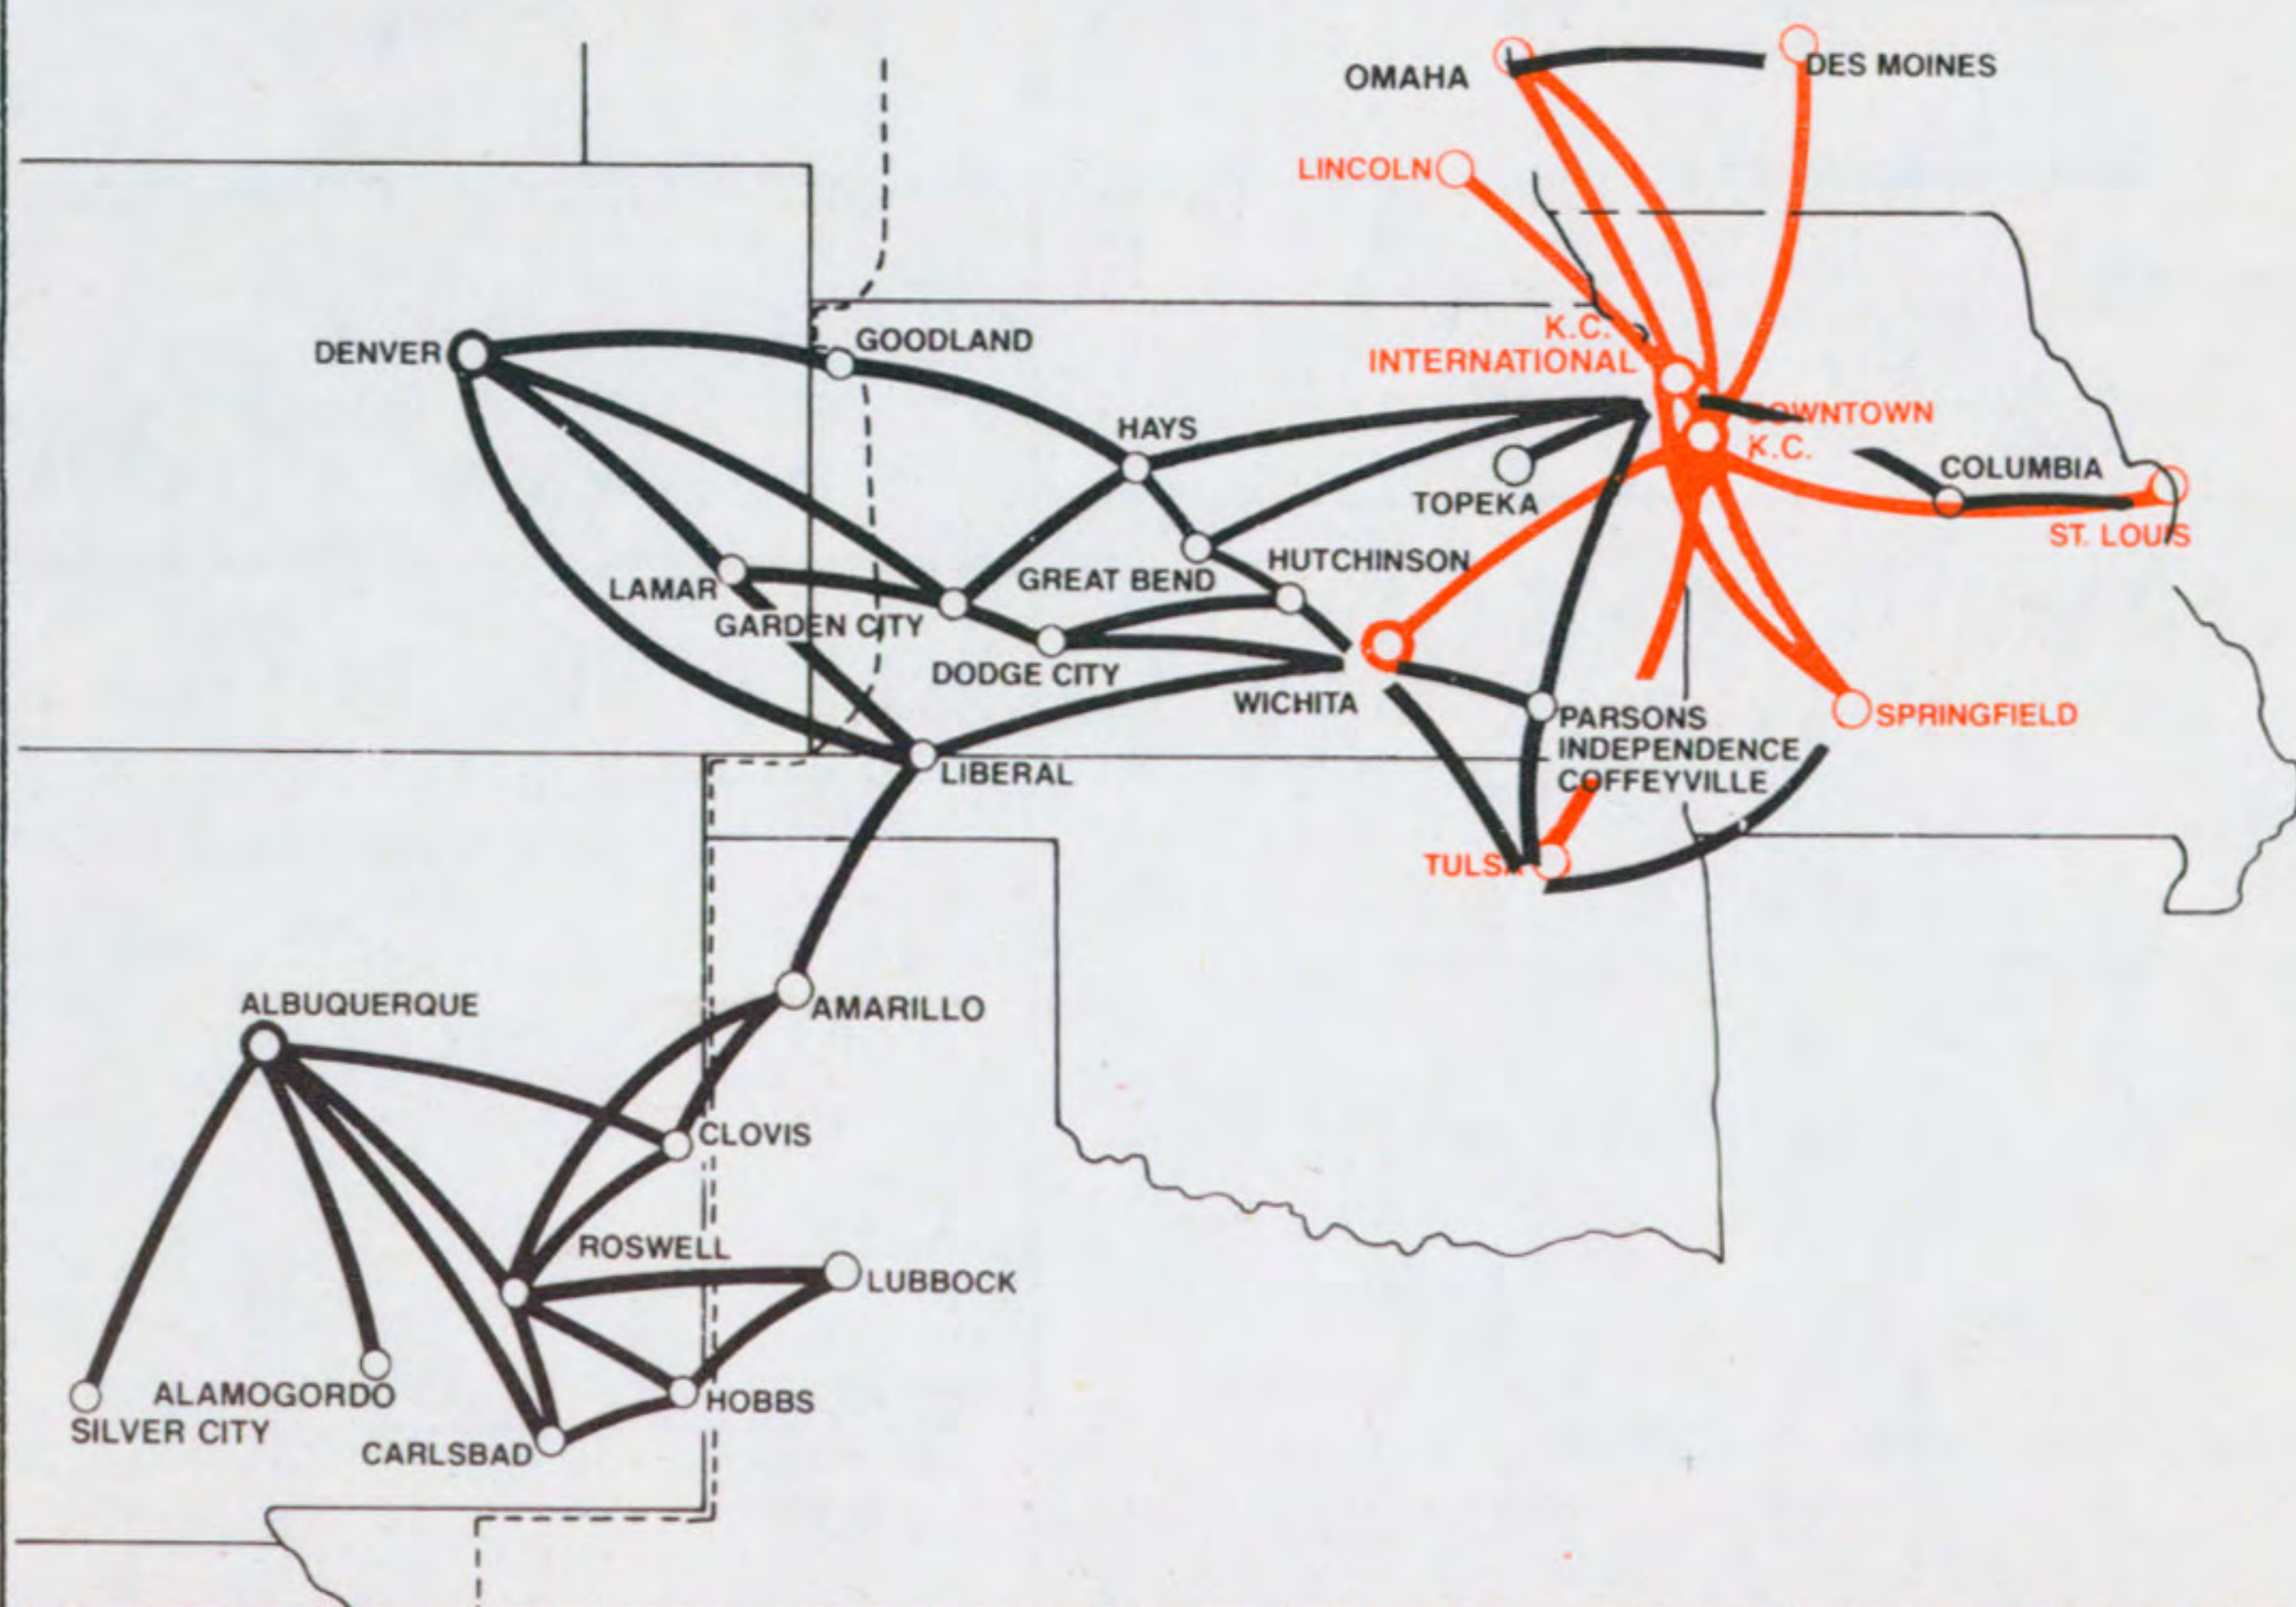

**AIR MIDWEST®**

# NEW LIBERAL NONSTOP TO DENVER

## DOWNTOWN K.C. METRO ROUTES

SERVING **29** CITIES IN **8** STATES

FLT.	DPT.	ARR.	STPS.	FREQ.
TO LINCOLN, NEBRASKA				
821	9:35a	11:25a	1	X67
TO TULSA, OKLAHOMA				
855	4:10p	4:30p	0	X6
TO WICHITA, KANSAS				
805	8:25p	9:00p	0	X6
603	10:20a	10:58a	0	6 only