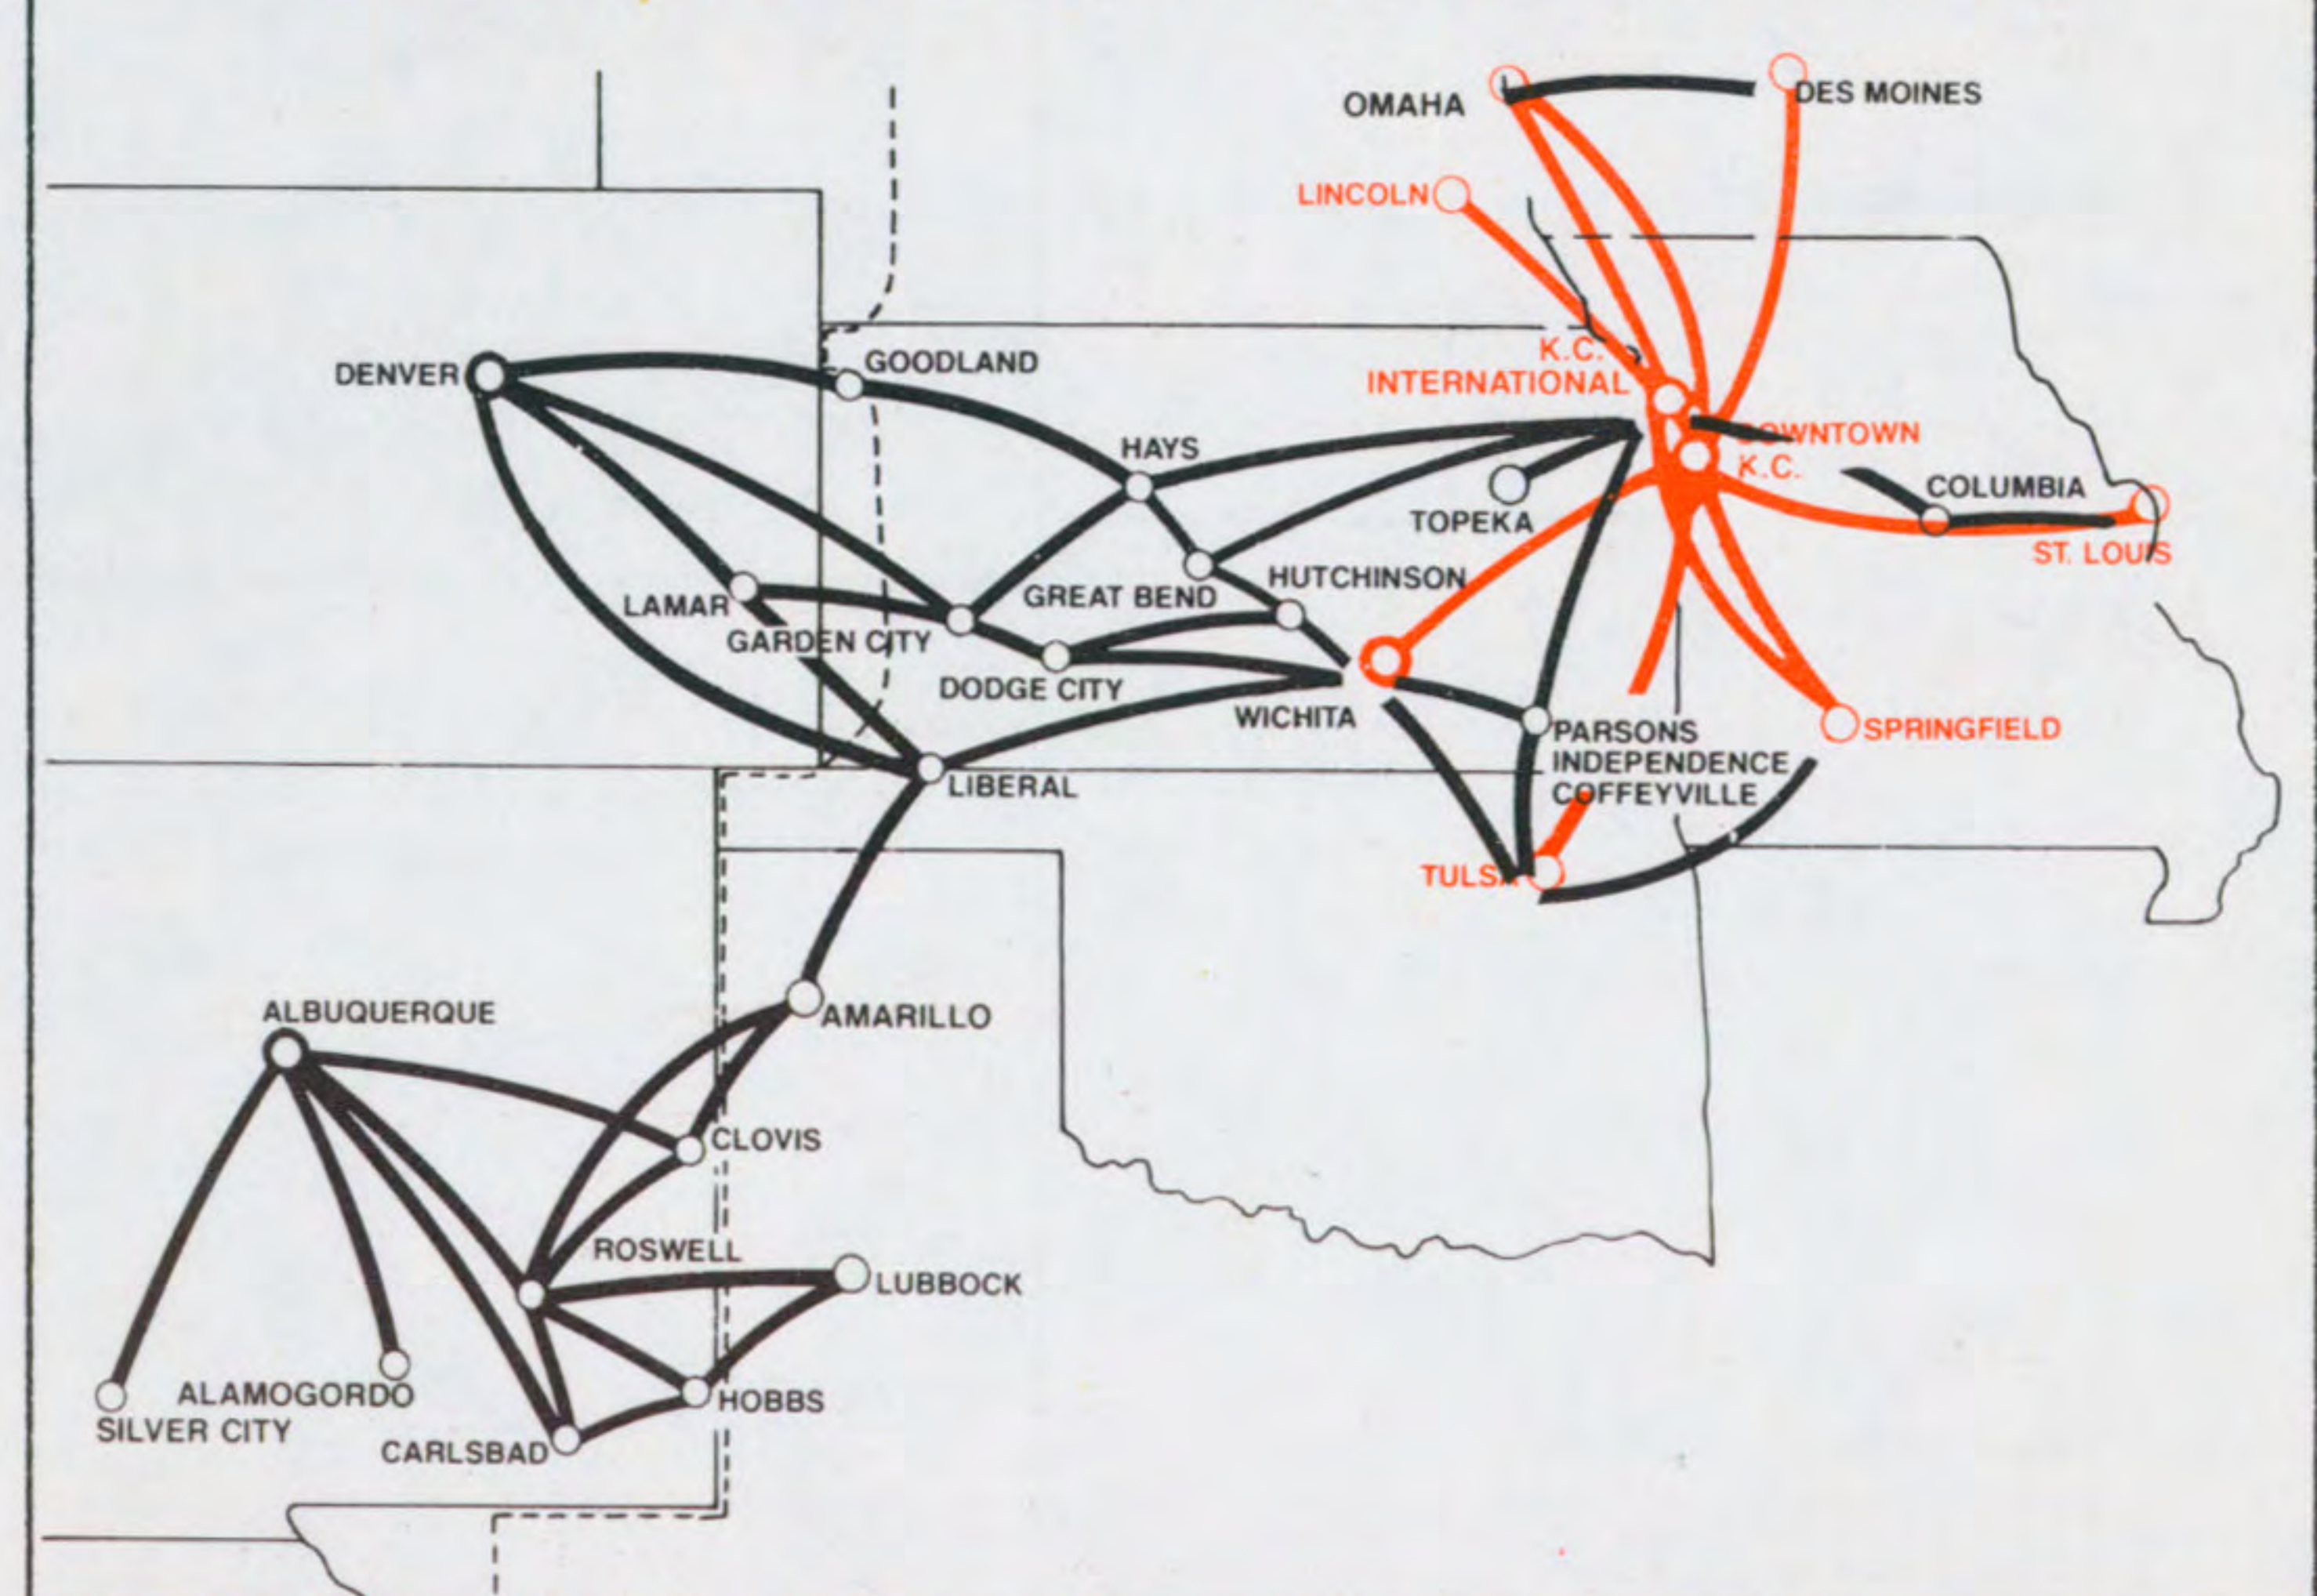

air midwest

SYSTEM TIMETABLE  
EFFECTIVE JUNE 1, 1981

NEW LIBERAL NONSTOP TO DENVER

DOWNTOWN K.C. METRO ROUTES

SERVING 29 CITIES IN 8 STATES

**FROM:**  
**ALAMOGORDO, N.M. - M.D.T.**  
RESERVATIONS & CARGO 505-434-3160  
TOLL FREE: 800-835-2953