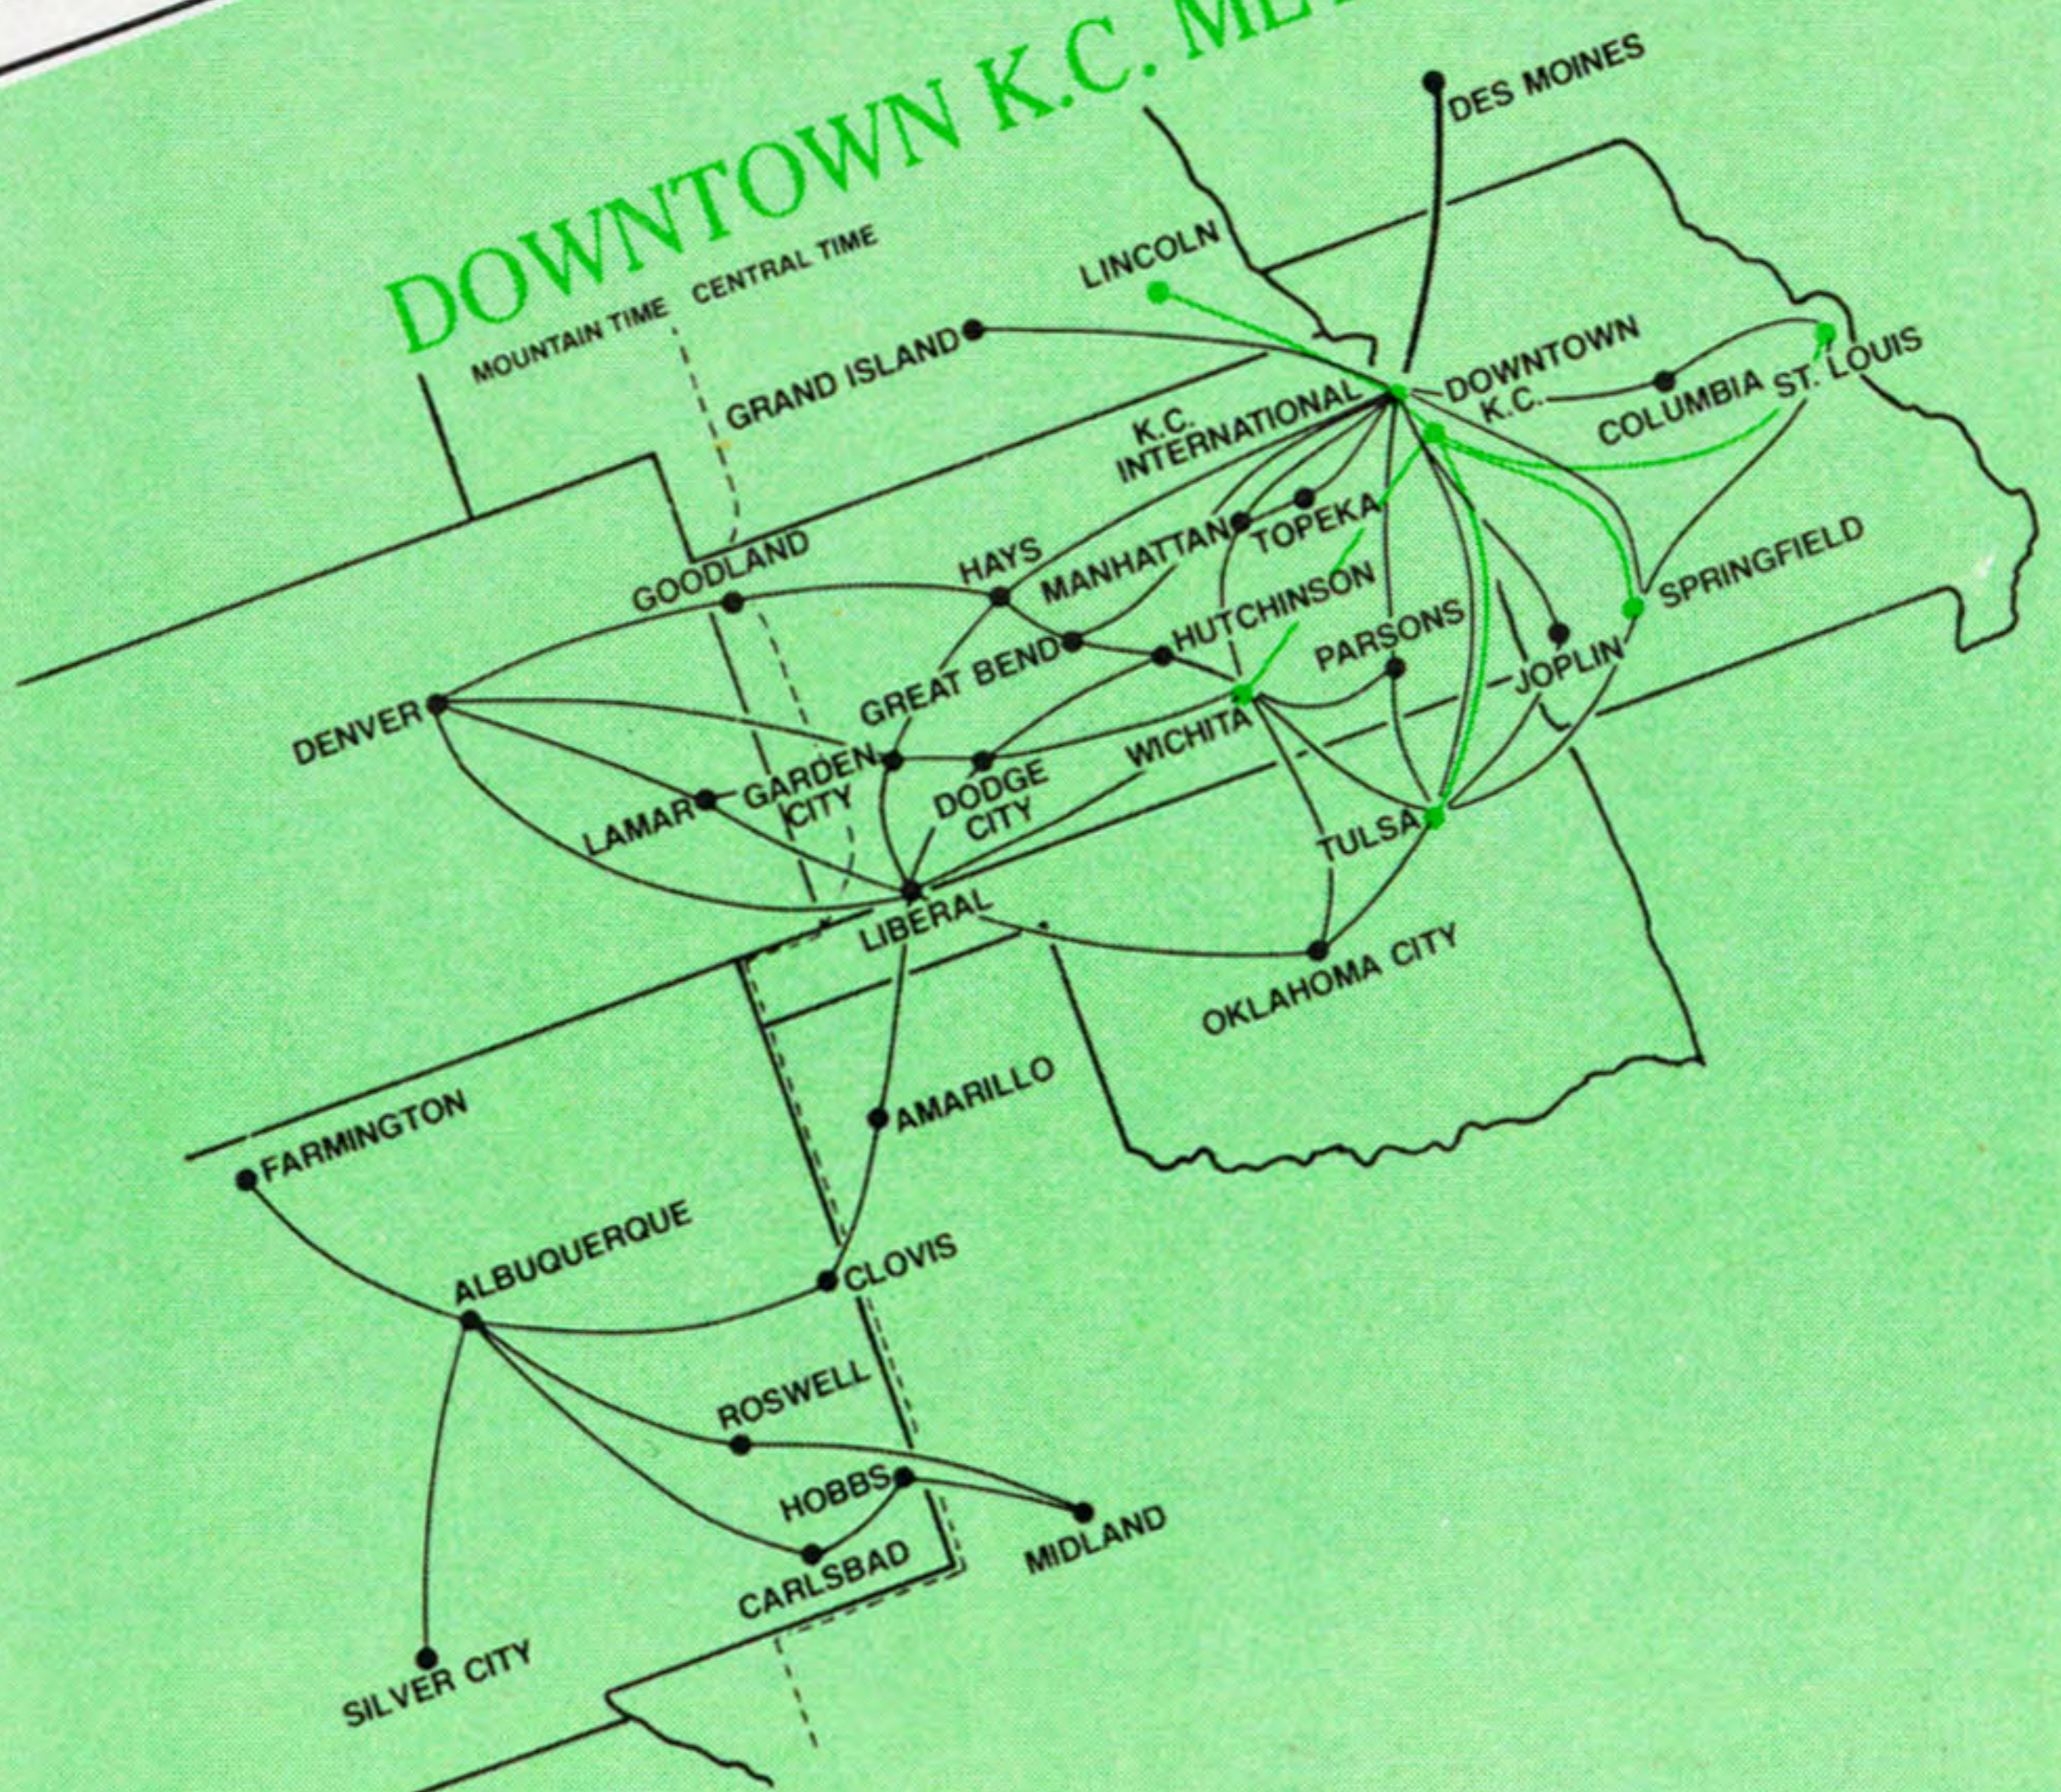

NEW FLIGHT TO DES MOINES FROM K.C.I.

ADDITIONAL SERVICE SEPTEMBER 15
MANHATTAN-K.C.I. & JOPLIN-K.C.I.

DOWNTOWN K.C. METRO ROUTES