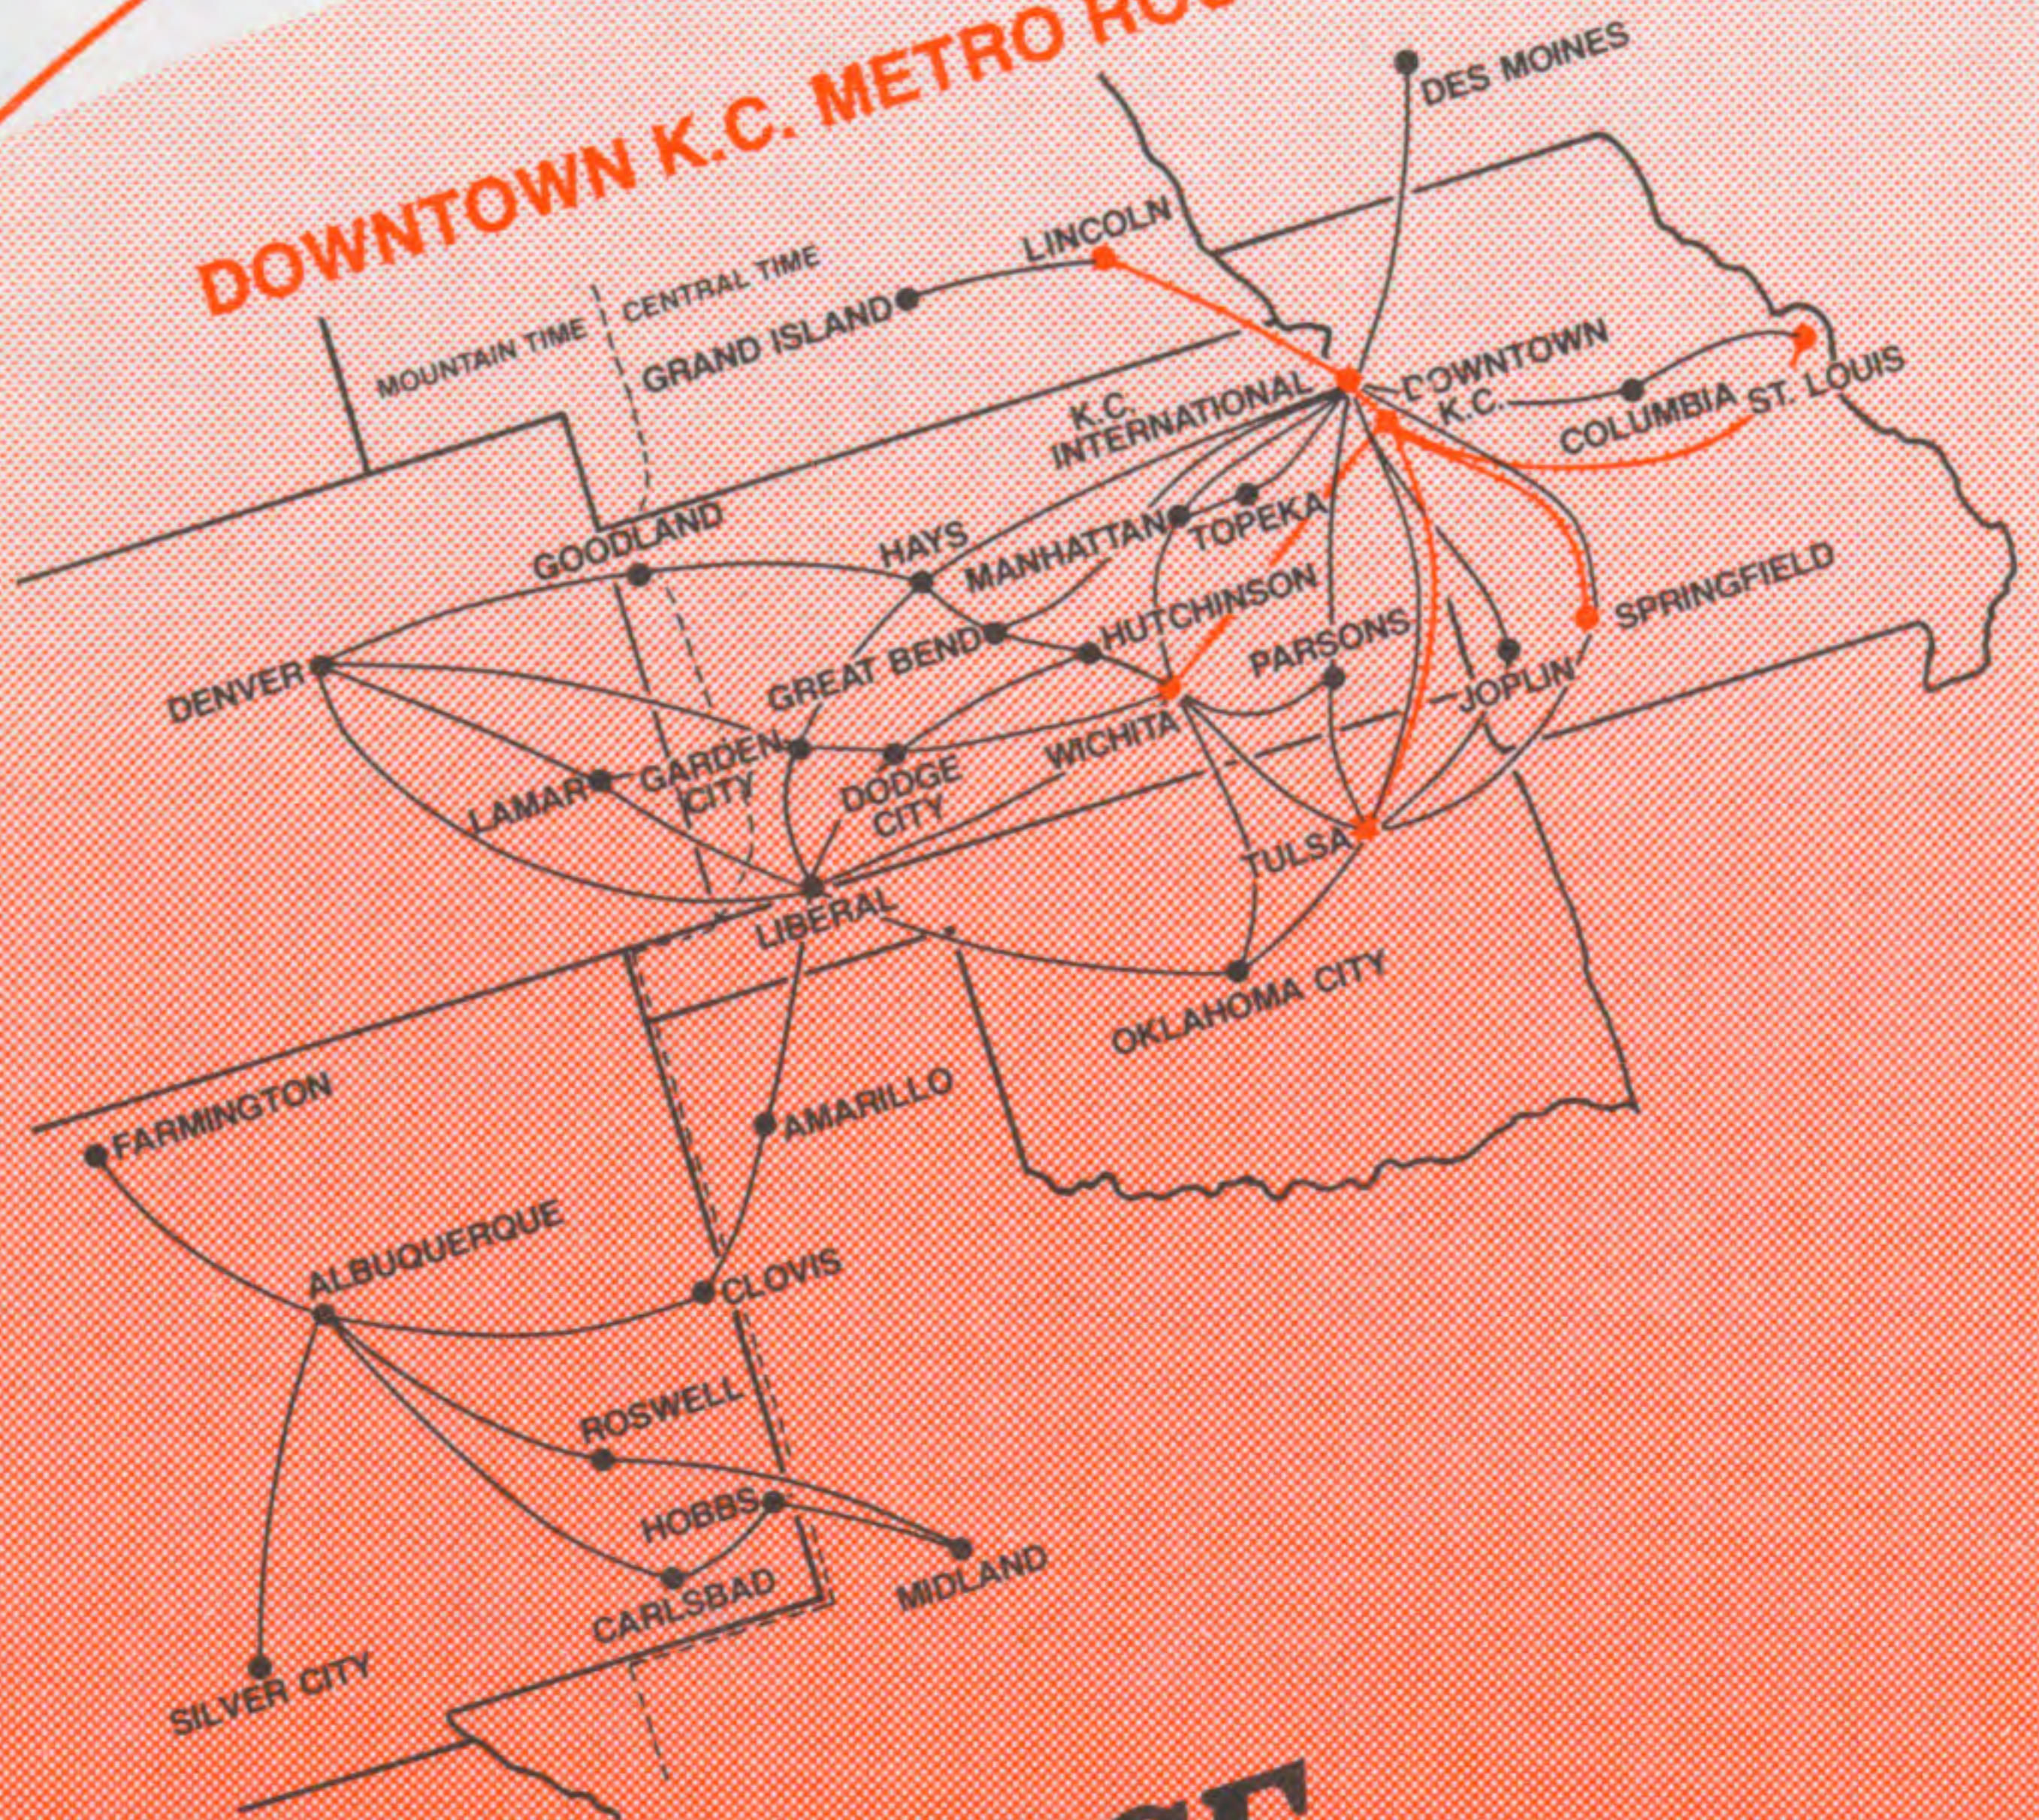

AIR MIDWEST®

SYSTEM TIMETABLE

EFFECTIVE SEPTEMBER 15, 1982

This little airline means business.

DOWNTOWN K.C. METRO ROUTES

**NEW SERVICE
GRAND ISLAND
TO LINCOLN**

ALSO...

**4th ROUND TRIP
MANHATTAN TO K.C.I.**

FROM:
LINCOLN, NE. - C.D.T.
RESERVATIONS & CARGO 402-475-1320
TOLL FREE: 800-835-2953

FREQ	LEAVE	ARRIVE	FLT	VIA
TO COLUMBIA, MISSOURI				
X7	6:25a	8:10a	831	
X67	11:25a	2:55p	822/844	MC1
TO GRAND ISLAND, NEBRASKA				
X6	1:20p	1:45p	104	0
X6	9:50p	10:15p	828	0
TO JOPLIN, MISSOURI				
X7	6:25a	11:10a	831/406	MC1
X6	3:50p	6:40p	814/405	MC1
TO KANSAS CITY INTERNATIONAL				
X7	6:25a	7:10a	831	0
X67	11:25a	12:10p	822	0
X6	2:30p	3:15p	105	0
X6	3:50p	4:35p	814	0
X6	6:50p	7:35p	827	0
6	1:45p	2:30p	612	0
TO SPRINGFIELD, MISSOURI				
X6	3:50p	6:30p	814/848	MC1
TO TULSA, OKLAHOMA				
X67	11:25a	4:10p	822/855	MC1
X6	3:50p	7:20p	814/405	MC1
TO WICHITA, KANSAS				
X67	6:25a	10:55a	831/852	MC1
X6	6:50p	9:30p	827/826	MC1

FROM:
OKLAHOMA CITY, OK D.S.T.
RESERVATIONS & CARGO 405-681-5517
TOLL FREE: 800-835-2953

FREQ	LEAVE	ARRIVE	FLT	VIA
TO DENVER, COLORADO				
X6	5:10p	6:55p	505	2
TO DES MOINES, IOWA				
X7	7:25a	12:30p	400/905	MC1
TO JOPLIN, MISSOURI				
X7	7:25a	8:45a	400	1
TO KANSAS CITY INTERNATIONAL				
X7	7:25a	9:40a	400	2
TO LAMAR, COLORADO				
X6	5:10p	6:00p	505	1
TO LIBERAL, KANSAS				
X6	5:10a	6:10p	505	0
X67	9:00a	12:20p	917/832	ICT
TO TULSA, OKLAHOMA				
X7	7:25a	8:00a	400	0
TO WICHITA, KANSAS				
X67	9:00a	9:45a	917	0
X67	5:00p	5:45p	919	0