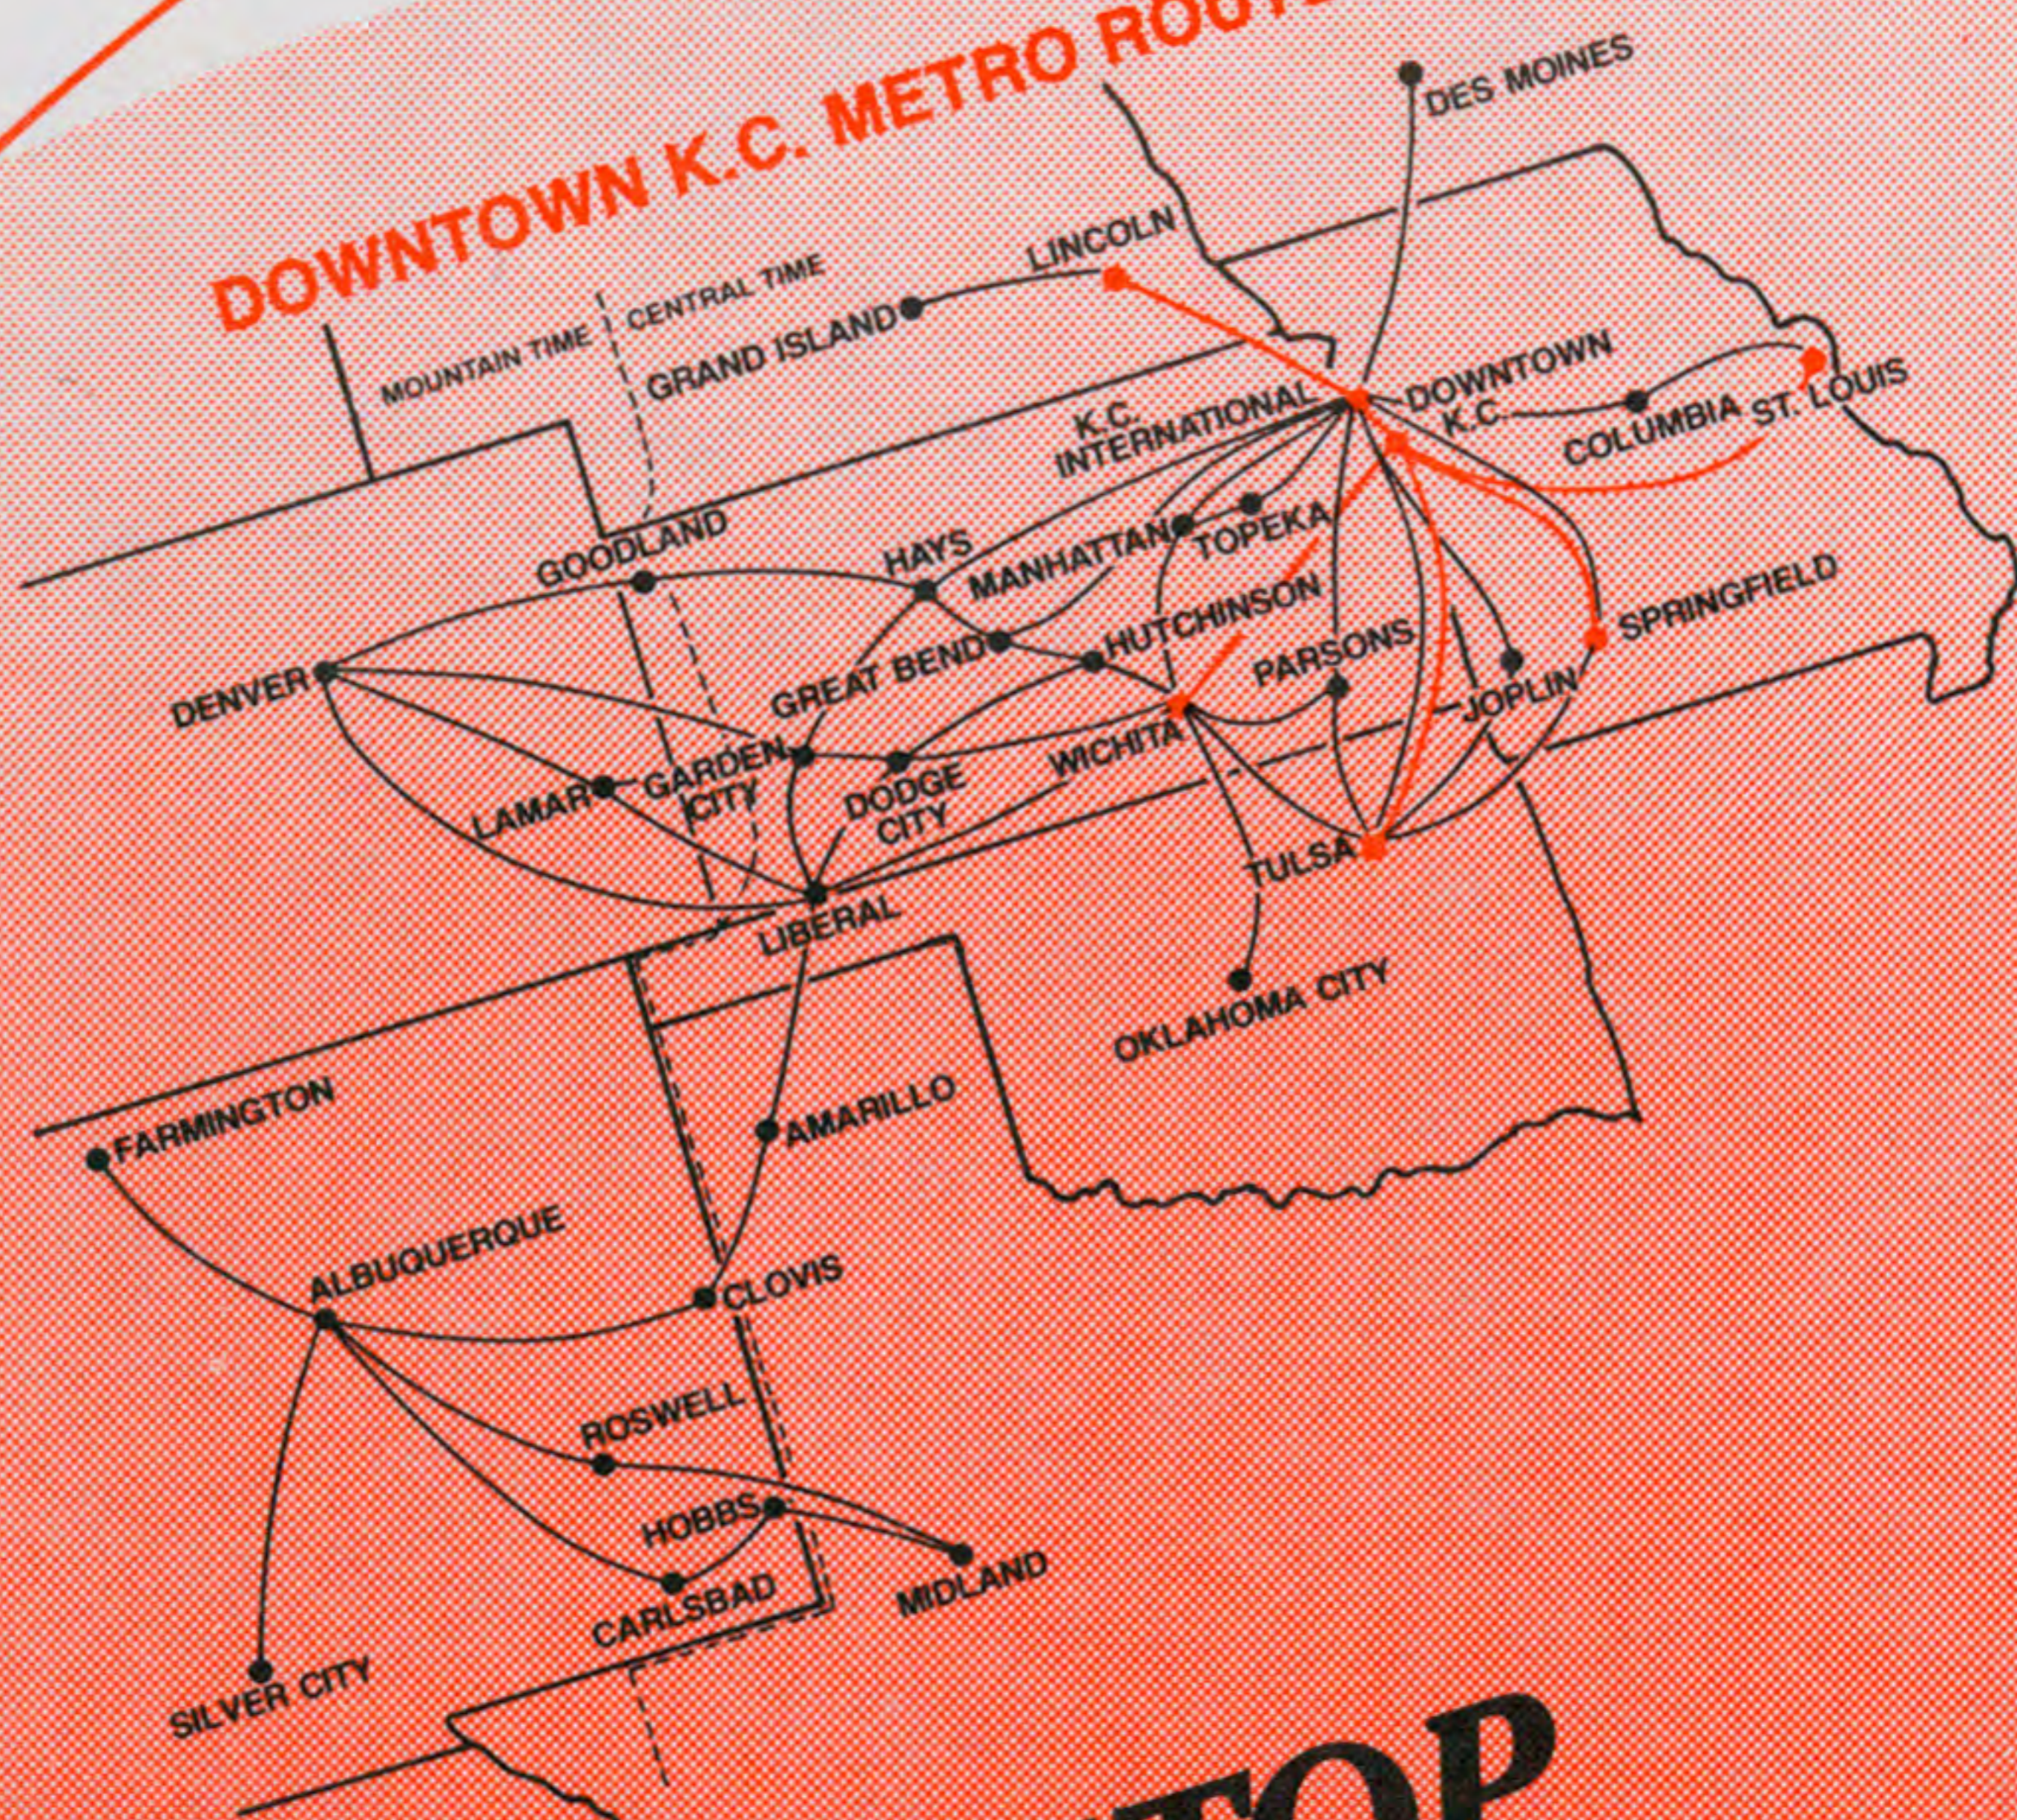

AIR MIDWEST®

SYSTEM TIMETABLE EFFECTIVE OCTOBER 31, 1982

This little airline means business.

DOWNTOWN K.C. METRO ROUTES

**FLY NON-STOP
TO K.C.I. FROM
10 CITIES
DIRECT SERVICE
TO K.C.I.
FROM 20 CITIES**

CONT.

LINCOLN, NE. - C.D.T.

Table with columns: FREQ, LEAVE, ARRIVE, FLT, VIA. Rows include destinations like JOPLIN, MISSOURI; KANSAS CITY INTERNATIONAL; SPRINGFIELD, MISSOURI; TULSA, OKLAHOMA; WICHITA, KANSAS.

FROM: OKLAHOMA CITY, OK D.S.T.
RESERVATIONS & CARGO 405-681-5517
TOLL FREE: 800-835-2953

Table with columns: FREQ, LEAVE, ARRIVE, FLT, VIA. Rows include destinations like DODGE CITY, KANSAS; GARDEN CITY, KANSAS; LIBERAL, KANSAS; WICHITA, KANSAS.

Table with columns: FREQ, LEAVE, ARRIVE, FLT, VIA. Rows include destinations like KANSAS CITY INTERNATIONAL; DENVER, COLORADO; DODGE CITY, KANSAS; HAYS, KANSAS; JOPLIN, MISSOURI; OKLAHOMA CITY, OKLAHOMA; WICHITA, KANSAS.