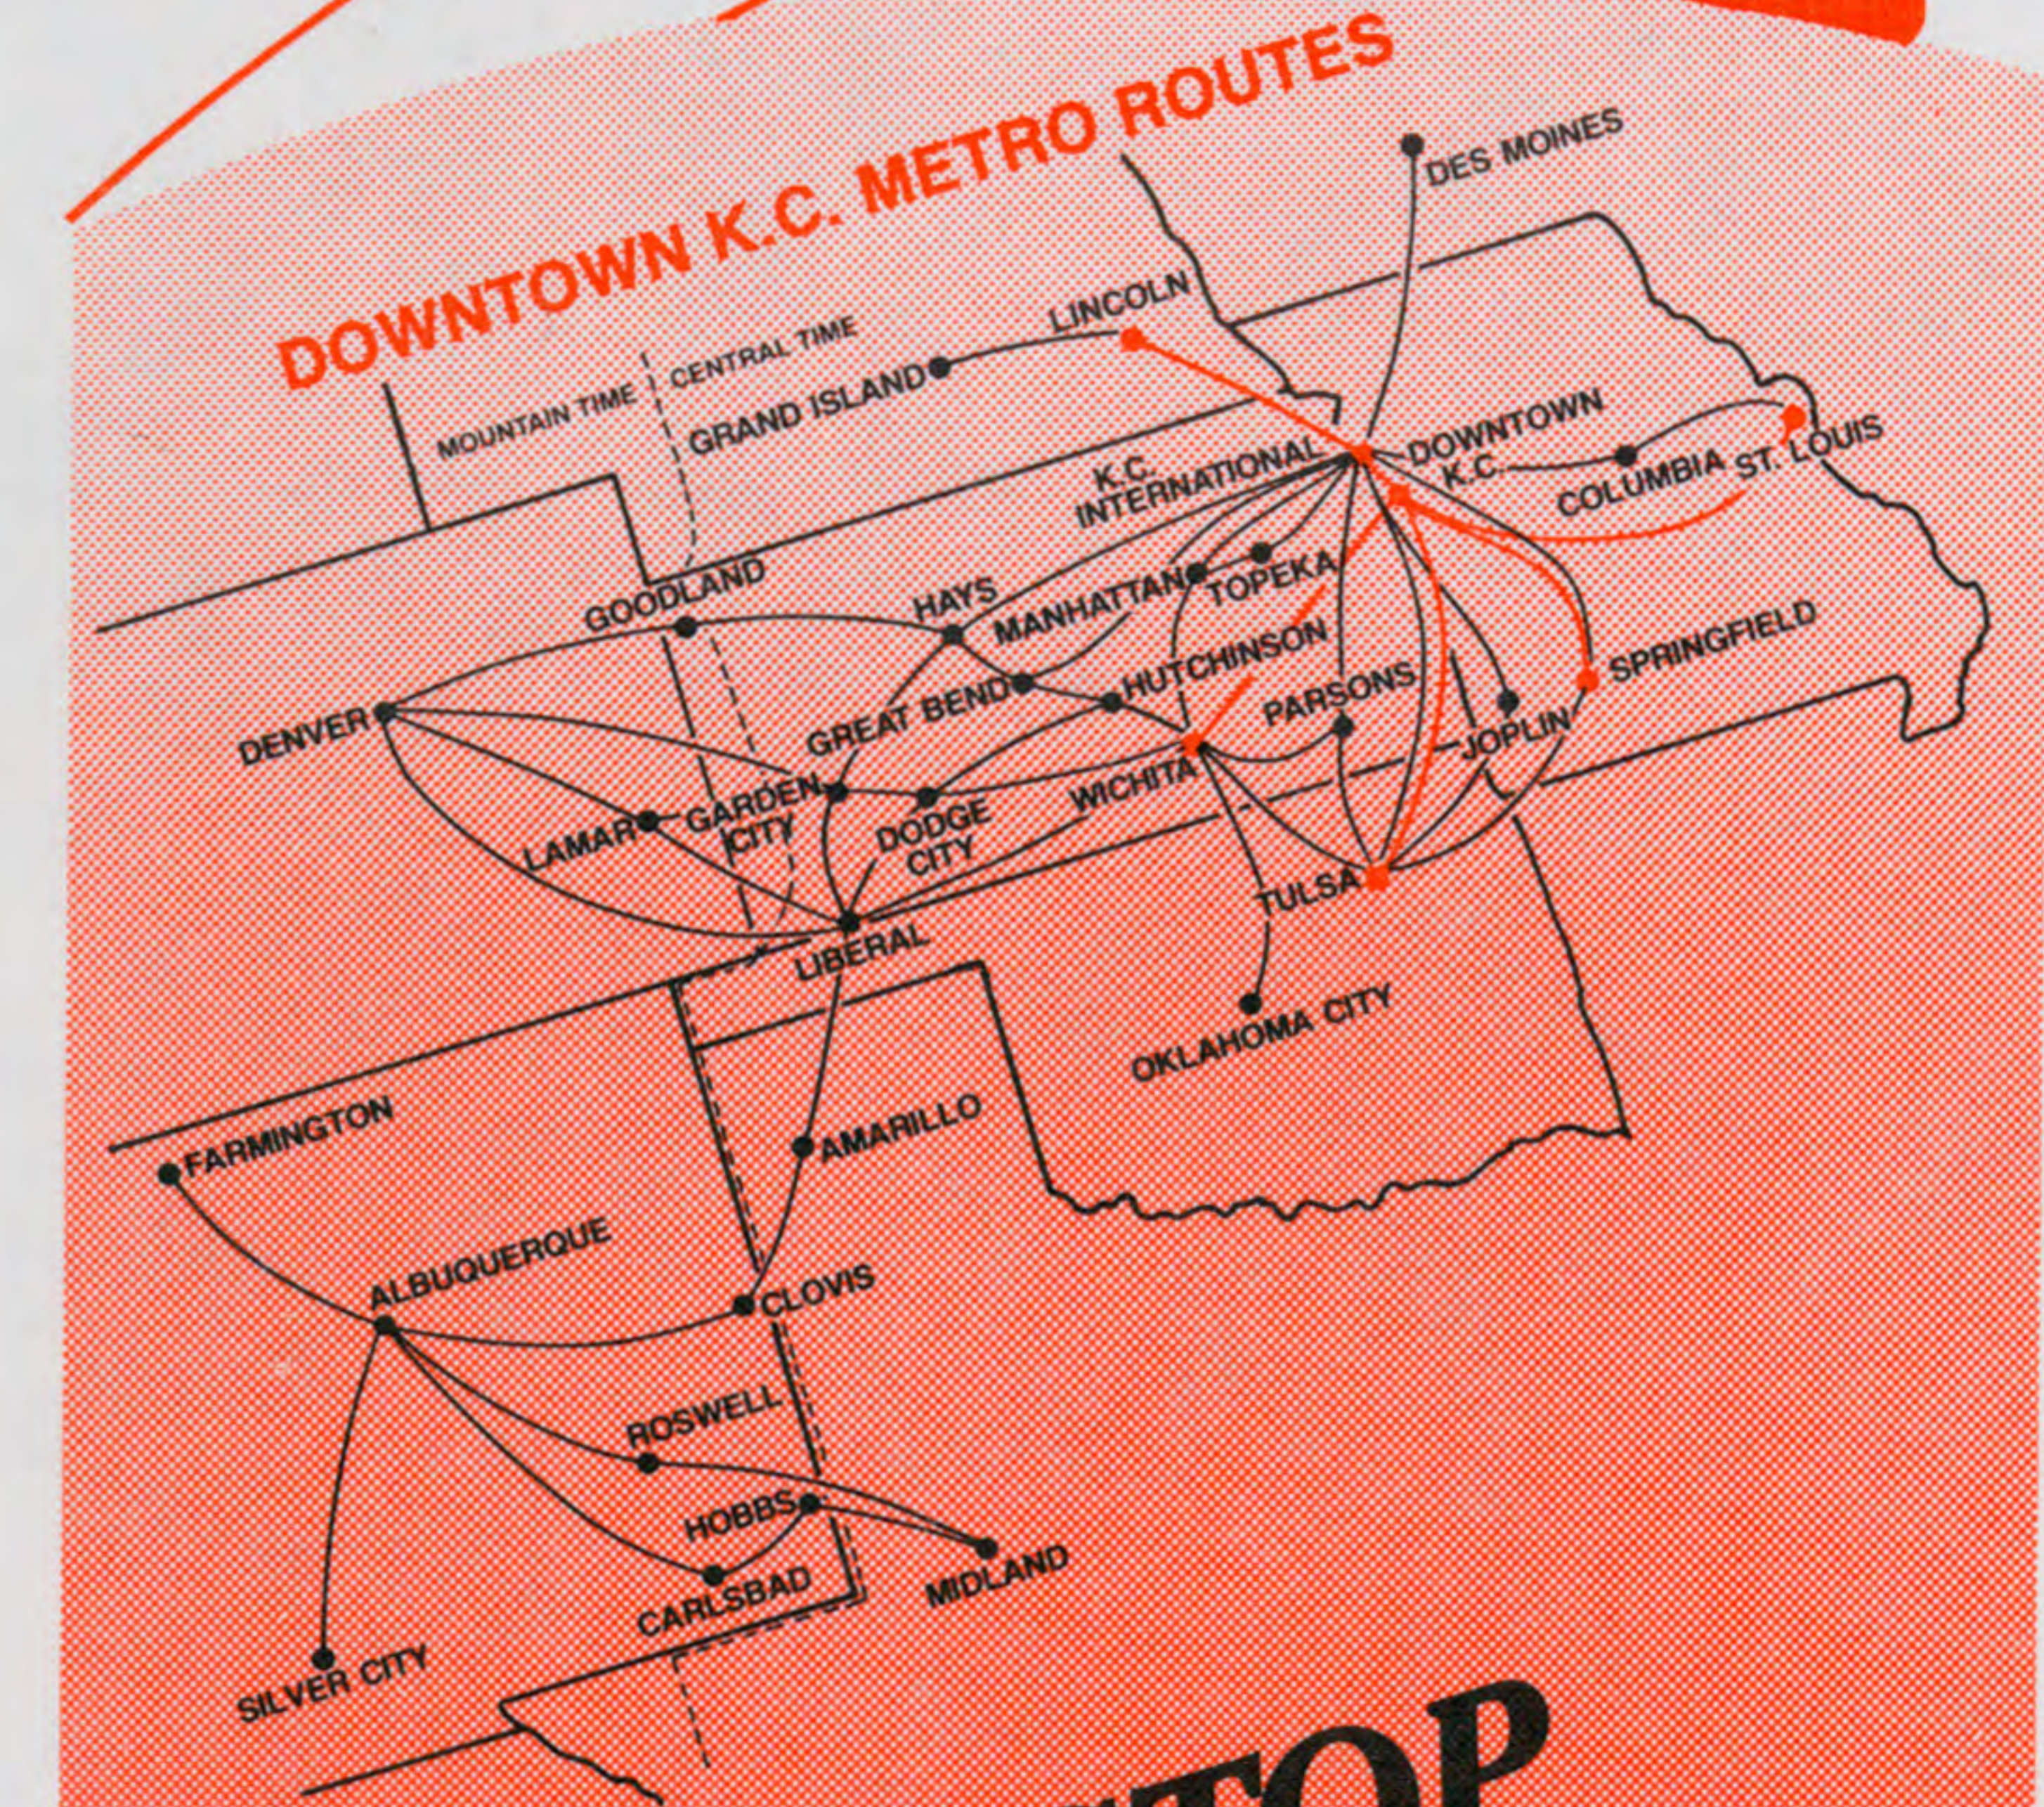

AIR MIDWEST®

SYSTEM TIMETABLE EFFECTIVE OCTOBER 31, 1982

This little airline means business.

DOWNTOWN K.C. METRO ROUTES

**FLY NON-STOP
TO K.C.I. FROM
10 CITIES
DIRECT SERVICE
TO K.C.I.
FROM 20 CITIES**

CONT.

LINCOLN, NE. - C.D.T.

Table with columns: FREQ, LEAVE, ARRIVE, FLT, VIA. Rows include destinations like JOPLIN, MISSOURI; KANSAS CITY INTERNATIONAL; SPRINGFIELD, MISSOURI; TULSA, OKLAHOMA; WICHITA, KANSAS.

Table with columns: FREQ, LEAVE, ARRIVE, FLT, VIA. Rows include destinations like KANSAS CITY INTERNATIONAL; DENVER, COLORADO; DODGE CITY, KANSAS; HAYS, KANSAS; JOPLIN, MISSOURI; OKLAHOMA CITY, OKLAHOMA; WICHITA, KANSAS.

Schedule Subject To Change Without Notice

SYSTEM TIMETABLE
EFFECTIVE OCTOBER 31, 1982

This little airline means business.

FLY NON-STOP TO K.C.I. FROM 10 CITIES DIRECT SERVICE TO K.C.I. FROM 20 CITIES

P.O. Box 7724
Wichita, Kansas 67277