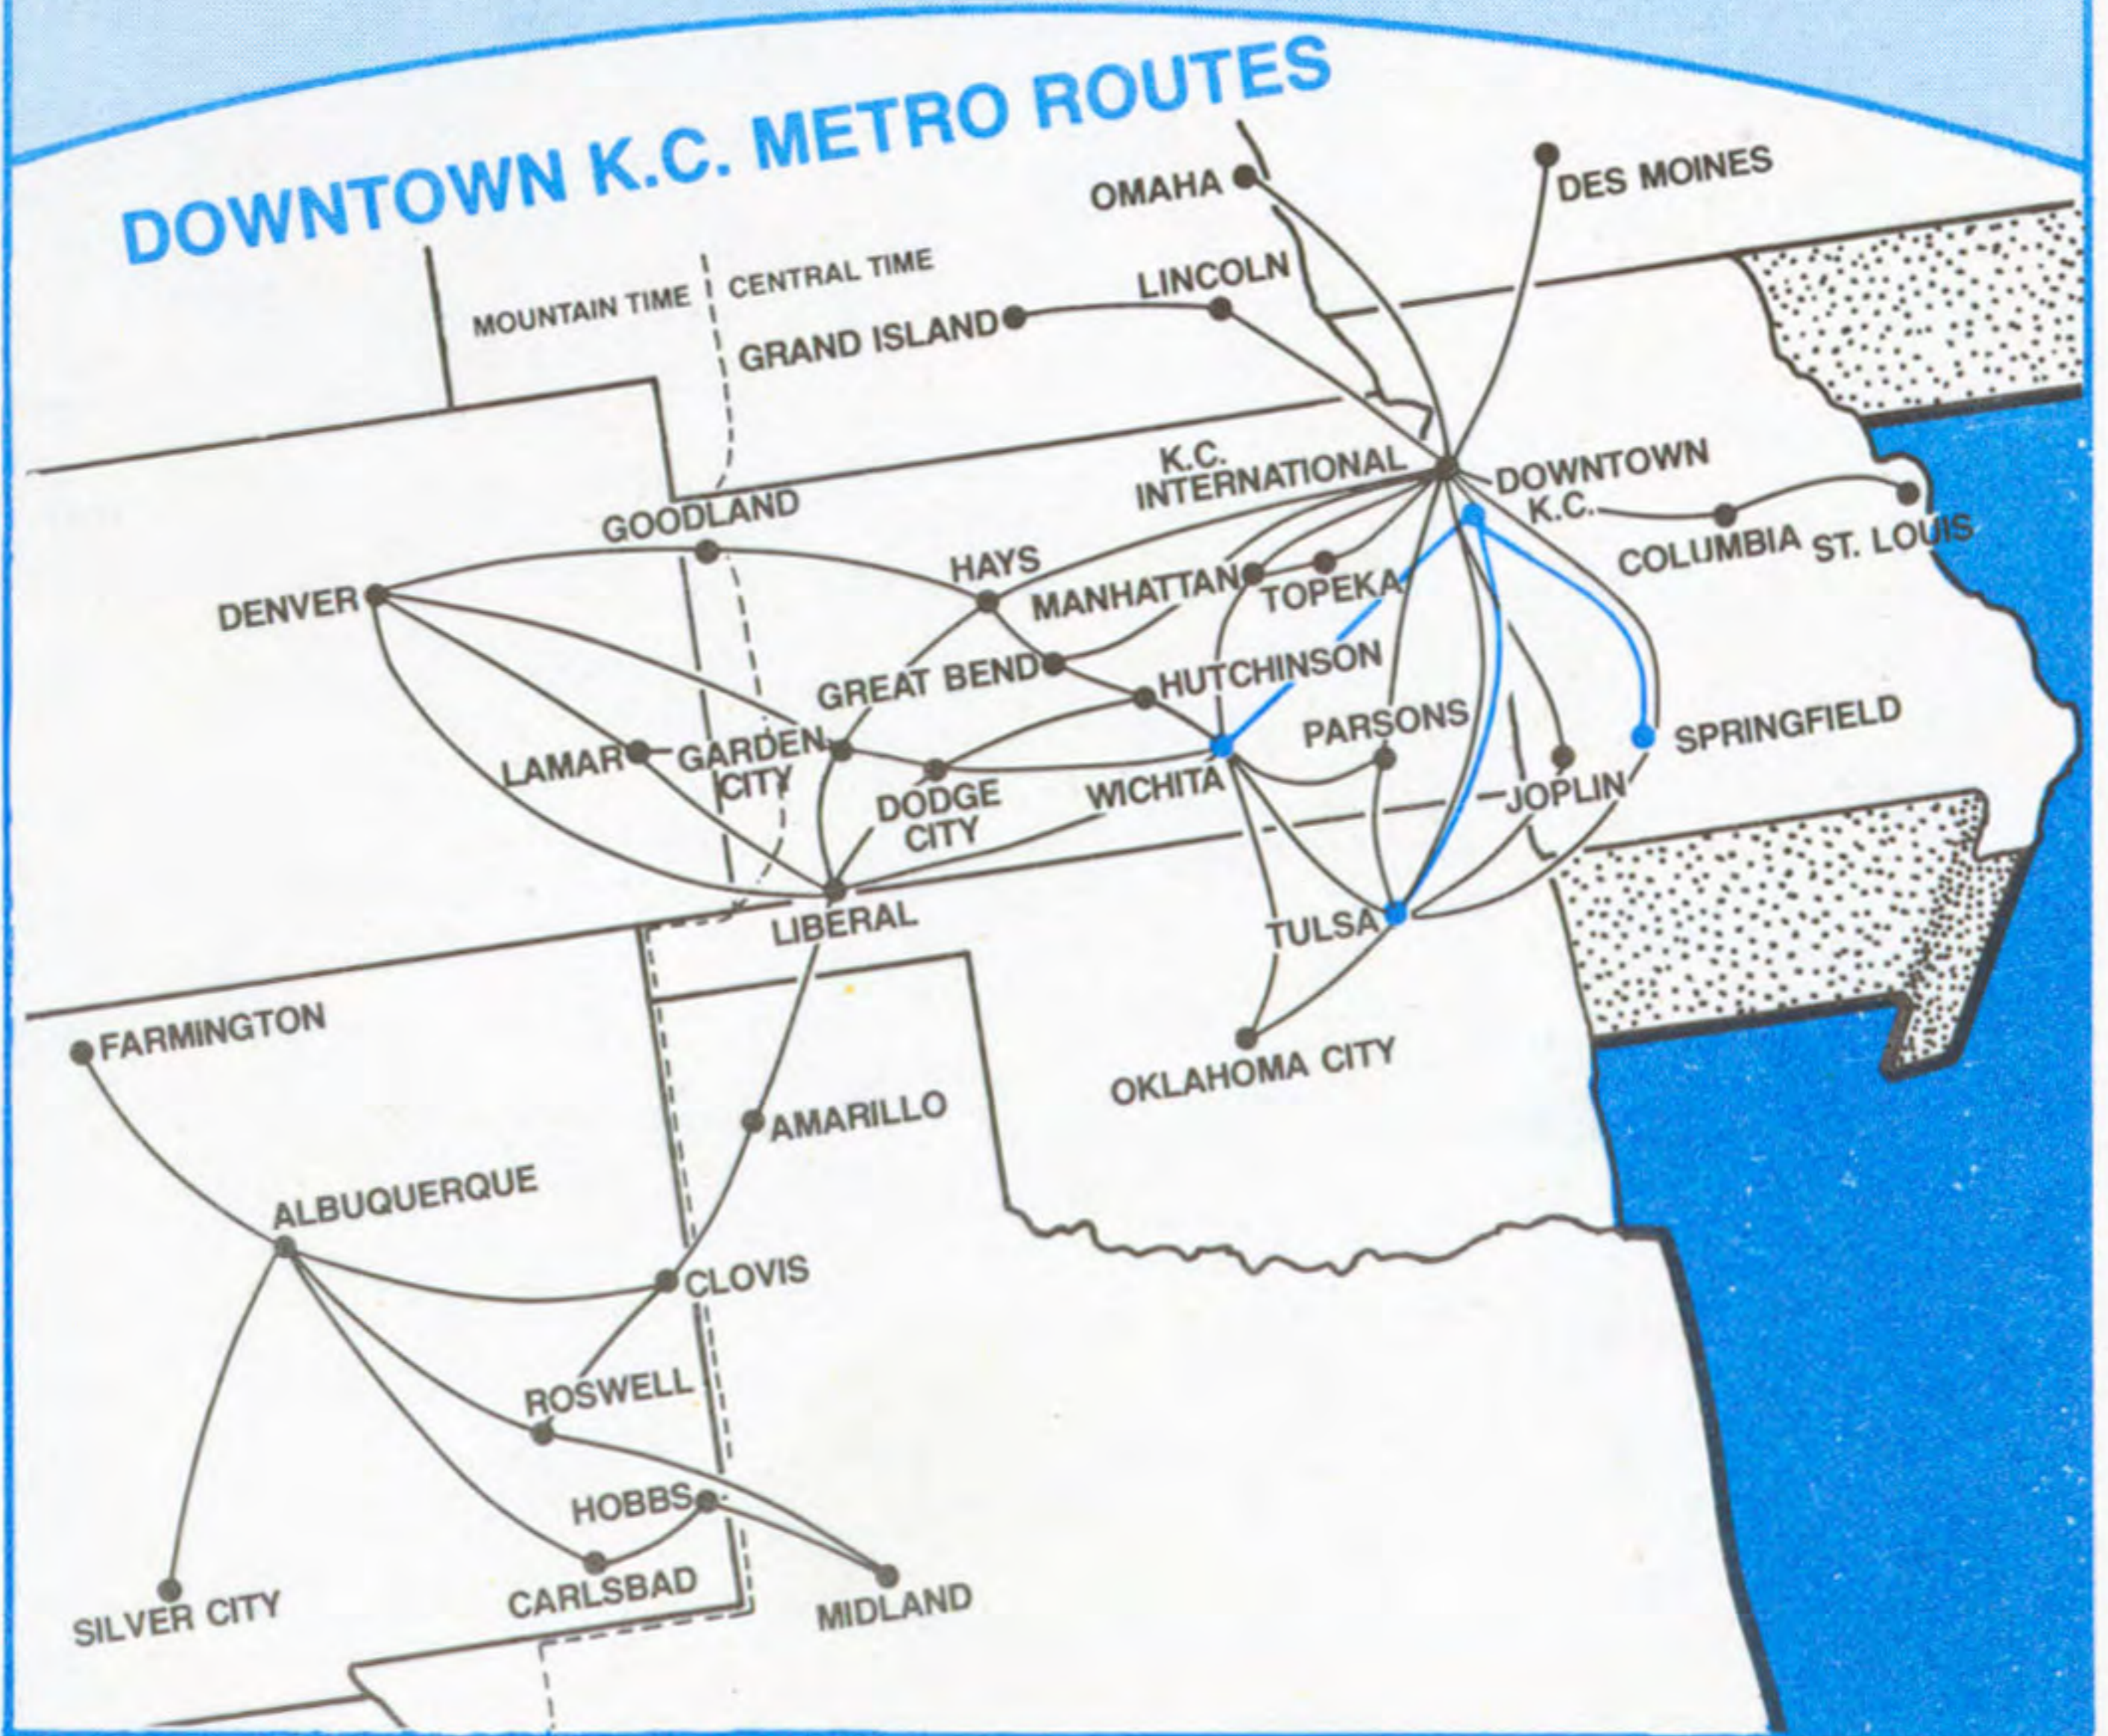

AIR MIDWEST®

SYSTEM TIMETABLE

EFFECTIVE DECEMBER 15, 1982

Now Flying Omaha To KCI

New Service Salina to
Denver, KCI, & Wichita
Effective Jan. 6, 1983

This little airline means business.

CONT.

LIBERAL, KS. - C.S.T.

LINCOLN, NE. - C.S.T.
RESERVATIONS & CARGO 402-475-1320
TOLL FREE: 800-835-2953

FREQ	LEAVE	ARRIVE	FLT	VIA
TO COLUMBIA, MISSOURI				
X7	6:25a	8:10a	831	1
X67	11:55a	3:05p	822/844	MCI
X6	2:30p	5:20p	105/107	MCI
TO GRAND ISLAND, NEBRASKA				
X6	1:20p	1:45p	104	0
X6	9:50p	10:15p	828	0
TO JOPLIN, MISSOURI				
X7	6:25a	11:30a	831/406	MCI
X67	11:55a	3:00p	822/911	MCI
X6	3:50p	6:40p	814/405	MCI
TO KANSAS CITY INTERNATIONAL				
X7	6:25a	7:10a	831	0
X67	11:55a	12:20p	822	0
X6	2:30p	3:15p	105	0
X6	3:50p	4:35p	814	0
X6	6:50p	7:35p	827	0
6	1:45p	2:30p	612	0
TO SPRINGFIELD, MISSOURI				
X67	6:25a	11:40a	831/812	MCI
X67	11:55a	3:40p	822/824	MCI
X6	2:30p	4:30p	105/218	MCI
X6	3:50p	6:30p	814/848	MCI
TO TULSA, OKLAHOMA				
X7	6:25a	12:10p	831/406	MCI
X67	11:55a	4:10p	822/855	MCI
X6	3:50p	7:20p	814/405	MCI
TO WICHITA, KANSAS				
X67	6:25a	10:55a	831/852	MCI
X67	11:55a	3:00p	822/918	MCI
X6	6:50p	9:05p	827/846	MCI
X67	2:30p	5:05p	105/104	MCI