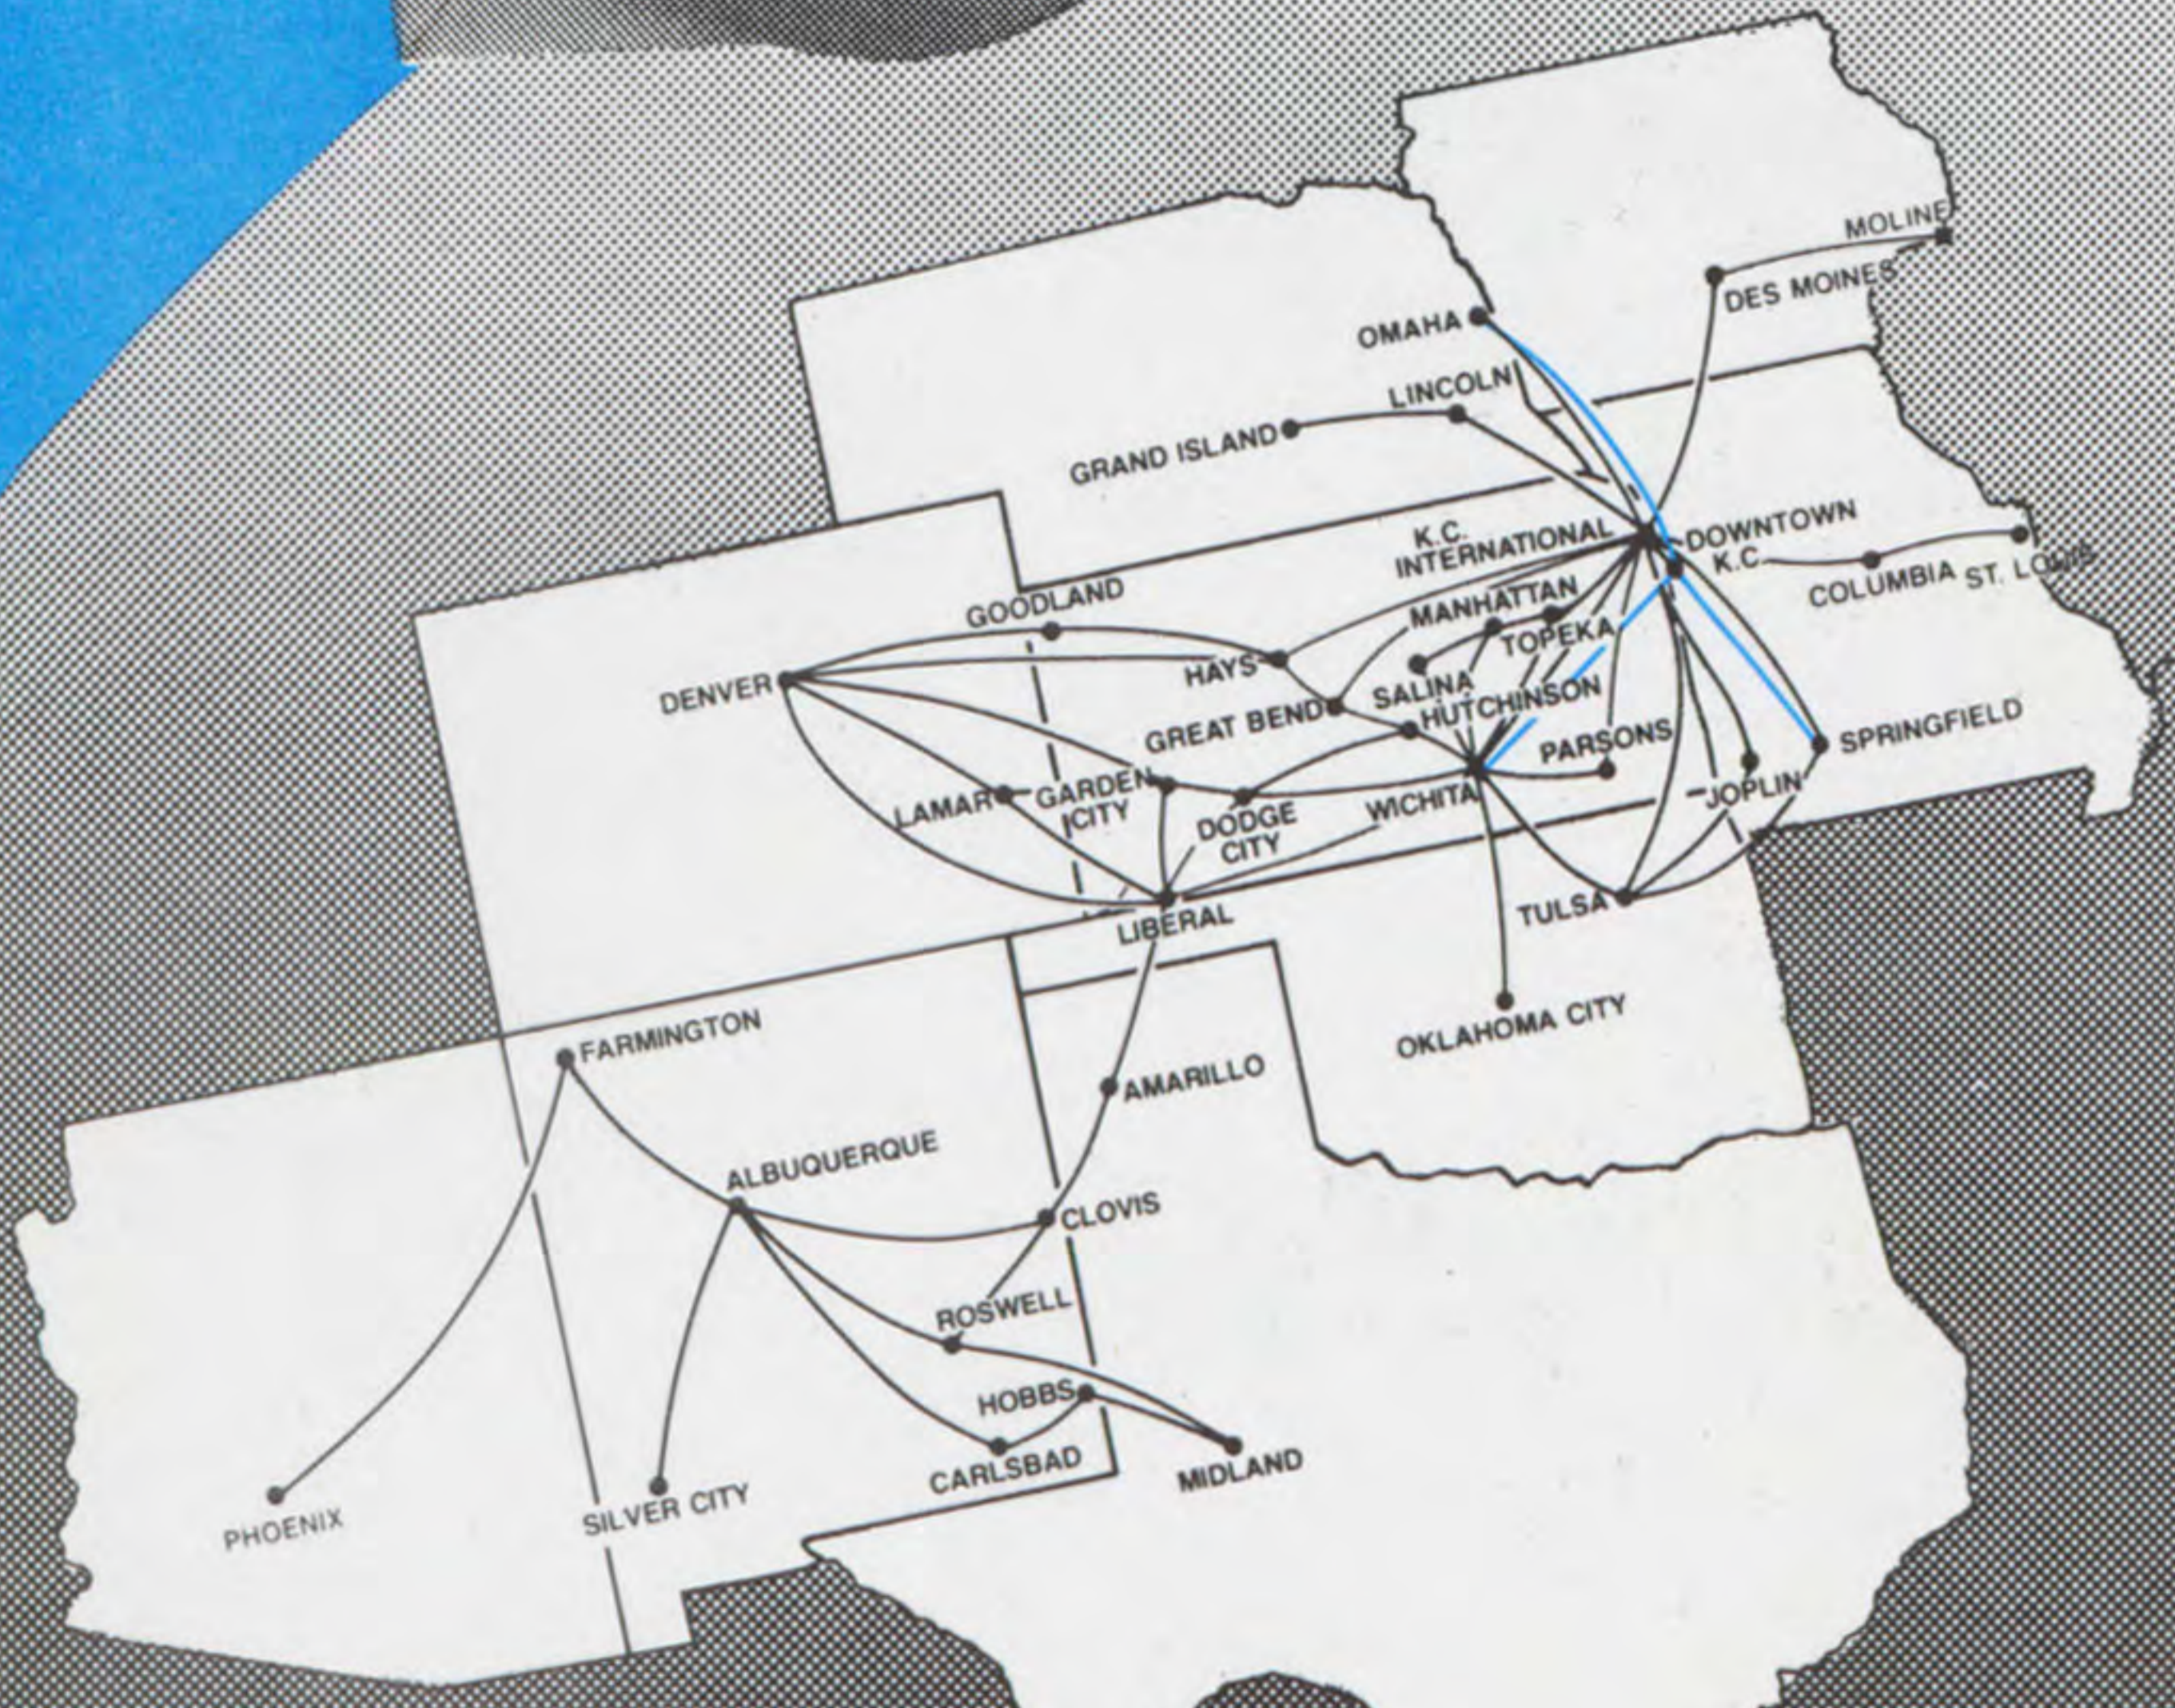

# AIR MIDWEST®

## SYSTEM TIMETABLE

EFFECTIVE OCTOBER 31, 1983

*Now Serving...  
36 Cities in  
10 States*

***DOWNTOWN K.C.  
METRO ROUTES***

***For Information & Reservations 1-800-835-2953***