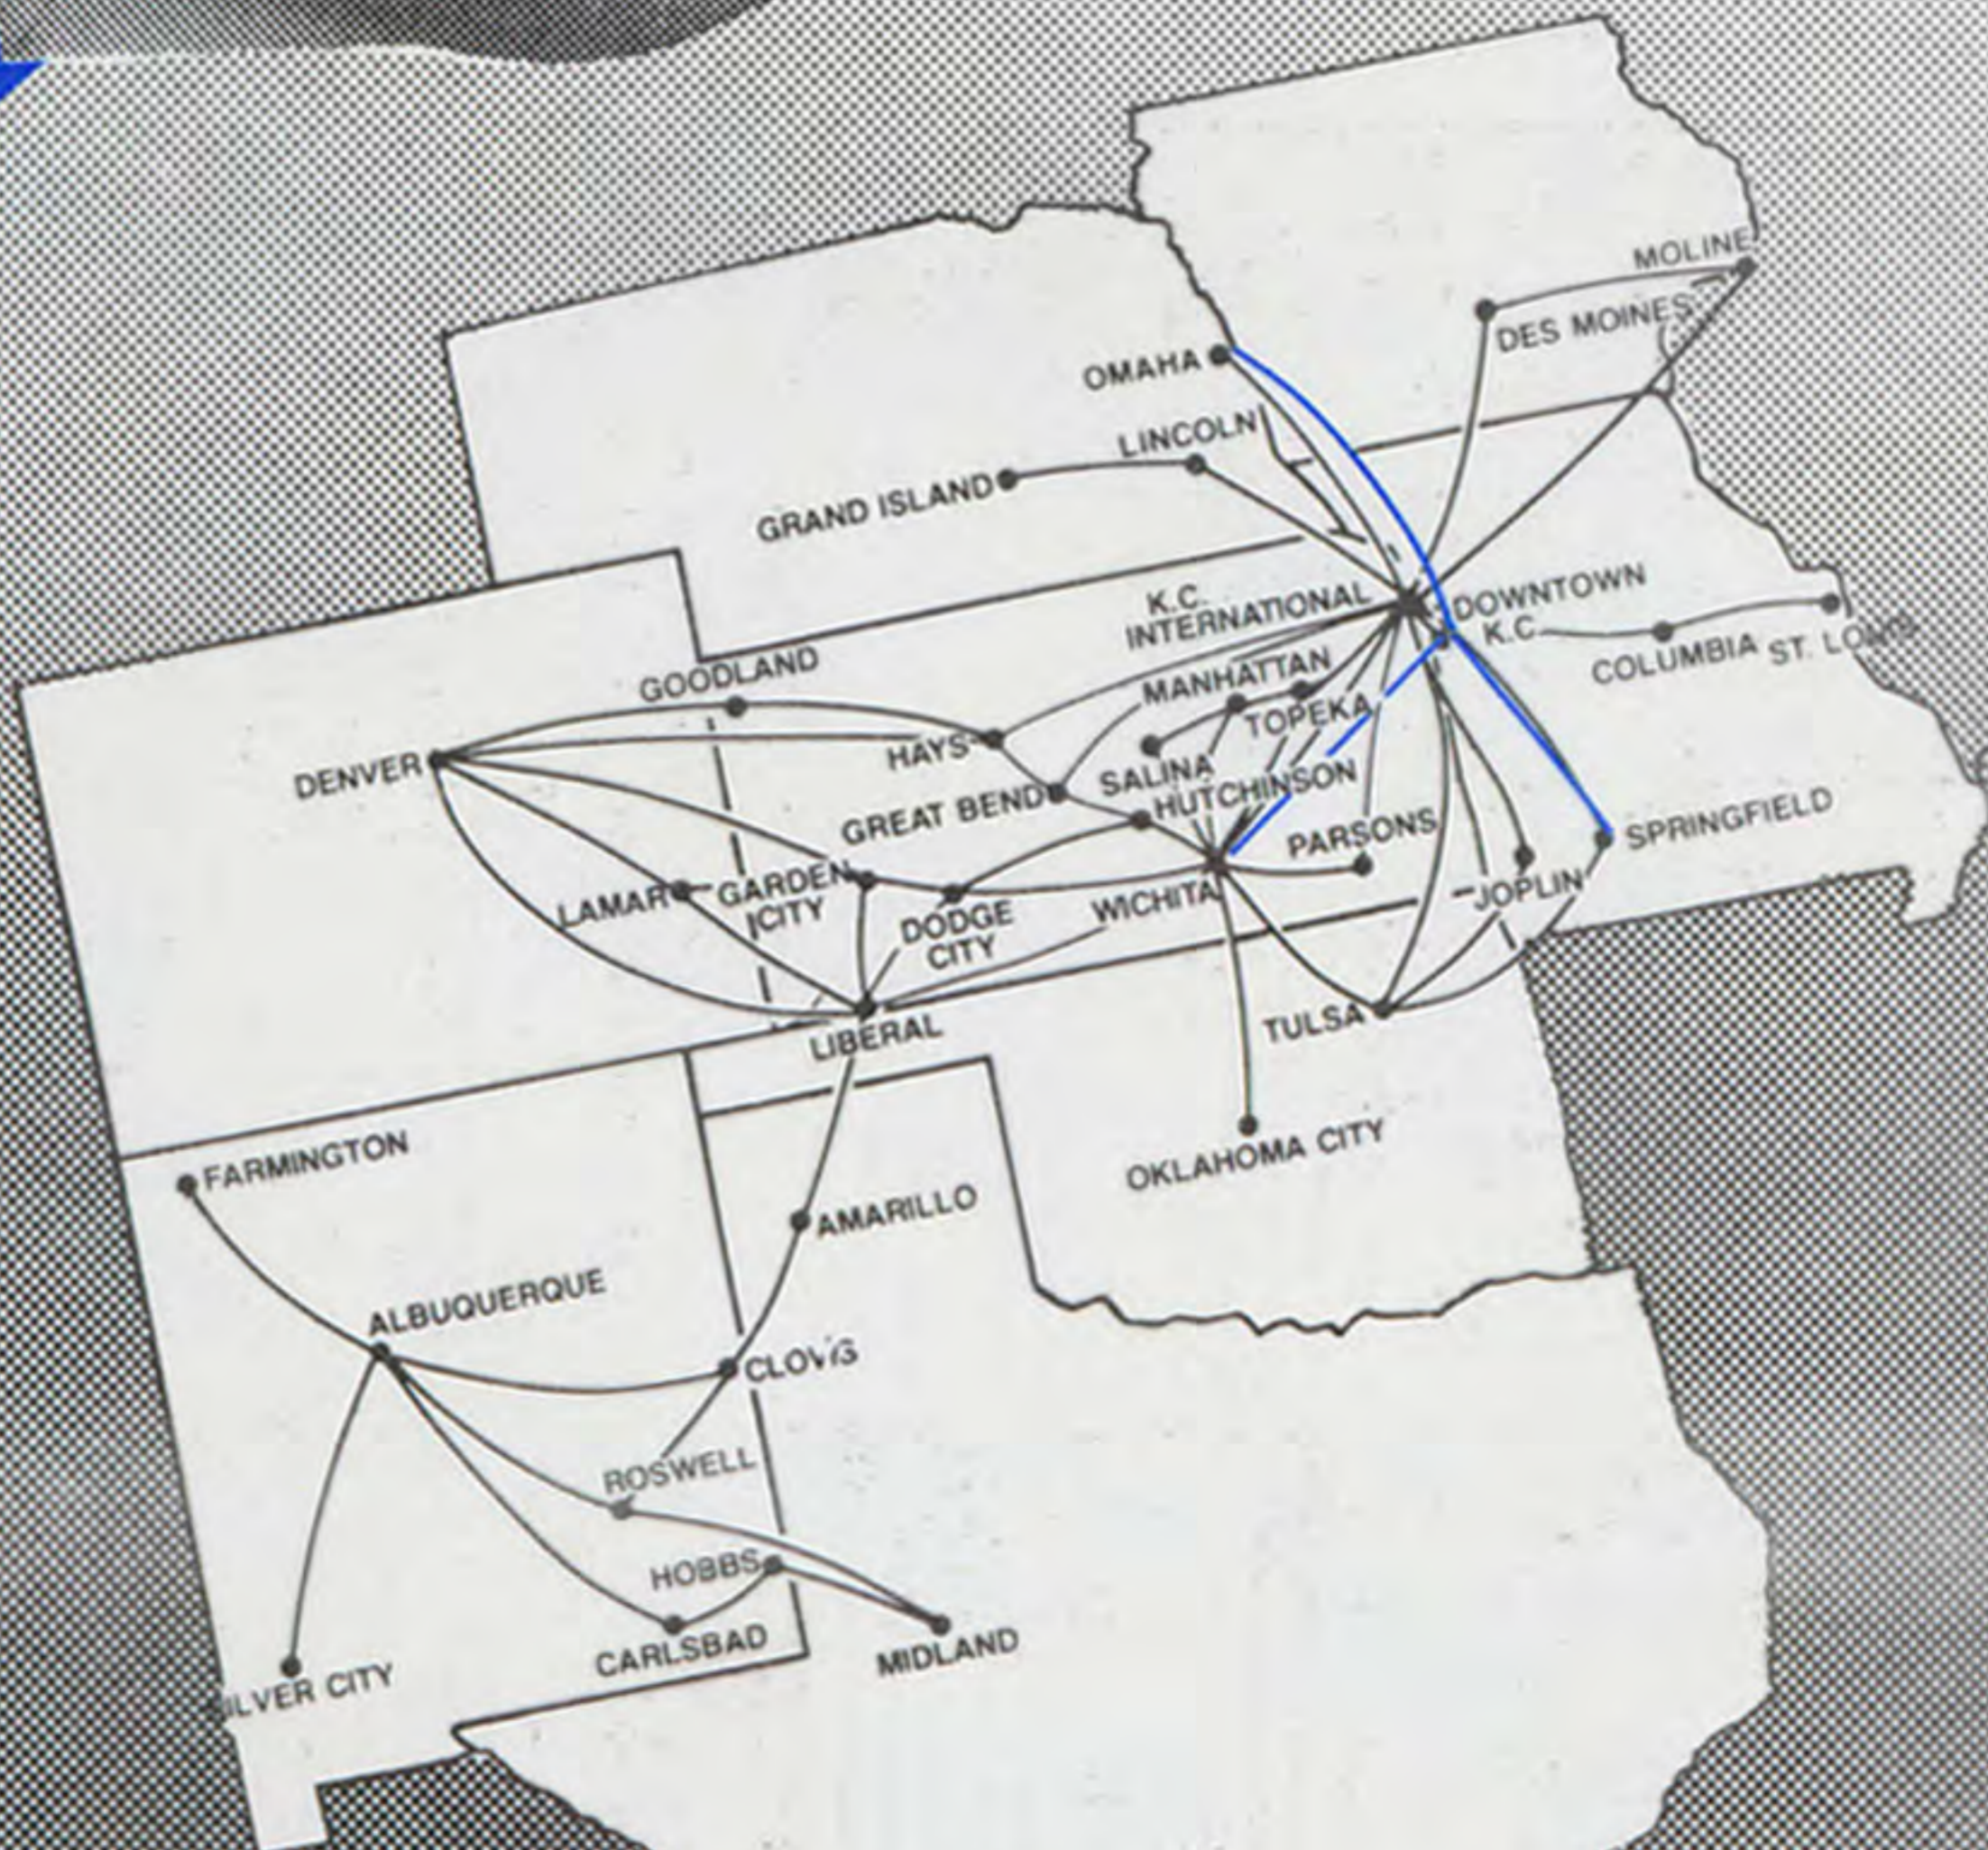

AIR MIDWEST®

SYSTEM TIMETABLE

Effective Jan. 1, 1984

Now Operating
6 Round Trips
Farmington-
Albuquerque
5 Round Trips
Roswell-
Albuquerque

Now Operating
from Terminal A
Gates 1 & 2 at KCI

**DOWNTOWN K.C.
METRO ROUTES**