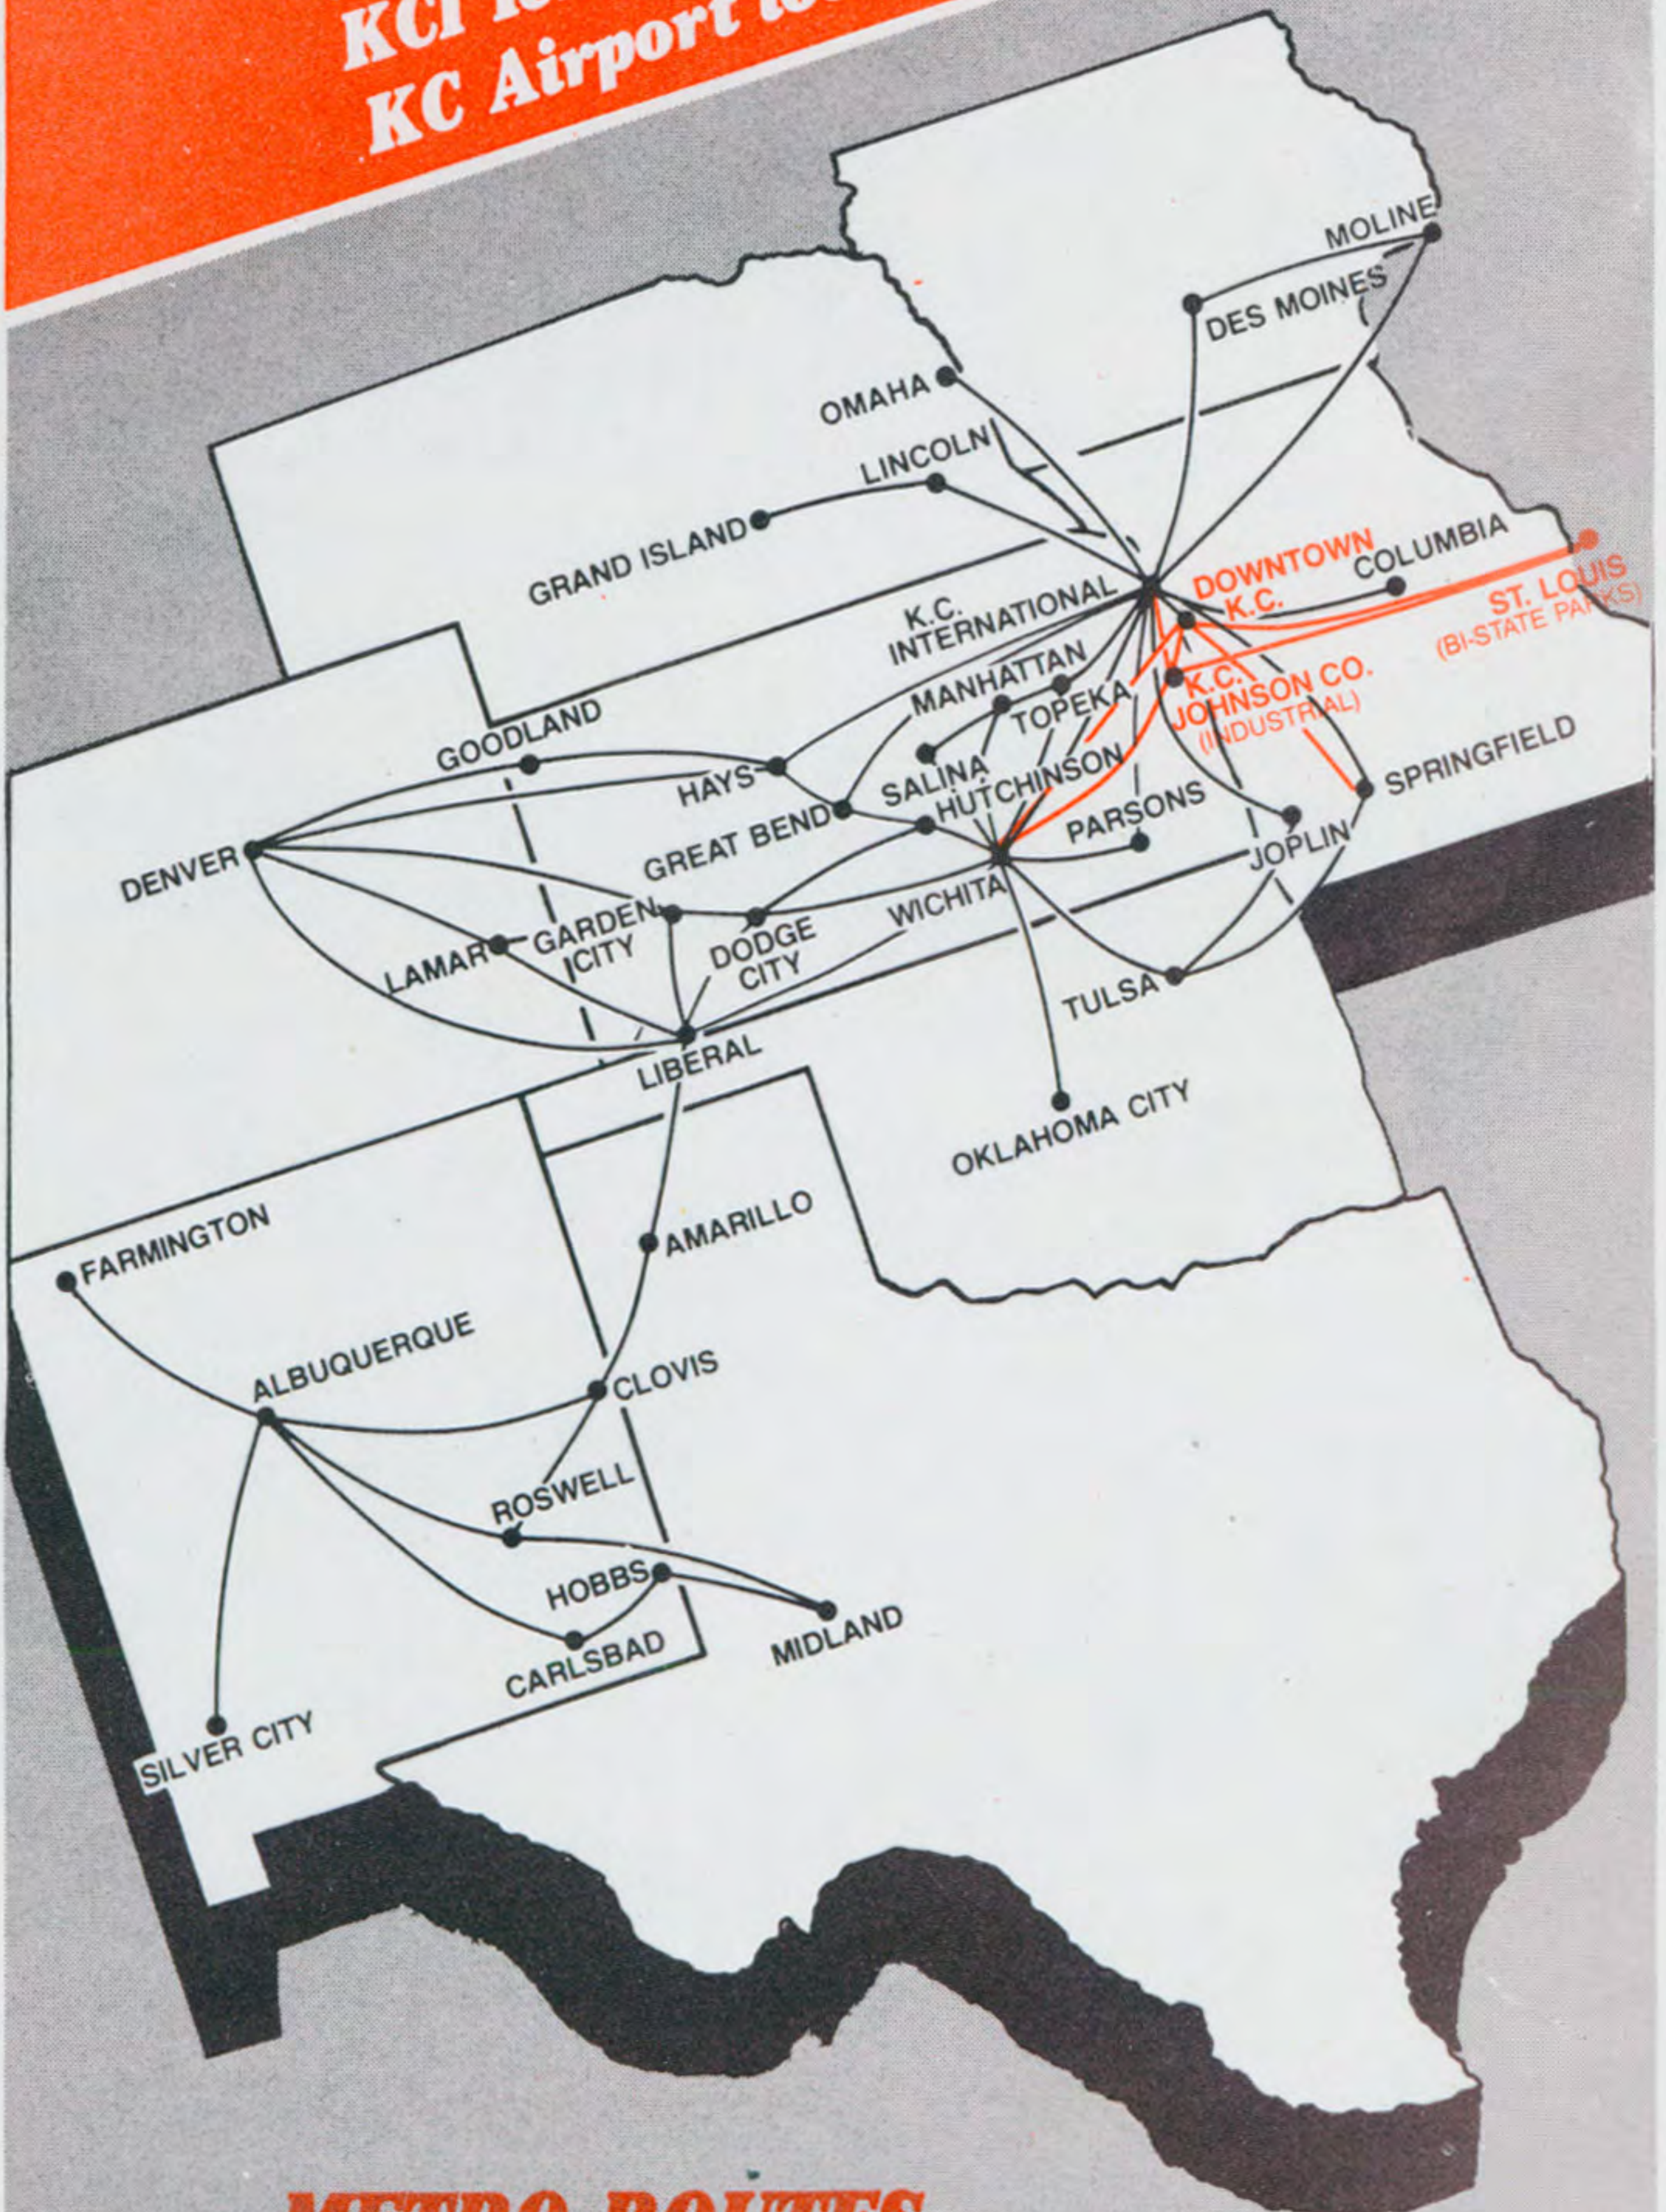

AIR MIDWEST®

SYSTEM TIMETABLE

EFFECTIVE APRIL 1, 1984

**New Service From
Bi-States Parks (St. Louis)
To K.C. Downtown
and Johnson County
Industrial**

See Inside for Bi-State Parks
(St. Louis) Airport location,
KCI Terminal Map, and
KC Airport locations

METRO ROUTES

For Information & Reservations 1-800-835-2953