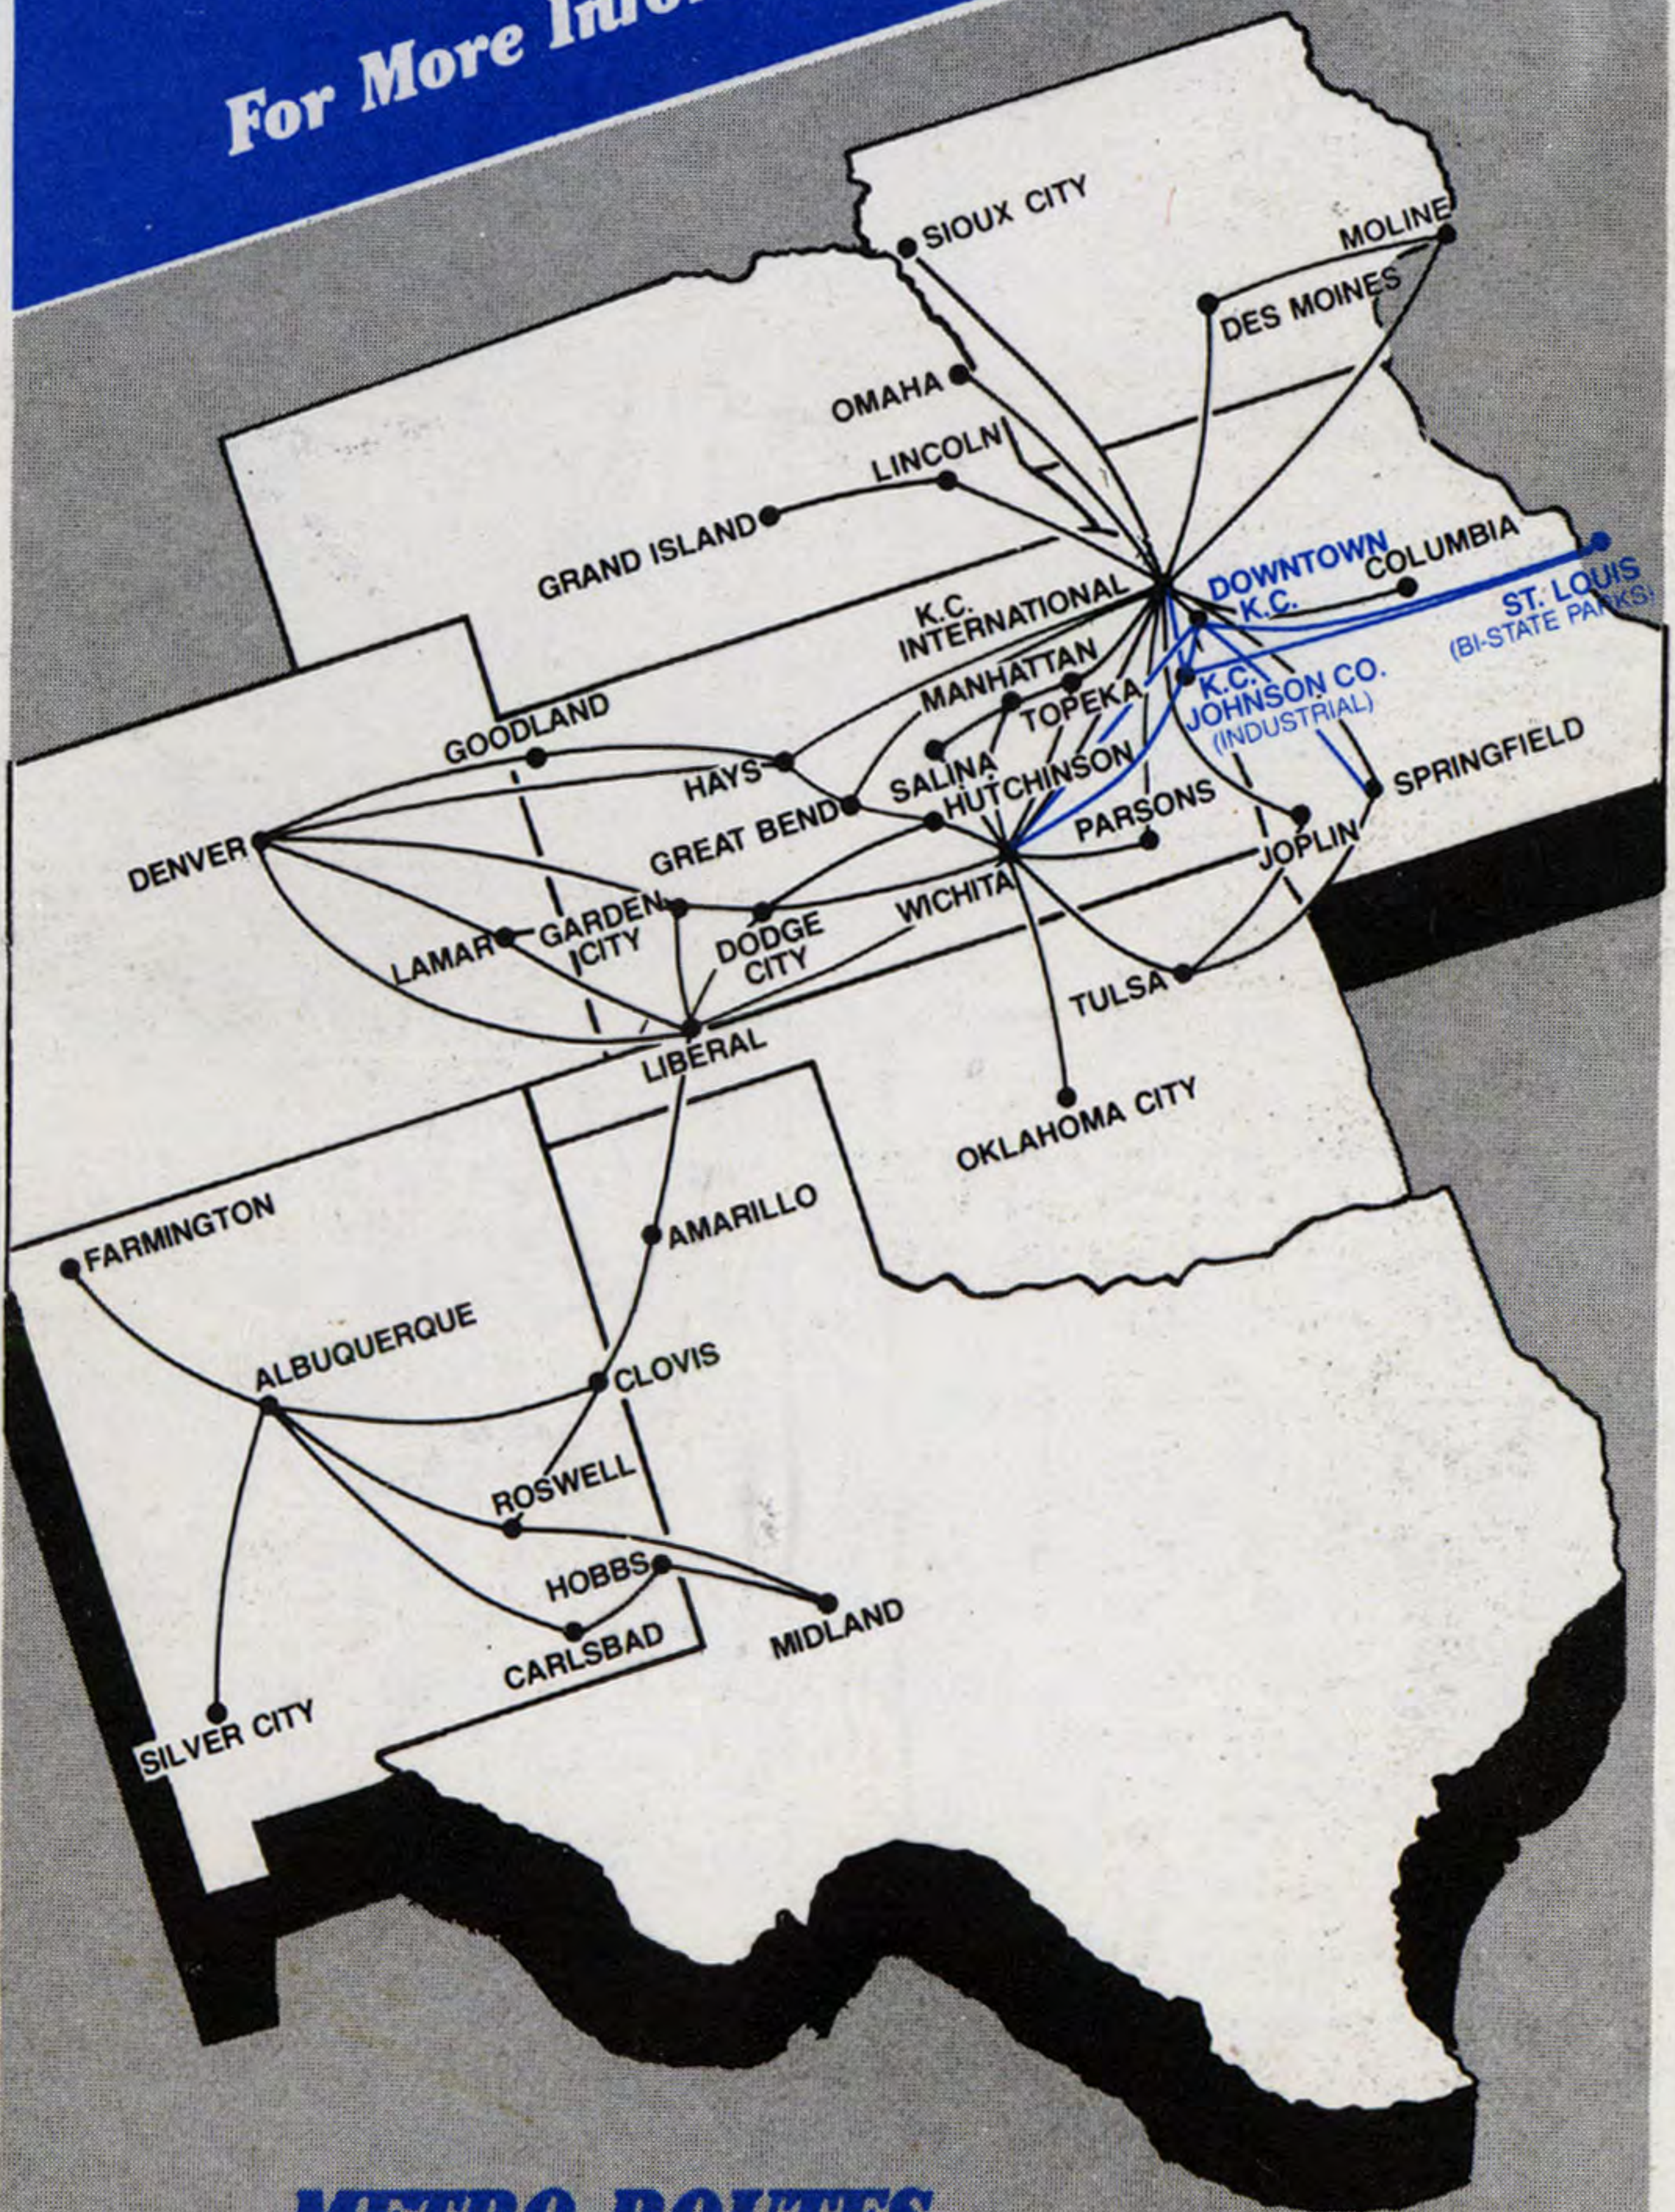

AIR MIDWEST®

SYSTEM TIMETABLE

EFFECTIVE MAY 1, 1984

**New Service From
Sioux City to K.C.I.**

**Fly From
Bi-States Parks (St. Louis)
To K.C. Downtown
and Johnson County
Industrial**

For More Information see Maps inside.

METRO ROUTES

For Information & Reservations 1-800-835-2953

MOLINE, IL. - C.D.T.				
RESERVATIONS & CARGO 309-762-4641				
FREQ	LEAVE	ARRIVE	FLT	VIA
TO KANSAS CITY INTERNATIONAL				
X7	6:05a	7:50a	151	1
X67	9:25a	10:35a	143	0
X6	2:40p	3:50p	316	0
TO TULSA, OKLAHOMA				
X7	6:05a	12:30p	151/812	MCI
X6	2:40p	8:10p	316/846	MCI
TO WICHITA, KANSAS				
X6	2:40p	8:14p	316/317	MCI