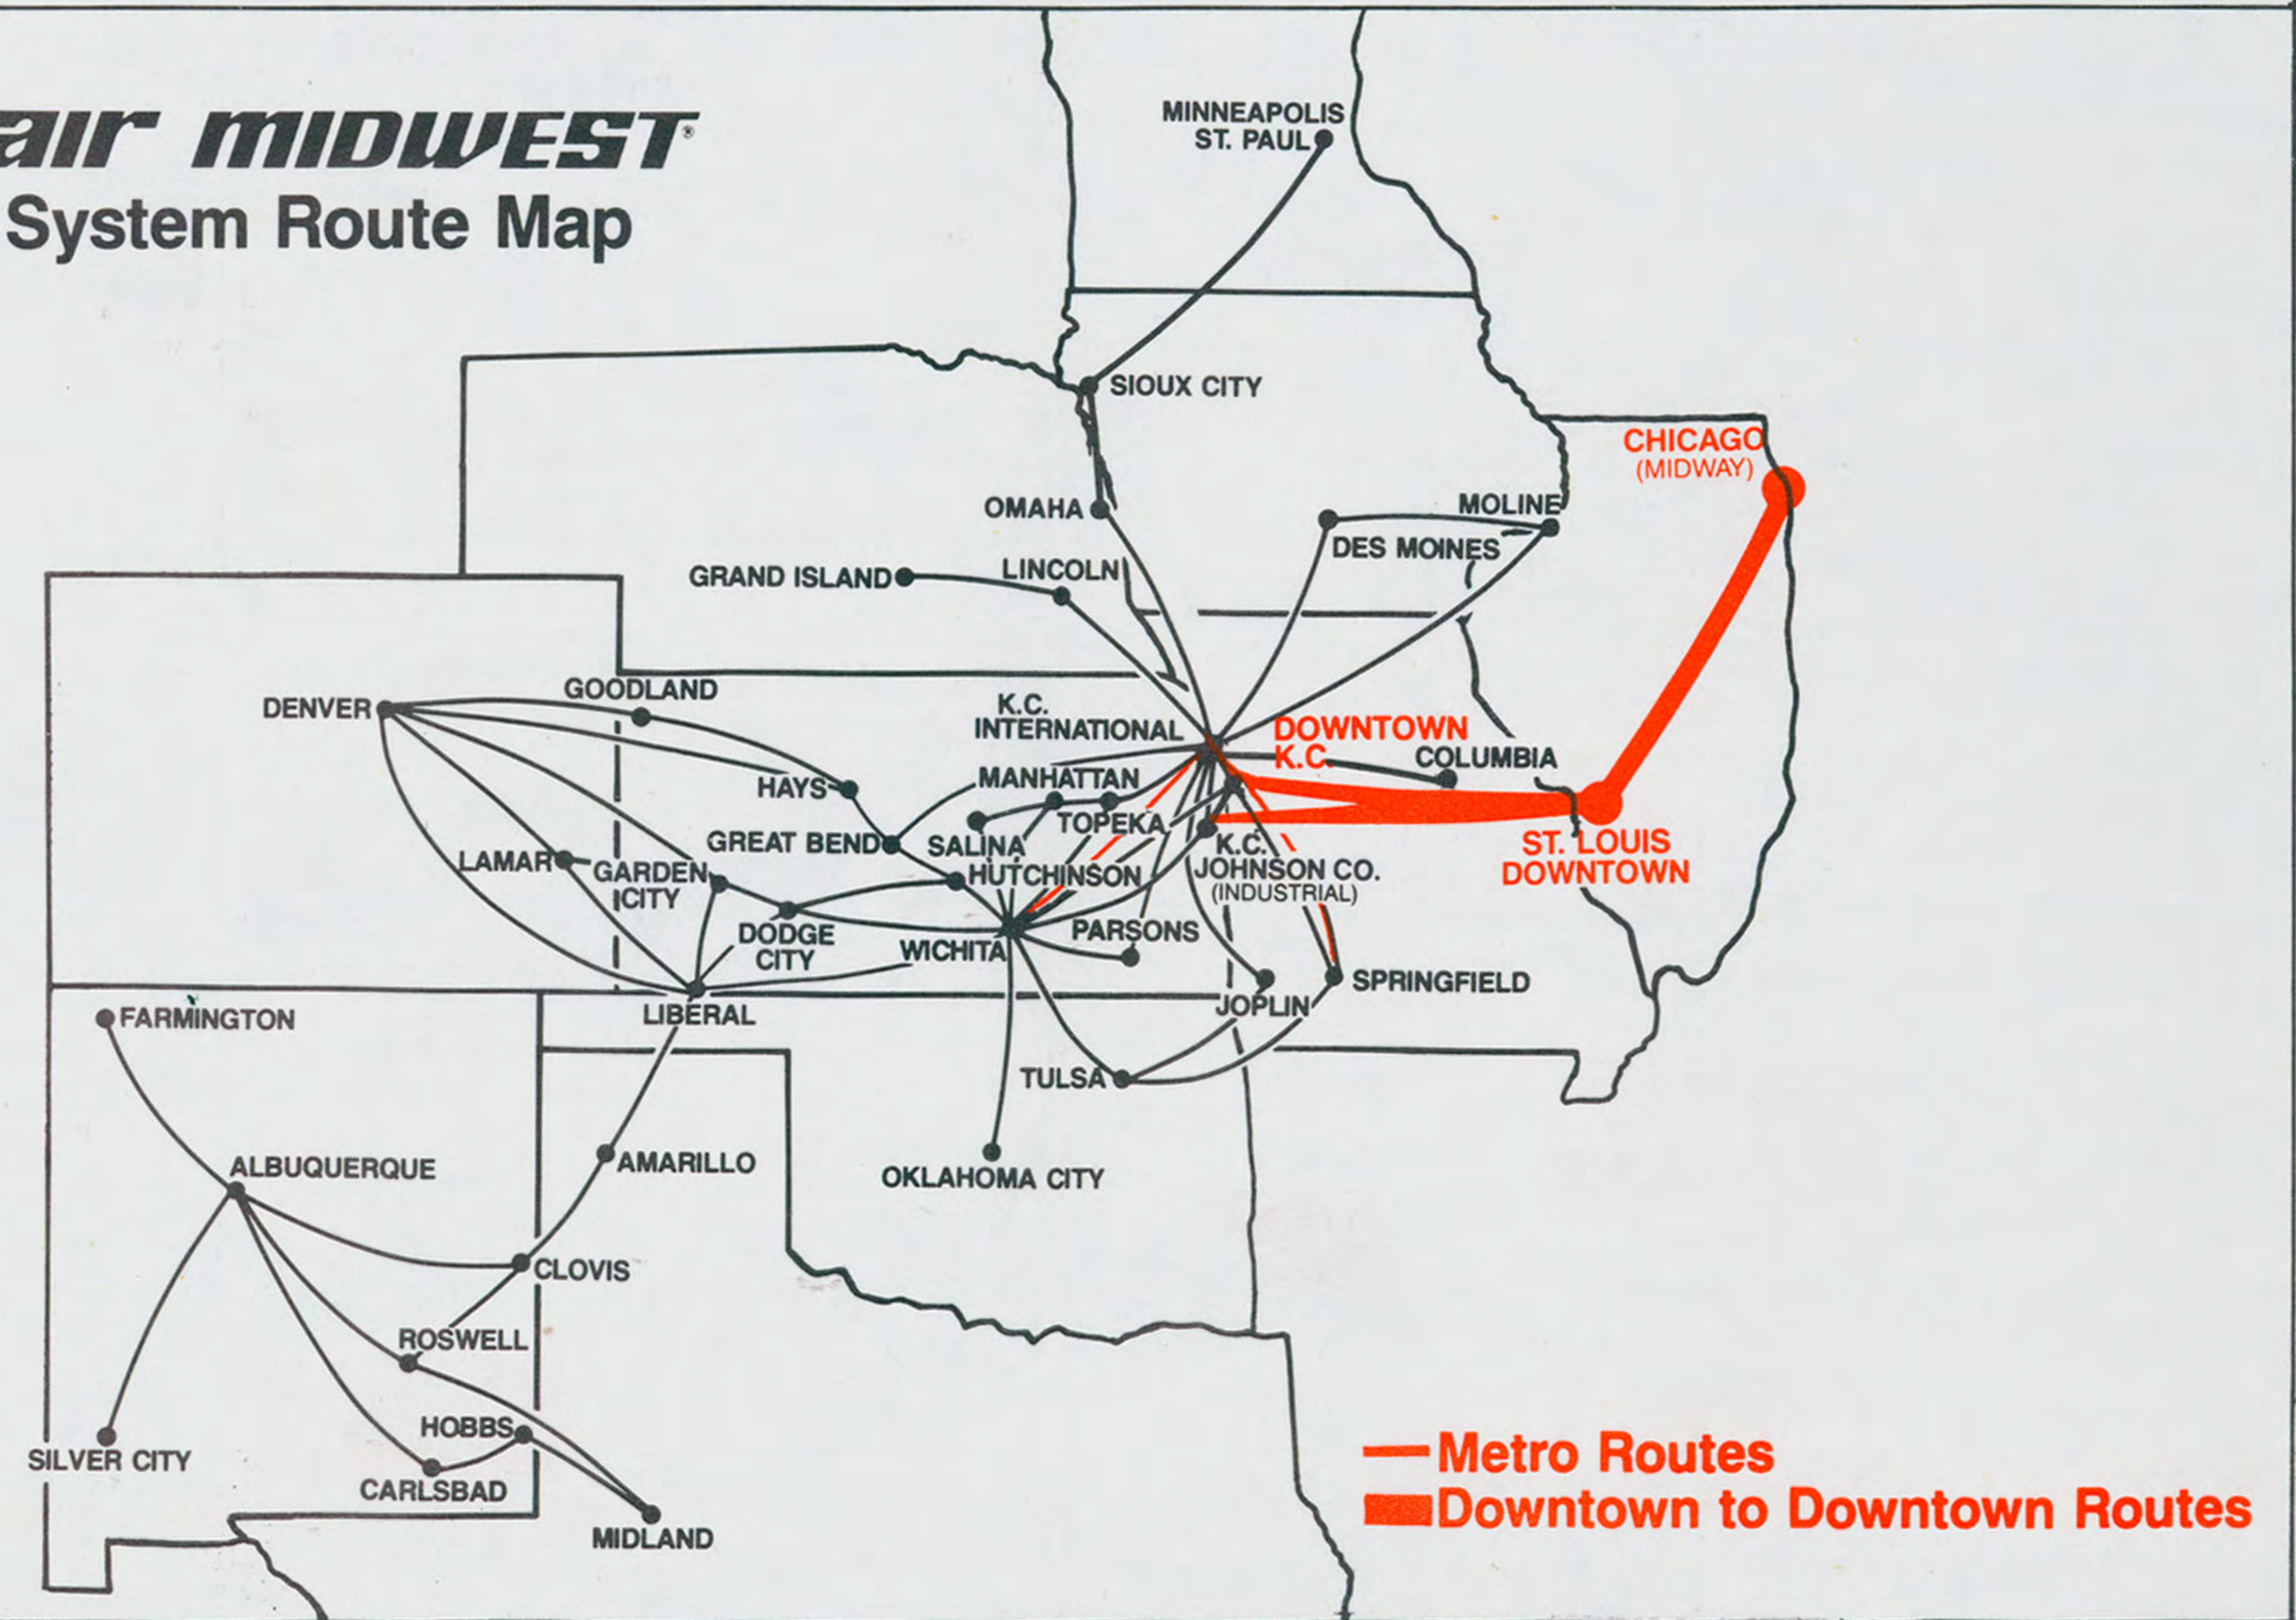

Lv	Ar	Fit No	Via	Freq.
To Oklahoma City, Oklahoma 7:30a 8:22a 861 0 X67 12:40p 1:32p 204 0 X67 3:10p 4:00p 865 0 X67				
To Omaha, Nebraska 7:10a 9:34a 101/172 MCI X67 11:50a 2:00p 908/176 MCI X67 2:50p 4:50p 205 1 X67				
To Parsons, Kansas 6:50a 7:22a 212 0 X7 12:45p 1:19p 722 0 7				
To Salina, Kansas 11:00a 11:25a 163 0 D 6:00p 6:25p 921 0 X6				
To St. Louis Bi-State Parks 3:00p 5:05p 504 1 X67				
To Springfield, Missouri 1:00p 3:07p 402/218 MCI X67 5:14p 7:15p 866/846 MCI X67 5:00p 6:34p 707 1 7				
To Topeka, Kansas 7:00a 7:59a 851 1 X67				
To Tulsa, Oklahoma 8:40a 9:20a 400 0 X7 5:00p 5:40p 707 0 7				

**FREE SHUTTLE SERVICE
AT KANSAS CITY AND ST. LOUIS!!!**

Air Midwest will now pick up and drop off passengers in St. Louis and Kansas City free of charge. This shuttle service is available between Bi-State Parks Airport and the Marriott Pavilion Hotel in downtown St. Louis. Passengers in Kansas City may use our free transportation between the Downtown K.C. Airport and City Center Square, Commerce Towers and the Hyatt Regency Hotel. The shuttle service stops at the downtown point(s) approximately 20 minutes prior to each departure for pick up. Arriving flights will be met by the free shuttle service and will drop passengers off at the same downtown point(s).

air MIDWEST
System Route Map

air MIDWEST
SYSTEM TIMETABLE
EFFECTIVE SEPTEMBER 1, 1984

Now Serving
CHICAGO - Midway
MINNEAPOLIS / St. PAUL

THIS LITTLE AIRLINE MEANS BUSINESS.