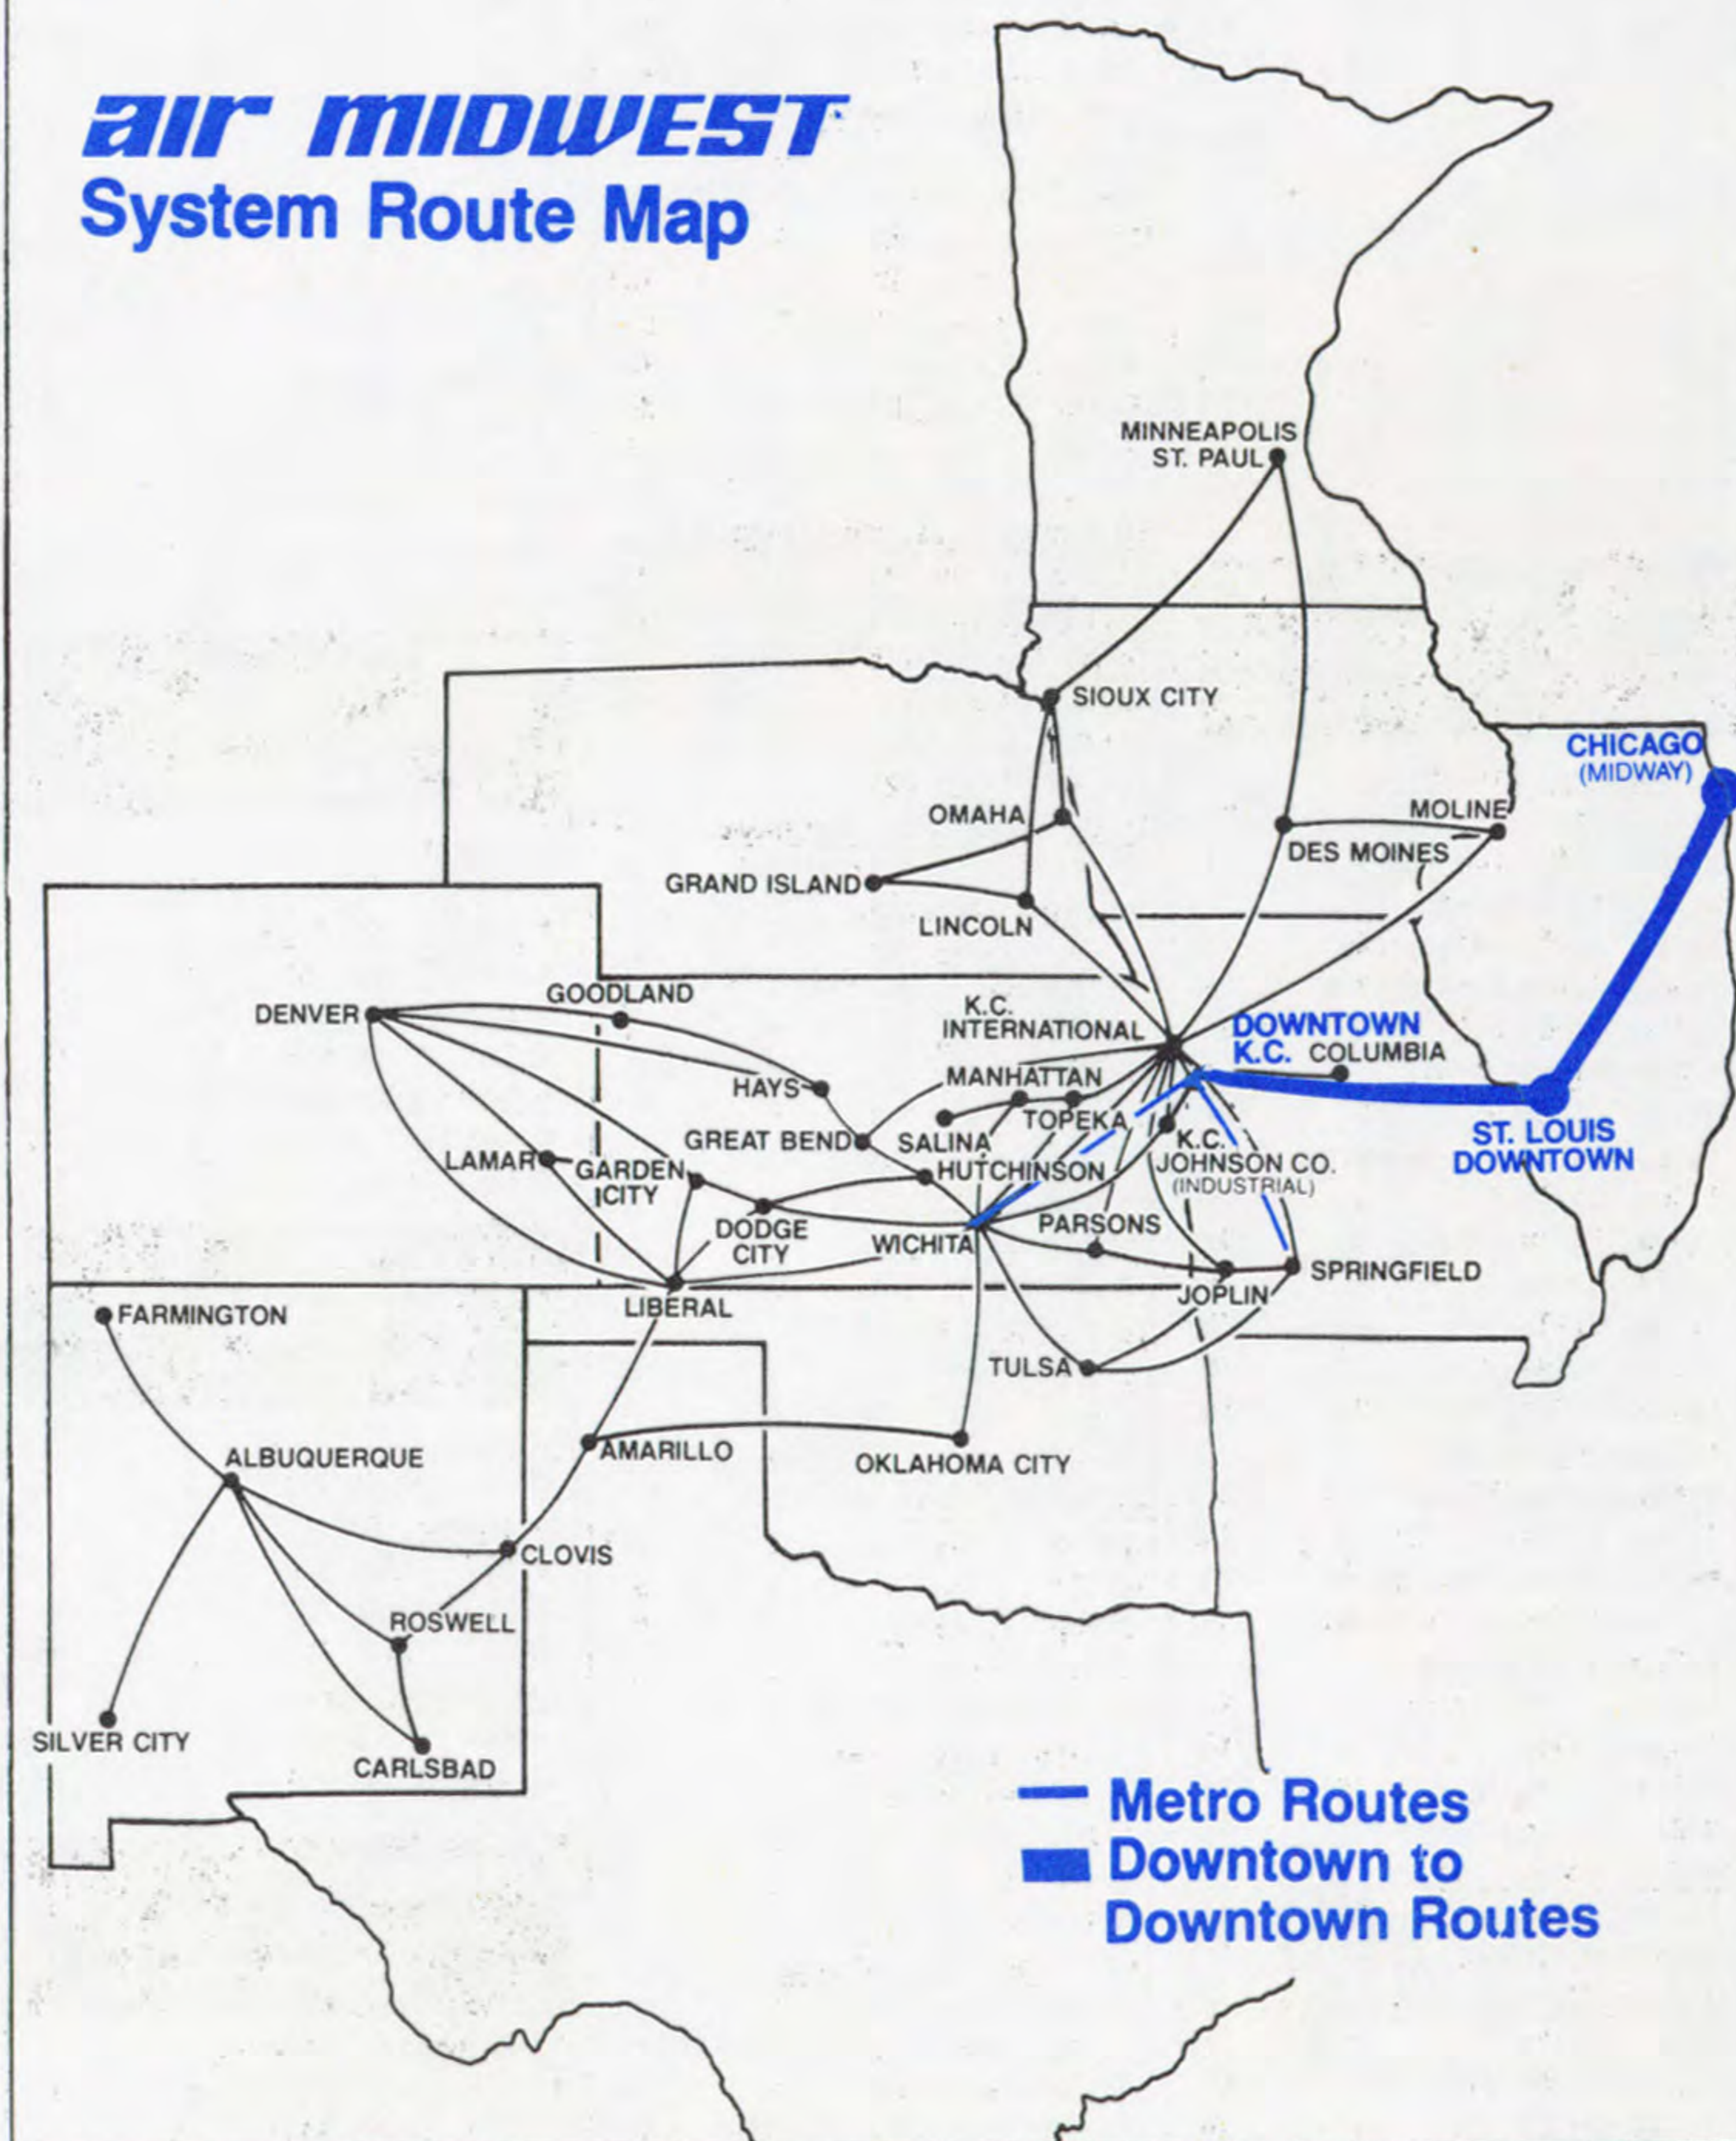

AIR MIDWEST System Route Map

For Information & Reservations 1-800-835-2953