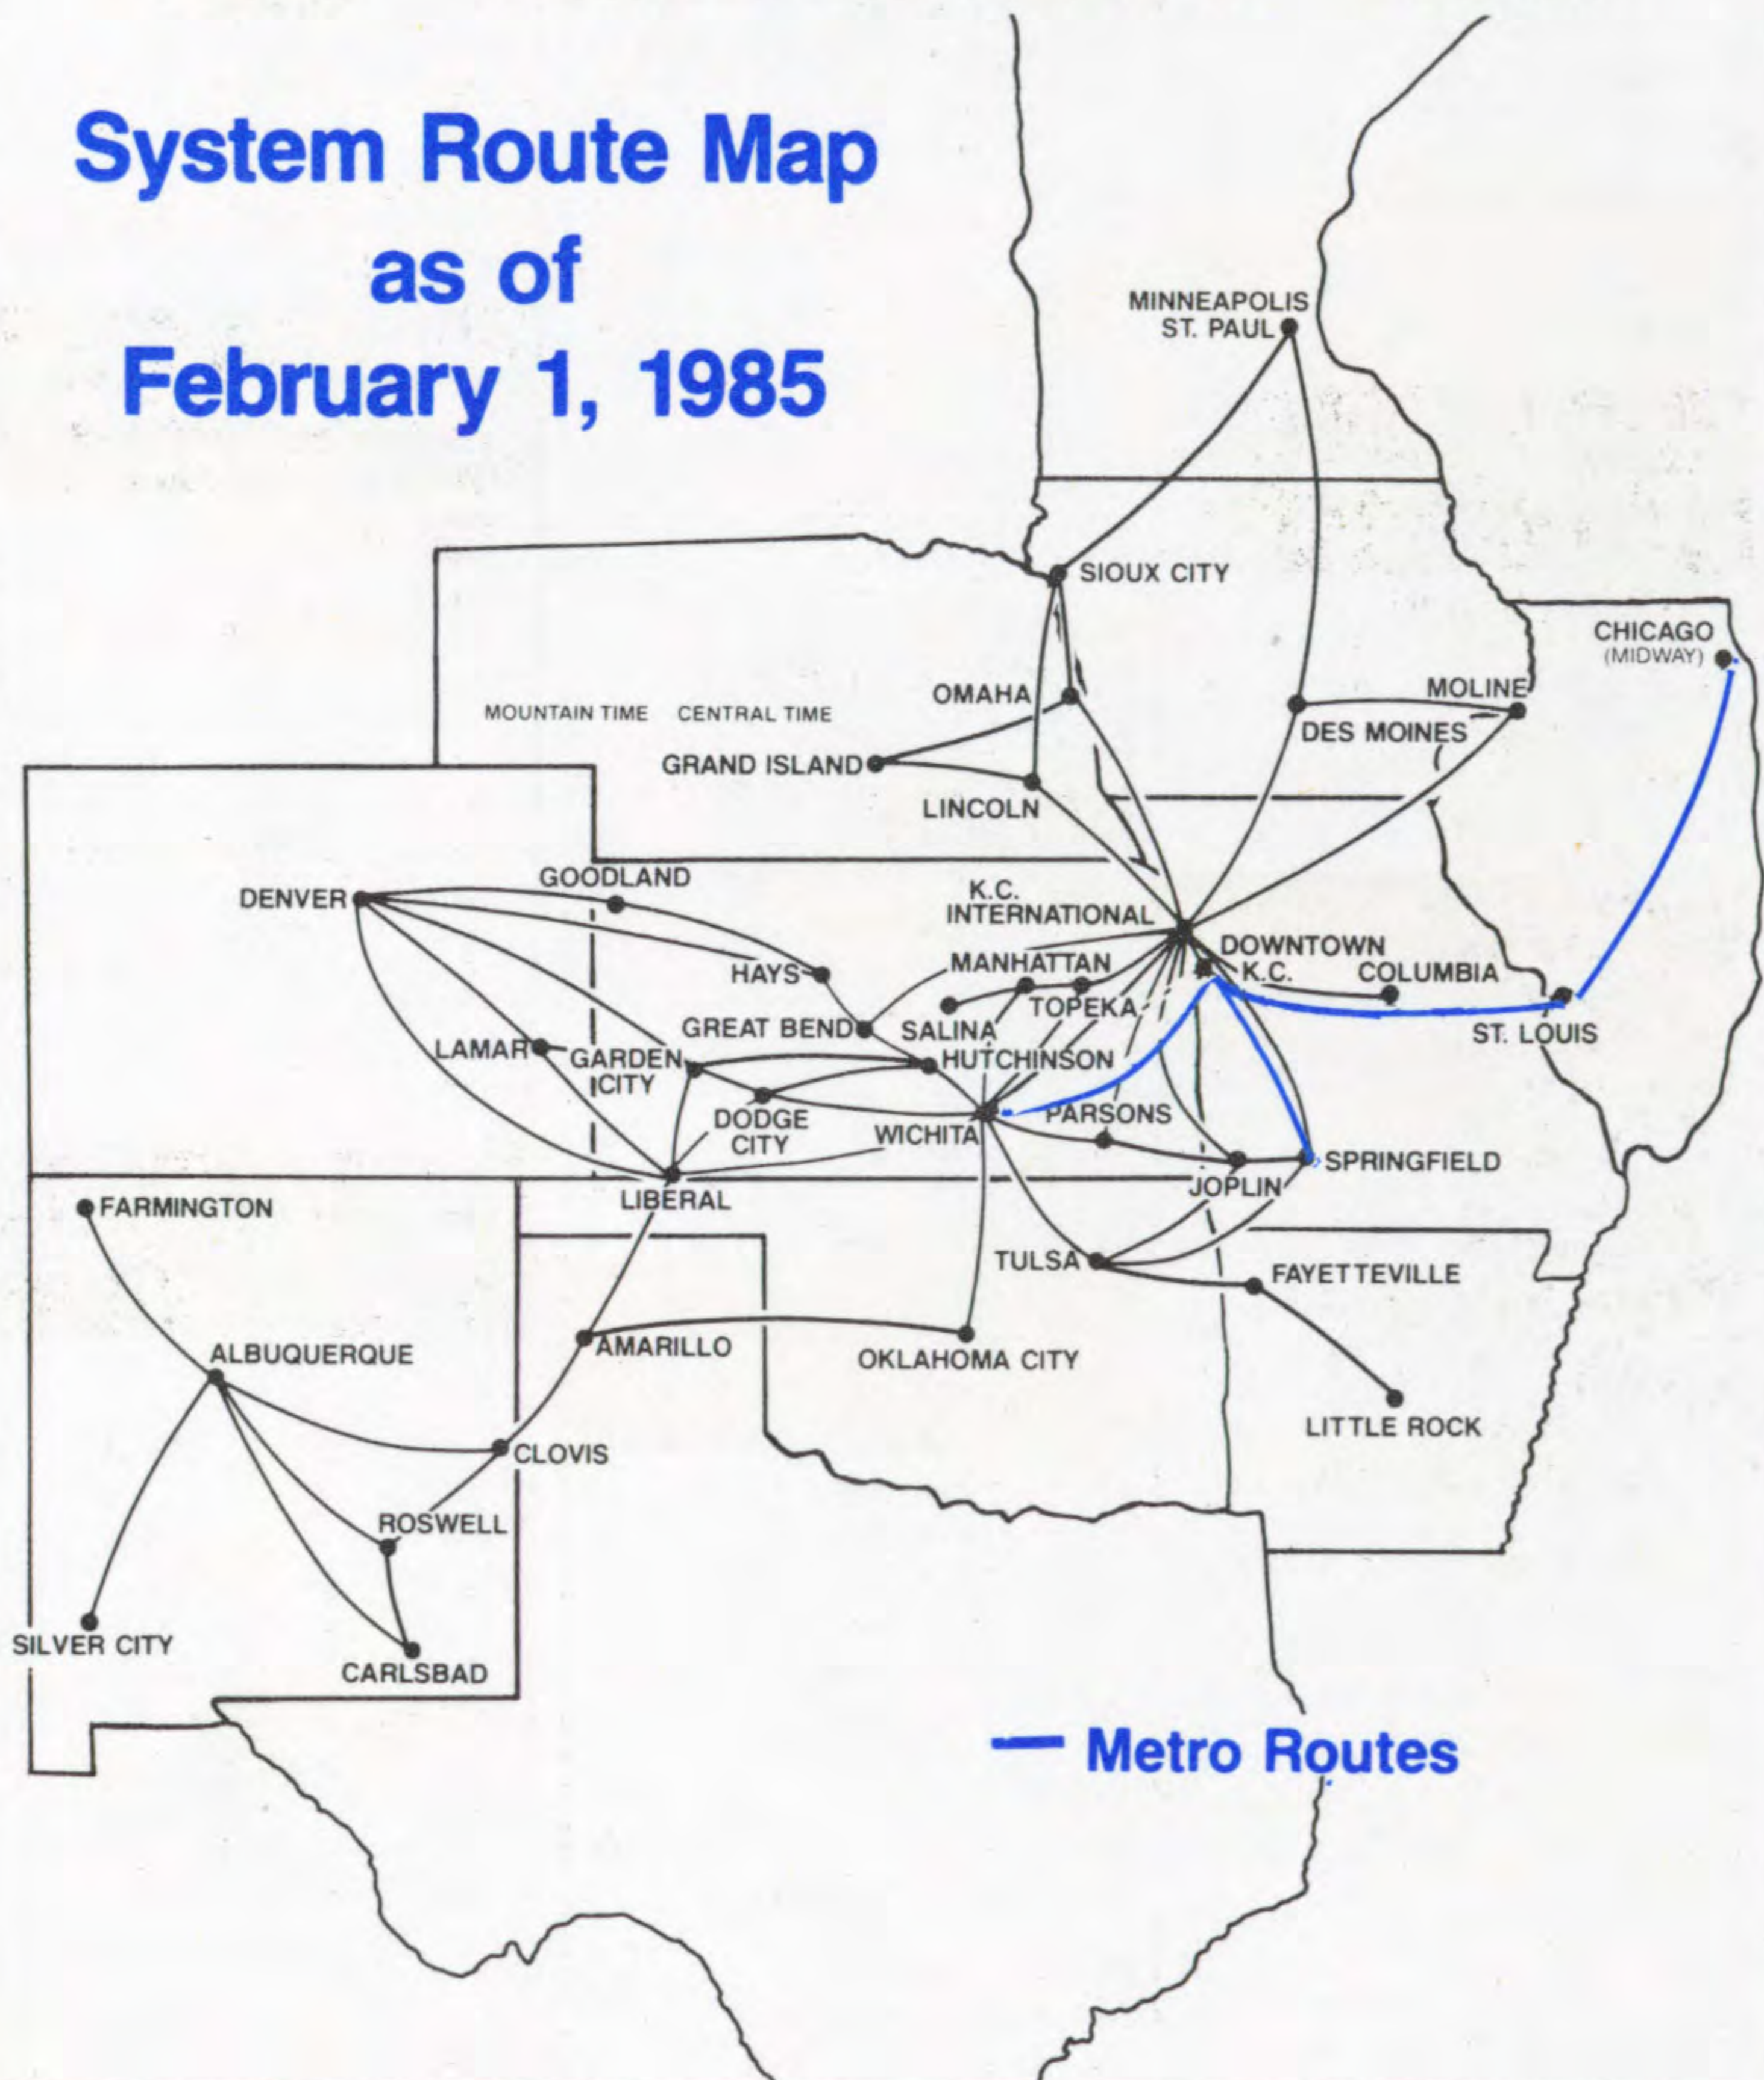

System Route Map as of February 1, 1985

For Information & Reservations 1-800-835-2953