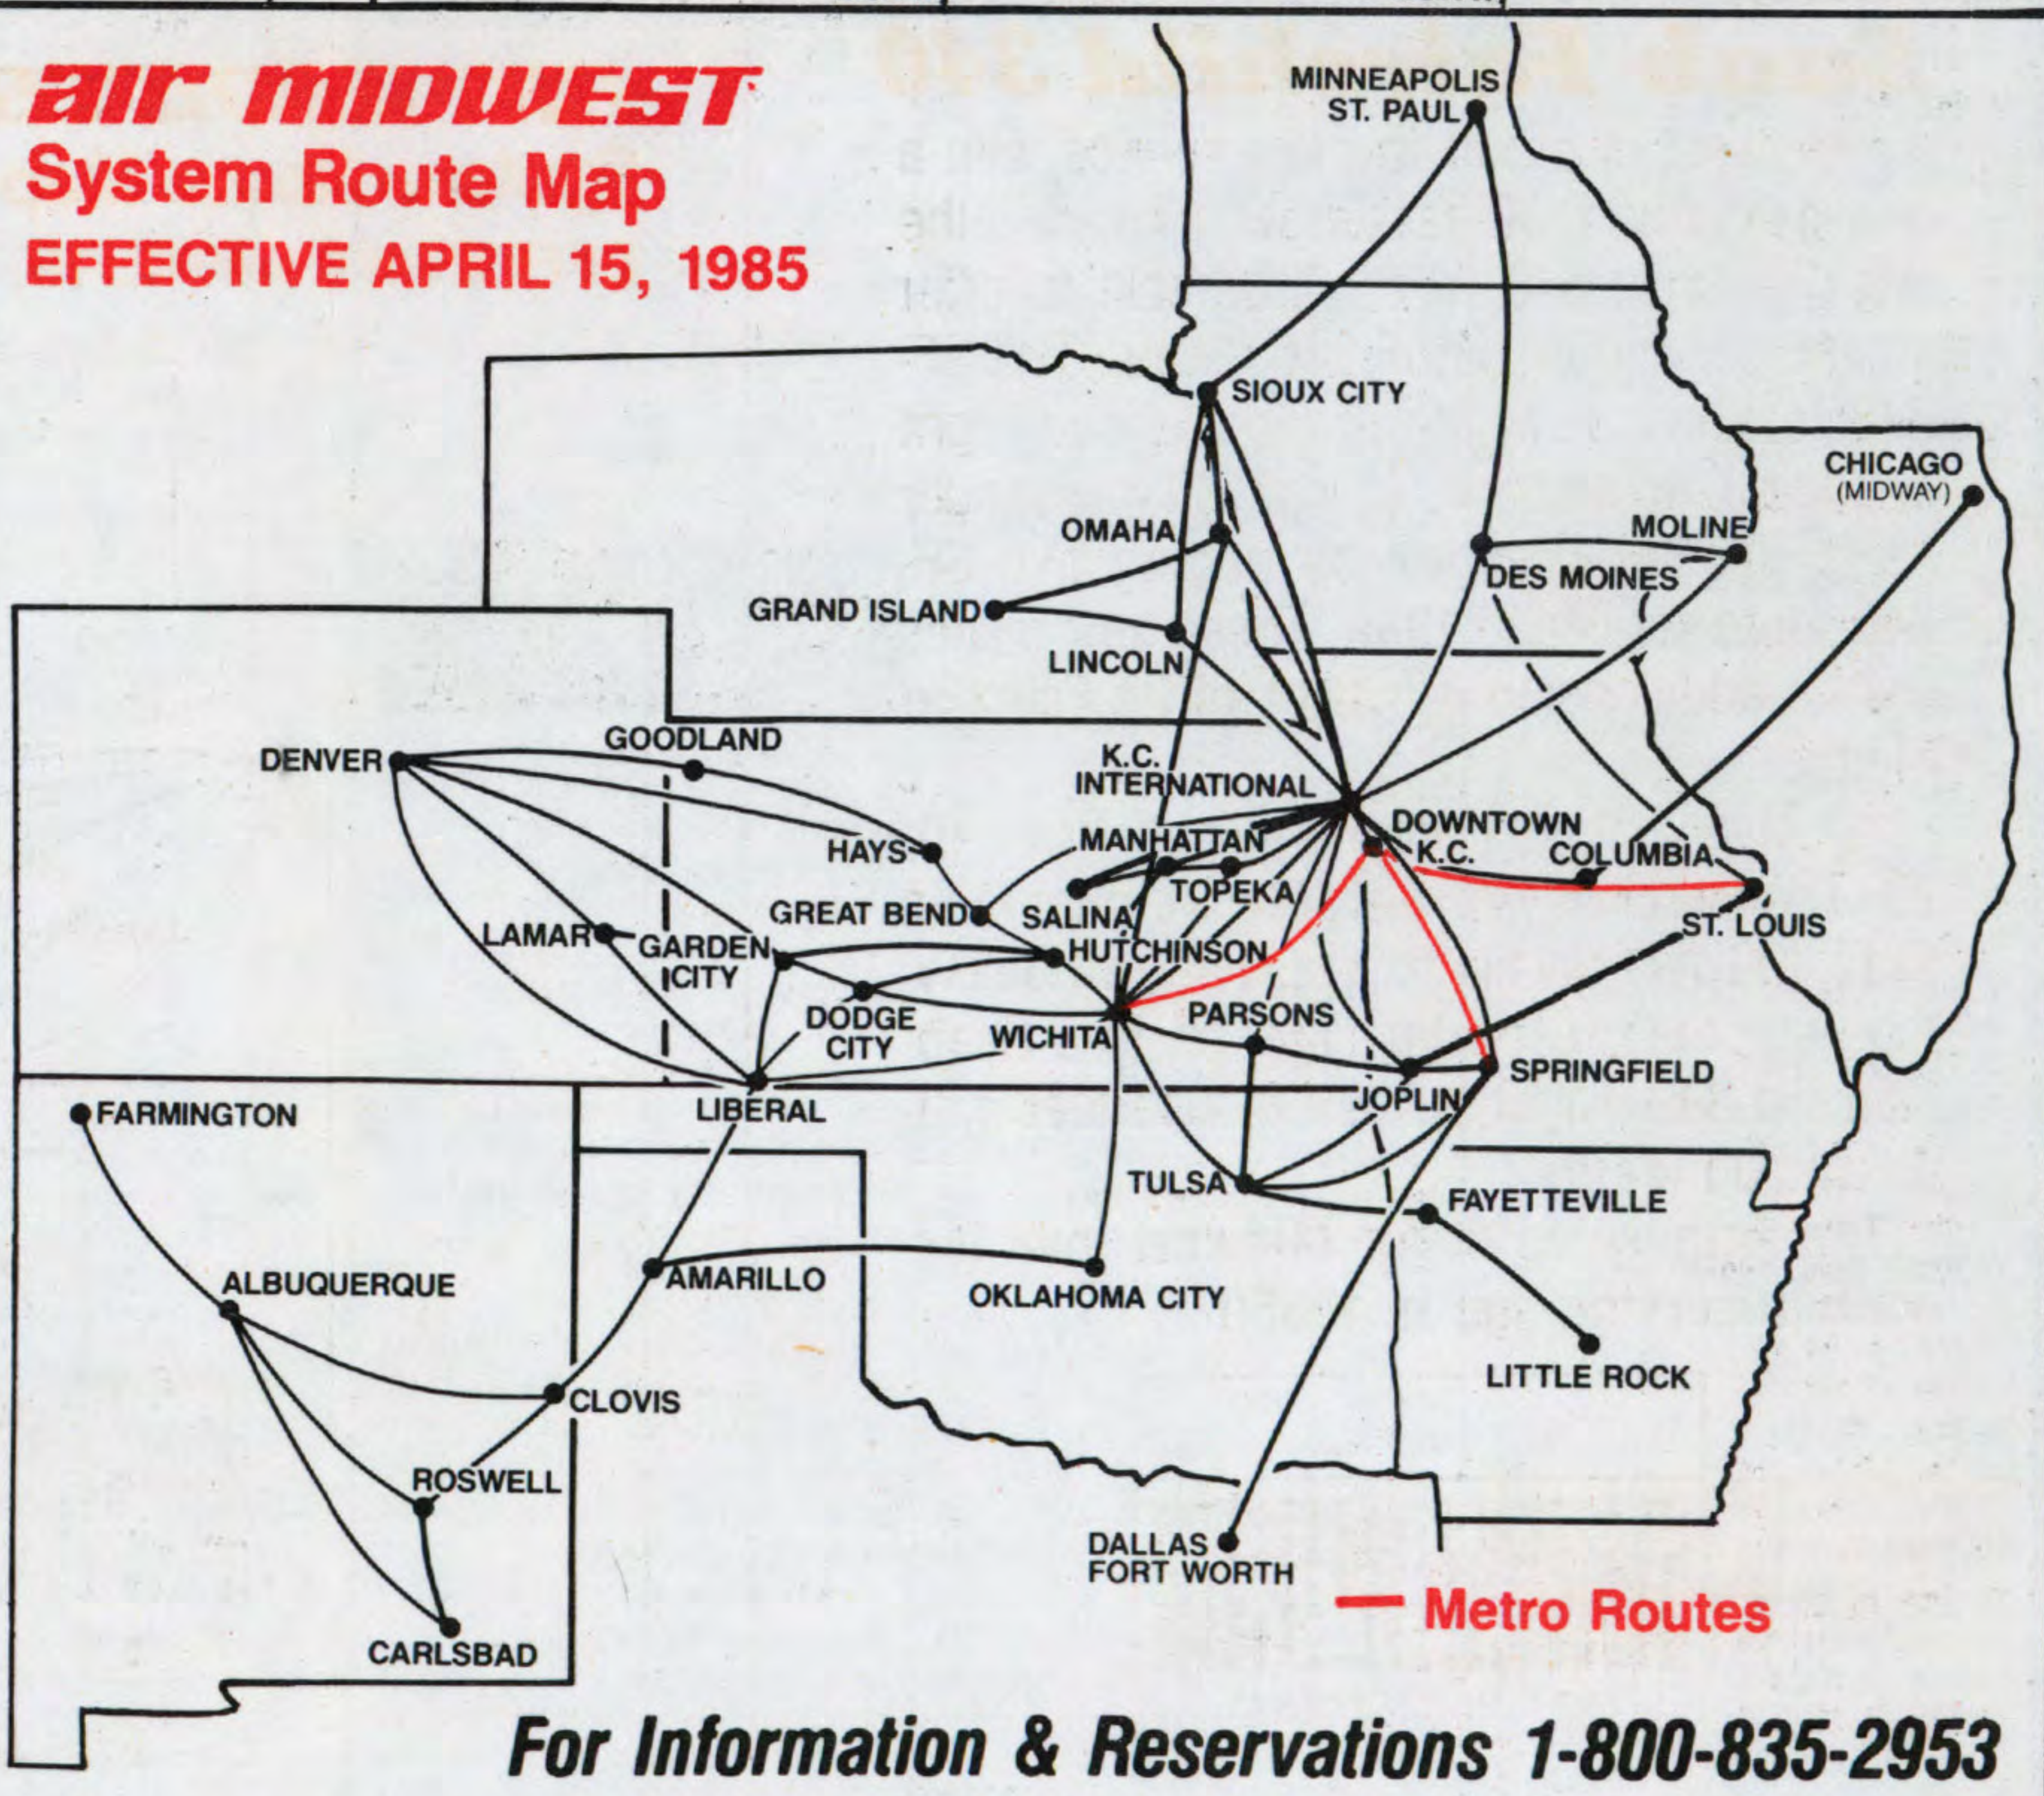

AIR MIDWEST System Route Map

EFFECTIVE APRIL 15, 1985

For Information & Reservations 1-800-835-2953

Schedule Subject To Change Without Notice