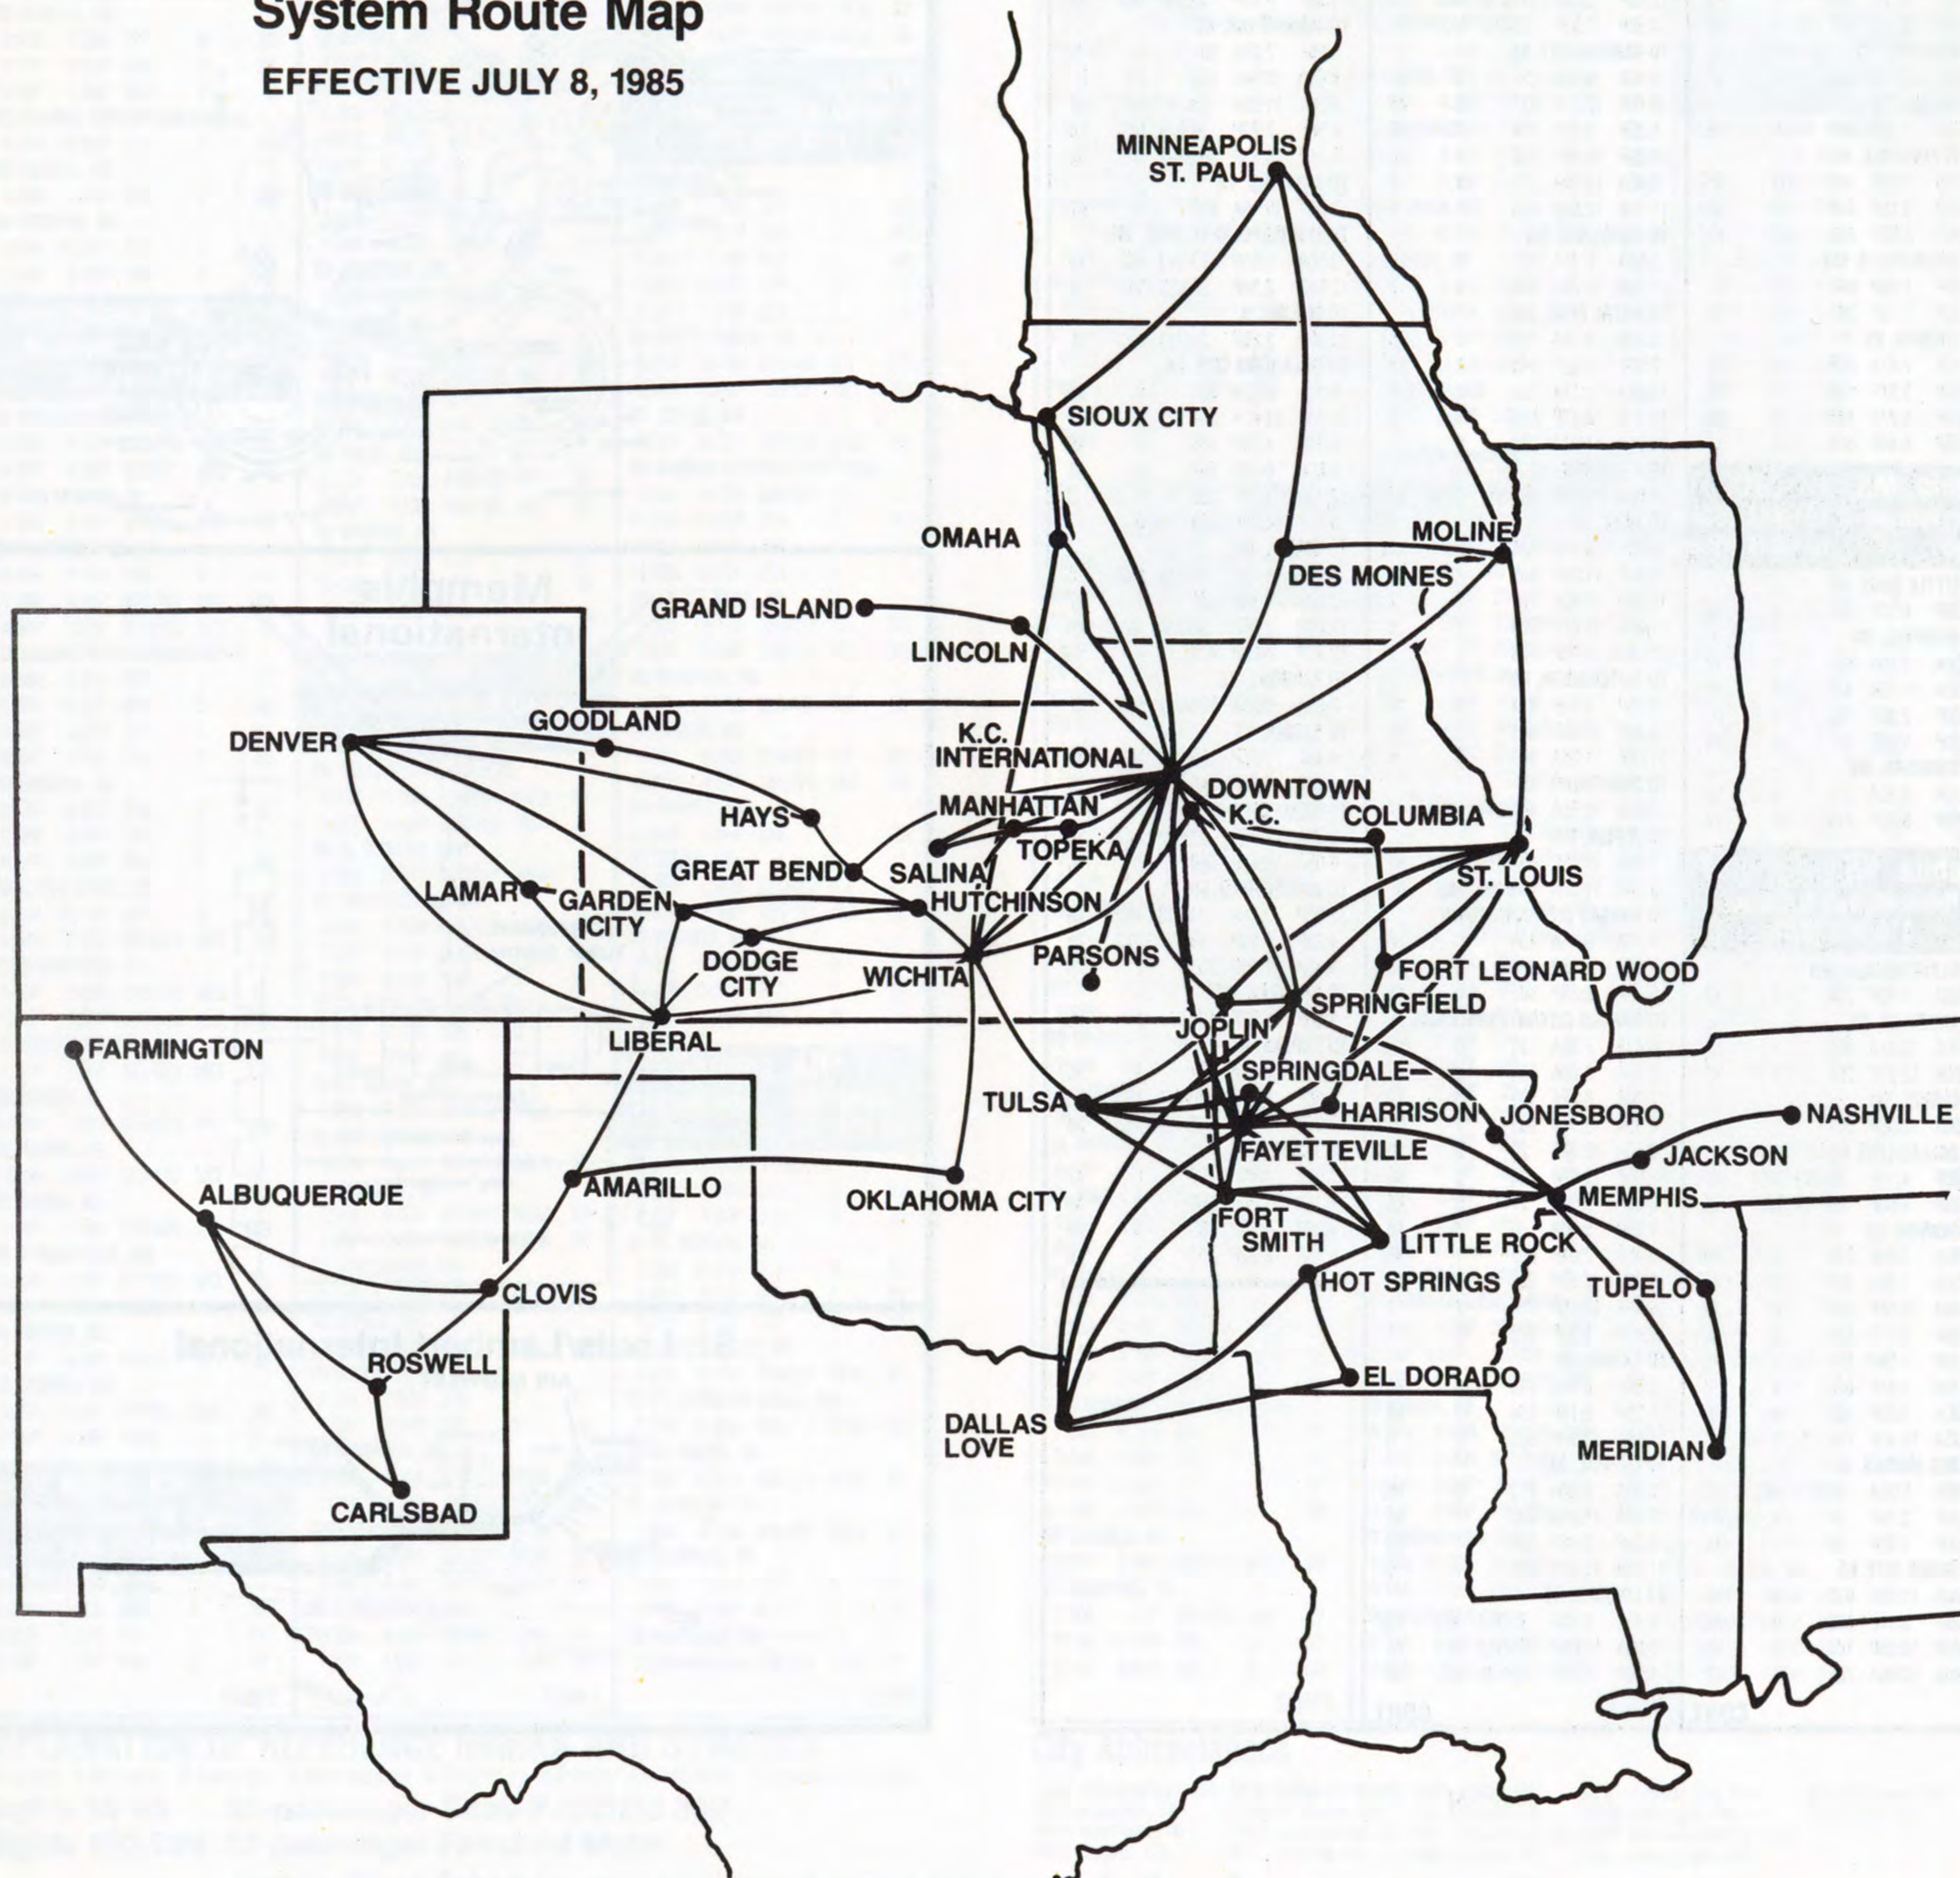

AIR MIDWEST®

System Route Map

EFFECTIVE JULY 8, 1985

For Information & Reservations

1-800-835-2953