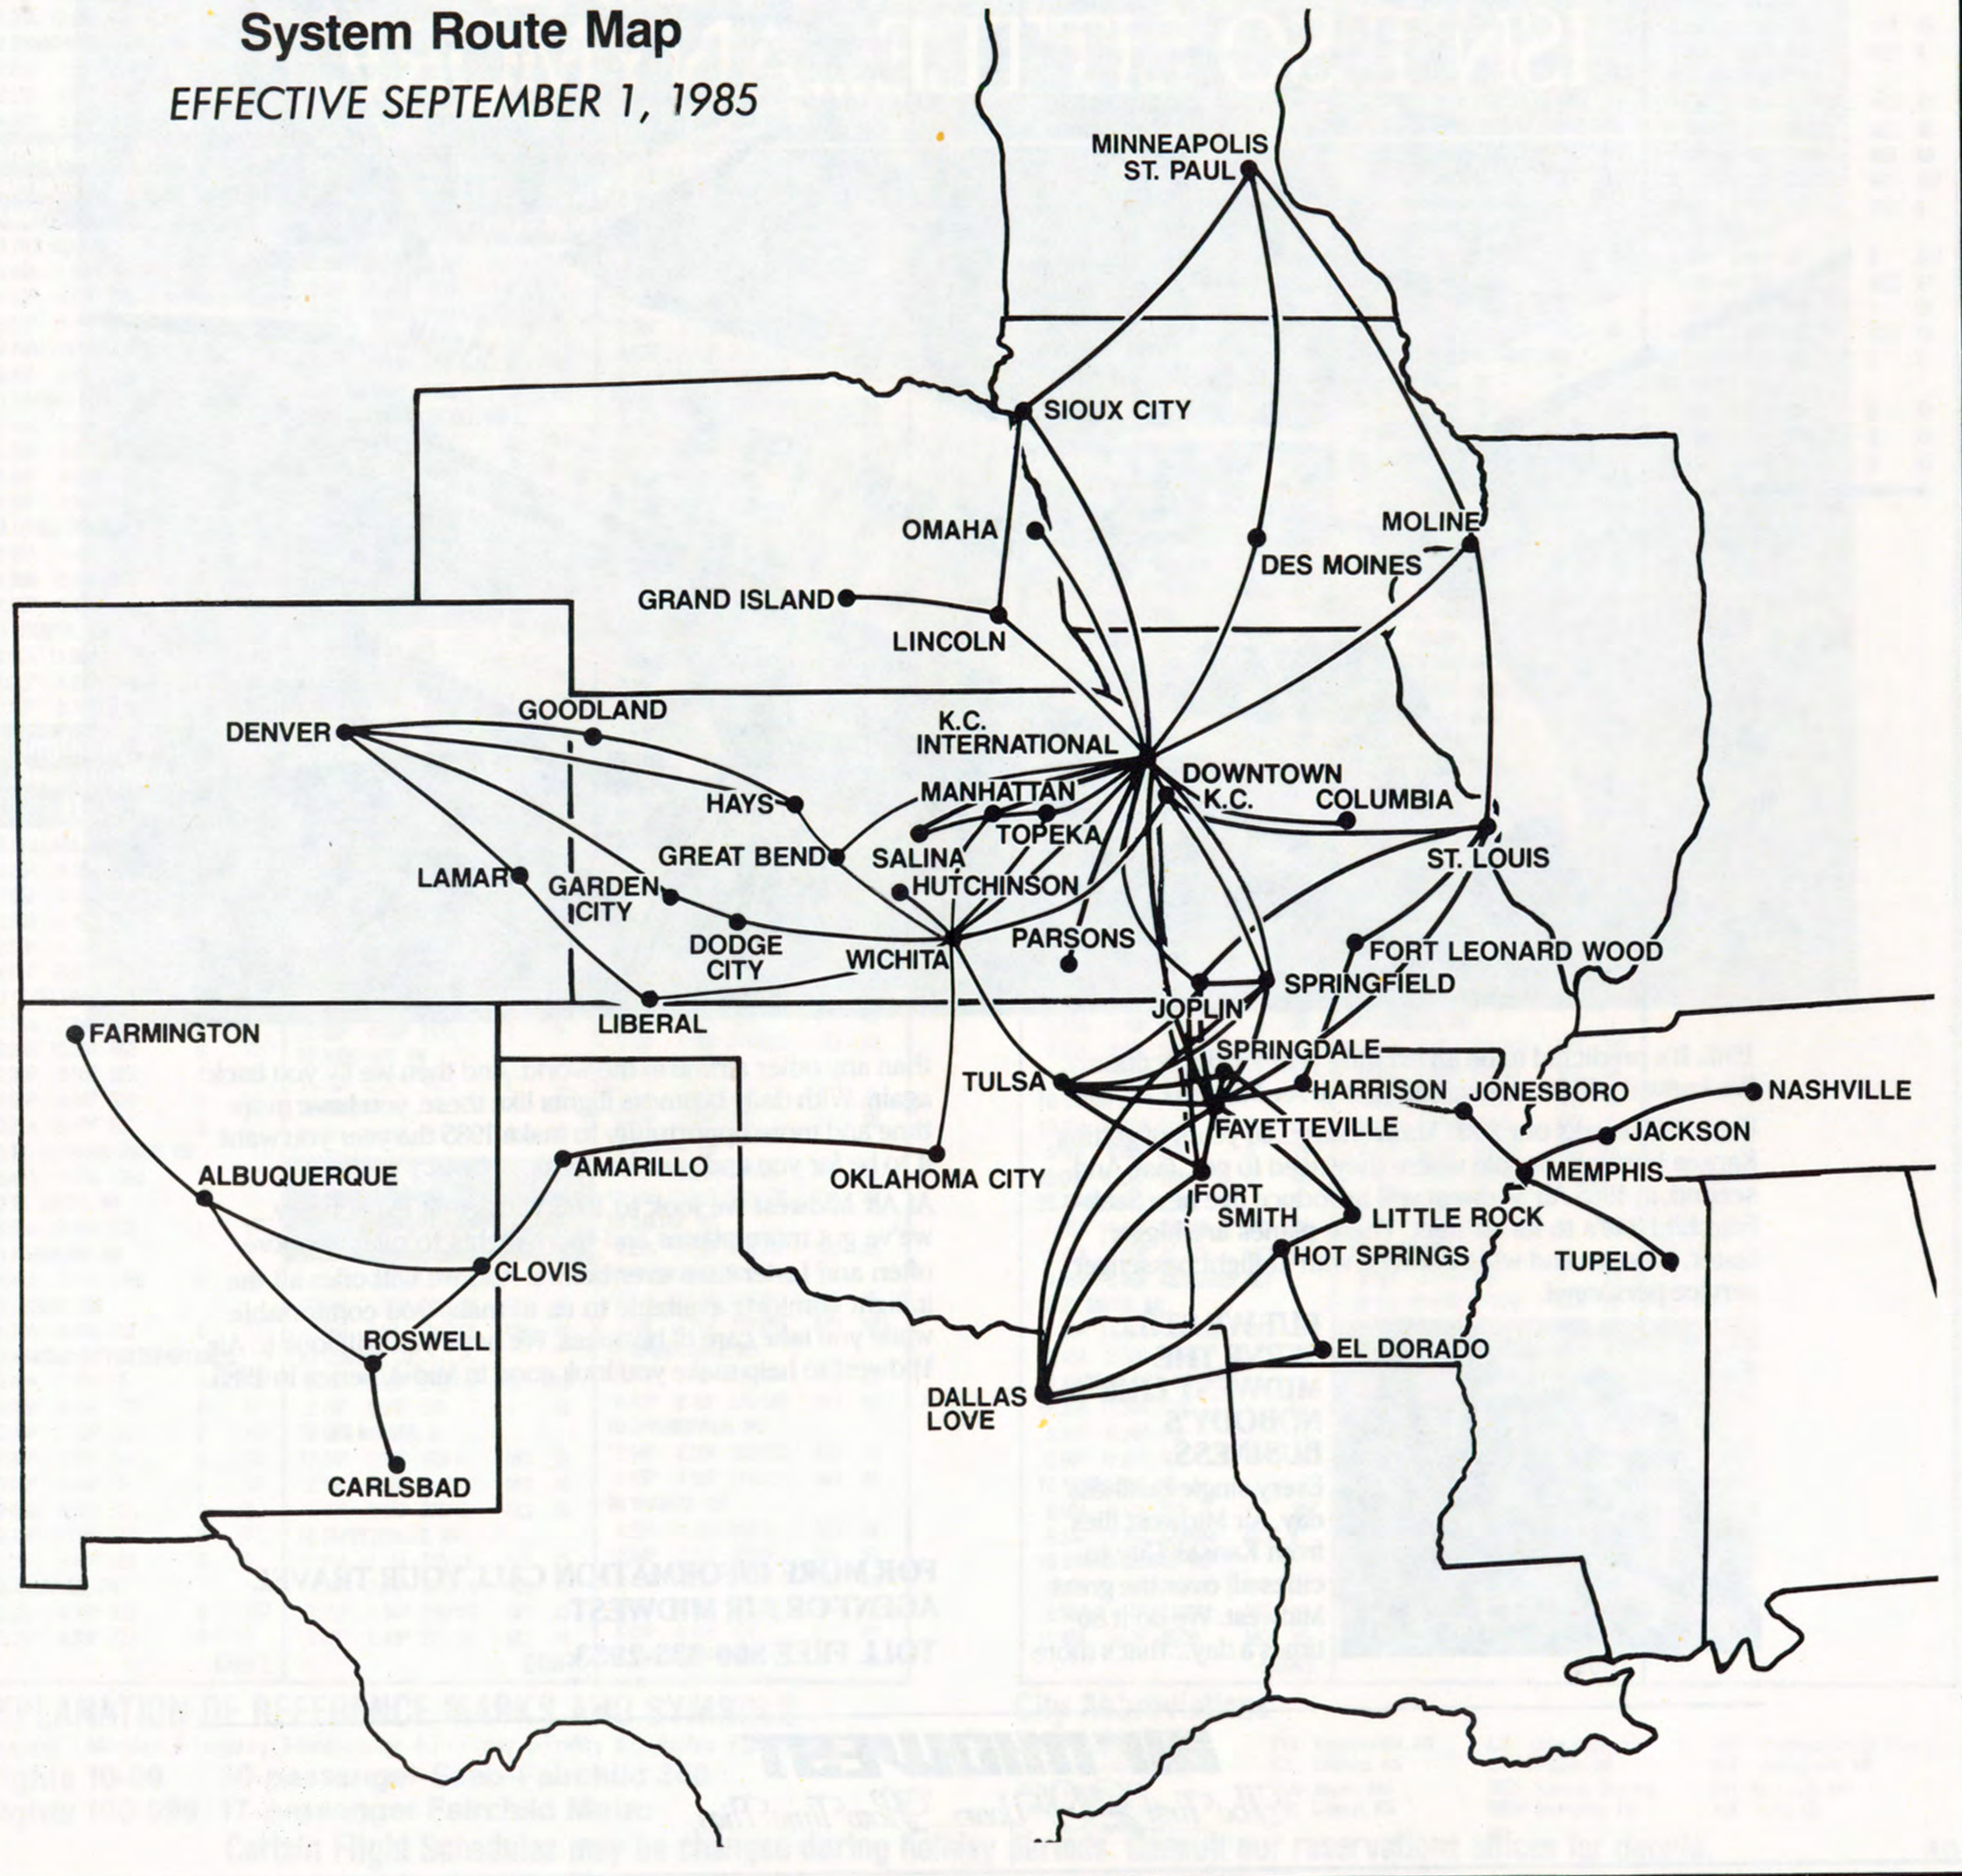

you're off

TO A GREAT START.

**SYSTEM
TIMETABLE**

EFFECTIVE SEPTEMBER 1, 1985

NOW SERVING 48 CITIES & 13 STATES

AIR MIDWEST[®]

The First 20 Years... How Time Flies.

air MIDWEST

For Information & Reservations
1-800-835-2953

System Route Map
EFFECTIVE SEPTEMBER 1, 1985

P.O. Box 7724
Wichita, Kansas 67277

you're off
TO A GREAT START.

**SYSTEM
TIMETABLE**

EFFECTIVE SEPTEMBER 1, 1985
NOW SERVING 48 CITIES & 13 STATES

Schedule Subject To Change Without Notice

air MIDWEST
The First 20 Years... How Time Flies.