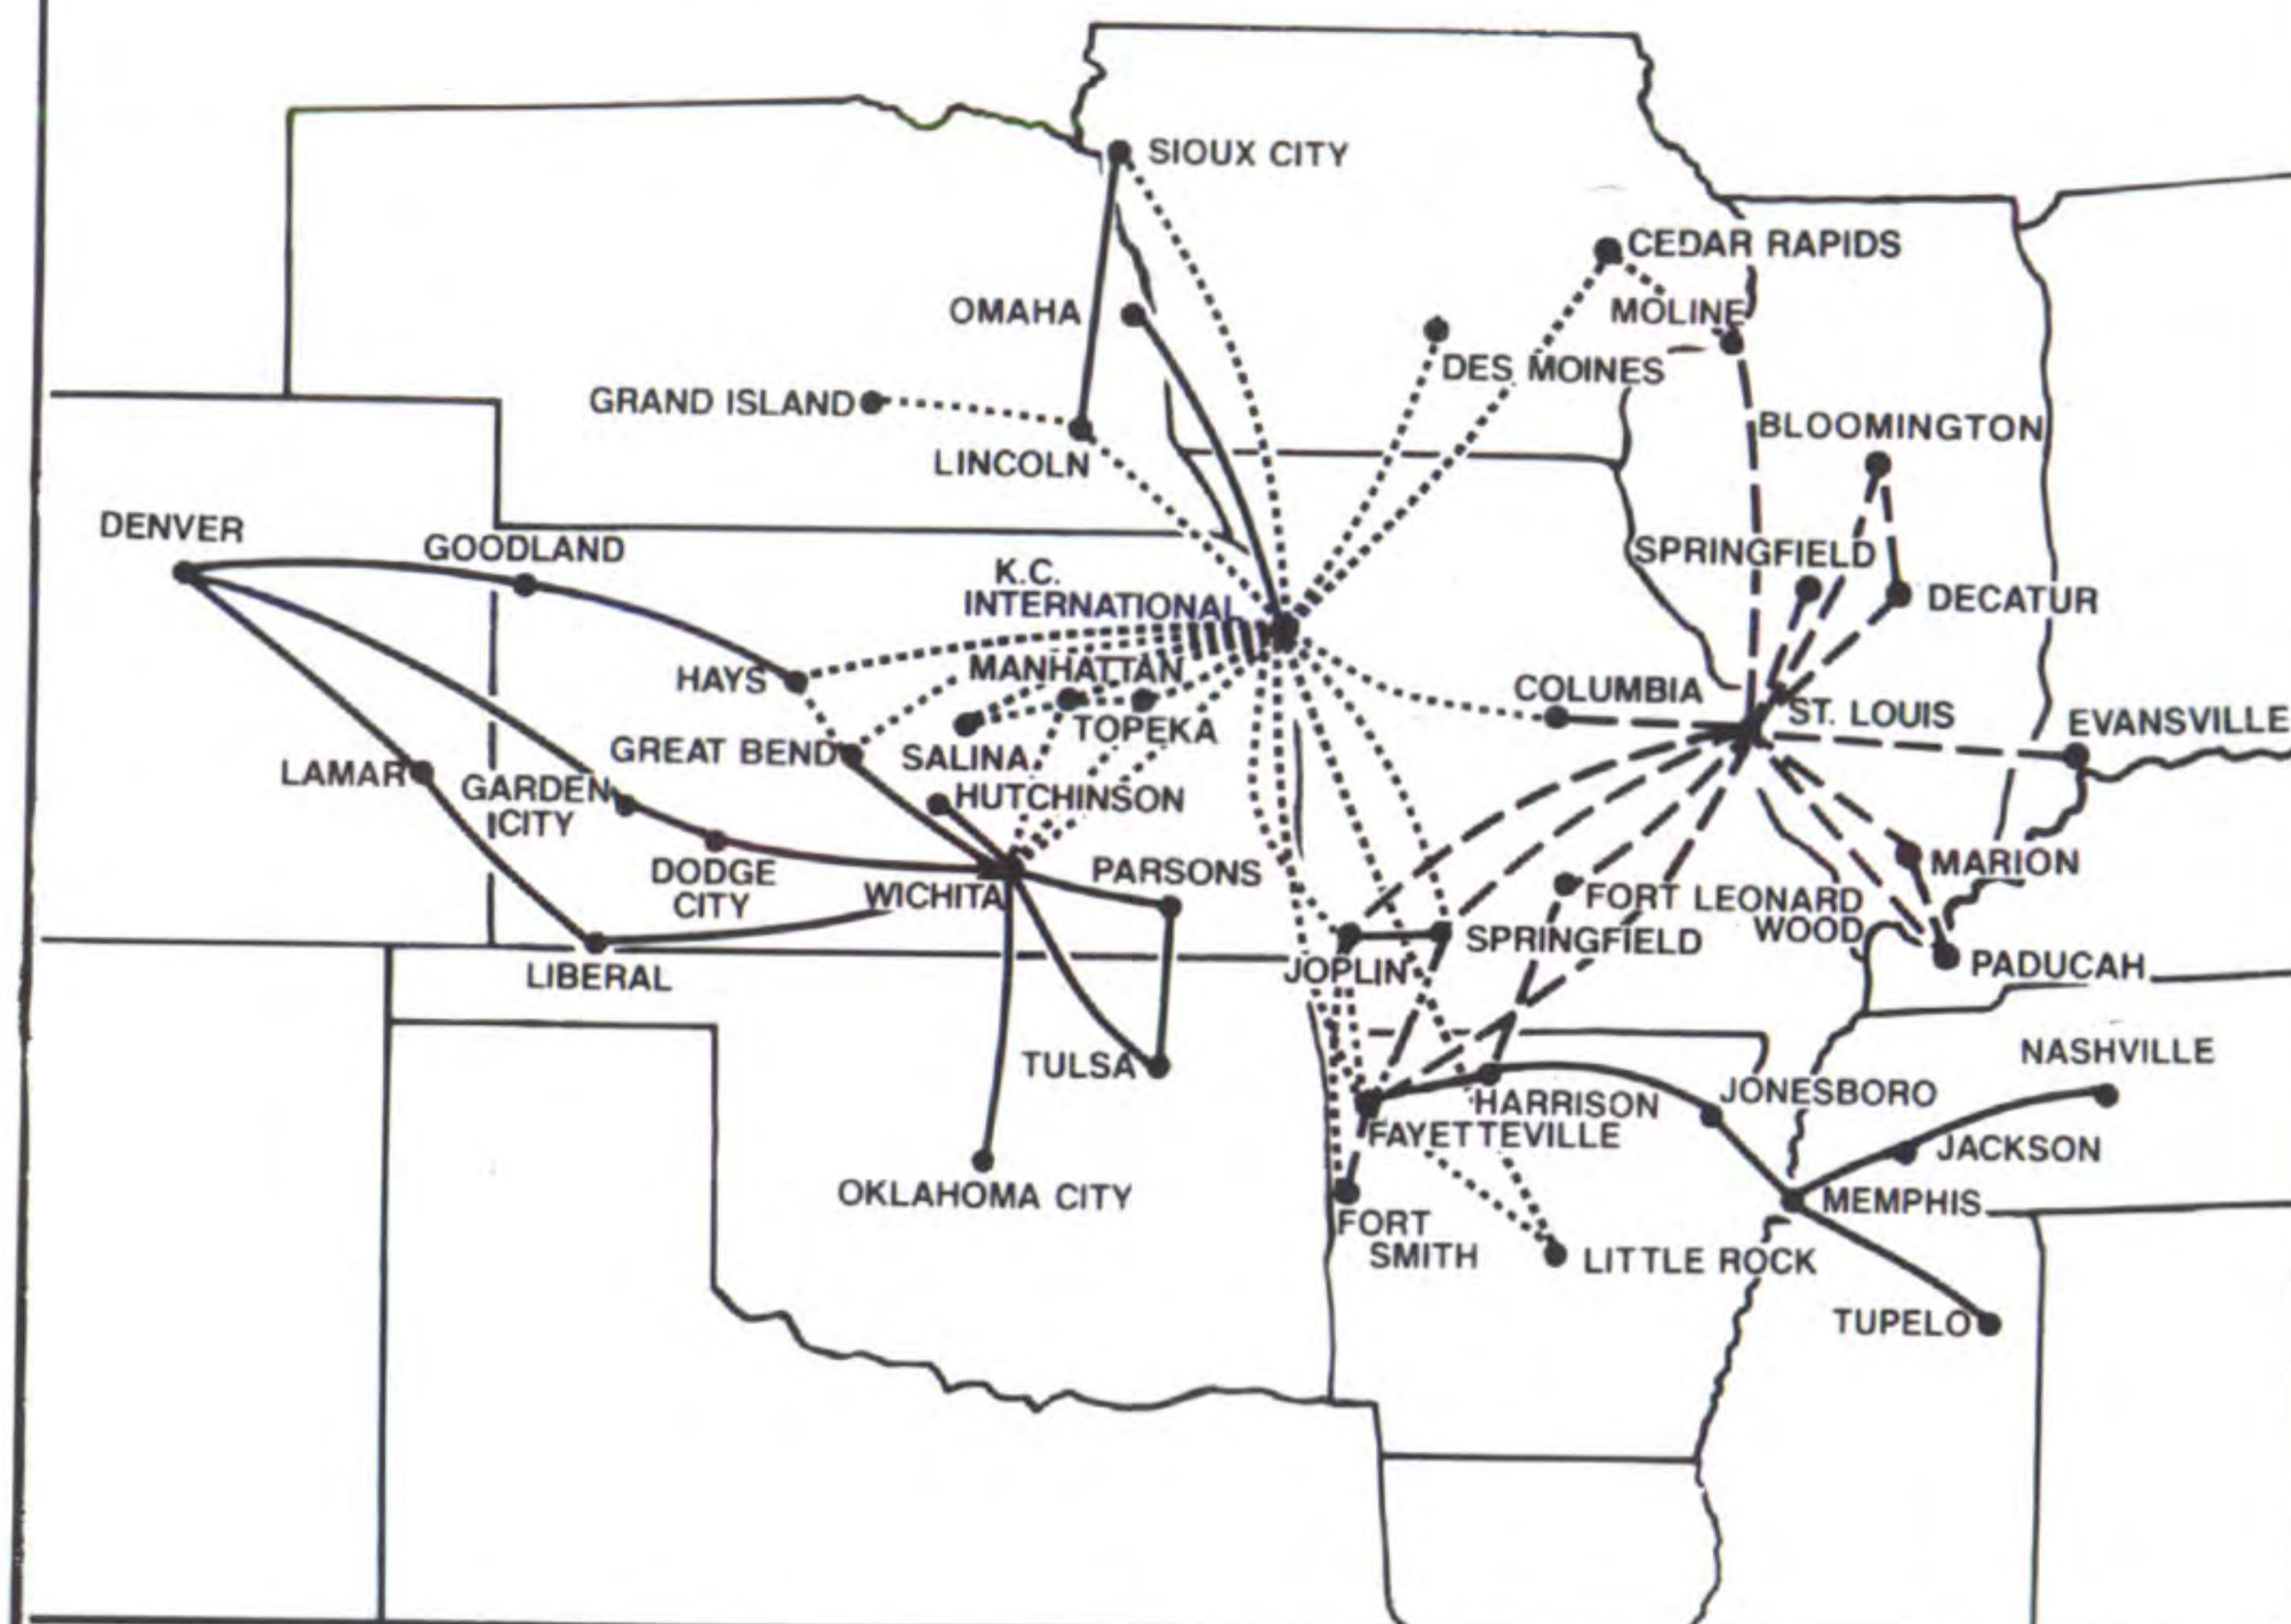

AIR MIDWEST

System Route Map
EFFECTIVE APRIL 1, 1986

— AIR MIDWEST
- - - OZARK / MIDWEST
..... EASTERN / AIR MIDWEST EXPRESS
- - - OZARK / MIDWEST AND EASTERN / AIR MIDWEST EXPRESS

OZARK MIDWEST
EASTERN AIR MIDWEST EXPRESS

EXPLANATION OF REFERENCE MARKS AND SYMBOLS

FYV - Fayetteville, AR LBL - Liberal, KS MCI - Kansas City Int'l SGF - Springfield, MO
ICT - Wichita, KS LIT - Little Rock, AR MEM - Memphis, TN STL - St. Louis, MO
JLN - Joplin, MO LNK - Lincoln, NE MSP - Minneapolis/St. Paul TUL - Tulsa, OK