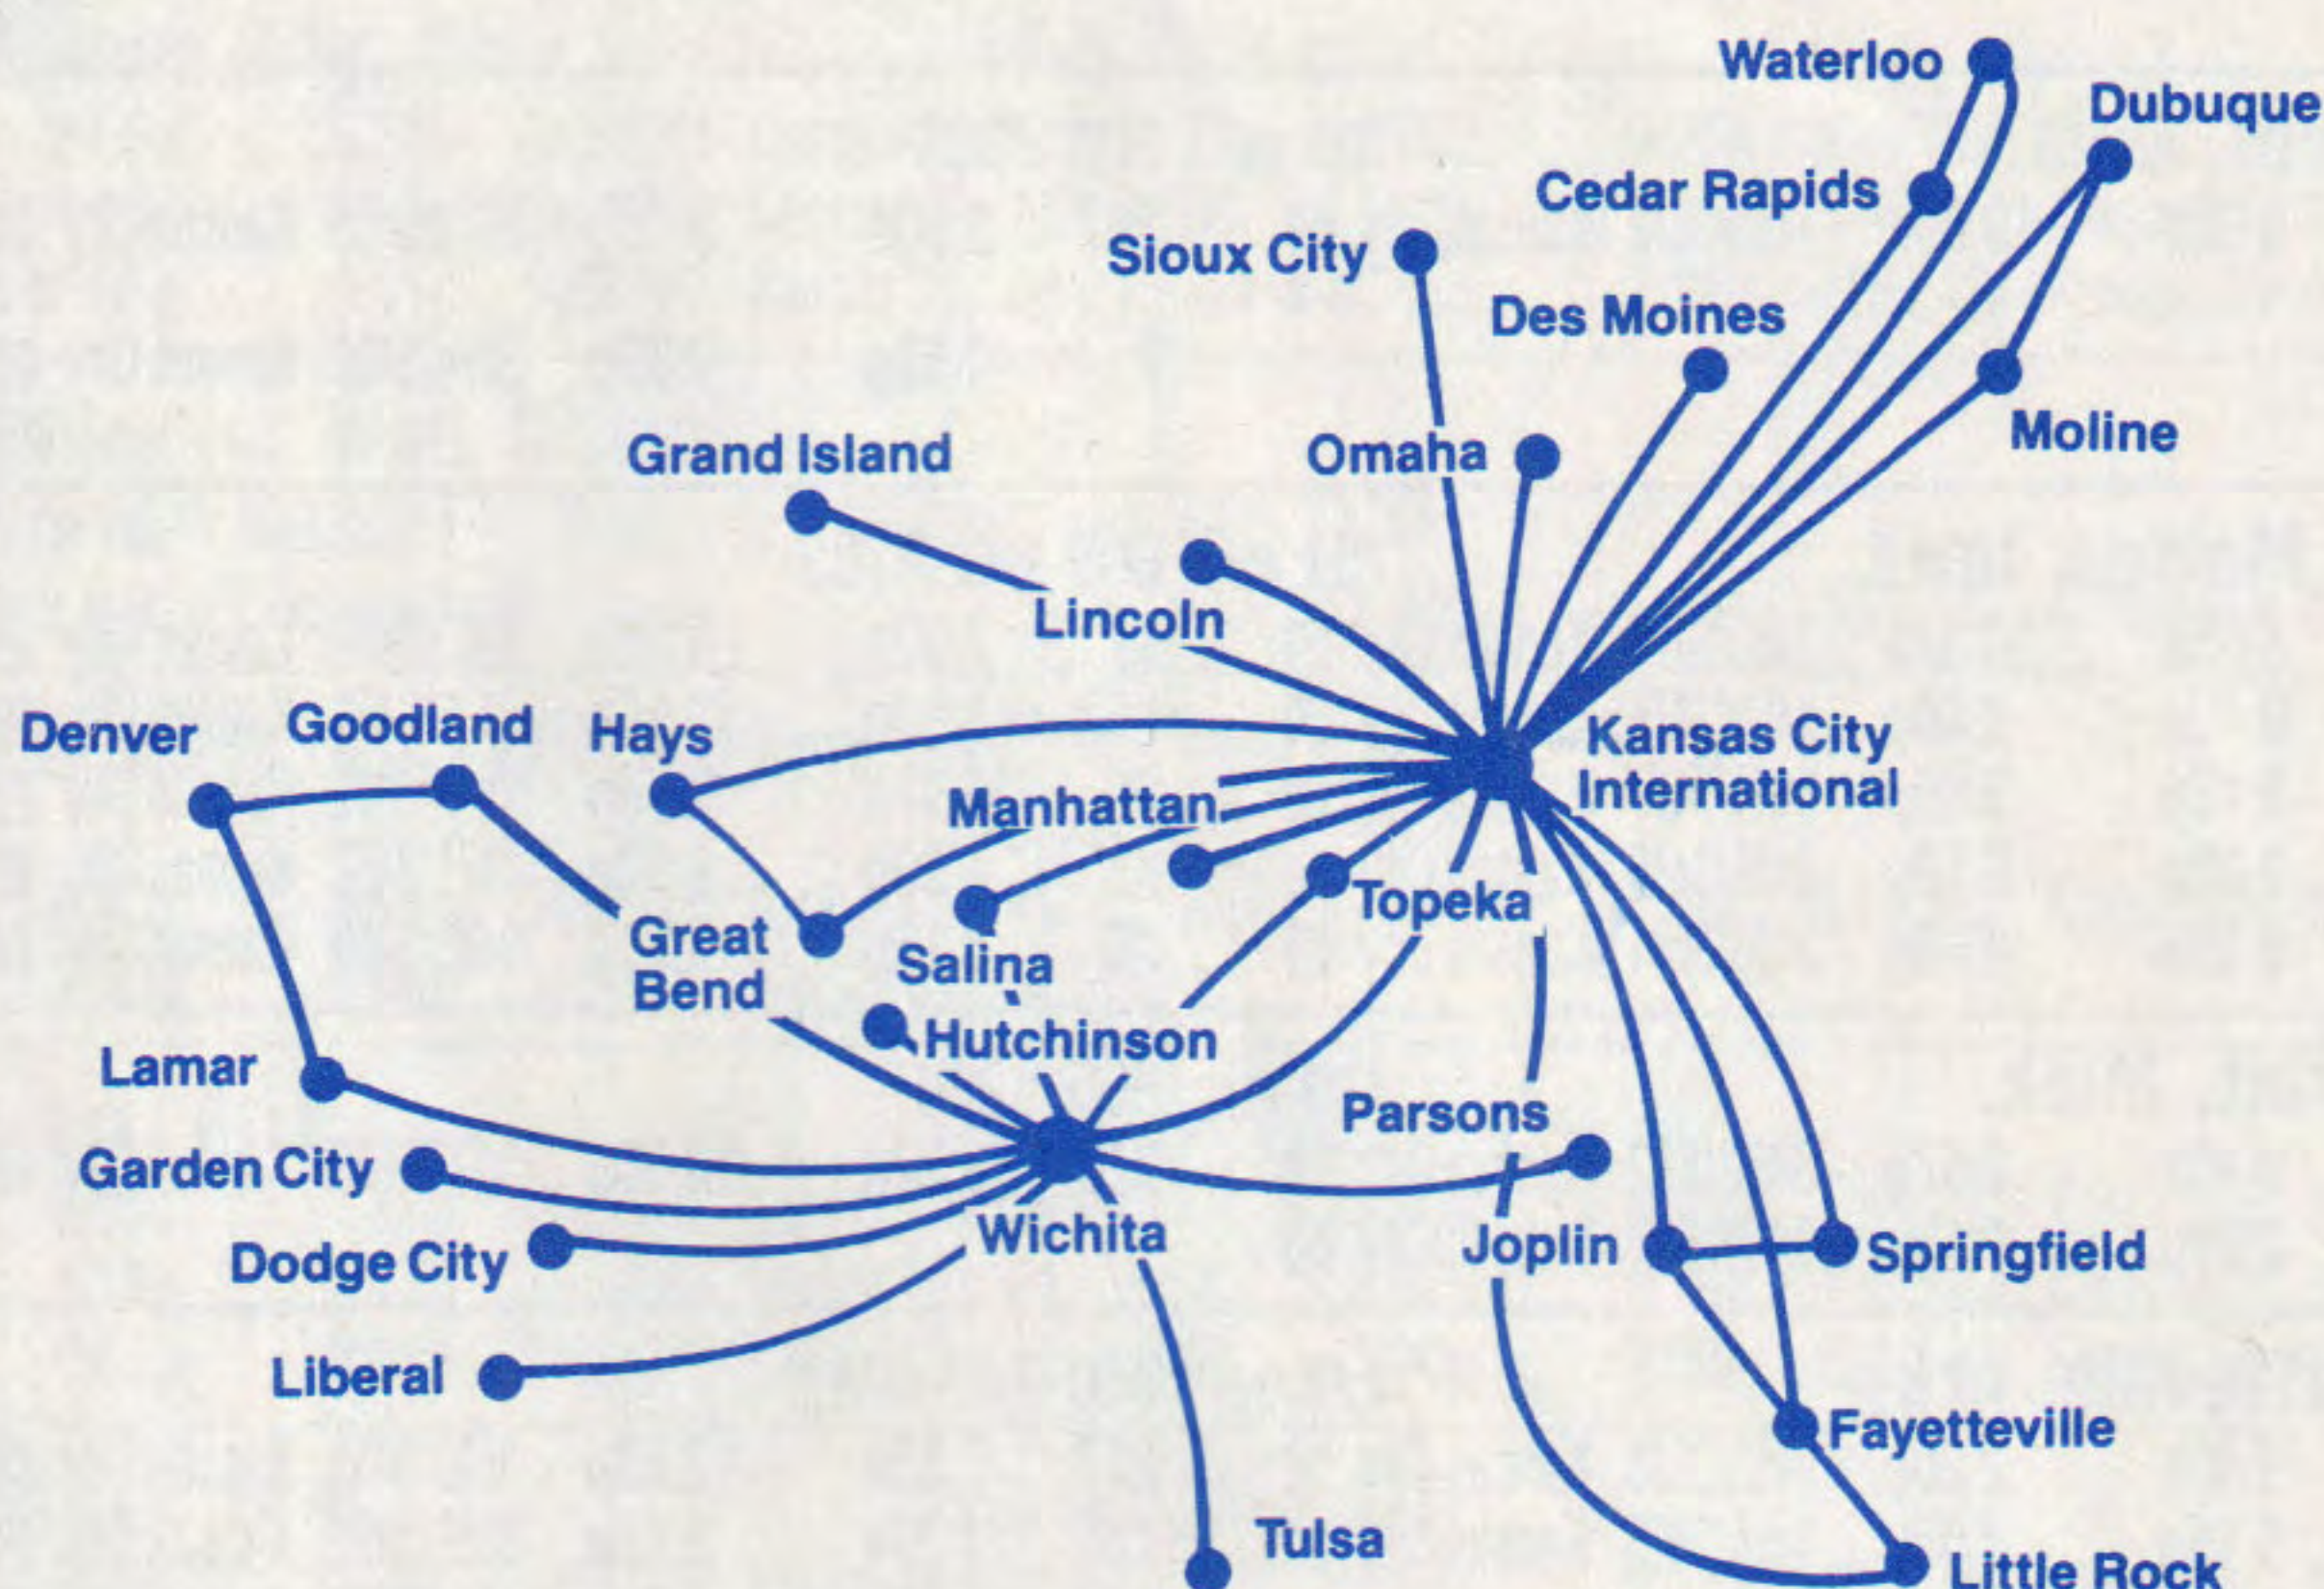

**EASTERN
EXPRESS**

TIMETABLE

EFFECTIVE JANUARY 31, 1988

EASTERN EXPRESS

Fly Eastern Express
and take advantage of
Eastern's OnePass Program.

**EASTERN
EXPRESS**

Operated by Air Midwest

Cedar Rapids, Iowa