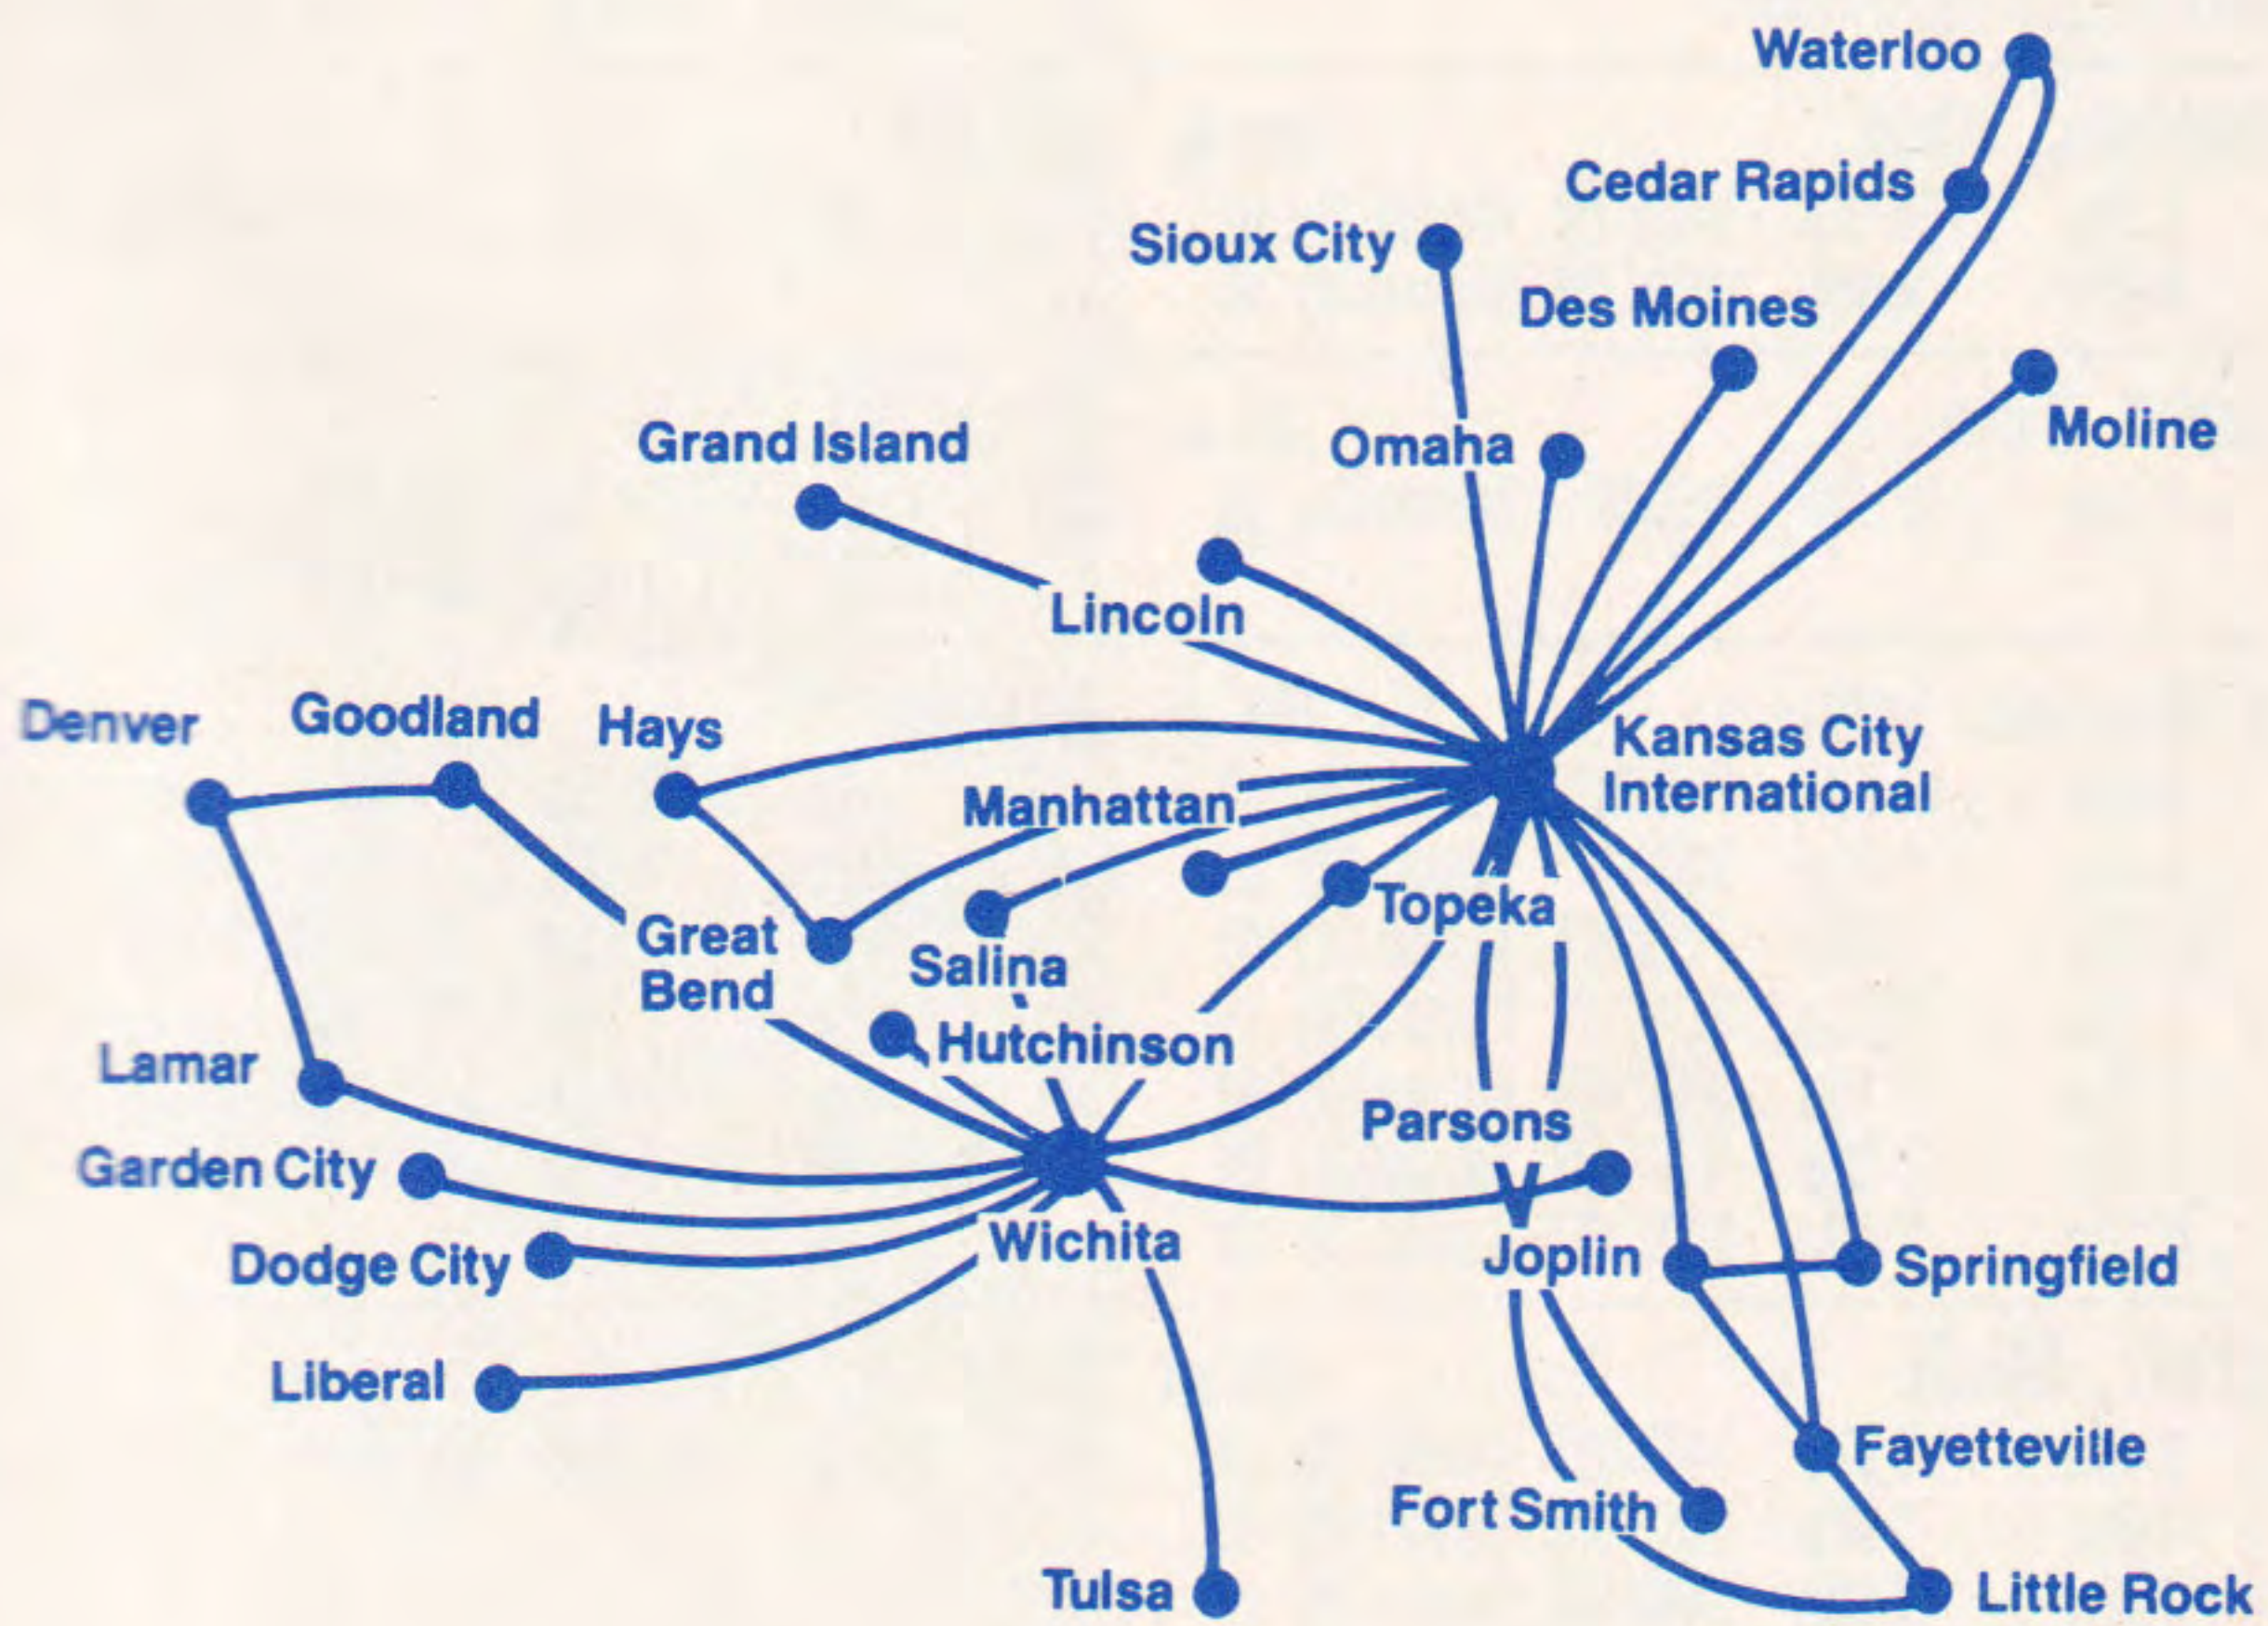

**EASTERN
EXPRESS**

TIMETABLE

EFFECTIVE APRIL 3, 1988

EASTERN EXPRESS

Fly Eastern Express
and take advantage of
Eastern's OnePass Program.

**EASTERN
EXPRESS**

Operated by Air Midwest

GENERAL PASSENGER INFORMATION (Cont'd)

AIRPORT SYMBOLS

K J.F. Kennedy	D Washington (Dulles)
L LaGuardia	F Ft. Lauderdale
N Newark	O O'Hare
P Islip	H Hobby
W Washington (National)	I Intercontinental
B Baltimore (Baltimore-Washington)	

WHISPERLINER SERVICE

Flight number shown in bold type(103/129) denotes Whisperliner service.

 Movies

FOR RESERVATIONS OR FLIGHT INFORMATION

CEDAR RAPIDS, IOWA	800-247-4788
DENVER, COLORADO	303-398-3333
DES MOINES, IOWA	800-247-4788
DODGE CITY, KANSAS	800-247-4788
FAYETTEVILLE, ARKANSAS	800-247-4788
GARDEN CITY, KANSAS	800-247-4788
GOODLAND, KANSAS	800-247-4788
GRAND IS, NEBRASKA	800-247-4788
GREAT BEND, KANSAS	800-247-4788
HAYS, KANSAS	800-247-4788
HUTCHINSON, KANSAS	800-247-4788
JOPLIN, MISSOURI	800-247-4788
KANSAS CITY, MISSOURI	816-471-4353
LAMAR, COLORADO	800-247-4788
LIBERAL, KANSAS	800-247-4788
LINCOLN, NEBRASKA	800-247-4788
LITTLE ROCK, ARKANSAS	800-247-4788
MANHATTAN, KANSAS	800-247-4788
MOLINE, ILLINOIS	800-327-8376
OMAHA, NEBRASKA	402-422-6500
PARSONS, KANSAS	800-247-4788
SALINA, KANSAS	800-247-4788
SIOUX CITY, IOWA	800-247-4788
SPRINGFIELD, MISSOURI	800-247-4788
TOPEKA, KANSAS	800-247-4788
WATERLOO, IOWA	800-247-4788
WICHITA, KANSAS	800-327-8376

EASTERN EXPRESS

TIMETABLE

EFFECTIVE APRIL 3, 1988

EASTERN EXPRESS

Fly Eastern Express
and take advantage of
Eastern's OnePass Program.

EASTERN

Printed in U.S.A. Schedules and fares subject to change without notice.