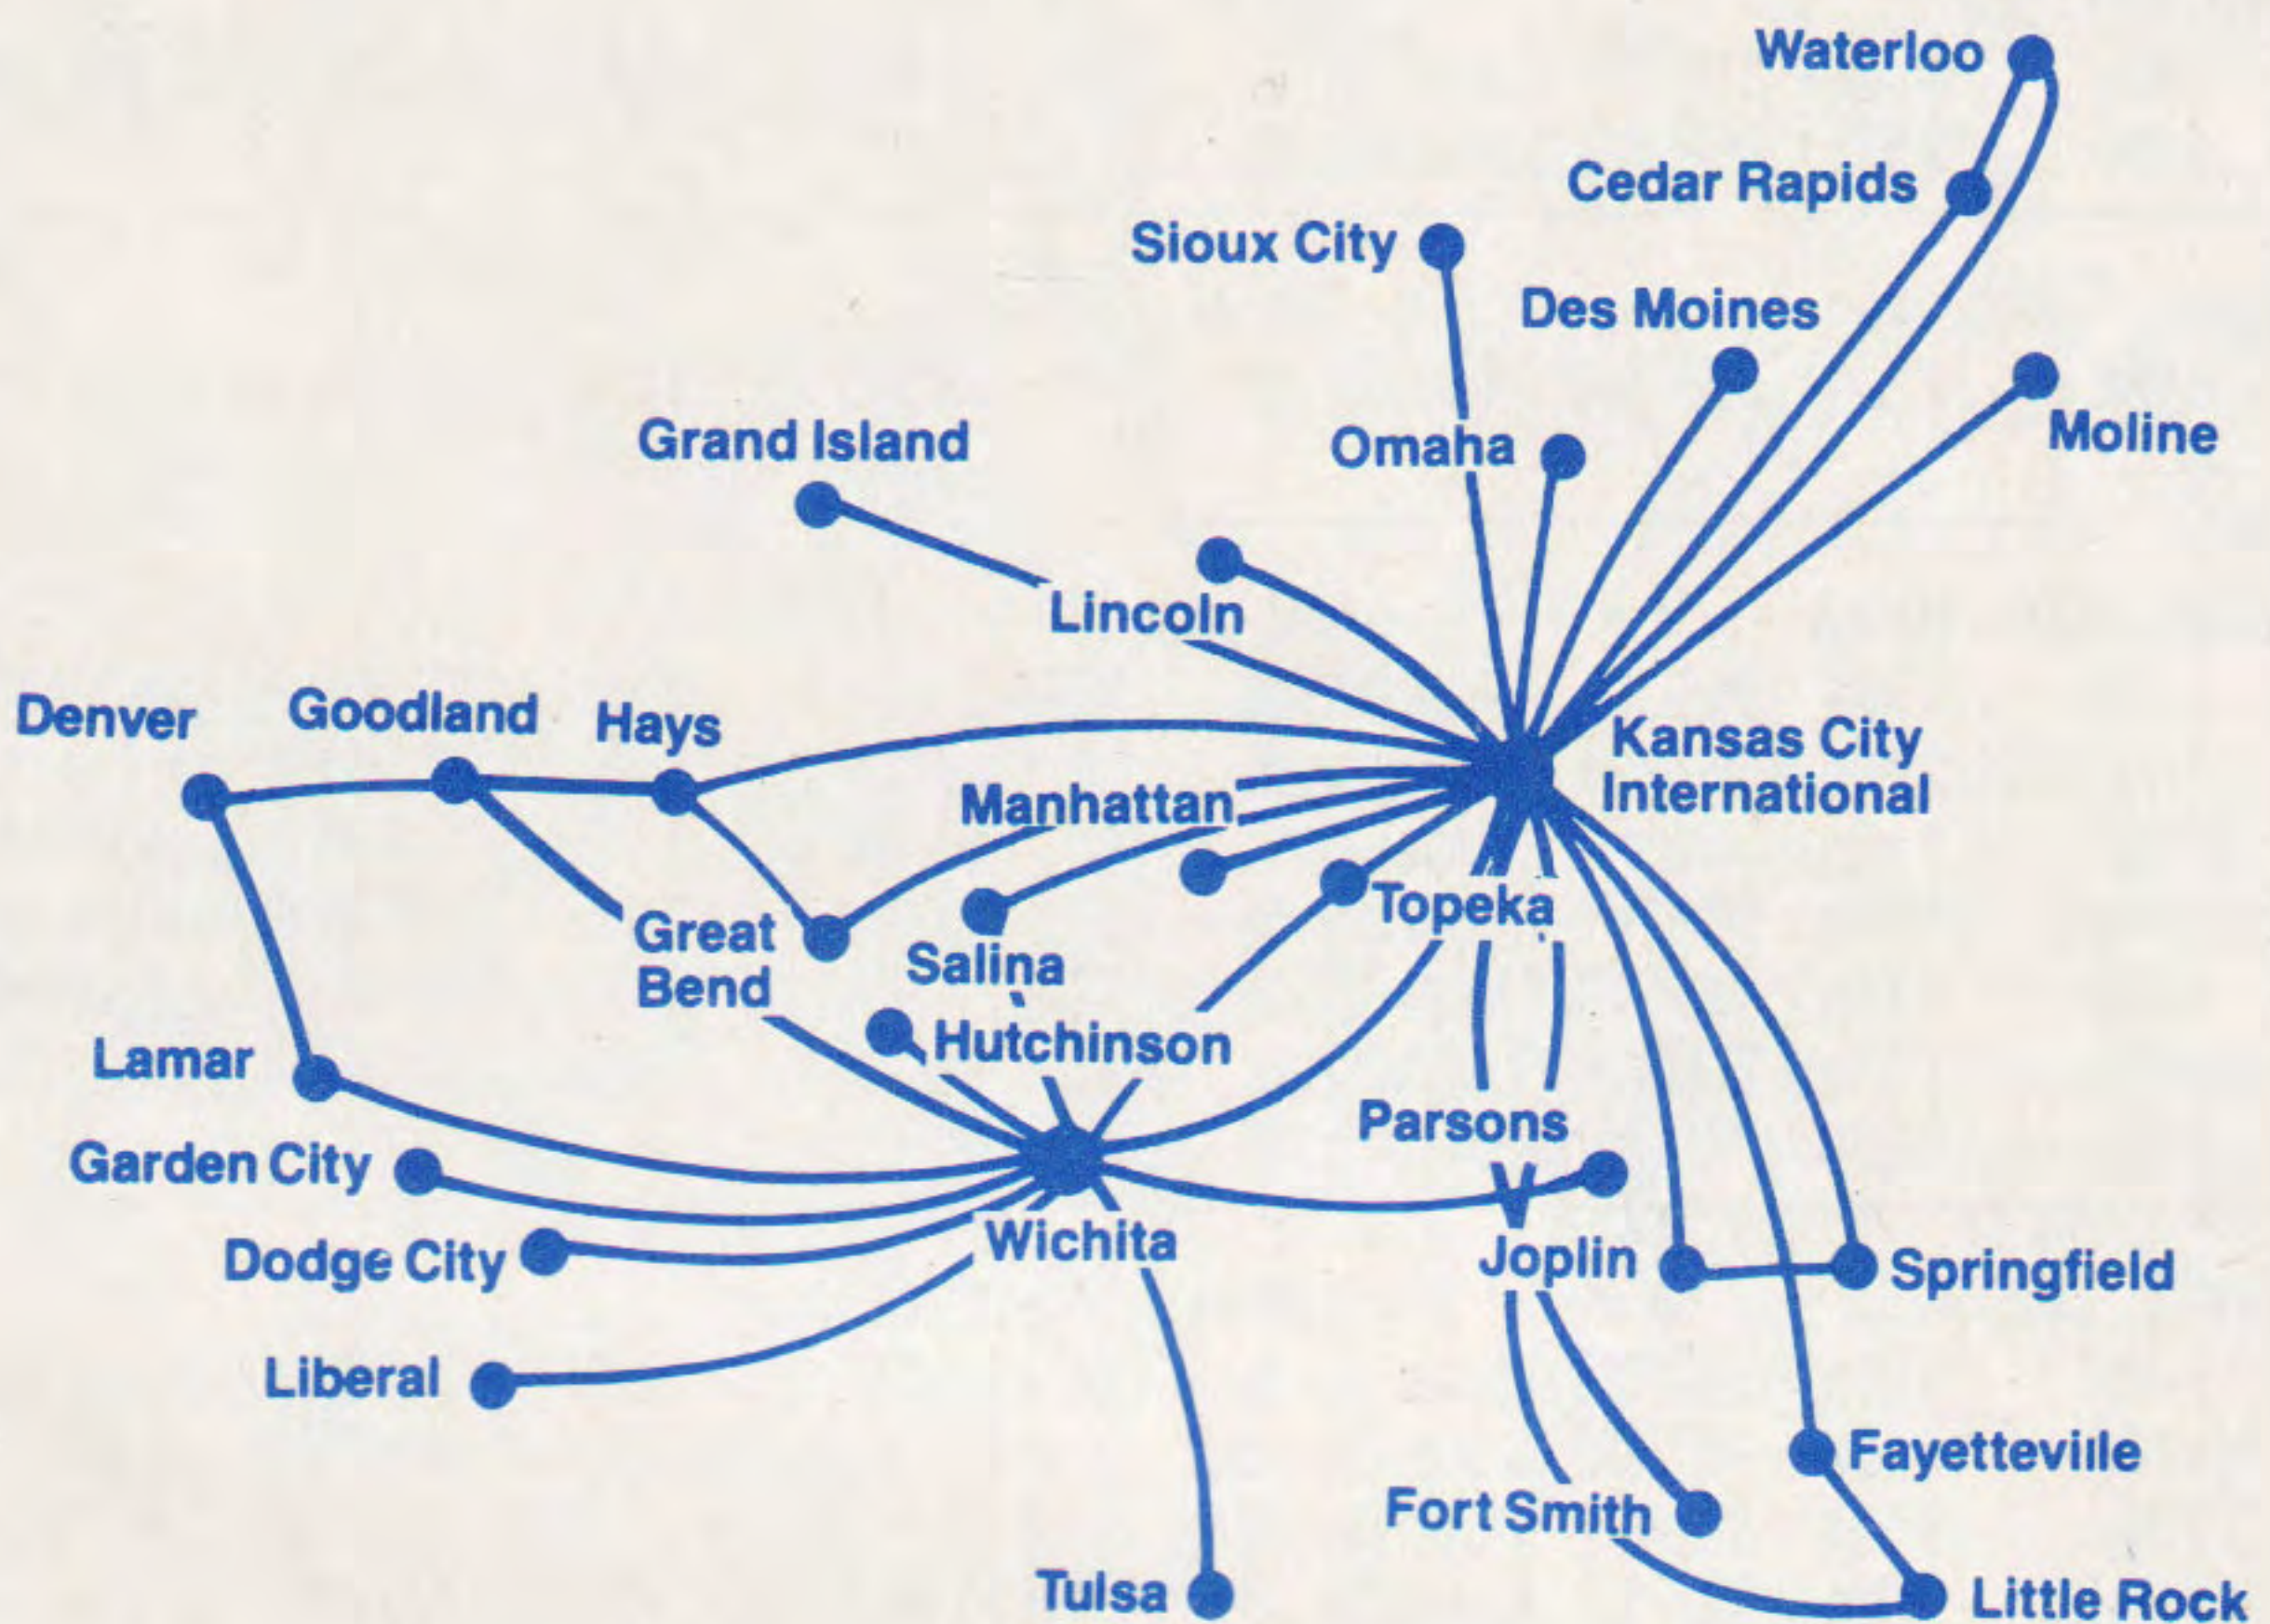

**EASTERN
EXPRESS**

TIMETABLE

EFFECTIVE MAY 1, 1988

EASTERN EXPRESS

Fly Eastern Express
and take advantage of
Eastern's OnePass Program.

**EASTERN
EXPRESS**

Operated by Air Midwest

GENERAL PASSENGER INFORMATION (Cont'd)

FARES: Eastern has a variety of discount air fares available to almost everywhere we fly. We offer Super Savers, System Excursion fares and, from selected cities, Super Coach air fares too. We also have special tour based air fares sold in conjunction with vacation packages. There may be advance purchase, minimum stay and capacity restrictions.

AIRPORT SYMBOLS

K J.F. Kennedy	D Washington (Dulles)
L LaGuardia	F Ft. Lauderdale
N Newark	O O'Hare
P Islip	H Hobby
W Washington (National)	I Intercontinental
B Baltimore (Baltimore-Washington)	

WHISPERLINER SERVICE

EASTERN EXPRESS

TIMETABLE EFFECTIVE MAY 1, 1988

EASTERN EXPRESS

Fly Eastern Express
and take advantage of
Eastern's OnePass Program.

EASTERN

Printed in U.S.A. Schedules and fares subject to change without notice.