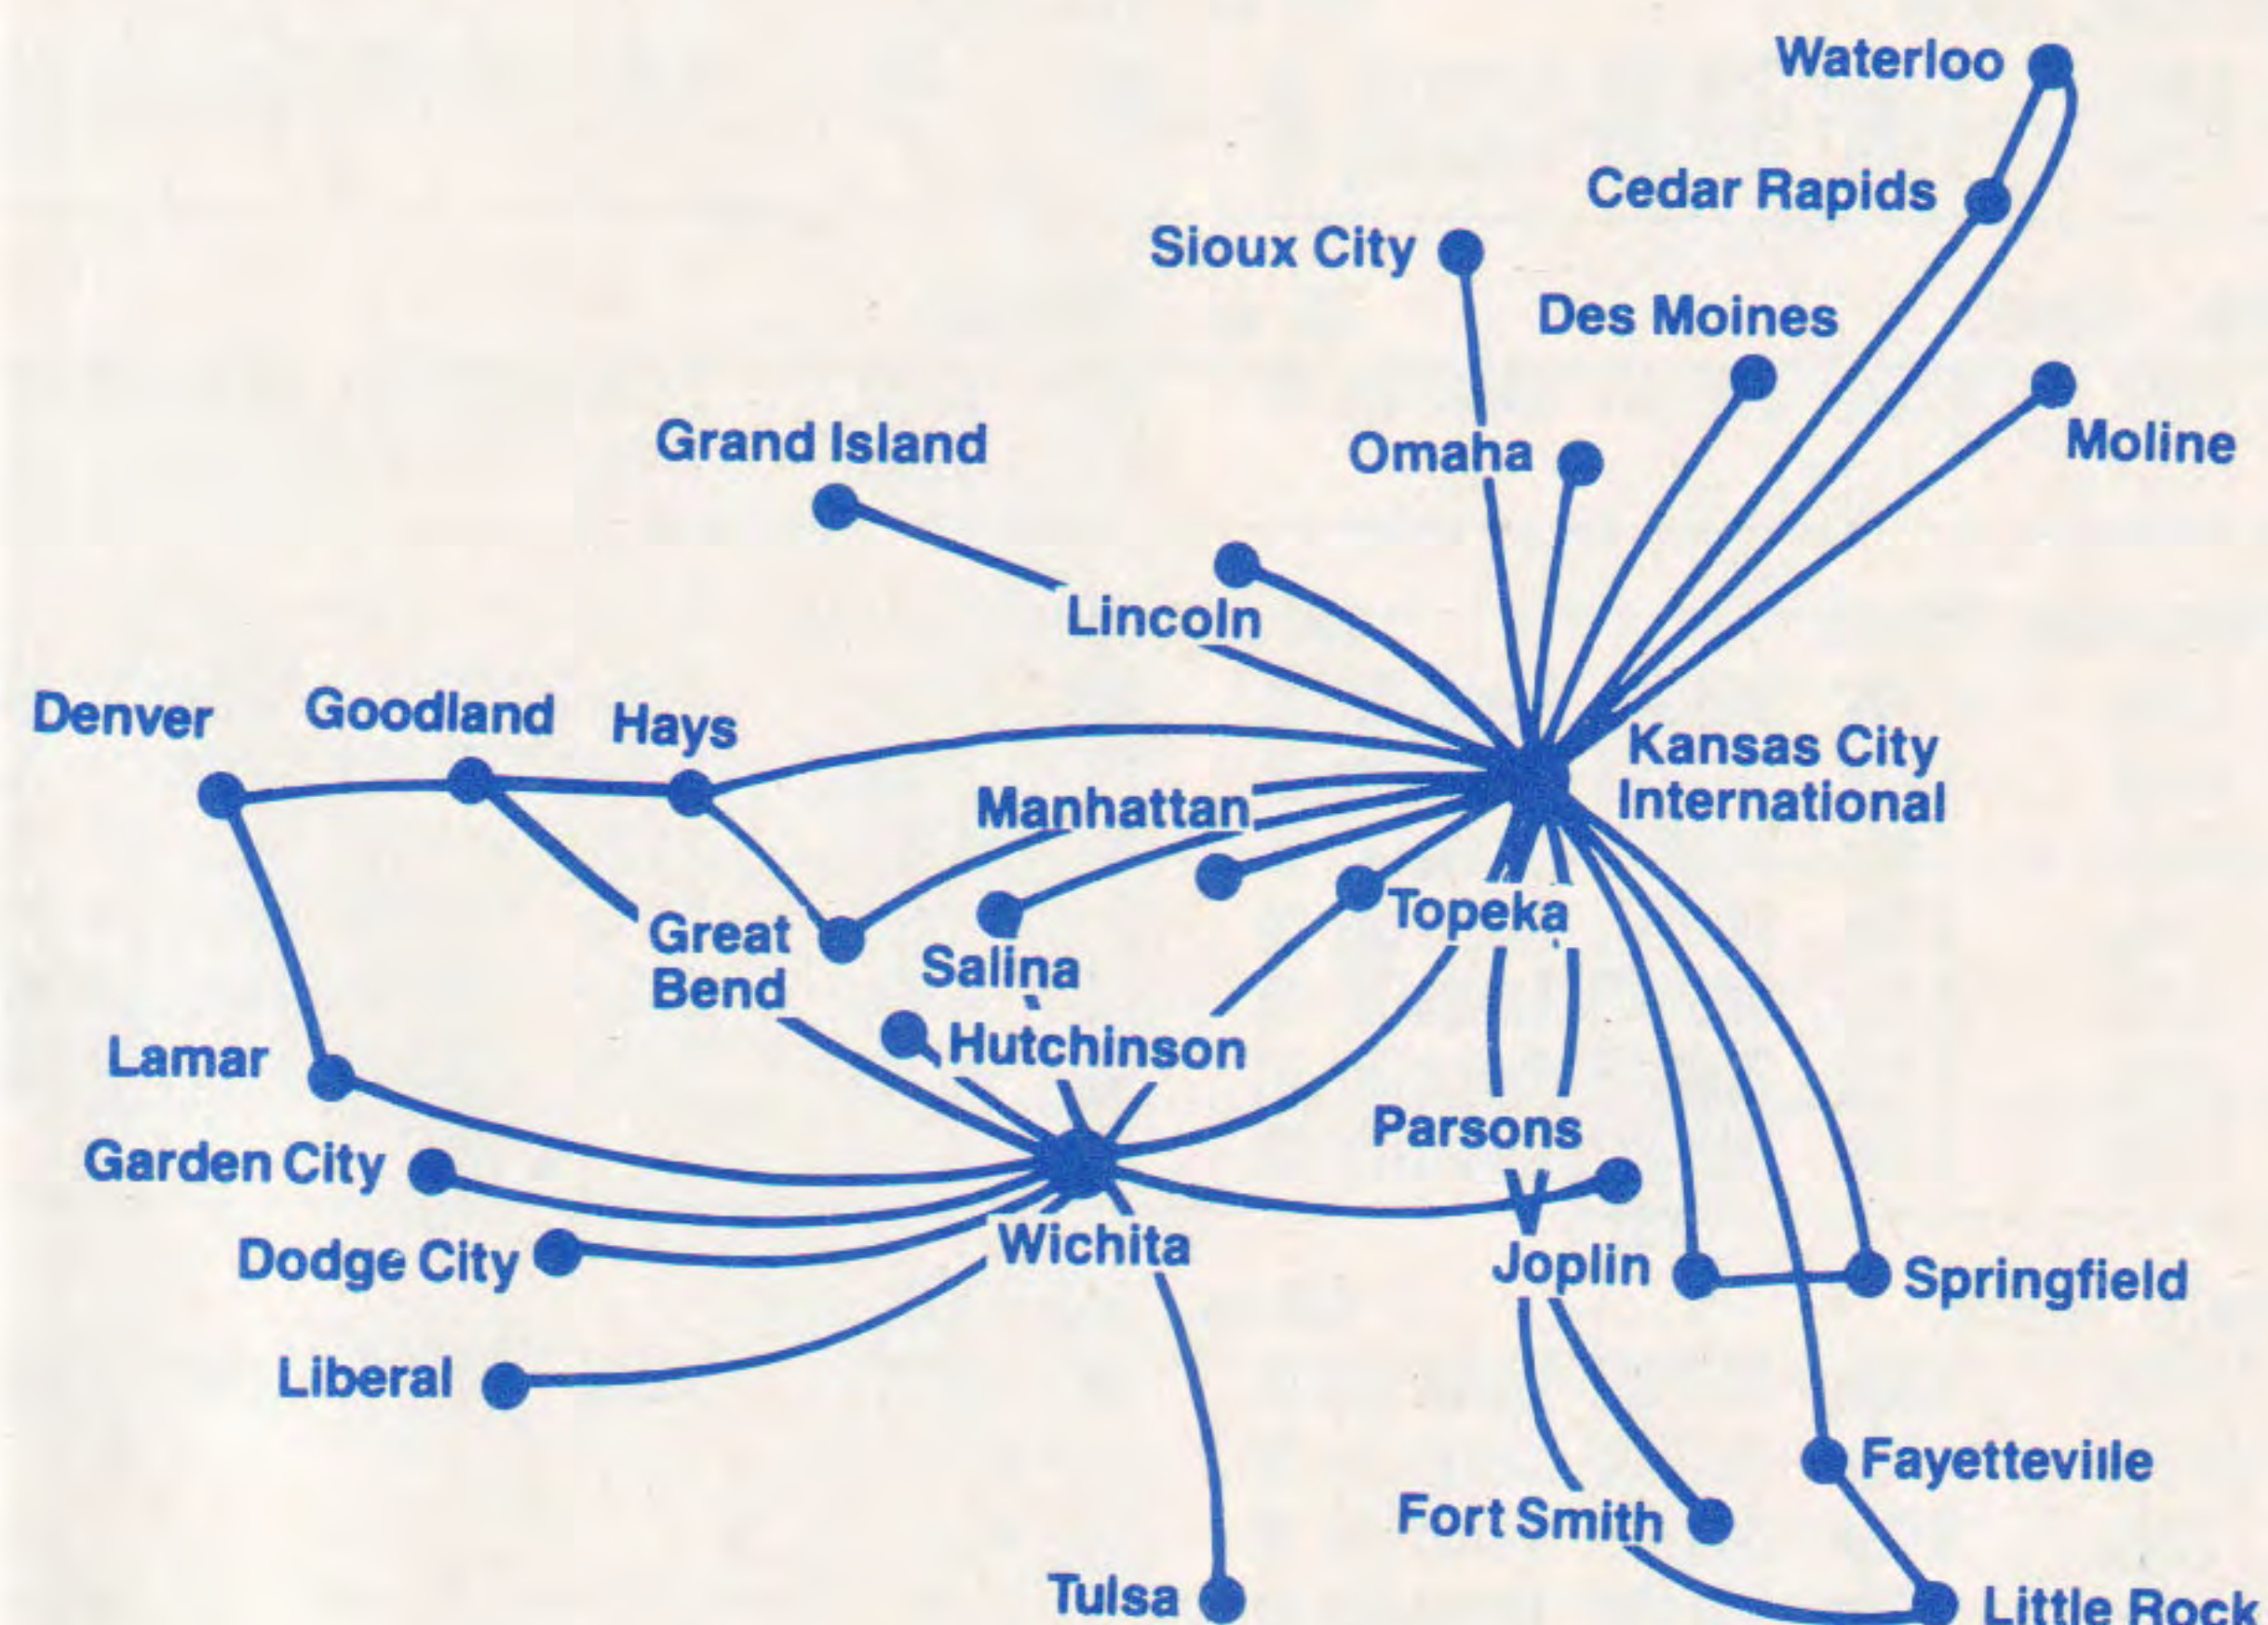

AIRPORT SYMBOLS

K J.F. Kennedy	D Washington (Dulles)
L LaGuardia	F Ft. Lauderdale
N Newark	O O'Hare
P Islip	H Hobby
W Washington (National)	I Intercontinental
B Baltimore (Baltimore-Washington)	

WHISPERLINER SERVICE

Flight number shown in bold type(103/129) denotes Whisperliner service.

✈ Movies

FOR RESERVATIONS OR FLIGHT INFORMATION

CEDAR RAPIDS, IOWA	800-247-4788
DENVER, COLORADO	303-398-3333
DES MOINES, IOWA	800-247-4788
DODGE CITY, KANSAS	800-247-4788
FAYETTEVILLE, ARKANSAS	800-247-4788
GARDEN CITY, KANSAS	800-247-4788
GOODLAND, KANSAS	800-247-4788
GRAND IS, NEBRASKA	800-247-4788
GREAT BEND, KANSAS	800-247-4788
HAYS, KANSAS	800-247-4788
HUTCHINSON, KANSAS	800-247-4788
JOPLIN, MISSOURI	800-247-4788
KANSAS CITY, MISSOURI	816-471-4353
LAMAR, COLORADO	800-247-4788
LIBERAL, KANSAS	800-247-4788
LINCOLN, NEBRASKA	800-247-4788
LITTLE ROCK, ARKANSAS	800-247-4788
MANHATTAN, KANSAS	800-247-4788
MOLINE, ILLINOIS	800-327-8376
OMAHA, NEBRASKA	402-422-6500
PARSONS, KANSAS	800-247-4788
SALINA, KANSAS	800-247-4788
SIOUX CITY, IOWA	800-247-4788
SPRINGFIELD, MISSOURI	800-247-4788
TOPEKA, KANSAS	800-247-4788
TULSA, OKLAHOMA	800-327-8376
WATERLOO, IOWA	800-247-4788
WICHITA, KANSAS	800-327-8376

EASTERN EXPRESS

TIMETABLE EFFECTIVE MAY 1, 1988

EASTERN EXPRESS

Fly Eastern Express
and take advantage of
Eastern's OnePass Program.

EASTERN

Printed in U.S.A. Schedules and fares subject to change without notice.