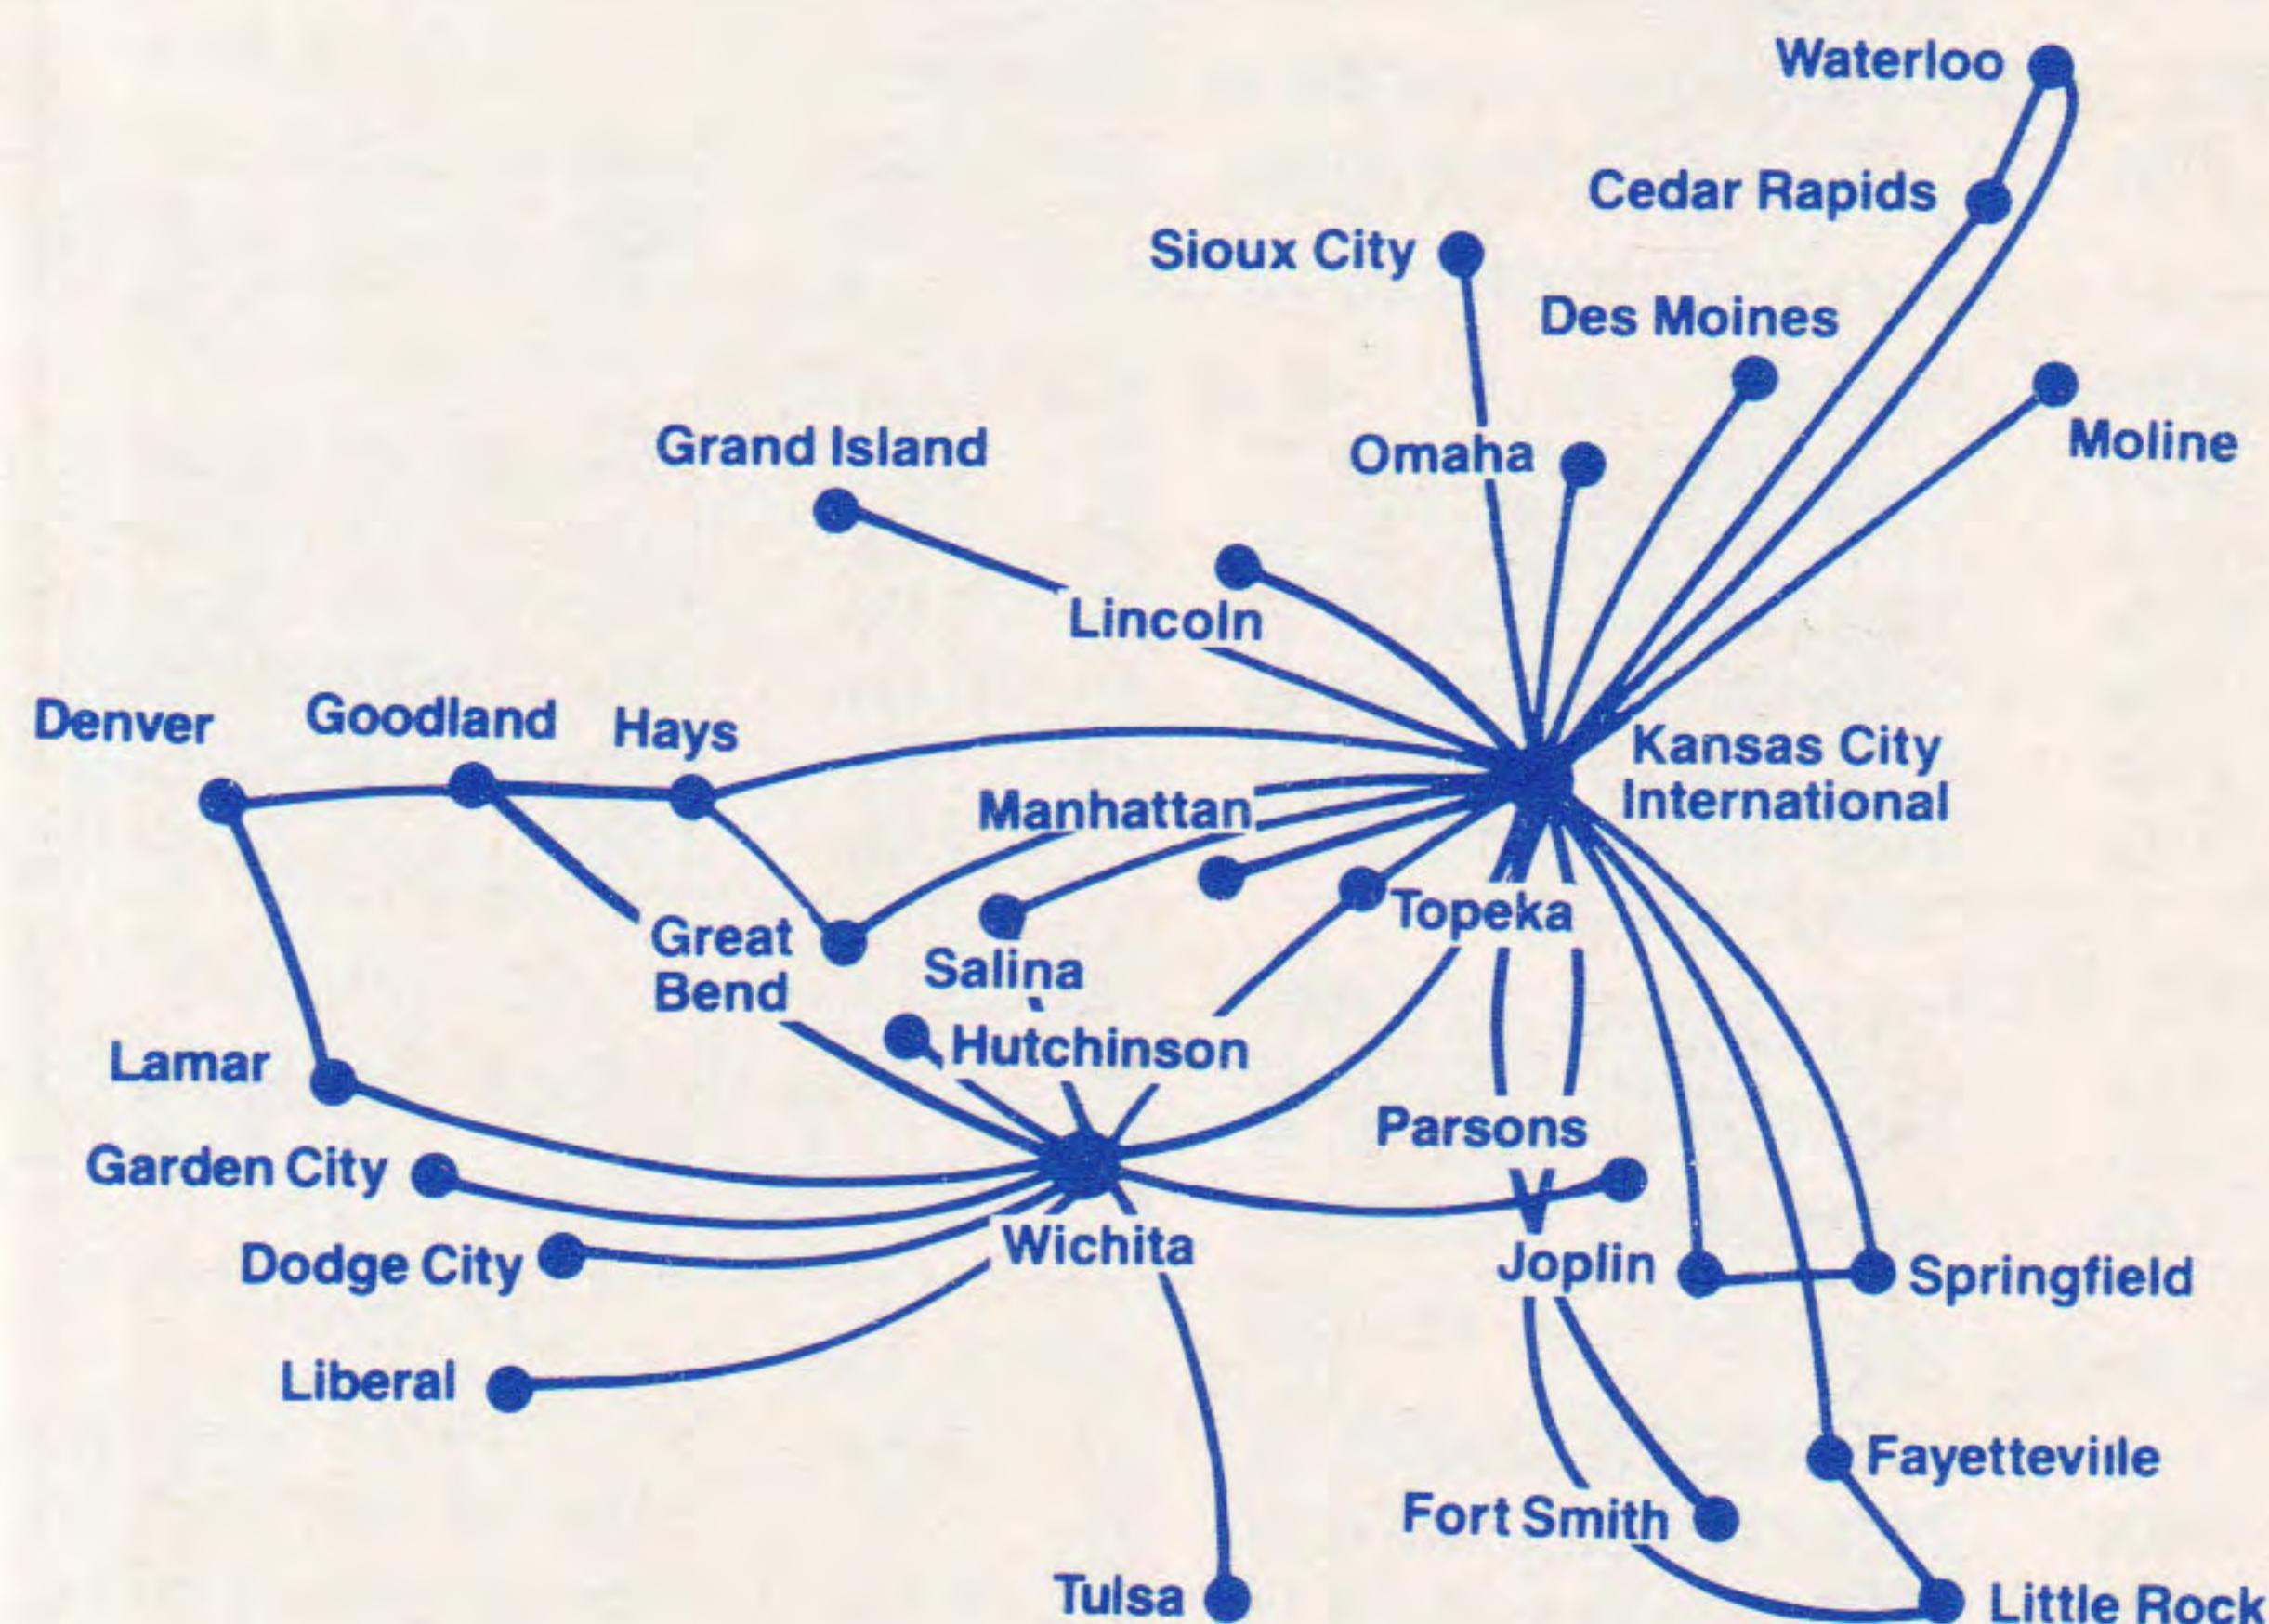

AIRPORT SYMBOLS

K J.F. Kennedy	D Washington (Dulles)
L LaGuardia	F Ft. Lauderdale
N Newark	O O'Hare
P Islip	H Hobby
W Washington (National)	I Intercontinental
B Baltimore (Baltimore-Washington)	

WHISPERLINER SERVICE

Flight number shown in bold type(103/129) denotes Whisperliner service.

✈ Movies

FOR RESERVATIONS OR FLIGHT INFORMATION

CEDAR RAPIDS, IOWA	800-247-4788
DENVER, COLORADO	303-398-3333
DES MOINES, IOWA	800-247-4788
DODGE CITY, KANSAS	800-247-4788
FAYETTEVILLE, ARKANSAS	800-247-4788
FORT SMITH, ARKANSAS	800-327-8376
GARDEN CITY, KANSAS	800-247-4788
GOODLAND, KANSAS	800-247-4788
GRAND IS, NEBRASKA	800-247-4788
GREAT BEND, KANSAS	800-247-4788
HAYS, KANSAS	800-247-4788
HUTCHINSON, KANSAS	800-247-4788
JOPLIN, MISSOURI	800-247-4788
KANSAS CITY, MISSOURI	816-471-4353
LAMAR, COLORADO	800-247-4788
LIBERAL, KANSAS	800-247-4788
LINCOLN, NEBRASKA	800-247-4788
LITTLE ROCK, ARKANSAS	800-247-4788
MANHATTAN, KANSAS	800-247-4788
MOLINE, ILLINOIS	800-327-8376
OMAHA, NEBRASKA	402-422-6500
PARSONS, KANSAS	800-247-4788
SALINA, KANSAS	800-247-4788
SIoux CITY, IOWA	800-247-4788
SPRINGFIELD, MISSOURI	800-247-4788
TOPEKA, KANSAS	800-247-4788
TULSA, OKLAHOMA	800-327-8376
WATERLOO, IOWA	800-247-4788
WICHITA, KANSAS	800-327-8376

EASTERN EXPRESS

TIMETABLE EFFECTIVE JULY 2, 1988

EASTERN EXPRESS

Fly Eastern Express
and take advantage of
Eastern's OnePass Program.

EASTERN

Printed in U.S.A. Schedules and fares subject to change without notice.