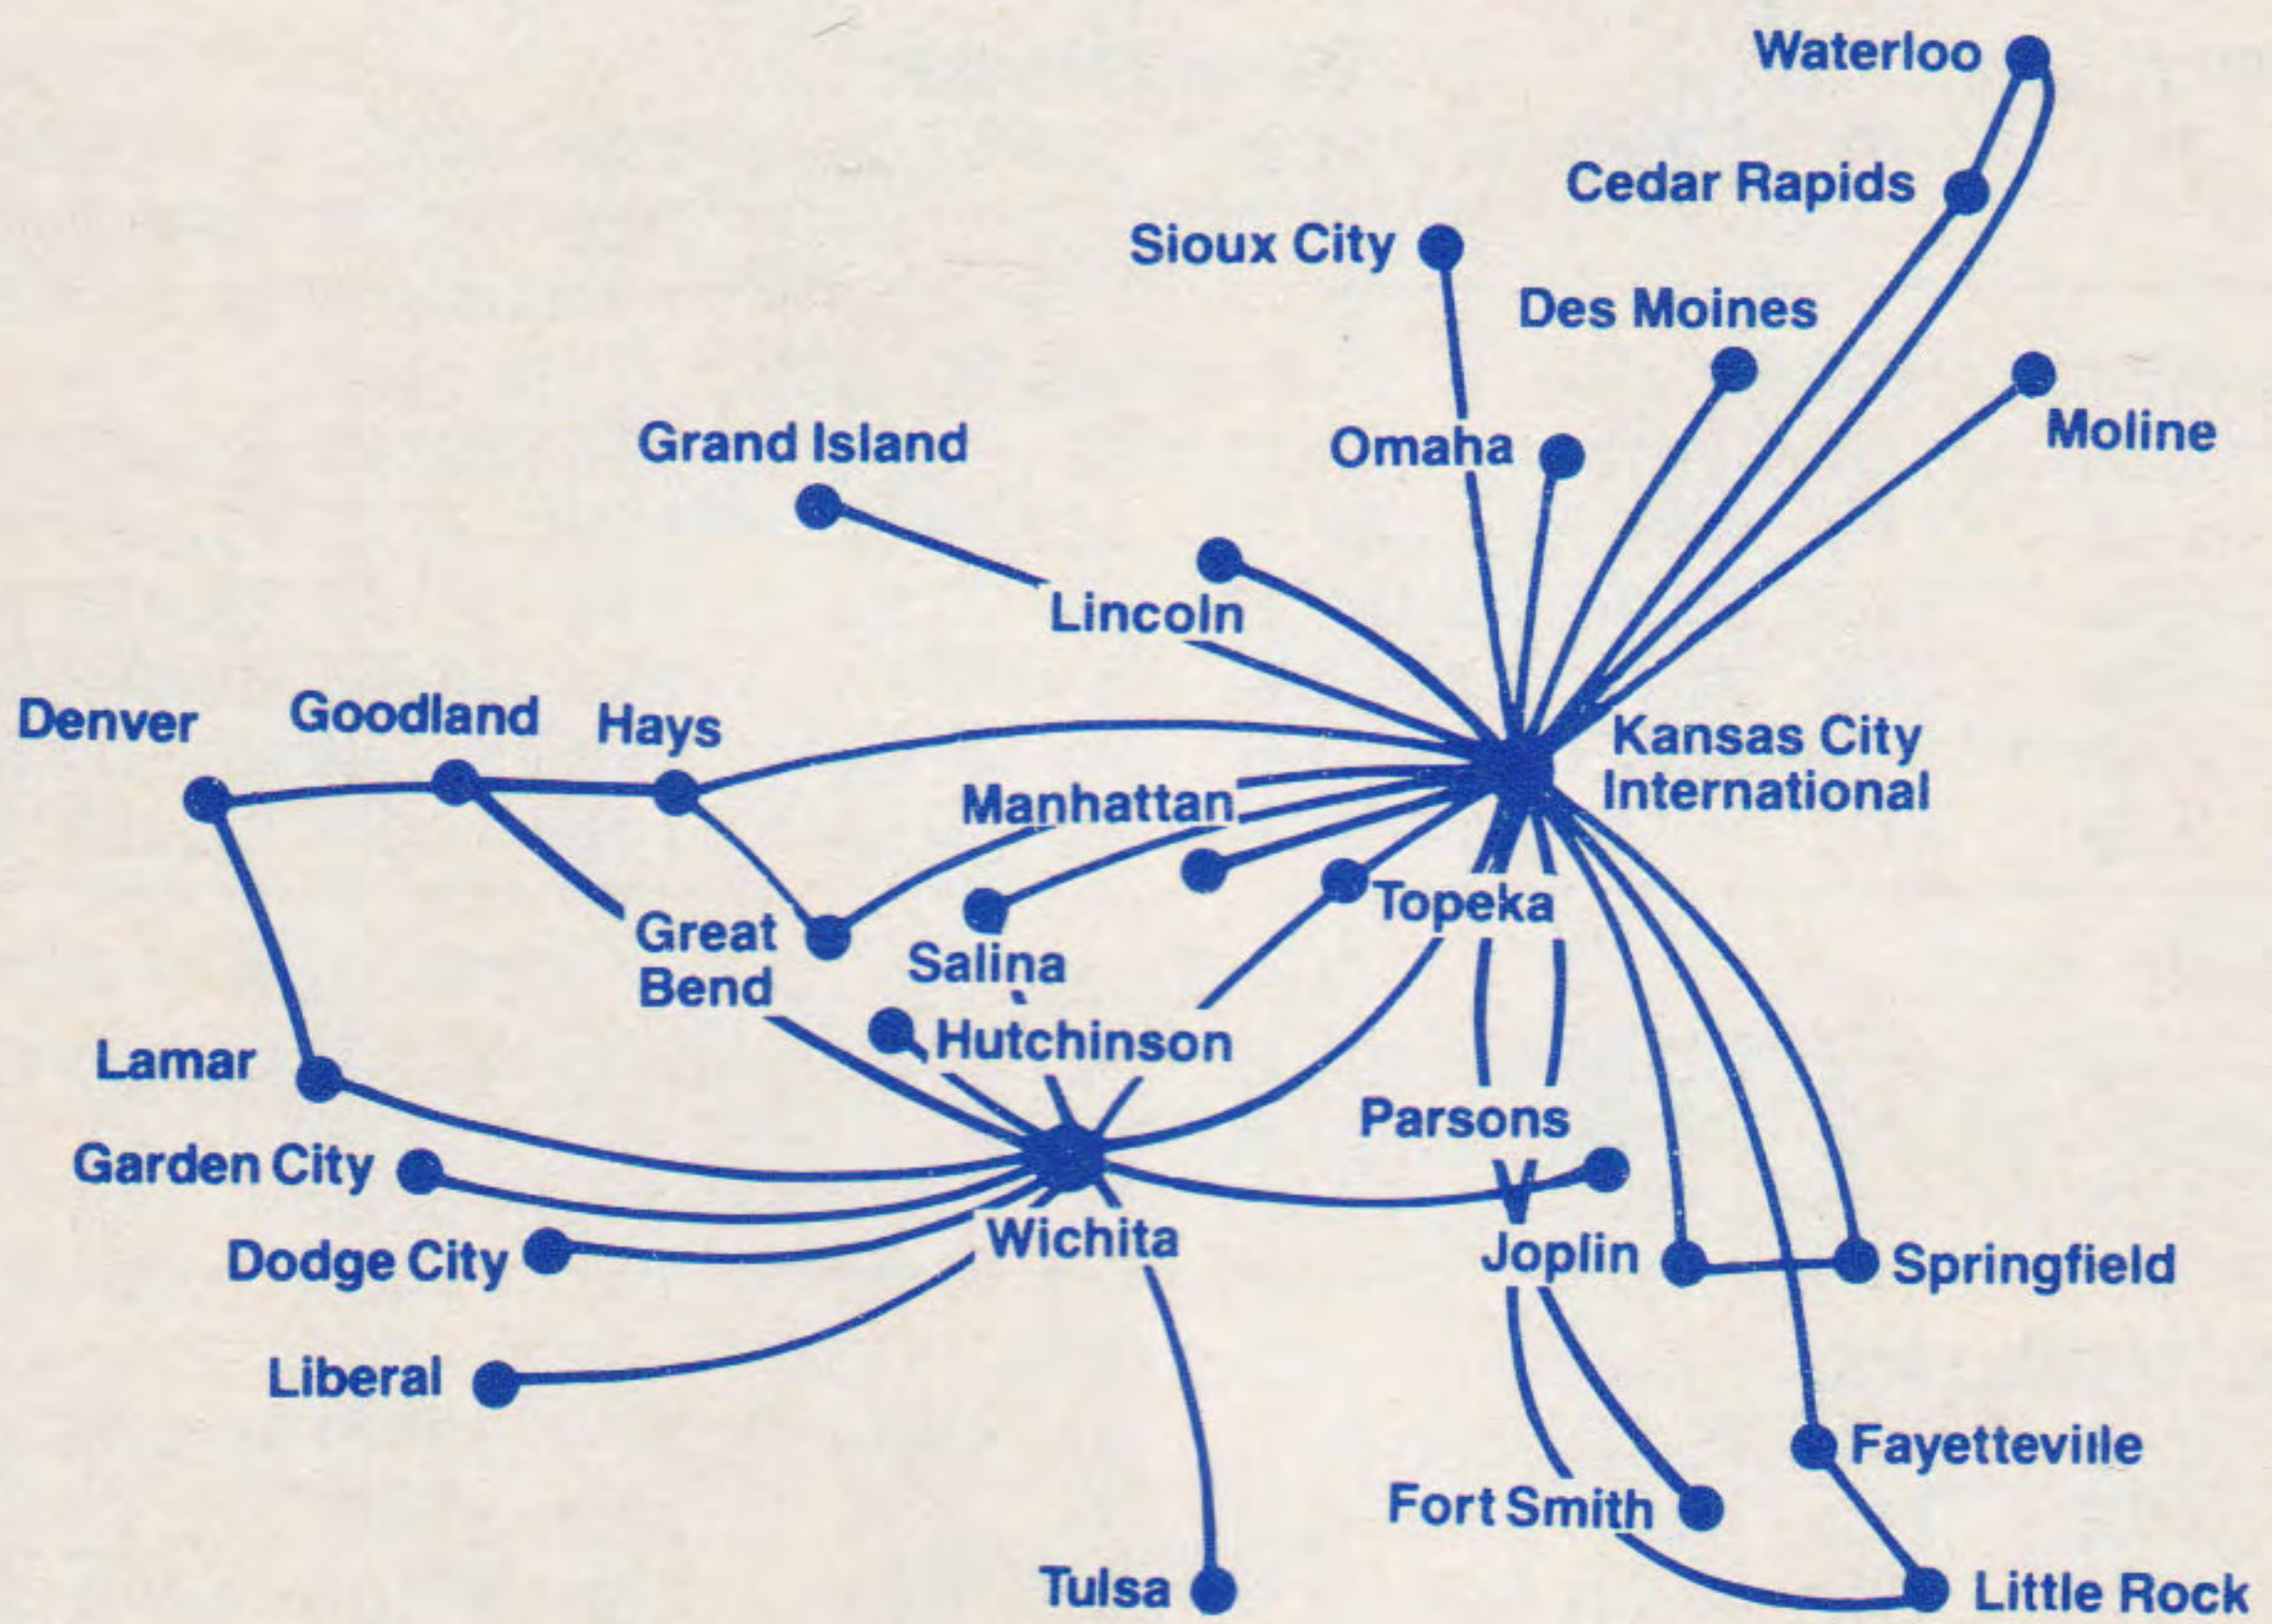

**EASTERN
EXPRESS**

TIMETABLE

EFFECTIVE JULY 2, 1988

EASTERN EXPRESS

Fly Eastern Express
and take advantage of
Eastern's OnePass Program.

**EASTERN
EXPRESS**

Operated by Air Midwest

GENERAL PASSENGER INFORMATION (Cont'd)

FARES: Eastern has a variety of discount air fares available to almost everywhere we fly. We offer Super Savers, System Excursion fares and, from selected cities, Super Coach air fares too. We also have special tour based air fares sold in conjunction with vacation packages. There may be advance purchase, minimum stay and capacity restrictions.

★ **OFF-PEAK FIRST CLASS/COACH FLIGHTS:** Eastern has Off-Peak First Class/Coach flights to many cities on its system. Fares offer a savings of about 20% from first class and daycoach. For Off-Peak First Class/Coach departure times and fares, check under originating city in timetable. Off-Peak First Class/Coach flights are indicated by a ★ between the leave and arrival time.

AIRPORT SYMBOLS

K J.F. Kennedy	D Washington (Dulles)
L LaGuardia	F Ft. Lauderdale
N Newark	O O'Hare
P Islip	H Hobby
W Washington (National)	I Intercontinental
B Baltimore (Baltimore-Washington)	

WHISPERLINER SERVICE