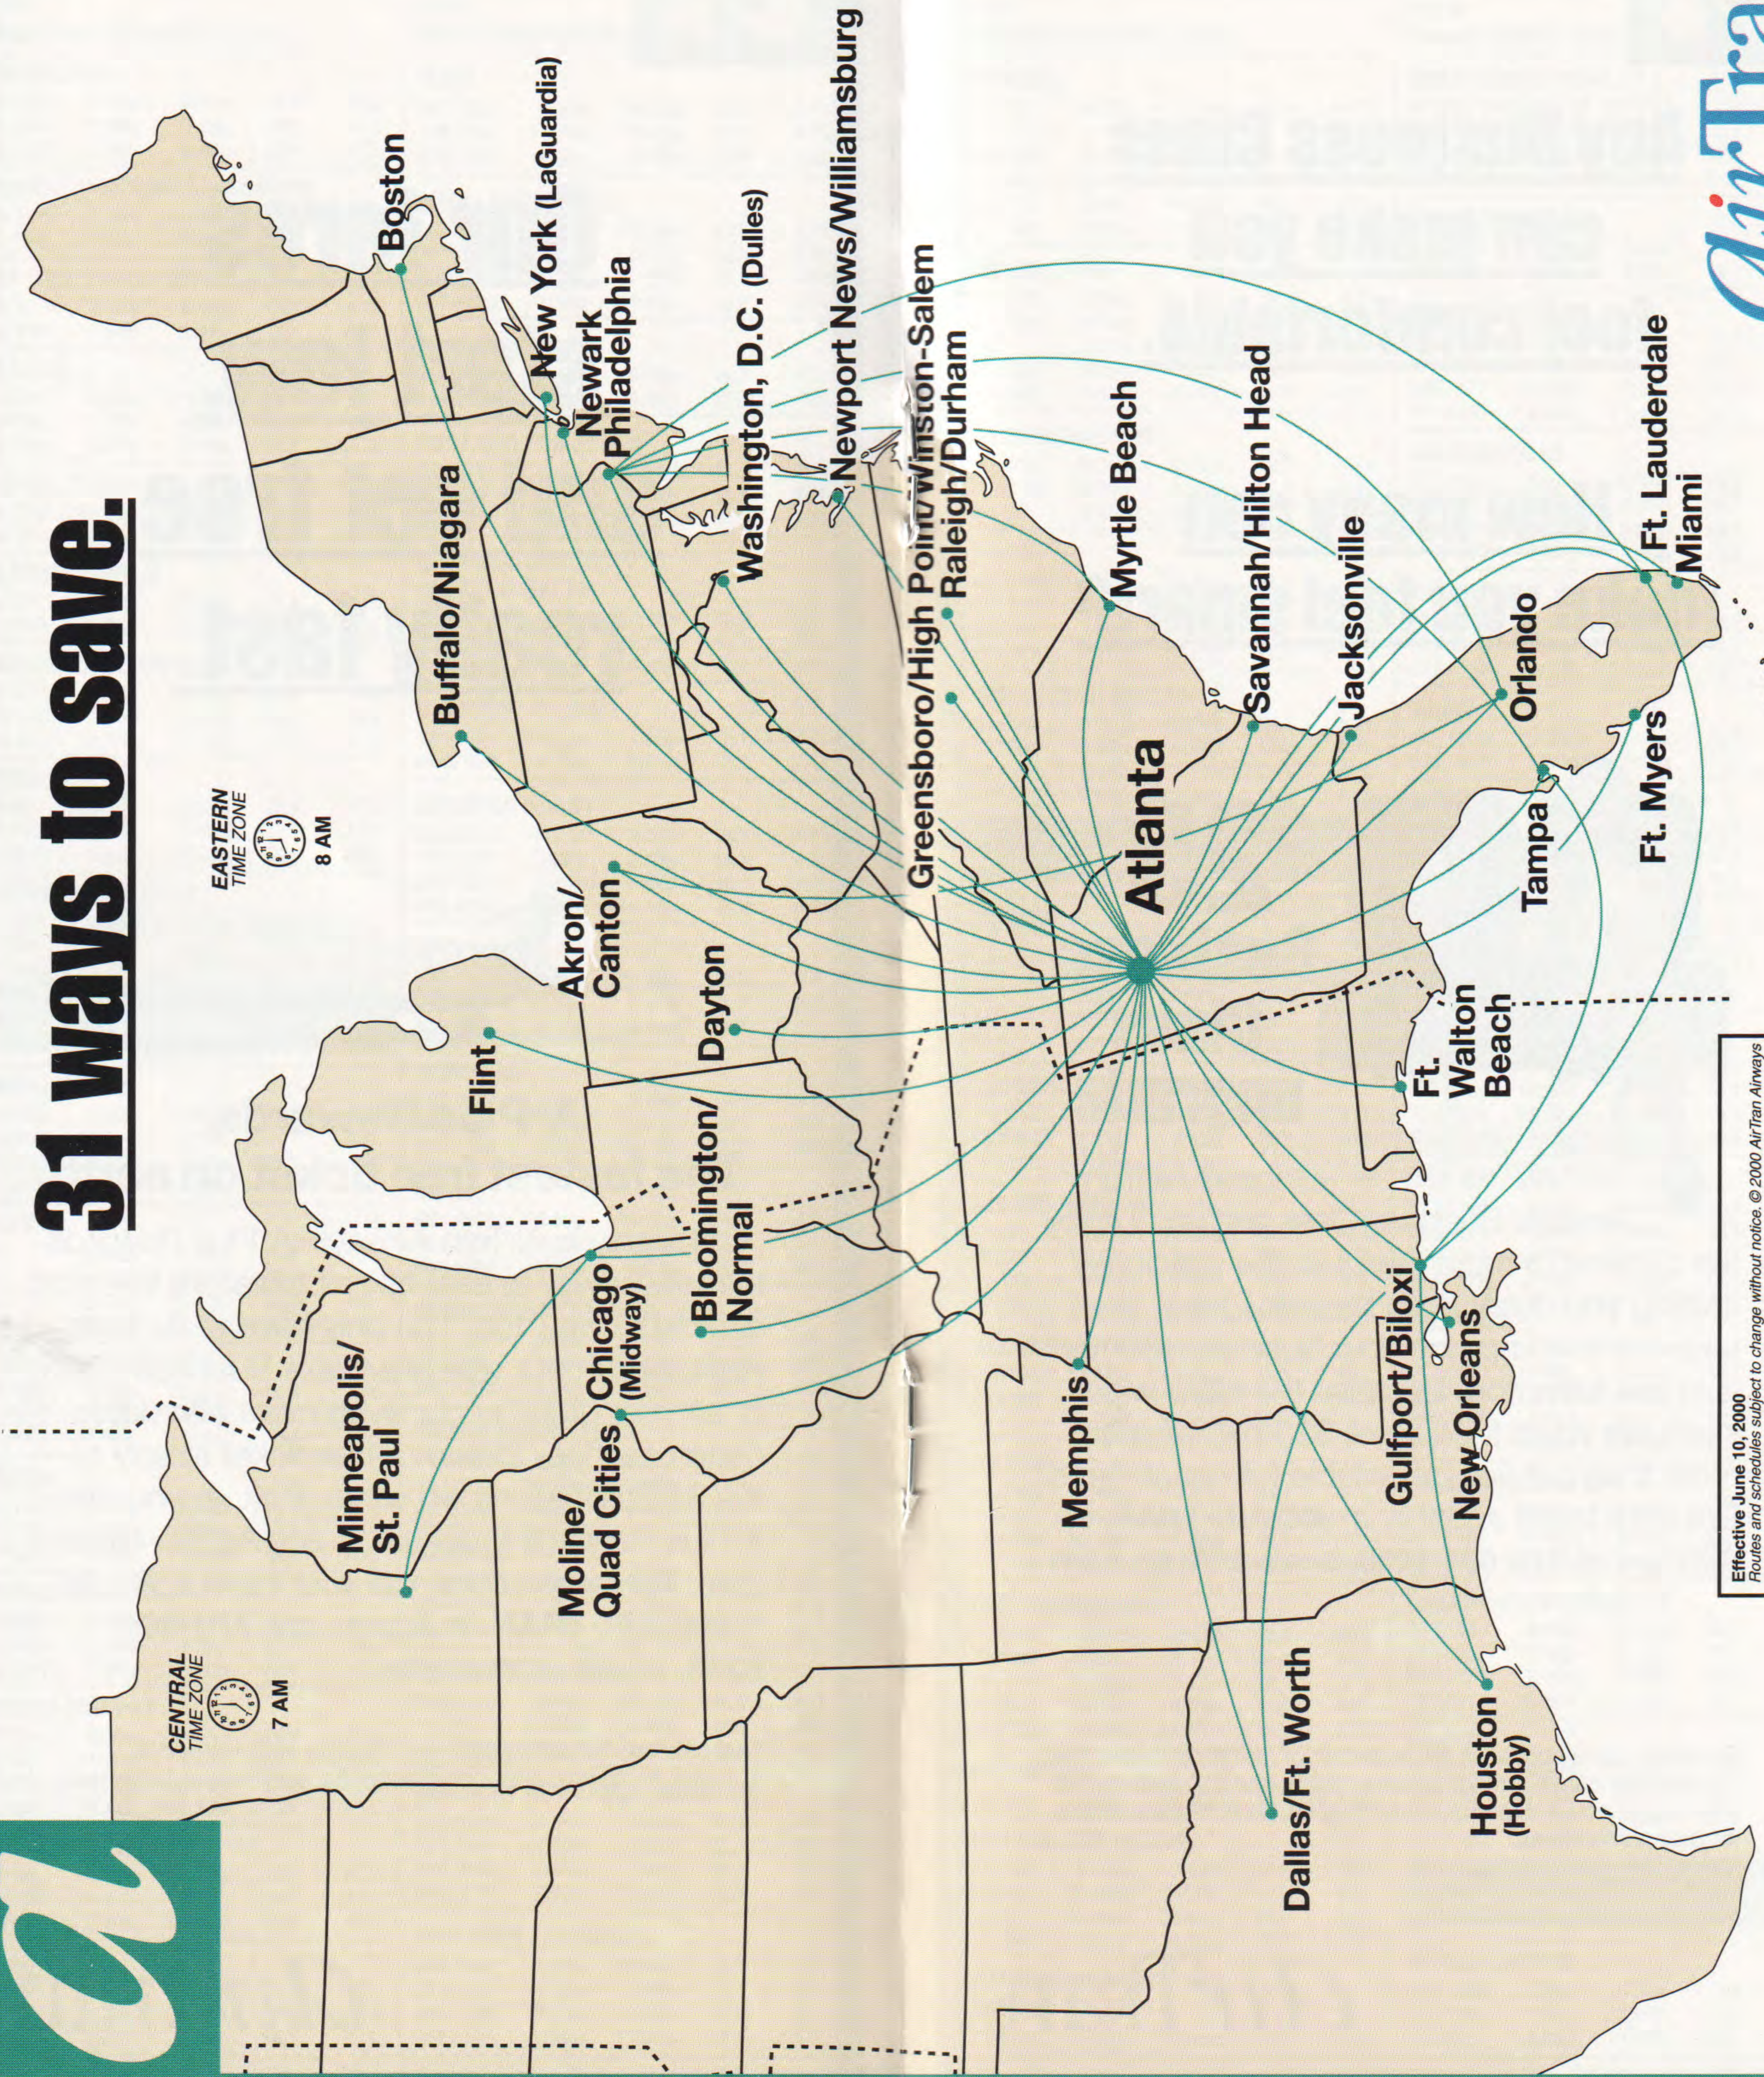

31 ways to save.

CENTRAL TIME ZONE
7 AM

EASTERN TIME ZONE
8 AM

Effective June 10, 2000
Routes and schedules subject to change without notice. © 2000 AirTran Airways

AirTran
AIRWAYS