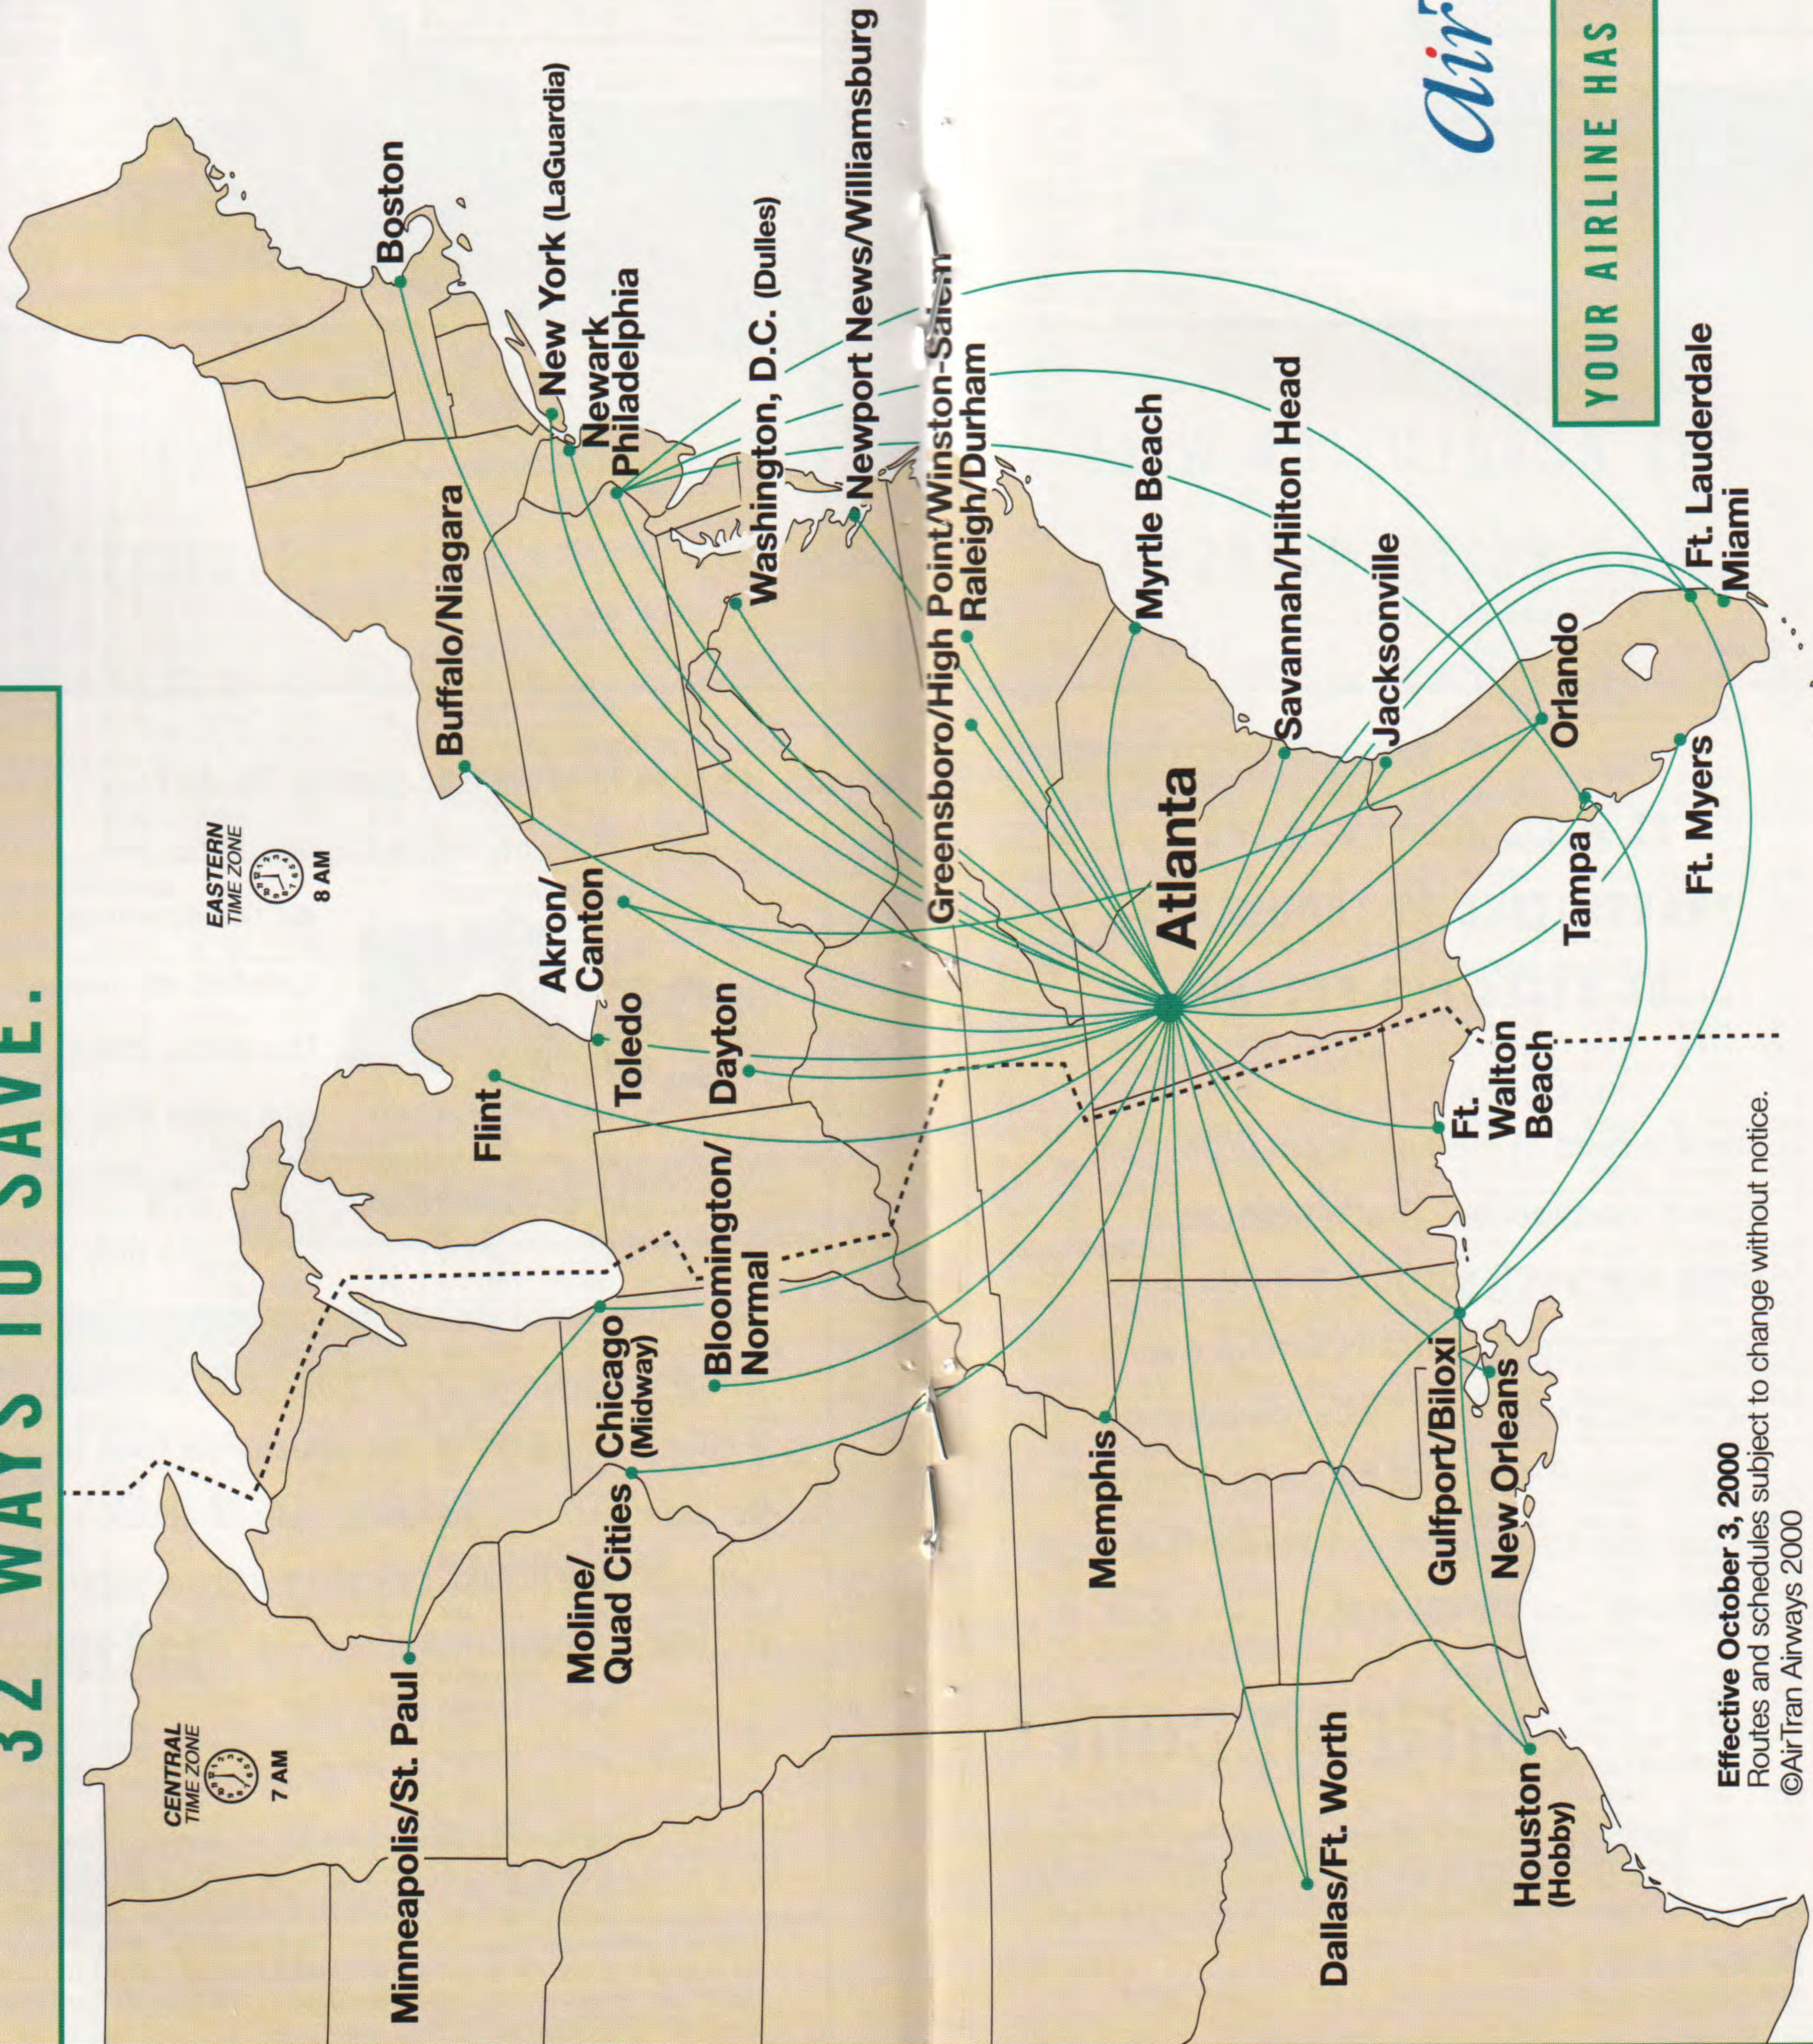

32 WAYS TO SAVE.

YOUR AIRLINE HAS ARRIVED.

Effective October 3, 2000
Routes and schedules subject to change without notice.
©AirTran Airways 2000

AirTran
AIRWAYS

air

**THE REVOLUTION WILL
NOT BE TELEVISED.**

**IT WILL, HOWEVER, BE
TRANSMITTED AT THOUSANDS
OF BYTES PER SECOND.**

About a third of our customers book their tickets via the Web. That's because at **airtran.com**, you'll not only find low fares, you'll also find a radically simple way to purchase tickets. Now that's revolutionary.

For reservations, book online at **airtran.com**.

Or call your travel agent or **1-800-AIR-TRAN**.

In Atlanta, call **770-994-8258**.

airtran.com

YOUR AIRLINE HAS ARRIVED.

Amex Symbol: AAI
©AirTran Airways 2000

Flt(s) Depart Arrive Freq Stops/Via

**FROM
Myrtle Beach (MYR) (Cont'd)**

NEW YORK LAGUARDIA				
681/360	6:20a	10:58a	DLY	ATL
574/352	11:20a	3:55p	DLY	ATL
687/356	5:25p	10:29p	DLY	ATL

ORLANDO				
681/342	6:20a	9:55a	DLY	ATL
574/219	11:20a	3:00p	DLY	ATL
687/745	5:25p	9:30p	DLY	ATL

PHILADELPHIA				
681/336	6:20a	10:10a	DLY	ATL
687/340	5:25p	12:16a	DLY	ATL

RALEIGH/DURHAM				
681/92	6:20a	9:45a	DLY	ATL
574/122	11:20a	2:55p	DLY	ATL
687/368	5:25p	9:35p	X6	ATL

TAMPA				
681/125	6:20a	9:42a	DLY	ATL
574/880	11:20a	2:45p	DLY	ATL
687/339	5:25p	9:40p	DLY	ATL

TOLEDO				
681/402	6:20a	11:45a	DLY	ATL
574/406	11:20a	4:55p	DLY	ATL
687/410	5:25p	9:55p	DLY	ATL

WASHINGTON DULLES				
681/500	6:20a	10:05a	DLY	ATL
574/68	11:20a	5:00p	DLY	ATL
687/66	5:25p	10:10p	DLY	ATL

**FROM
Newark (EWR) EDT**

AKRON/CANTON				
573/956	10:55a	4:45p	X6	ATL
575/202	12:30p	7:10p	DLY	ATL
577/107	6:40p	11:59p	DLY	ATL

ATLANTA				
571	6:20a	8:55a	DLY	0
573	10:55a	1:05p	DLY	0
575	12:30p	2:50p	DLY	0
579	4:50p	7:30p	DLY	0
577	6:40p	9:15p	DLY	0

BLOOMINGTON/NORMAL				
571/382	6:20a	10:40a	DLY	ATL
575/200	12:30p	3:55p	DLY	ATL
577/146	6:40p	11:10p	X6	ATL

CHICAGO MIDWAY				
571/22	6:20a	10:40a	DLY	ATL
573/20	10:55a	3:45p	DLY	ATL
575/28	12:30p	6:20p	DLY	ATL
579/290	4:50p	9:10p	DLY	ATL
577/30	6:40p	11:05p	DLY	ATL

DALLAS/FORT WORTH				
571/555	6:20a	11:00a	DLY	ATL
575/109	12:30p	4:40p	DLY	ATL
579/259	4:50p	9:45p	DLY	ATL
577	6:40p	11:30p	DLY	1

DAYTON				
573/282	10:55a	2:56p	X6	ATL
575/910	12:30p	4:41p	DLY	ATL
579/710	4:50p	10:00p	DLY	ATL

FLINT				
571/348	6:20a	11:40a	DLY	ATL
573/258	10:55a	5:00p	DLY	ATL
579/256	4:50p	10:29p	DLY	ATL

FORT LAUDERDALE				
571/357	6:20a	11:47a	DLY	ATL
573/821	10:55a	3:25p	DLY	ATL
575/559	12:30p	5:07p	DLY	ATL
579/941	4:50p	10:00p	DLY	ATL
577/723	6:40p	11:45p	X23	ATL

FORT MYERS				
575/177	12:30p	7:05p	DLY	ATL

Flt(s) Depart Arrive Freq Stops/Via

**FROM
Newark (EWR) (Cont'd)**

FORT WALTON BEACH				
571/21	6:20a	9:42a	DLY	ATL
575/36	12:30p	5:53p	DLY	ATL
579/38	4:50p	8:33p	DLY	ATL

GREENSBORO/HIGH PT./ WINSTON-SALEM				
573/916	10:55a	2:40p	DLY	ATL
575/918	12:30p	4:45p	X6	ATL
579/54	4:50p	9:45p	DLY	ATL

GULFPORT/BILOXI				
575/657	12:30p	6:10p	DLY	ATL

HOUSTON HOBBY				
571/297	6:20a	10:50a	DLY	ATL
573/291	10:55a	3:05p	DLY	ATL
575/130	12:30p	7:00p	DLY	ATL
577/375	6:40p	11:18p	DLY	ATL

JACKSONVILLE				
571/901	6:20a	10:55a	DLY	ATL
573/55	10:55a	2:45p	DLY	ATL
575/935	12:30p	7:00p	X6	ATL
579	4:50p	9:33p	DLY	1

MEMPHIS				
573/353	10:55a	1:45p	DLY	ATL
575/529	12:30p	5:55p	DLY	ATL
577/561	6:40p	10:32p	DLY	ATL

MIAMI				
573	10:55a	3:50p	DLY	1
579/349	4:50p	10:20p	DLY	ATL

MINNEAPOLIS				
571/22	6:20a	12:40p	DLY	ATL
573/20	10:55a	5:50p	DLY	ATL
579/290	4:50p	11:05p	DLY	ATL

MOLINE/QUAD CITIES				
571/380	6:20a	10:35a	DLY	ATL
573/374	10:55a	4:00p	DLY	ATL
579/386	4:50p	9:31p	DLY	ATL

MYRTLE BEACH				
571	6:20a	10:50a	DLY	1
575/115	12:30p	4:50p	DLY	ATL
577/341	6:40p	11:32p	DLY	ATL

NEW ORLEANS				
571/153	6:20a	10:40a	DLY	ATL
573/174	10:55a	2:00p	DLY	ATL
575/281	12:30p	6:00p	DLY	ATL
579/157	4:50p	8:54p	DLY	ATL

NEWPORT NEWS/WILLIAMSBURG				
575/900	12:30p	7:20p	DLY	ATL
577/906	6:40p	11:59p	DLY	ATL