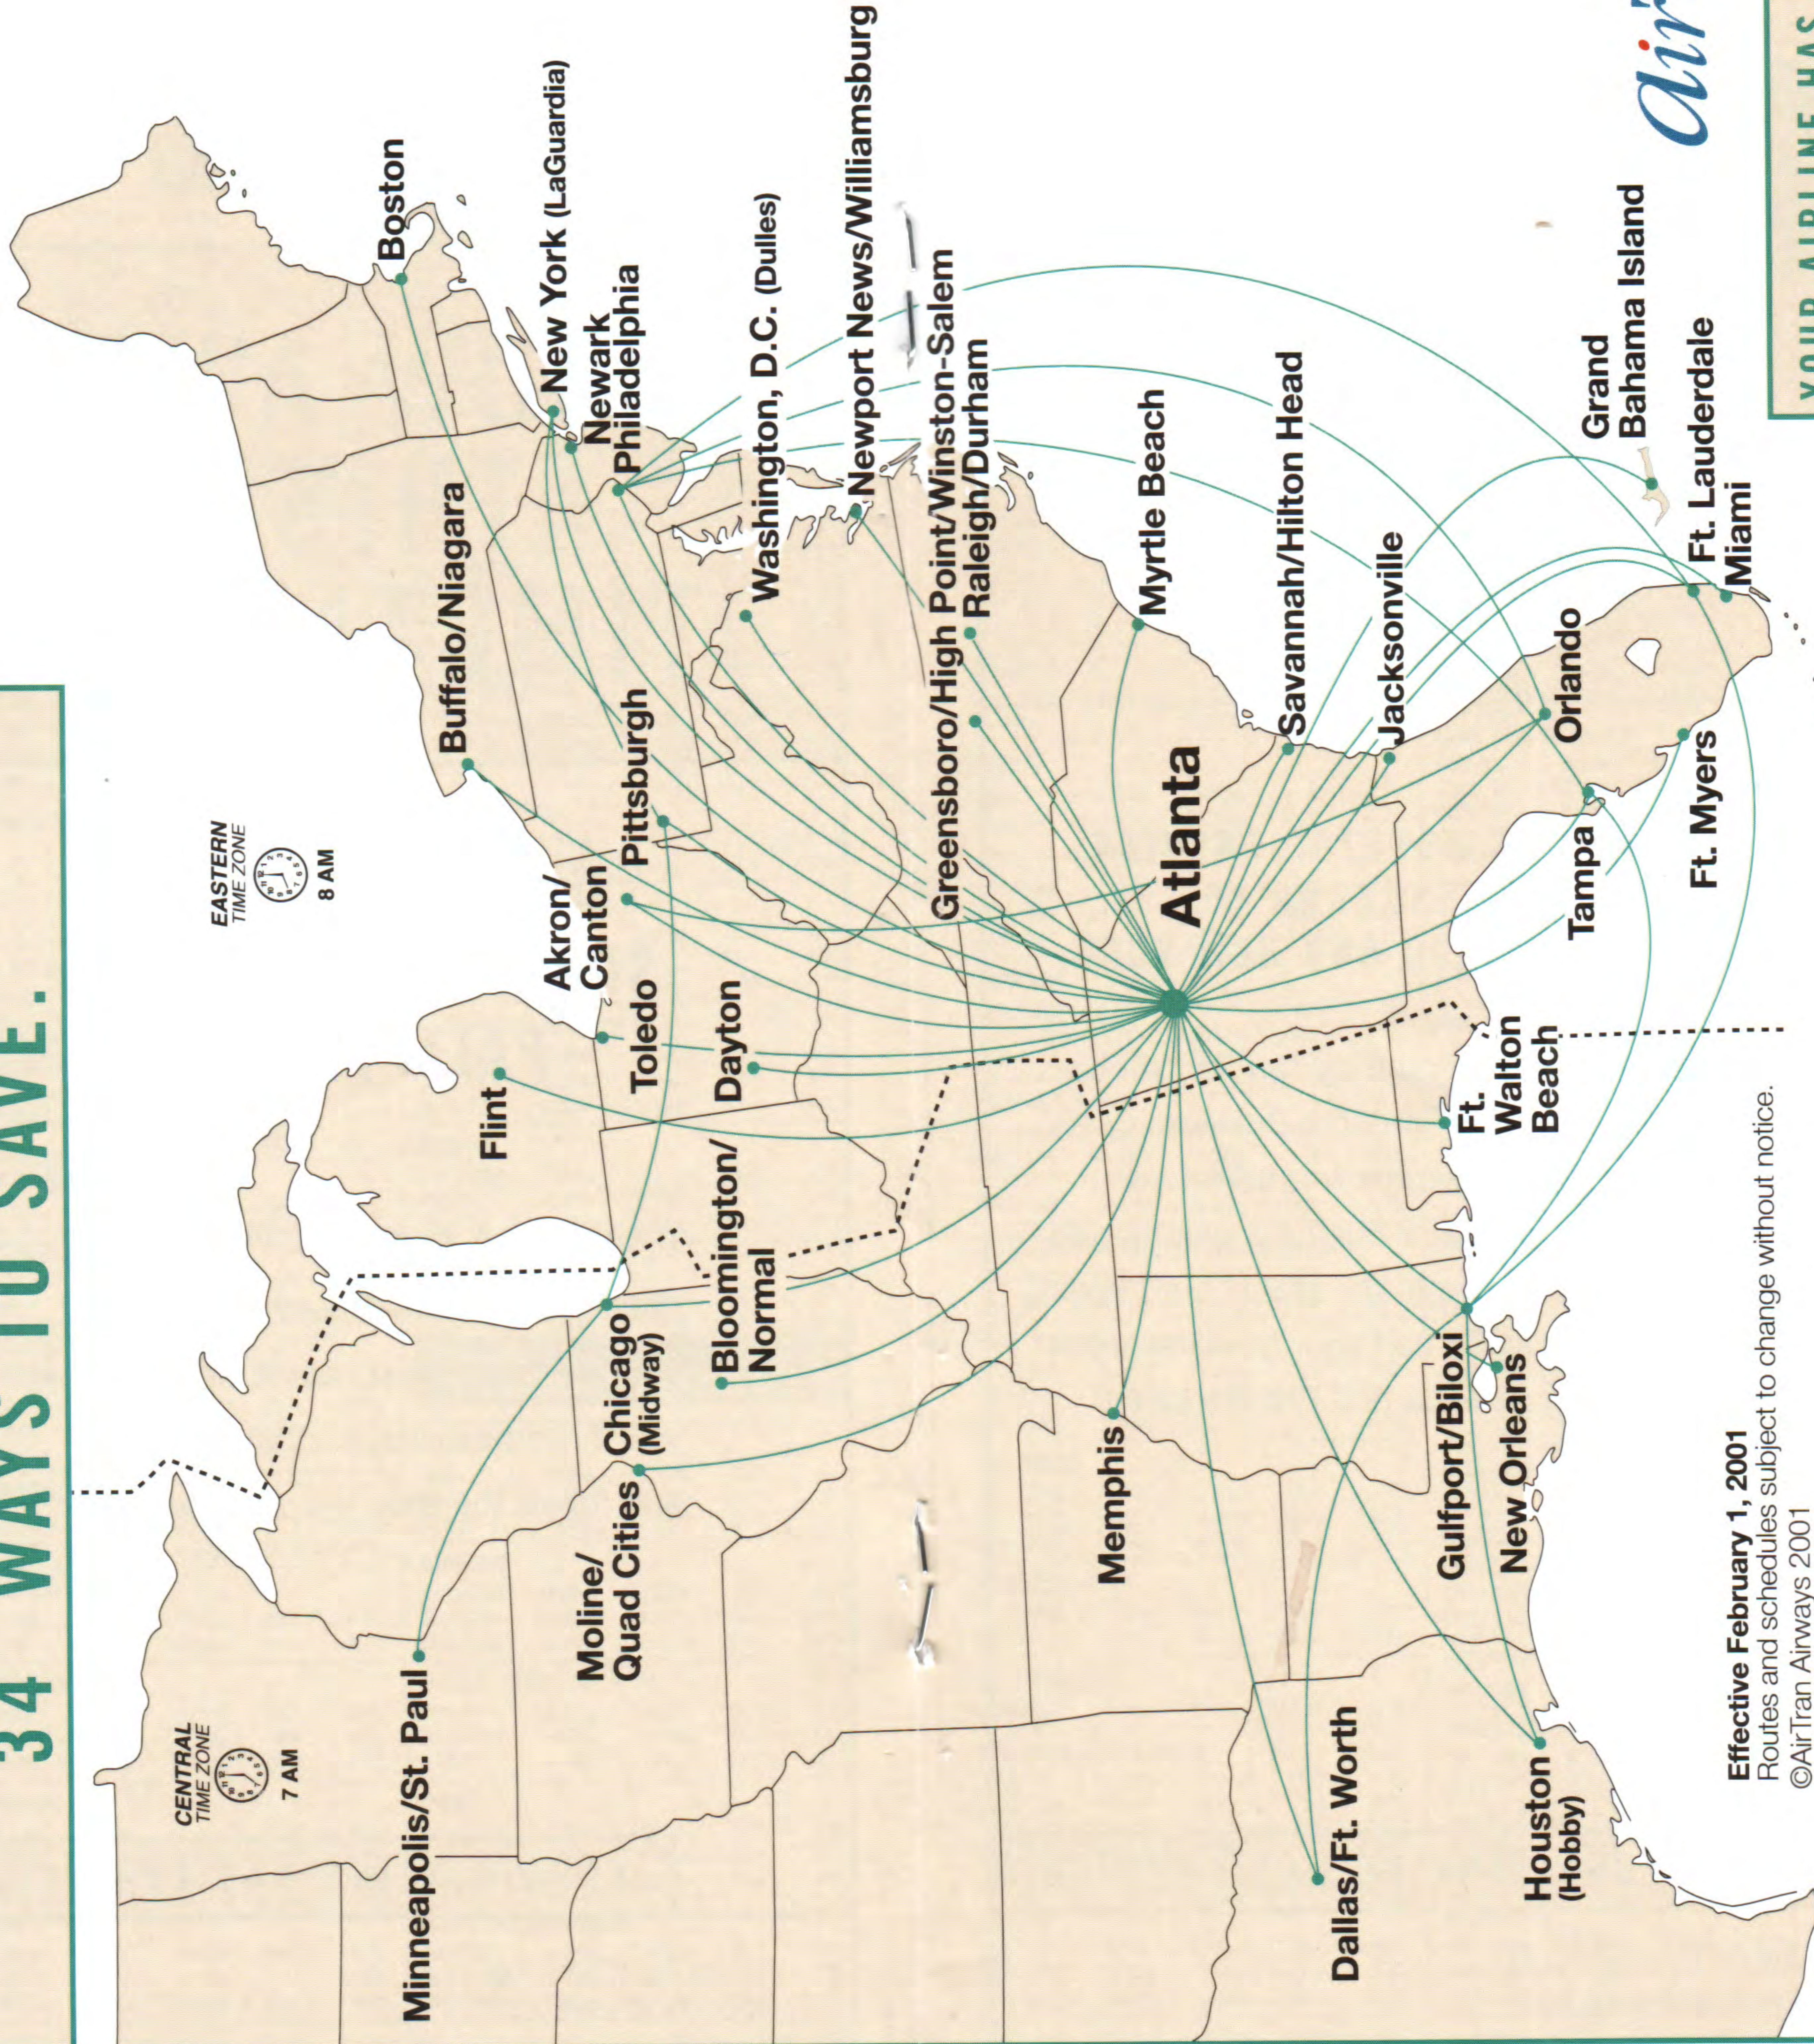

34 WAYS TO SAVE.

EASTERN TIME ZONE
8 AM

CENTRAL TIME ZONE
7 AM

Effective February 1, 2001
Routes and schedules subject to change without notice.
©AirTran Airways 2001

YOUR AIRLINE HAS ARRIVED.