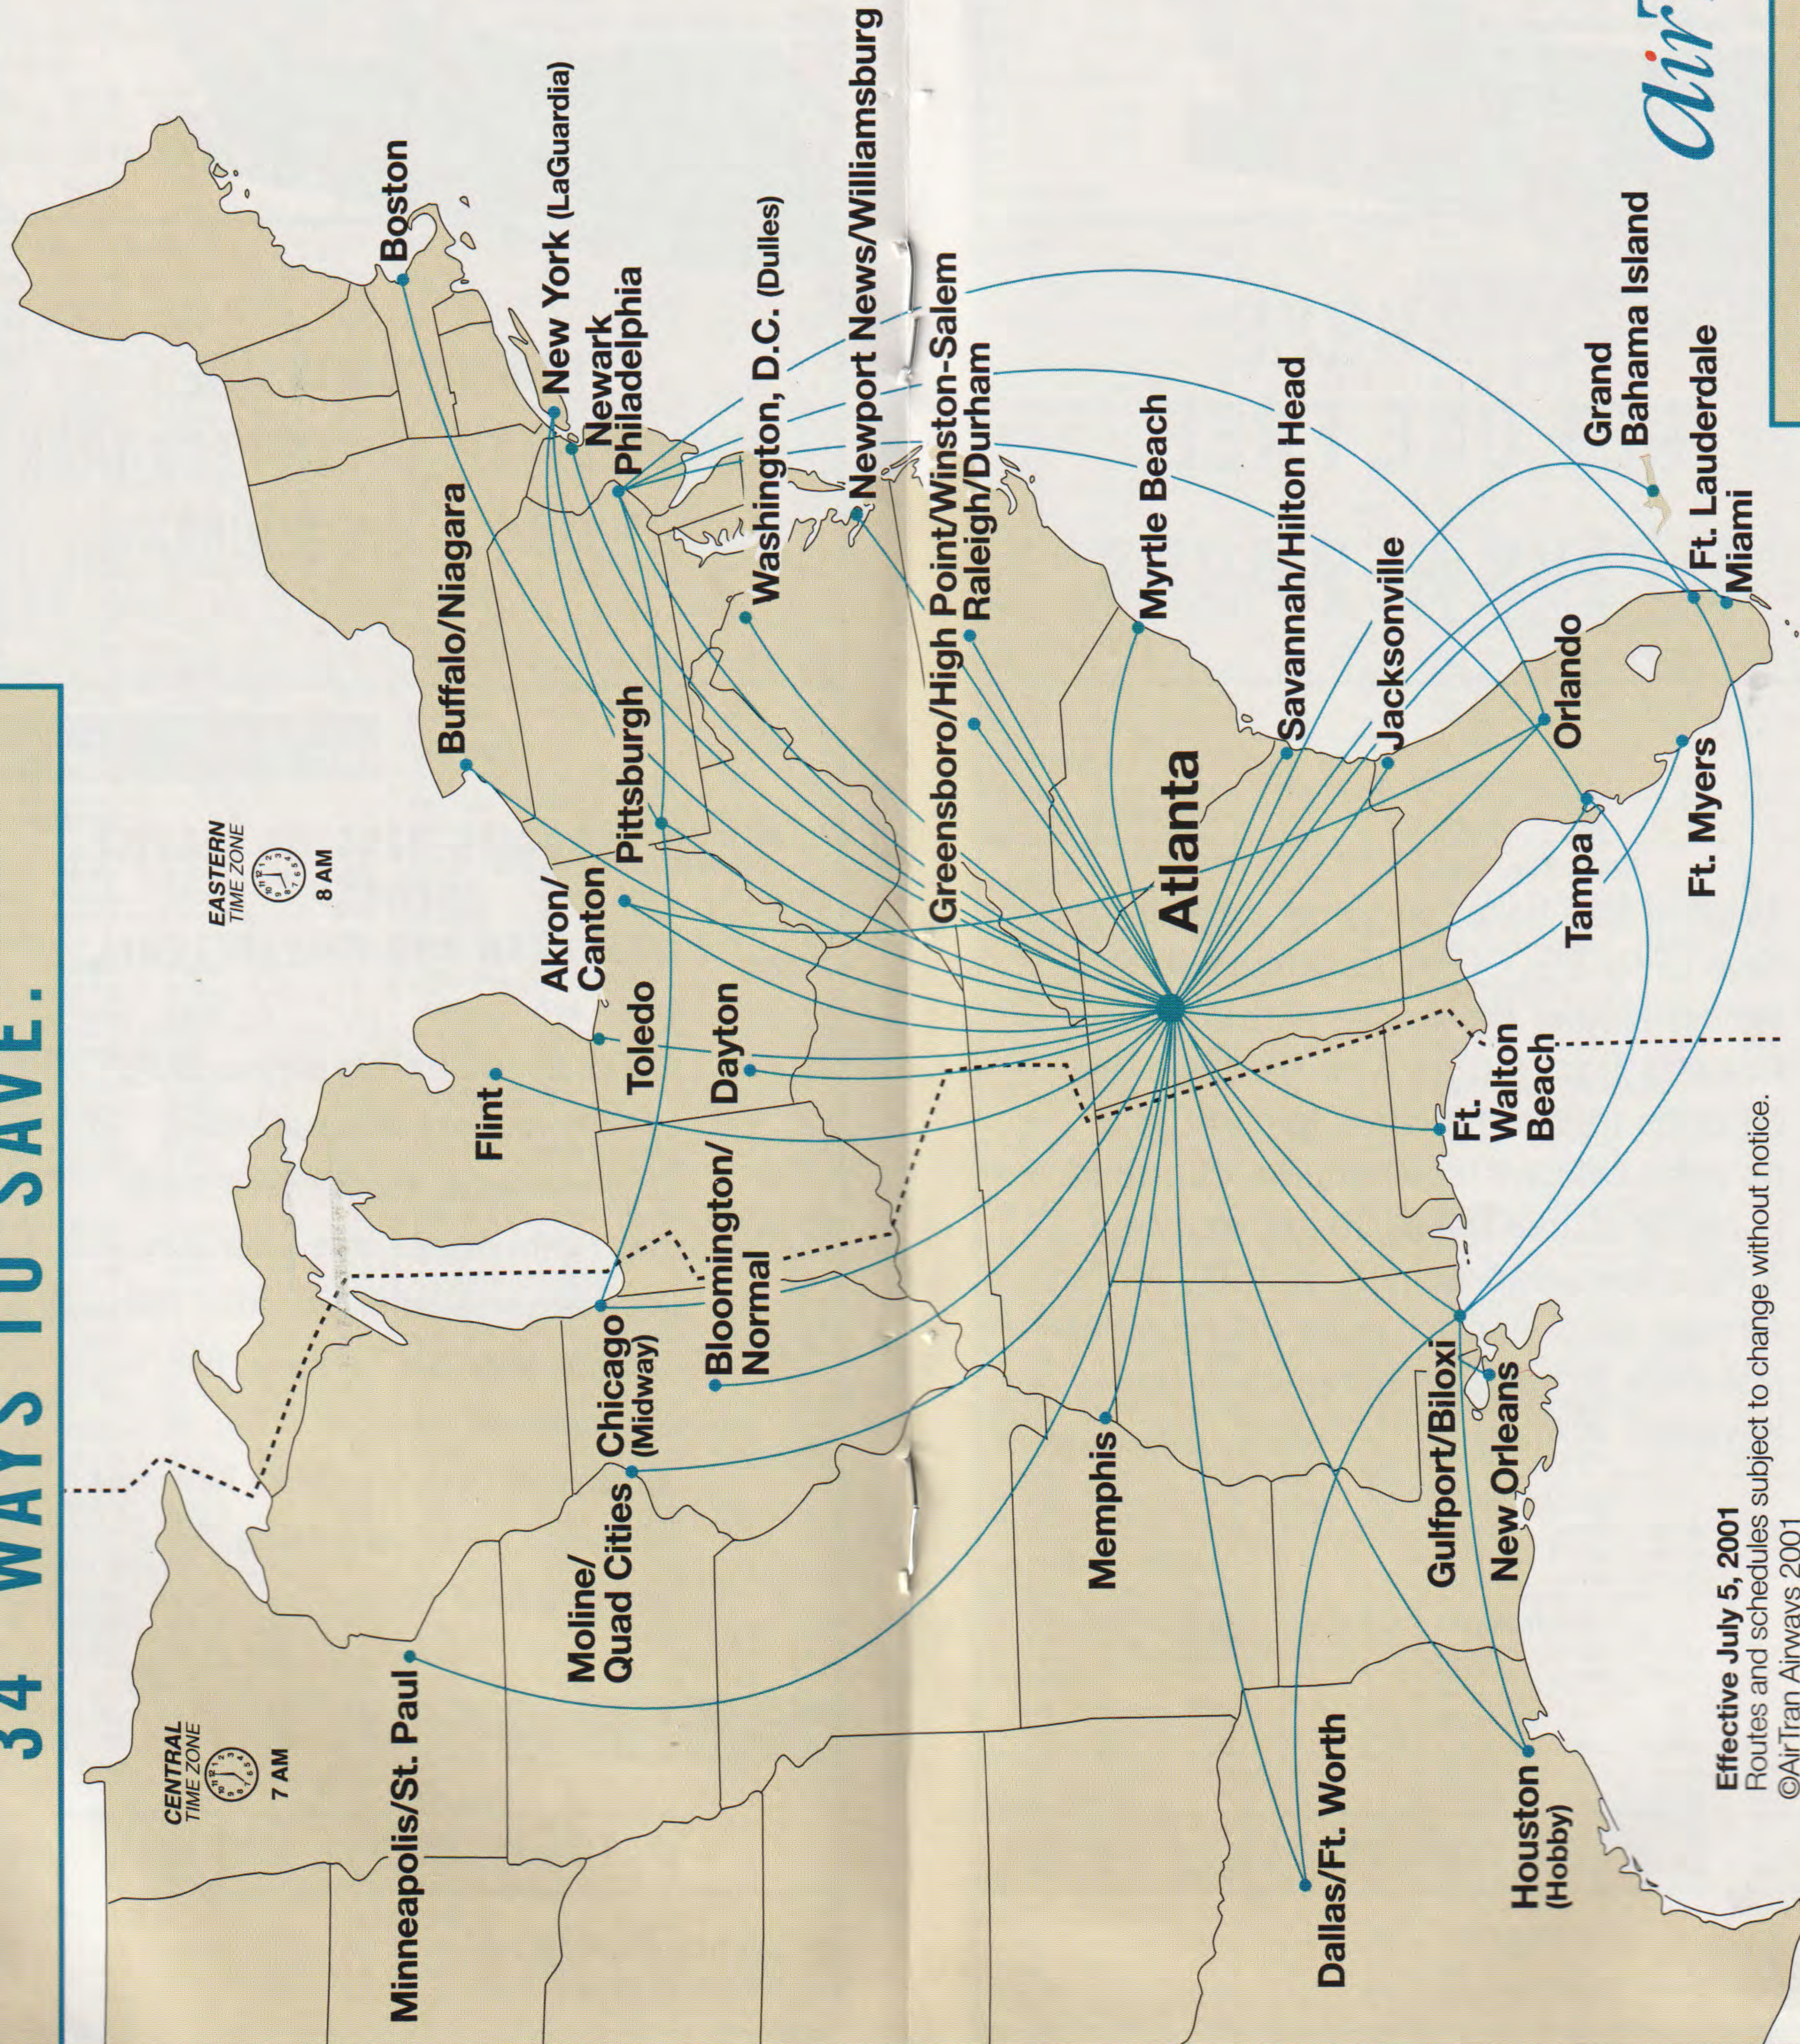

34 WAYS TO SAVE.

YOUR AIRLINE HAS ARRIVED.

Effective July 5, 2001
Routes and schedules subject to change without notice.
©AirTran Airways 2001