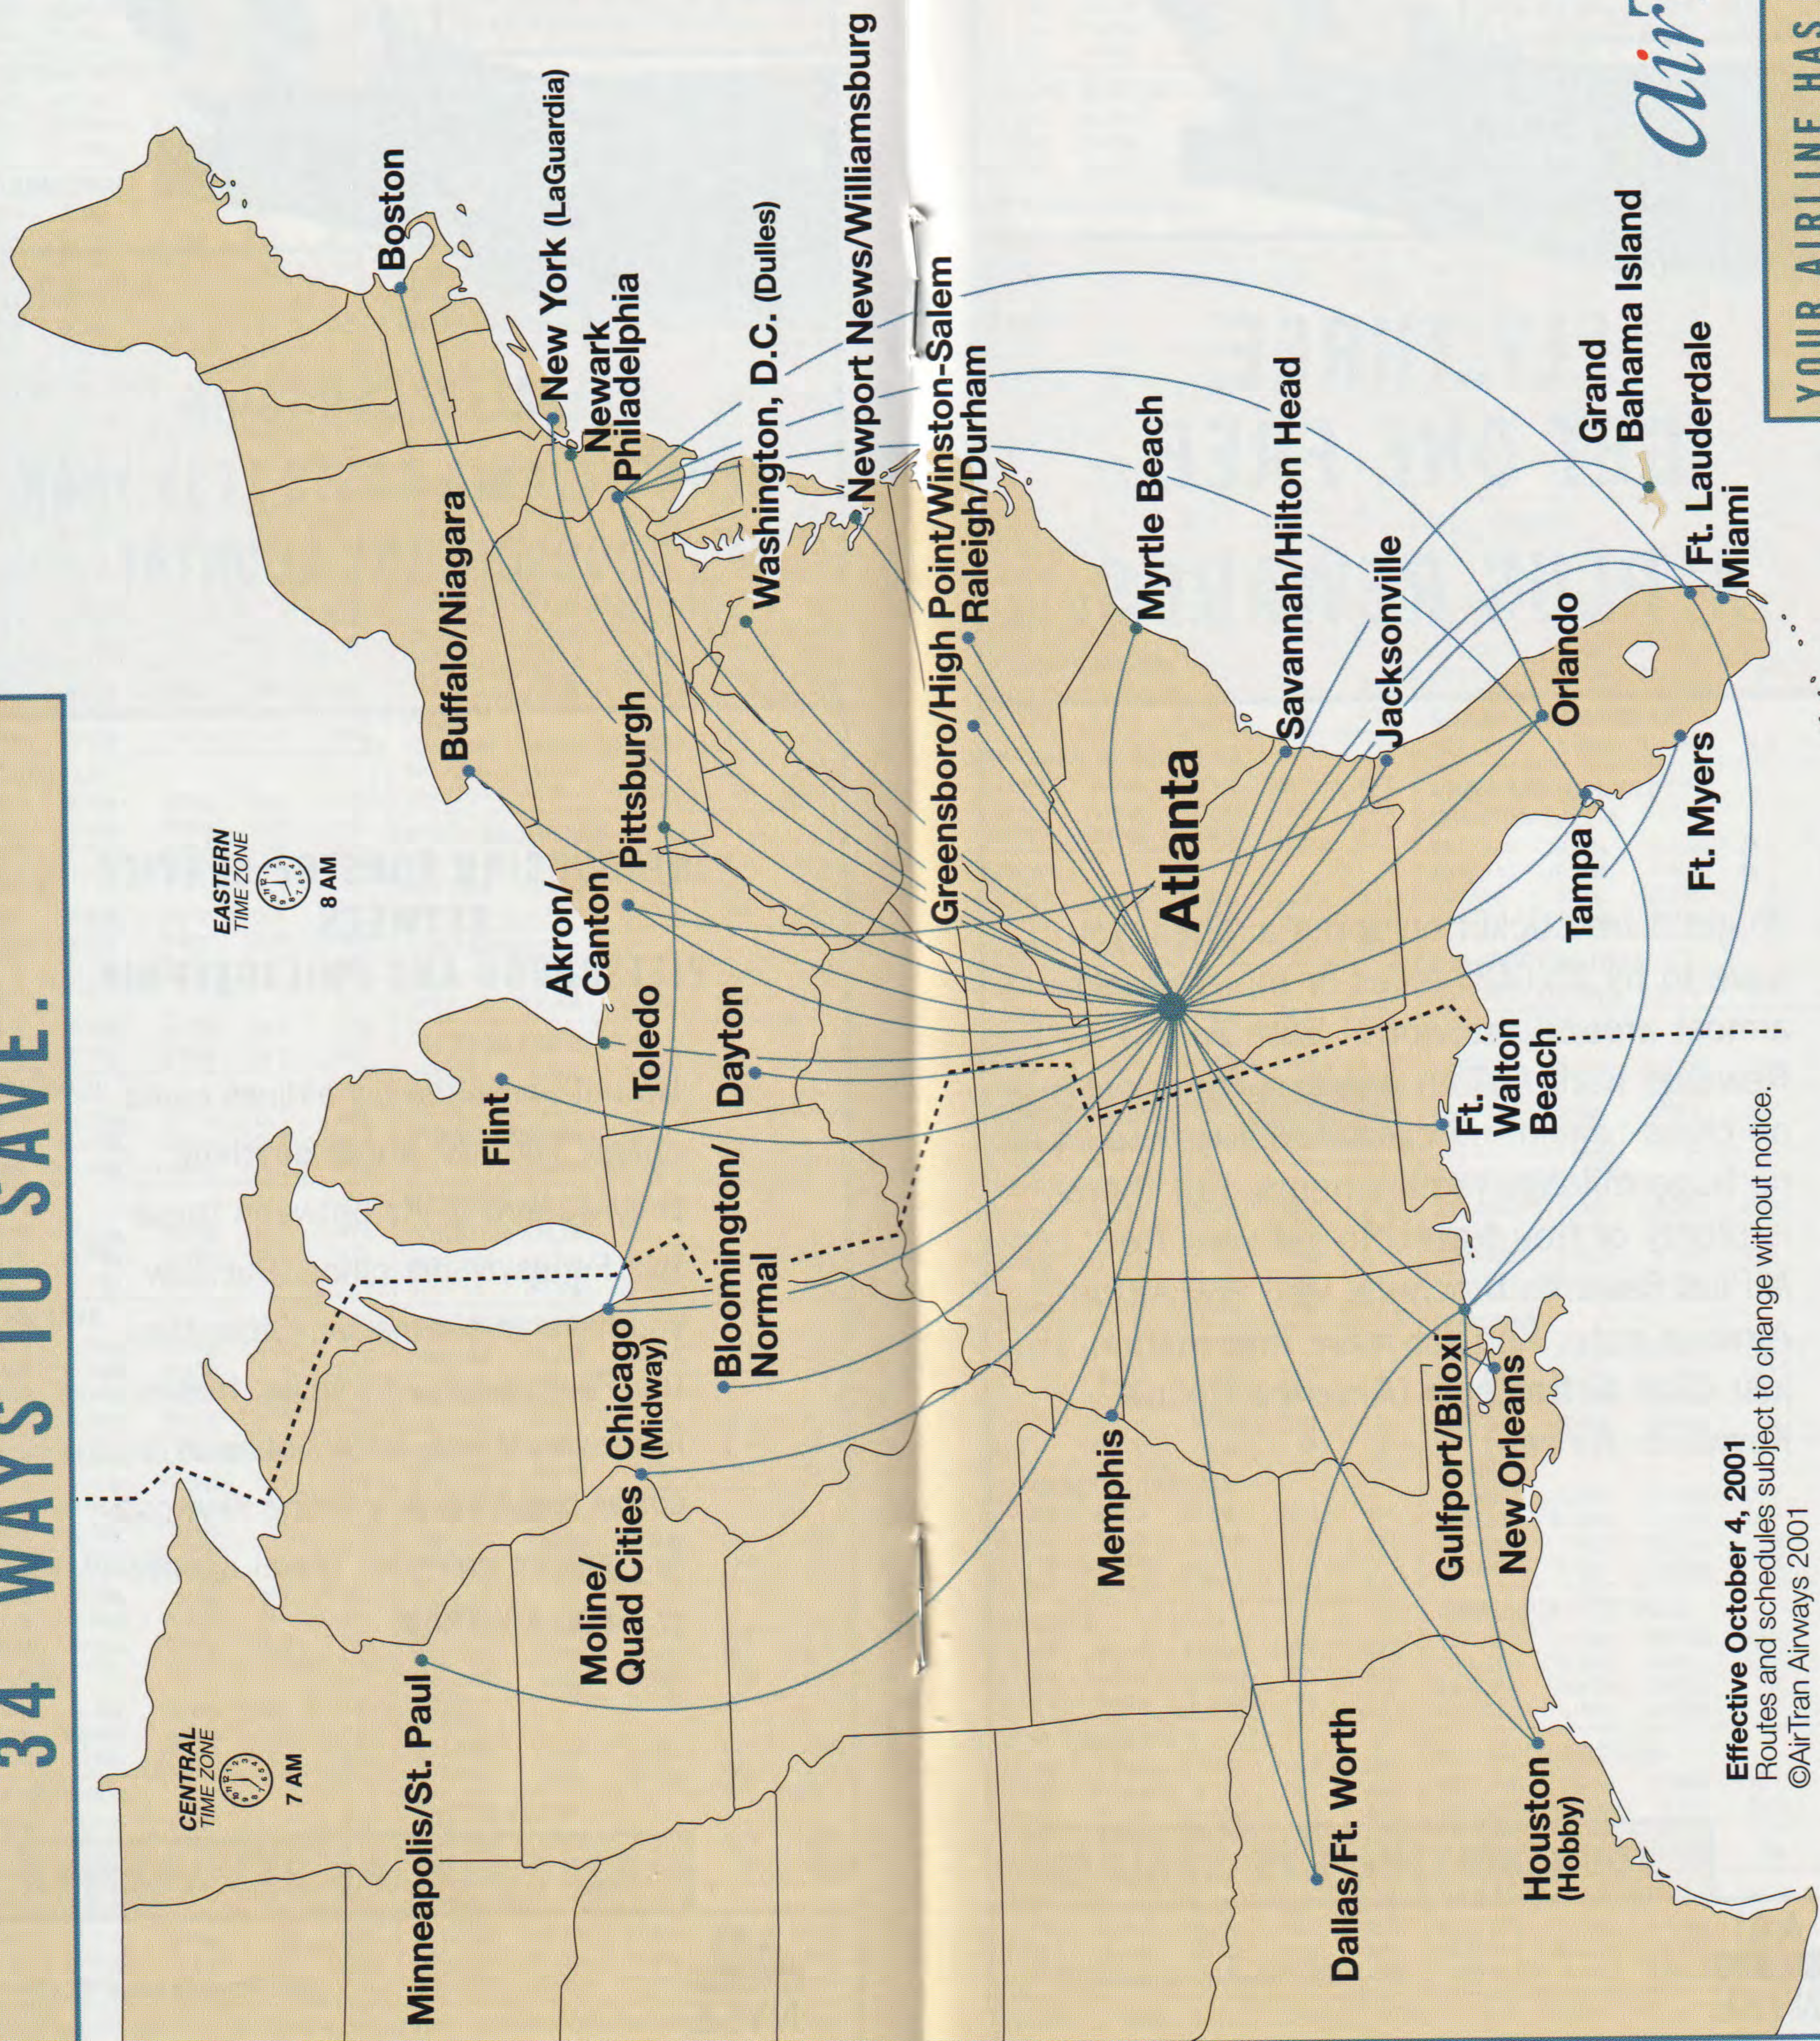

34 WAYS TO SAVE.

Effective October 4, 2001
Routes and schedules subject to change without notice.
©AirTran Airways 2001

YOUR AIRLINE HAS ARRIVED.

AirTran
AIRWAYS

**FLY THREE,
GET ONE FREE.
A-PLUS REWARDS.**

To get a free ticket on some airlines, you have to fly 25,000 miles or more—that's almost around the world! With A-Plus Rewards from AirTran Airways, there are no clubs to join, no cards to carry, and no huge mileage requirements. But there is plenty of free travel. To get your free A-Plus Rewards brochure, visit any AirTran Airways gate. And for more information, just click **airtran.com** (America Online Keyword: AirTran).

YOUR AIRLINE HAS ARRIVED.

**AAI
LISTED
NYSE**

©AirTran Airways 2001

Flt(s) Depart Arrive Freq Stops/Via

**FROM
Moline/Quad Cities (MLI) (Cont'd)**

Flt(s)	Depart	Arrive	Freq	Stops/Via
NEW ORLEANS				
381/174	6:00a	12:45p	DLY	ATL
383/159	11:20a	3:15p	6	ATL
383/155	11:20a	6:20p	X6	ATL
385/157	4:55p	9:00p	X6	ATL

NEWPORT NEWS/WILLIAMSBURG

381/904	6:00a	1:58p	DLY	ATL
383/908	11:20a	7:10p	DLY	ATL
385/906	4:55p	11:59p	X6	ATL

NEW YORK LAGUARDIA

381/364	6:00a	12:30p	DLY	ATL
383/376	11:20a	5:55p	DLY	ATL
385/356	4:55p	10:45p	DLY	ATL

ORLANDO

381/215	6:00a	11:05a	DLY	ATL
383/219	11:20a	4:35p	DLY	ATL
385/225	4:55p	10:05p	DLY	ATL

PHILADELPHIA

381/276	6:00a	11:45a	DLY	ATL
383/338	11:20a	7:40p	DLY	ATL
385/340	4:55p	10:37p	X6	ATL

PITTSBURGH

381/982	6:00a	2:15p	DLY	ATL
383/984	11:20a	7:25p	DLY	ATL
385/988	4:55p	11:59p	X6	ATL

RALEIGH/DURHAM

383/98	11:20a	7:10p	DLY	ATL
385/368	4:55p	11:59p	X6	ATL

SAVANNAH/HILTON HEAD

381/260	6:00a	10:50a	DLY	ATL
383/264	11:20a	5:25p	DLY	ATL
385/877	4:55p	9:50p	DLY	ATL

TAMPA

381/127	6:00a	10:59a	DLY	ATL
383/121	11:20a	4:35p	DLY	ATL
385/321	4:55p	10:09p	DLY	ATL

WASHINGTON DULLES

381/60	6:00a	11:40a	DLY	ATL
383/68	11:20a	5:03p	DLY	ATL
385/70	4:55p	11:59p	X6	ATL

**FROM
Myrtle Beach (MYR) EDT**

AKRON/CANTON

687/204	6:05a	10:00a	DLY	ATL
683/956	10:20a	2:25p	DLY	ATL
681/202	3:40p	7:10p	X6	ATL
681/107	3:40p	10:04p	6	ATL
685/107	6:40p	11:59p	X6	ATL

ATLANTA

687	6:05a	7:19a	DLY	0
683	10:20a	11:35a	DLY	0
681	3:40p	5:00p	DLY	0
685	6:40p	7:59p	X6	0

BLOOMINGTON/NORMAL

687/382	6:05a	10:15a	DLY	ATL
683/200	10:20a	3:48p	DLY	ATL
681/146	3:40p	9:10p	6	ATL
685/146	6:40p	11:20p	X6	ATL

BOSTON

687/278	6:05a	11:10a	DLY	ATL
683/280	10:20a	2:55p	DLY	ATL
685/300	6:40p	12:55a	X6	ATL

BUFFALO/NIAGARA

687/558	6:05a	11:45a	DLY	ATL
683/552	10:20a	5:10p	DLY	ATL
681/554	3:40p	10:40p	6	ATL
685/554	6:40p	10:40p	X6	ATL

CHICAGO MIDWAY

687/20	6:05a	9:20a	DLY	ATL
683/824	10:20a	1:30p	DLY	ATL
681/28	3:40p	6:20p	DLY	ATL
685/834	6:40p	9:30p	X6	ATL

Flt(s) Depart Arrive Freq Stops/Via

**FROM
Myrtle Beach (MYR) (Cont'd)**

DALLAS/FORT WORTH

687/72	6:05a	9:35a	DLY	ATL
683/105	10:20a	1:35p	DLY	ATL
681/111	3:40p	8:50p	DLY	ATL
685/77	6:40p	11:45p	X6	ATL

DAYTON

687/706	6:05a	9:40a	DLY	ATL
683/282	10:20a	1:45p	DLY	ATL
681/710	3:40p	10:05p	6	ATL
685/710	6:40p	10:05p	X6	ATL

FLINT

687/348	6:05a	11:40a	DLY	ATL
683/252	10:20a	2:10p	DLY	ATL
681/258	3:40p	7:15p	DLY	ATL
685/256	6:40p	10:30p	X6	ATL

FORT LAUDERDALE

687/71	6:05a	11:23a	DLY	ATL
683/191	10:20a	2:12p	DLY	ATL
681/89	3:40p	7:22p	DLY	ATL
685/723	6:40p	12:05a	X6	ATL

FORT MYERS

683/175	10:20a	1:53p	DLY	ATL

FORT WALTON BEACH

687/21	6:05a	9:45a	DLY	ATL
681/36	3:40p	6:54p	DLY	ATL
685/38	6:40p	10:40p	X6	ATL

GRAND BAHAMA ISLAND

687/11	6:05a	11:45a	DLY	-ATL

**GREENSBORO/HIGH PT./
WINSTON-SALEM**

687/914	6:05a	9:45a	DLY	ATL
683/918	10:20a	4:40p	DLY	ATL
681/54	3:40p	10:05p	6	ATL
685/54	6:40p	10:05p	X6	ATL

GULFPORT/BILOXI

683/651	10:20a	1:57p	DLY	ATL

HOUSTON HOBBY

687/289	6:05a	9:30a	DLY	ATL
683/293	10:20a	2:55p	DLY	ATL
681/130	3:40p	6:50p	DLY	ATL
685/299	6:40p	11:37p	X6	ATL

JACKSONVILLE