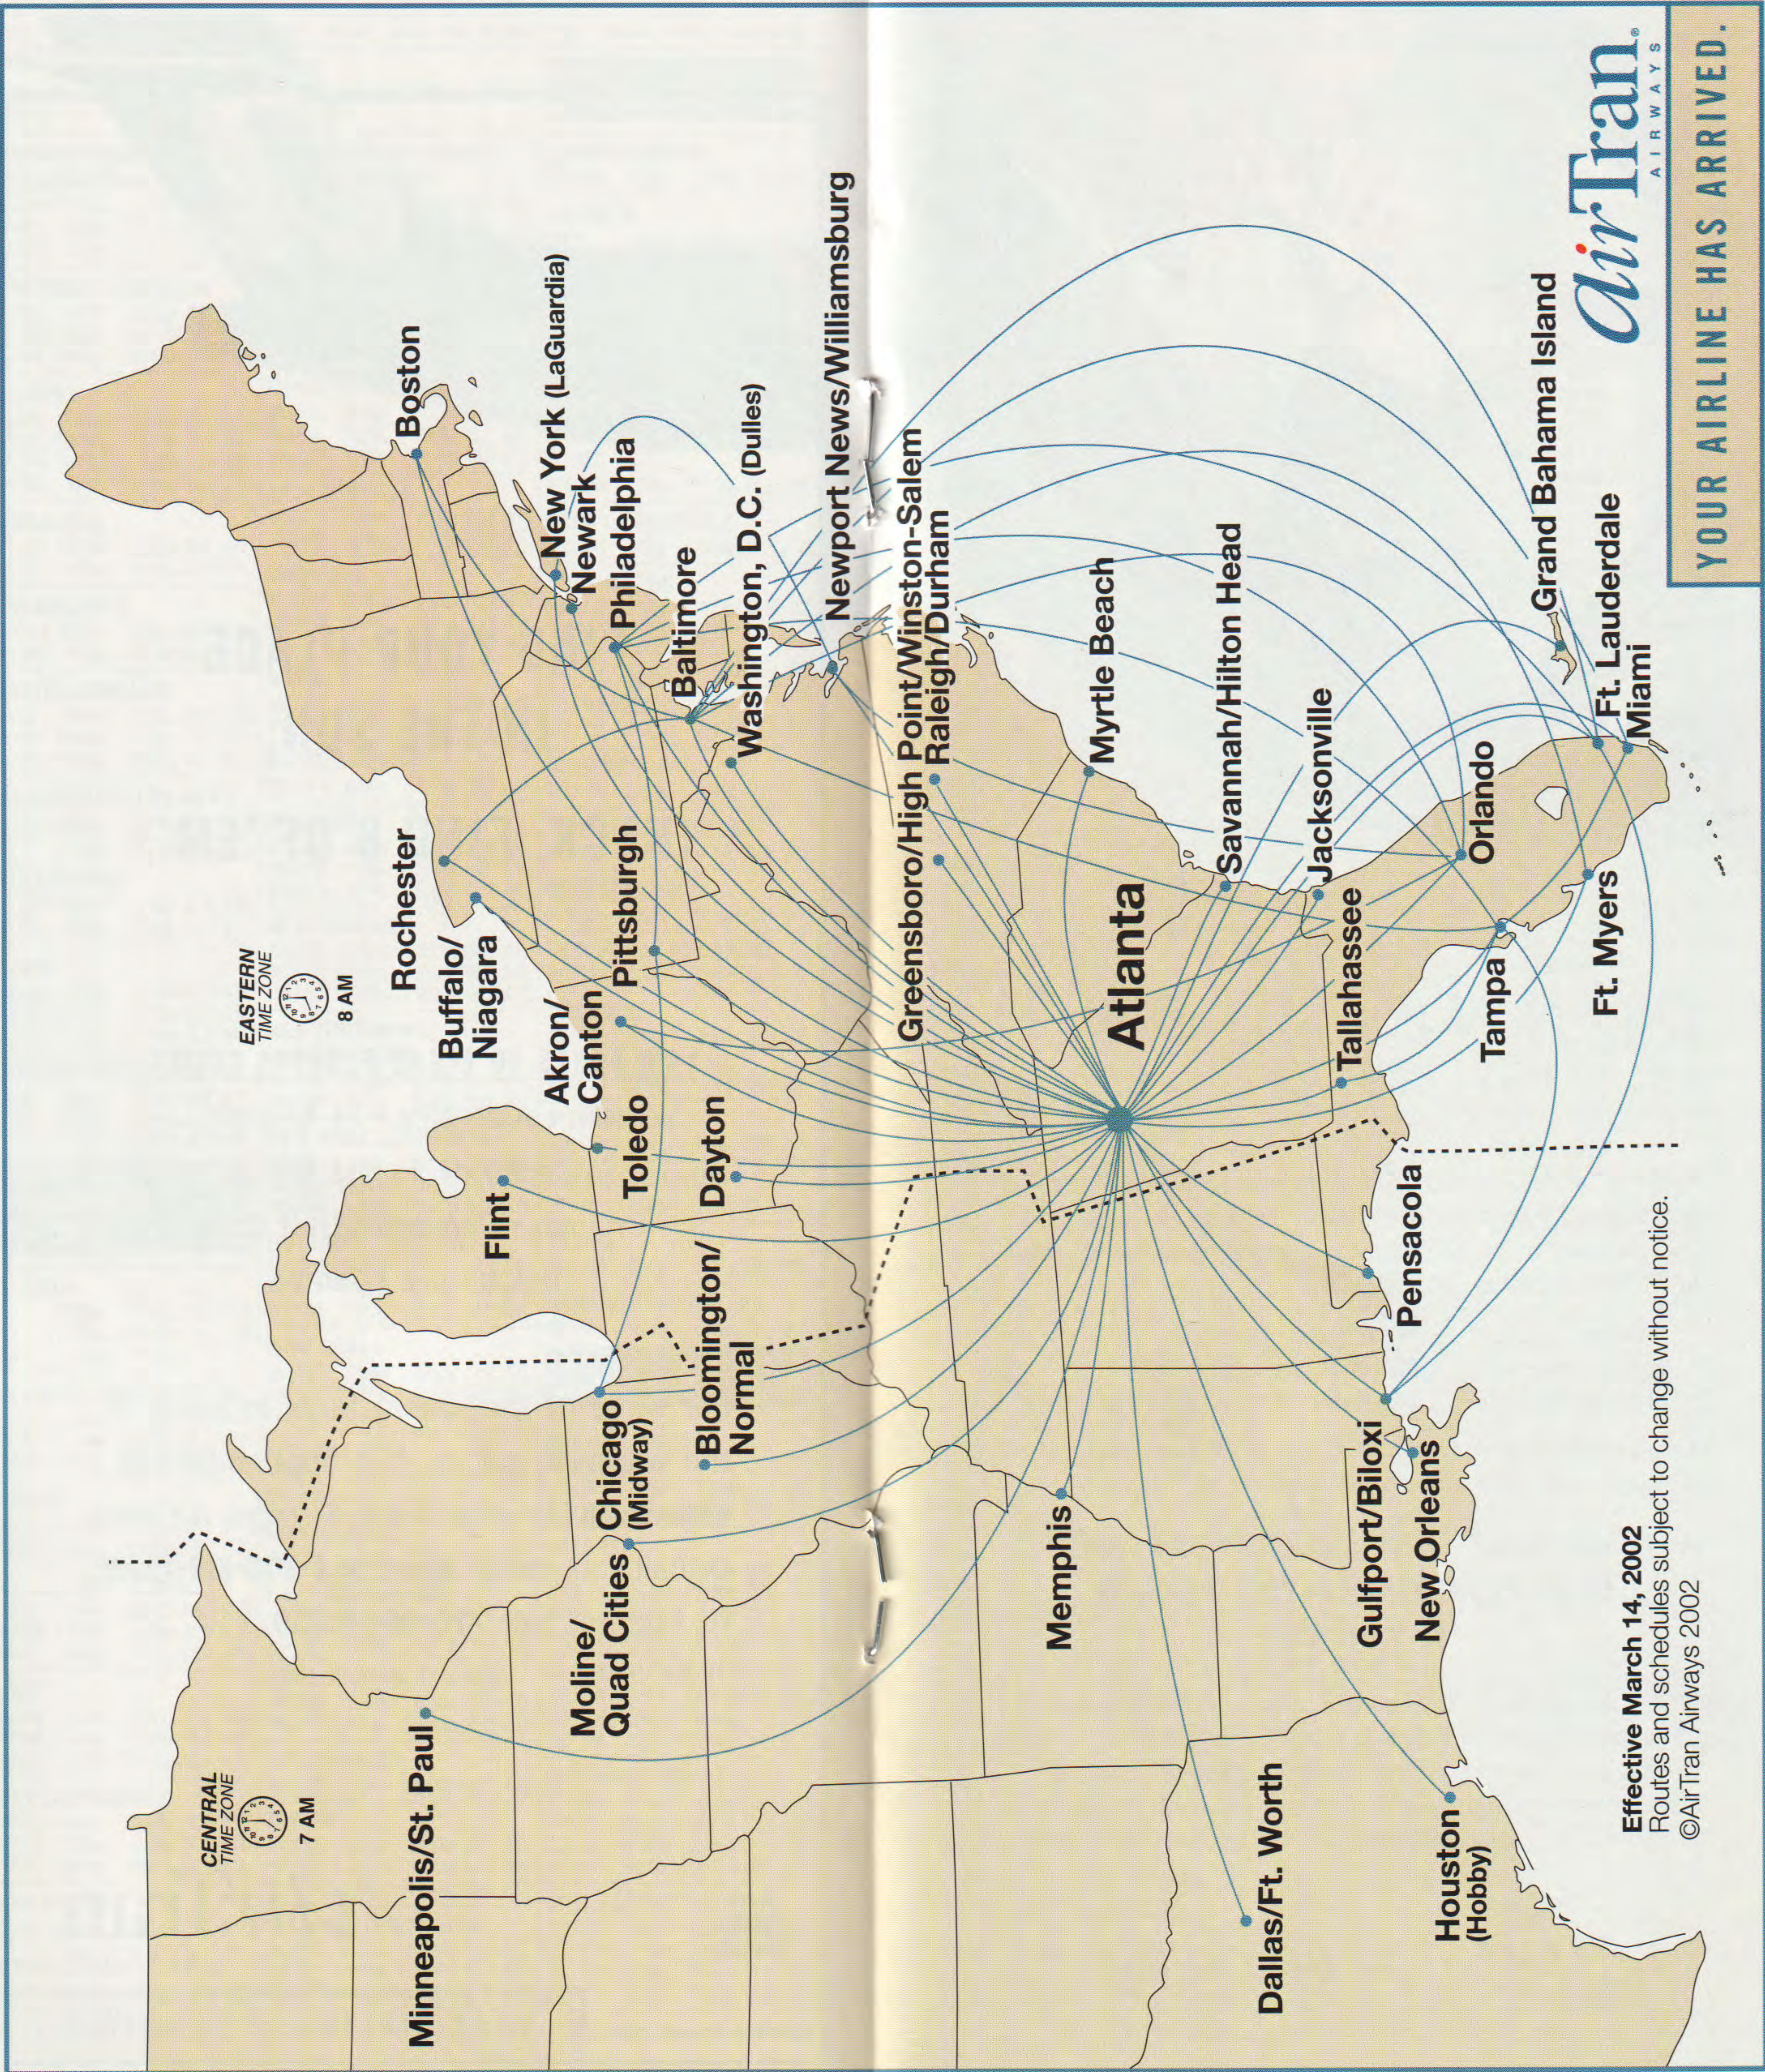

Effective March 14, 2002
Routes and schedules subject to change without notice.
©AirTran Airways 2002

YOUR AIRLINE HAS ARRIVED.