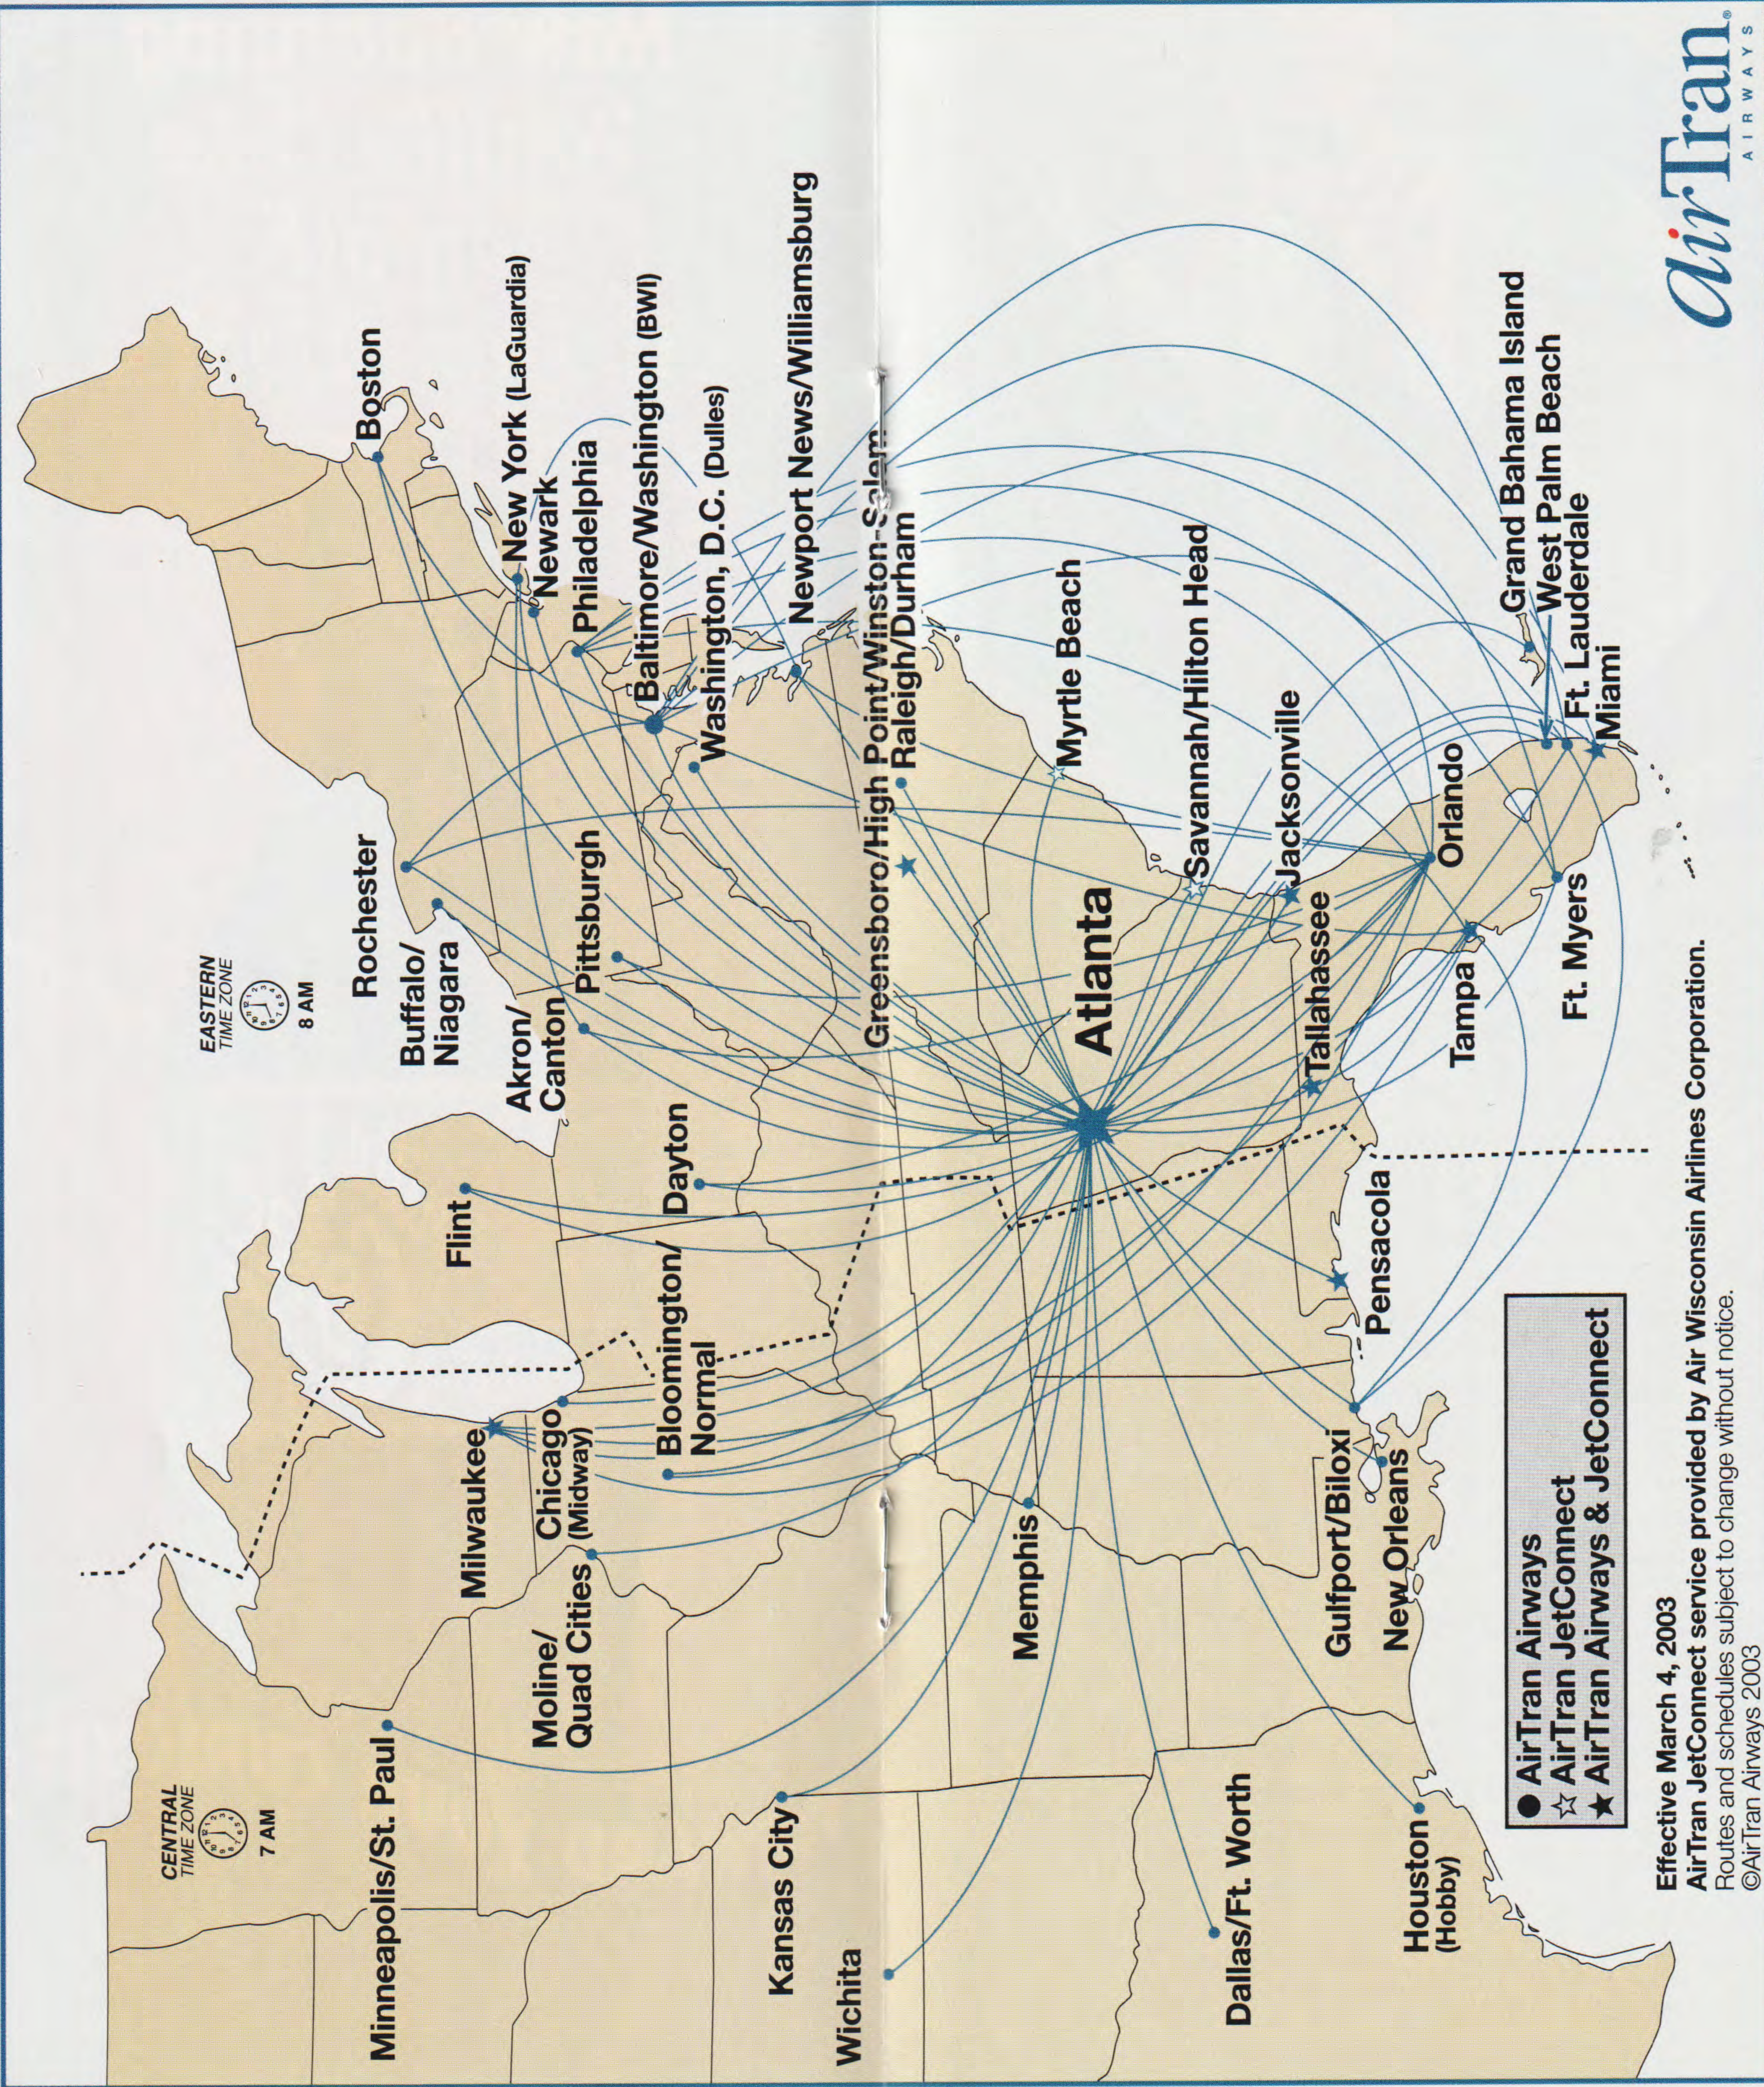

EASTERN
TIME ZONE

8 AM

CENTRAL
TIME ZONE

7 AM

- AirTran Airways
- ☆ AirTran JetConnect
- ★ AirTran Airways & JetConnect

Effective March 4, 2003

AirTran JetConnect service provided by Air Wisconsin Airlines Corporation.

Routes and schedules subject to change without notice.

©AirTran Airways 2003