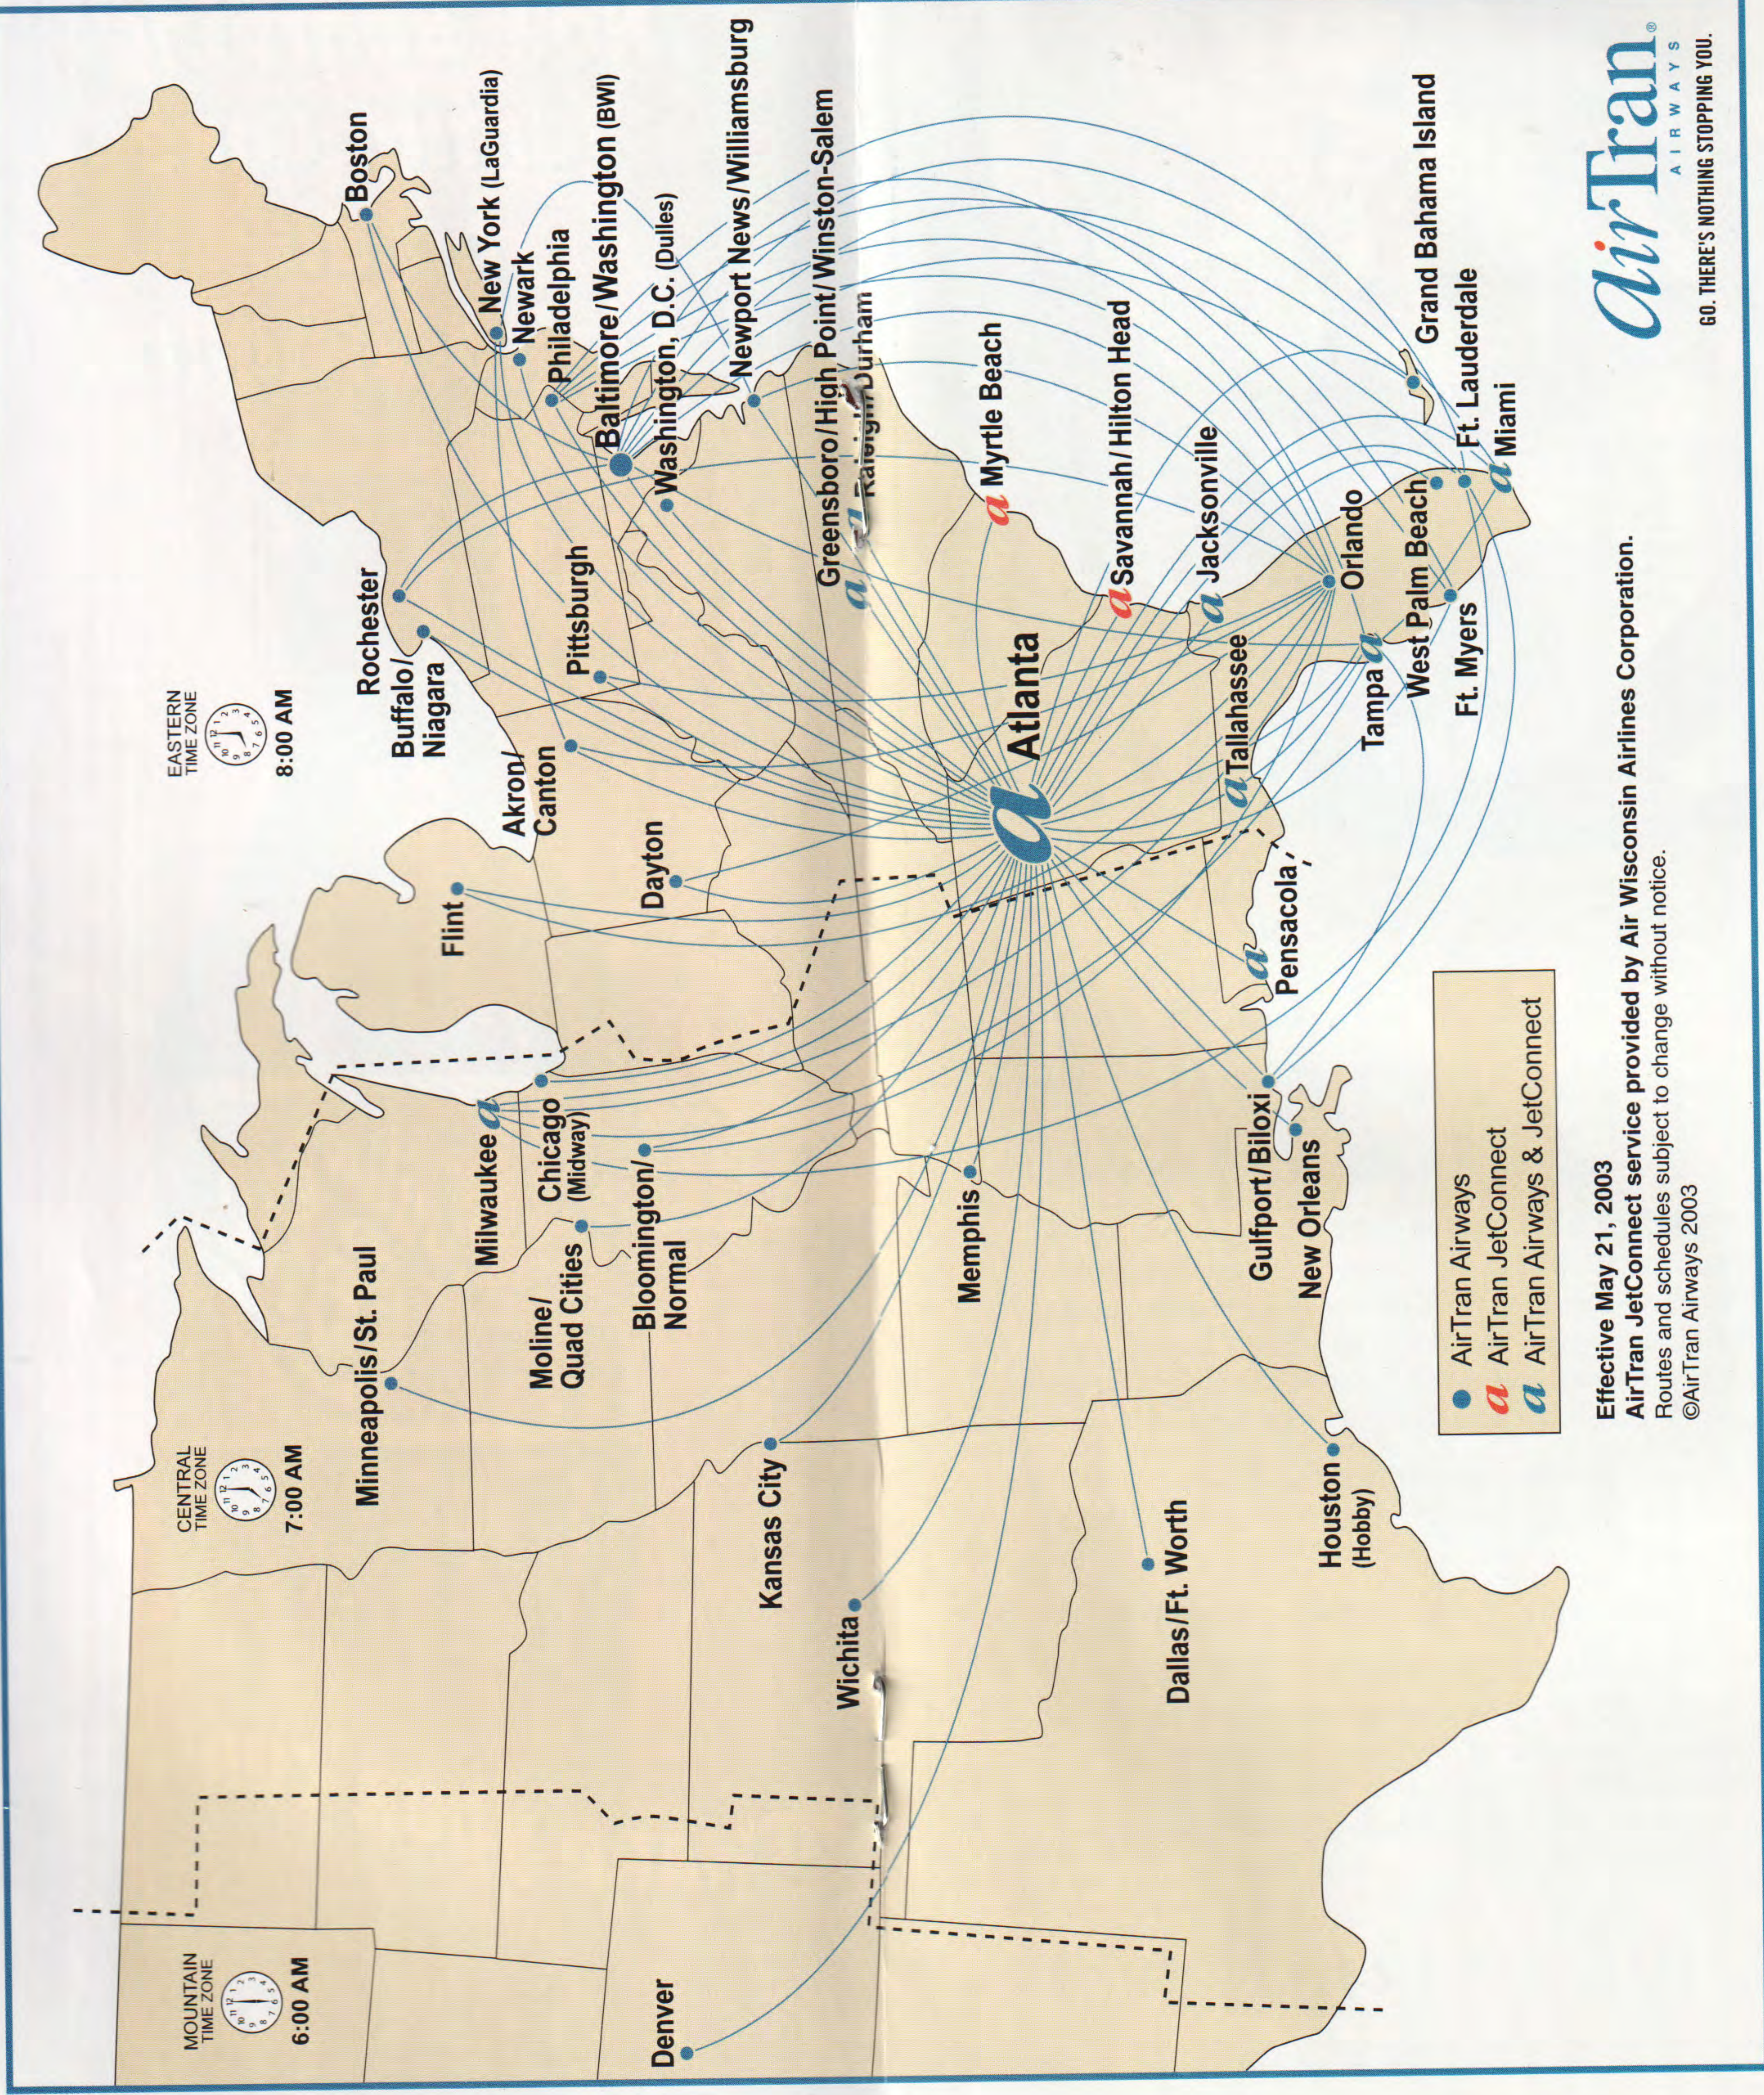

- AirTran Airways
- a AirTran JetConnect
- a AirTran Airways & JetConnect

Effective May 21, 2003
AirTran JetConnect service provided by Air Wisconsin Airlines Corporation.
Routes and schedules subject to change without notice.
©AirTran Airways 2003