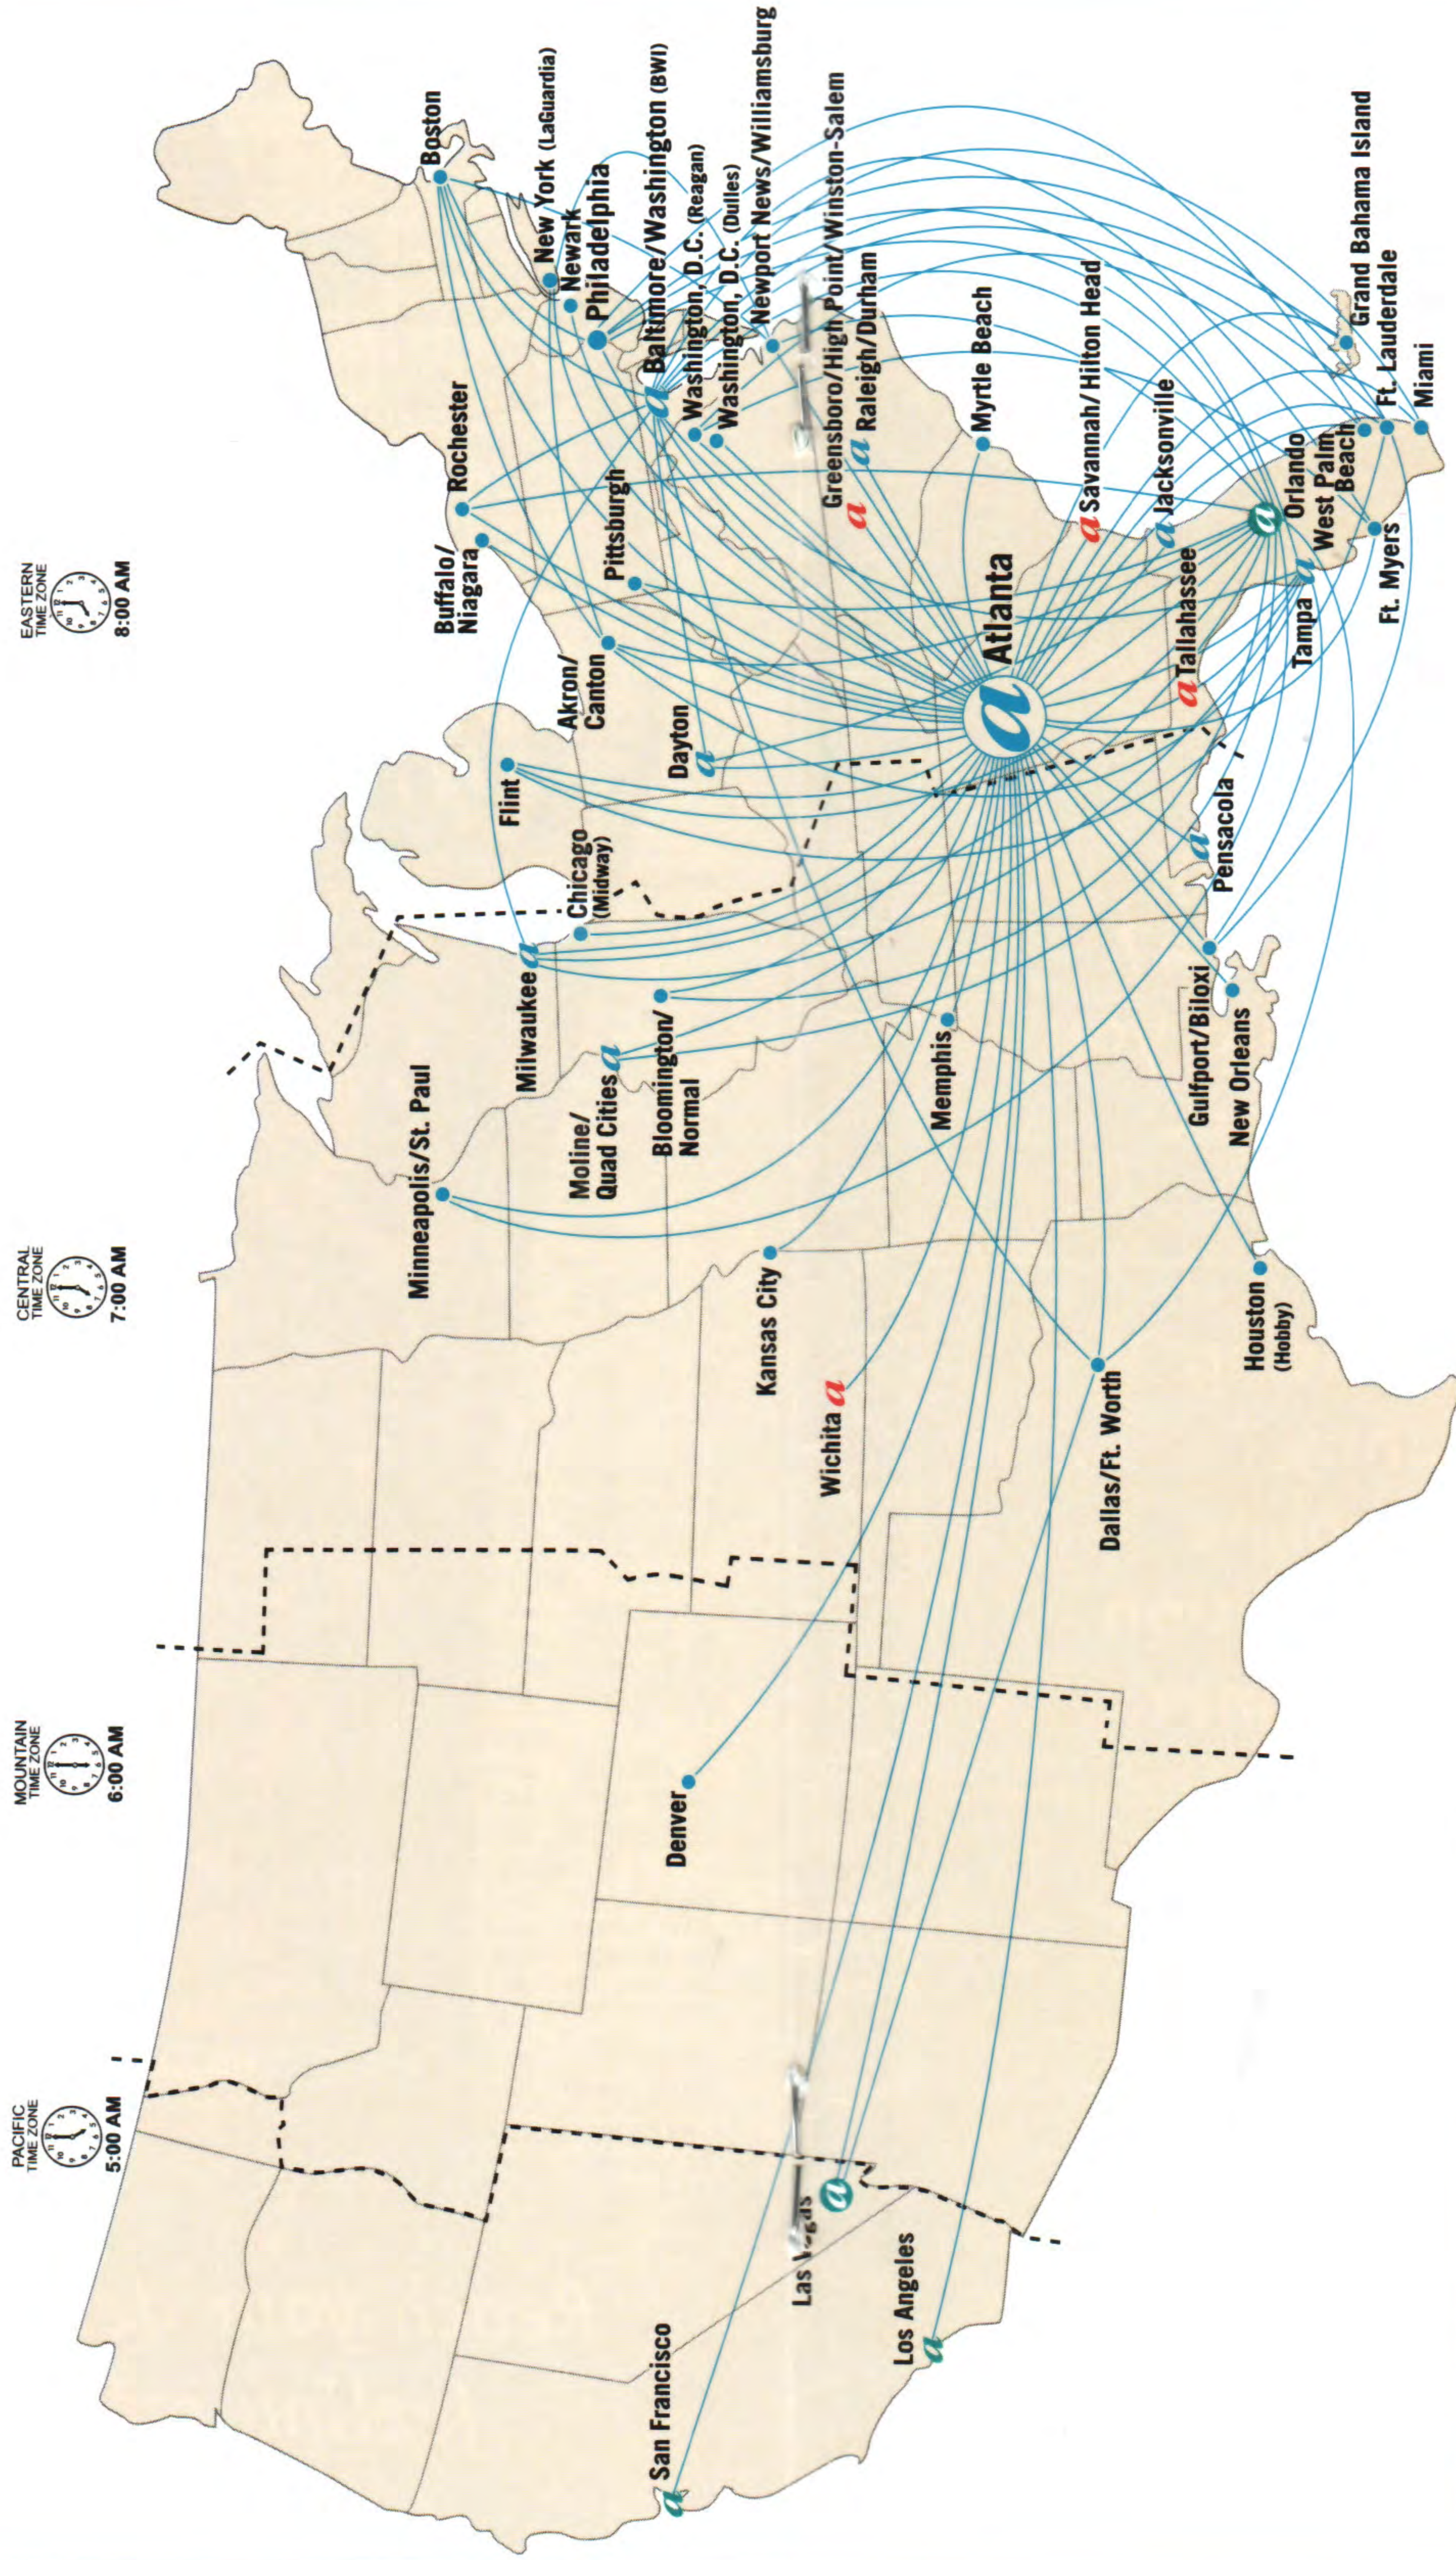

- AirTran Airways
- ▲ AirTran JetConnect
- ▲ AirTran Airways & AirTran JetConnect
- ▲ AirTran Airways operated by Ryan International Airlines
- ▲ AirTran Airways, AirTran JetConnect, & AirTran Airways operated by Ryan International Airlines
- ▲ AirTran Airways & AirTran Airways operated by Ryan International Airlines

Effective June 5, 2004
AirTran JetConnect service operated by Air Wisconsin Airlines Corporation. Service to/from Los Angeles and San Francisco and certain flights to/from Las Vegas and Orlando operated by Ryan International Airlines.
Routes and schedules subject to change without notice.
©AirTran Airways 2004

AirTran
AIRWAYS
GO. THERE'S NOTHING STOPPING YOU.