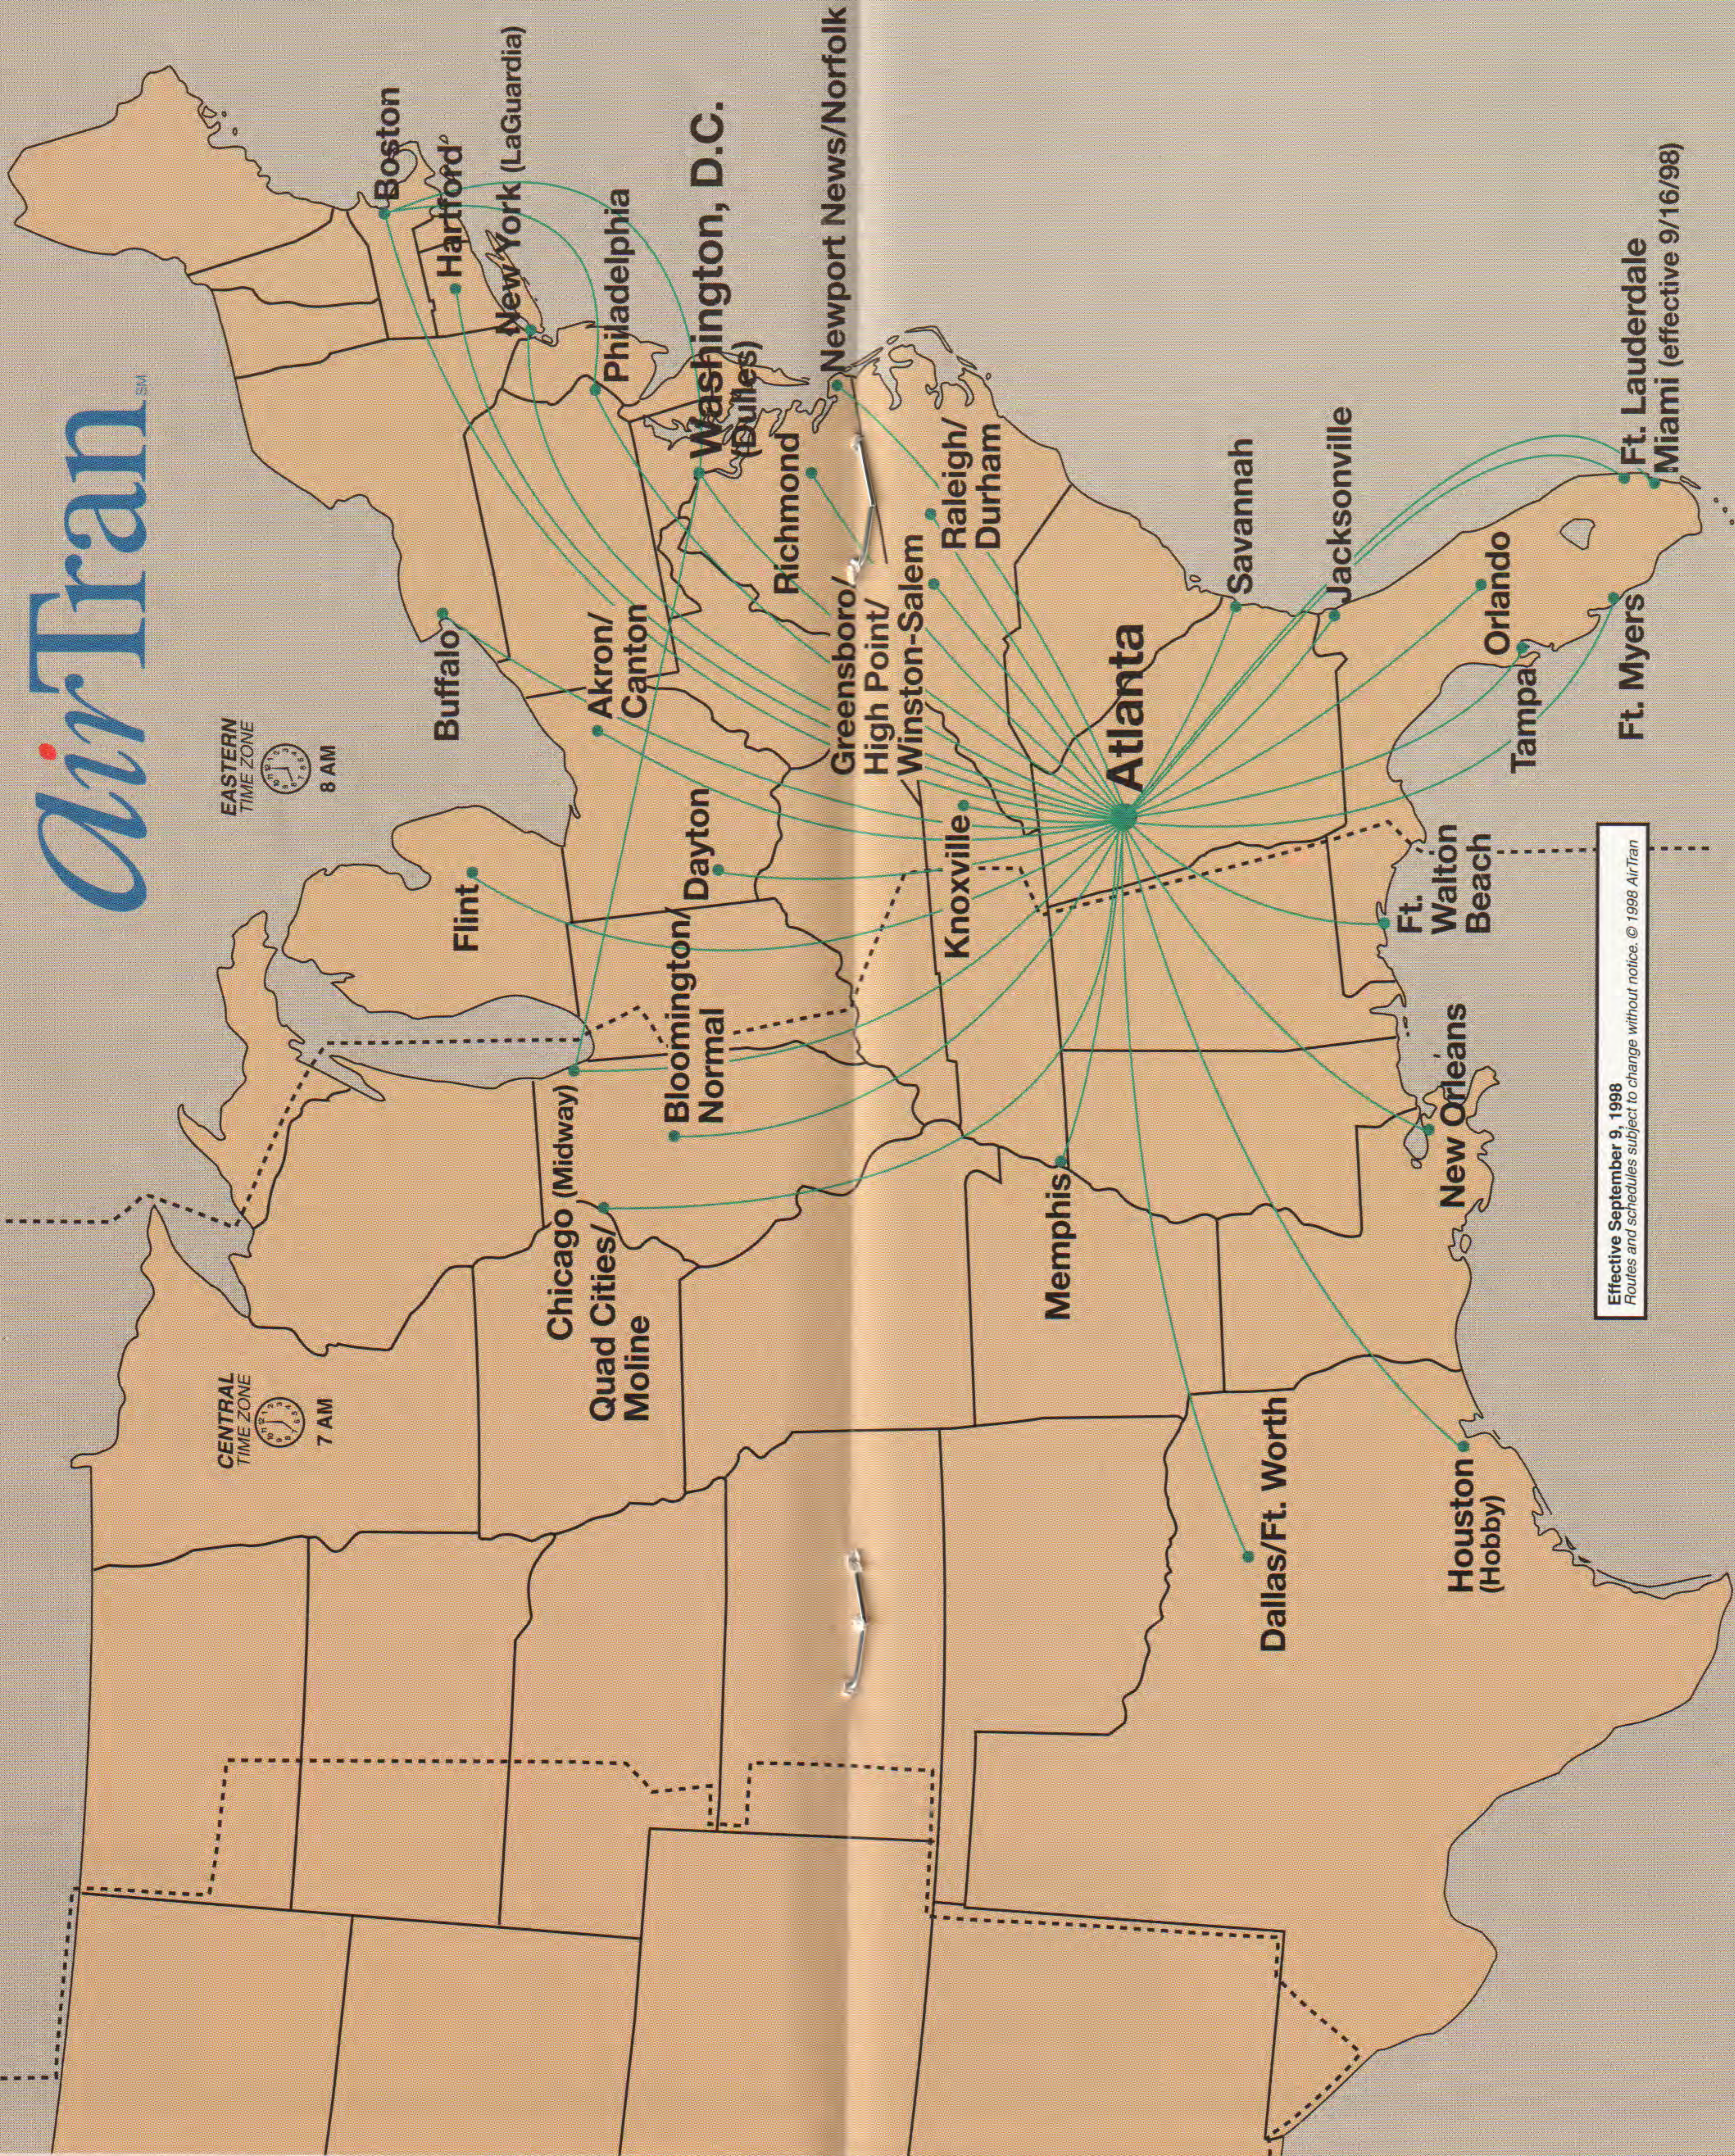

AirTran^{SM}

Effective September 9, 1998
Routes and schedules subject to change without notice. © 1998 AirTran