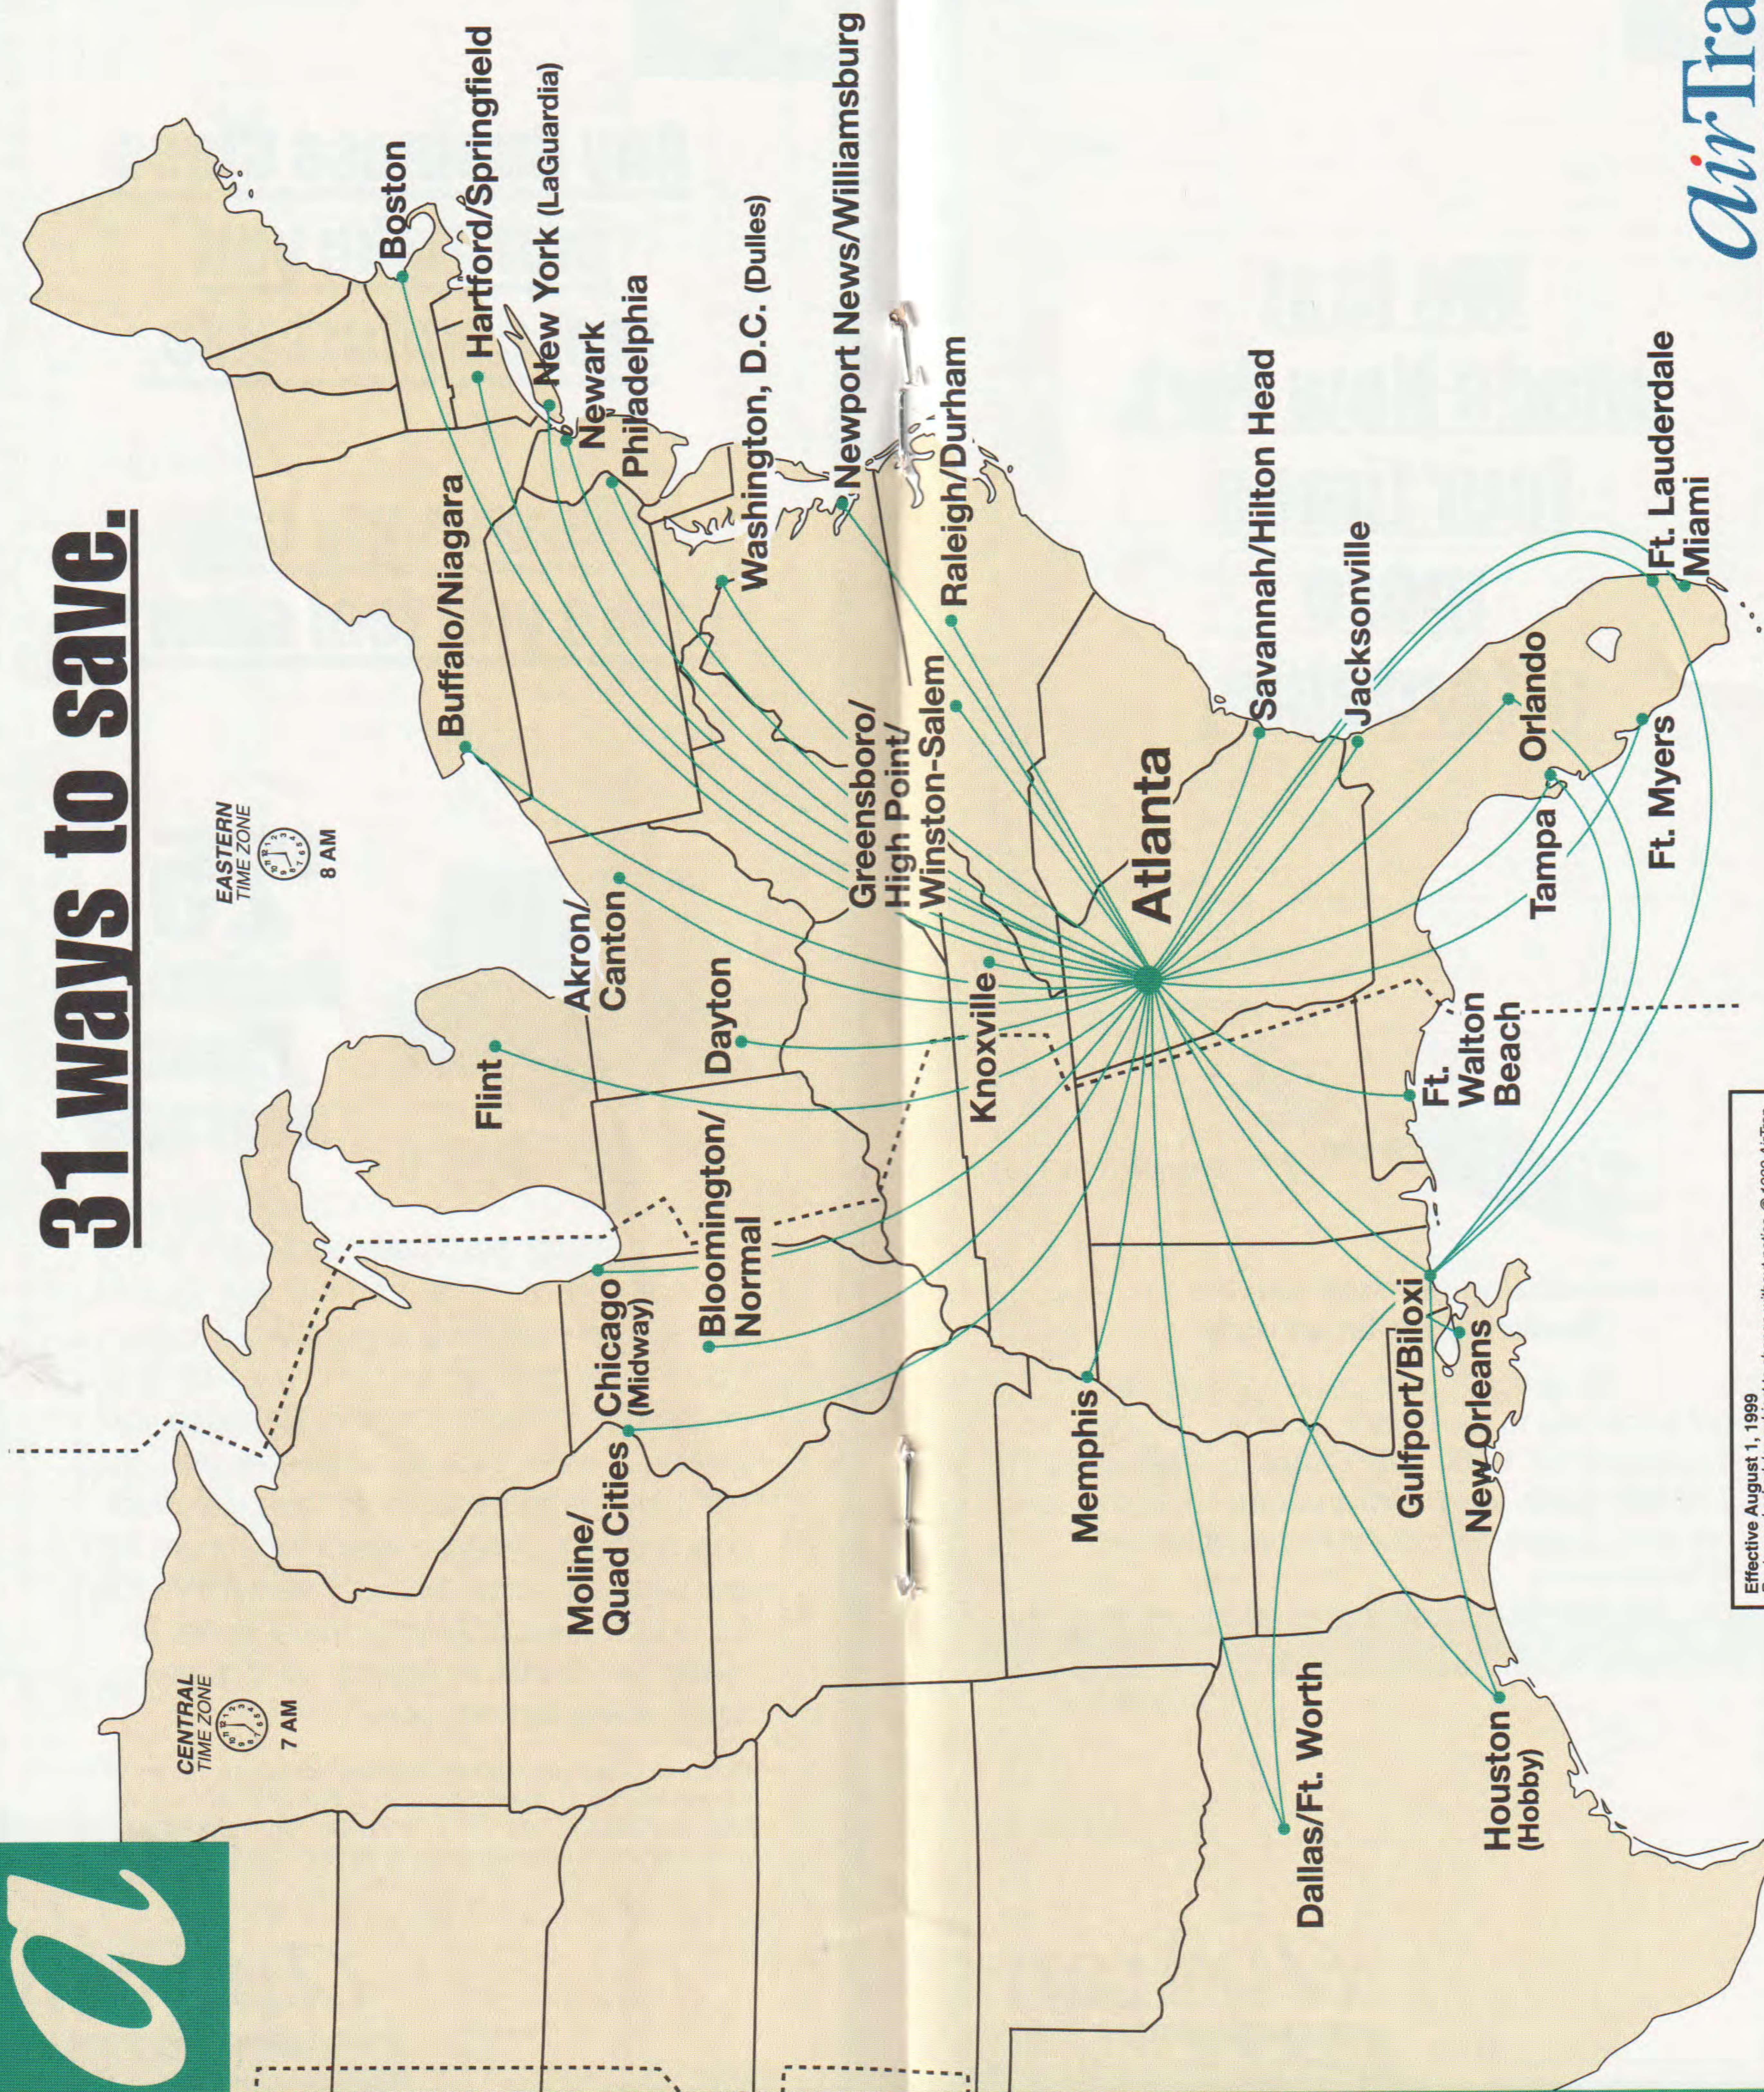

AirTran
It's something else.

31 ways to save.

CENTRAL
TIME ZONE

7 AM

EASTERN
TIME ZONE

8 AM

Effective August 1, 1999
Routes and schedules subject to change without notice. © 1999 AirTran

AirTranSM