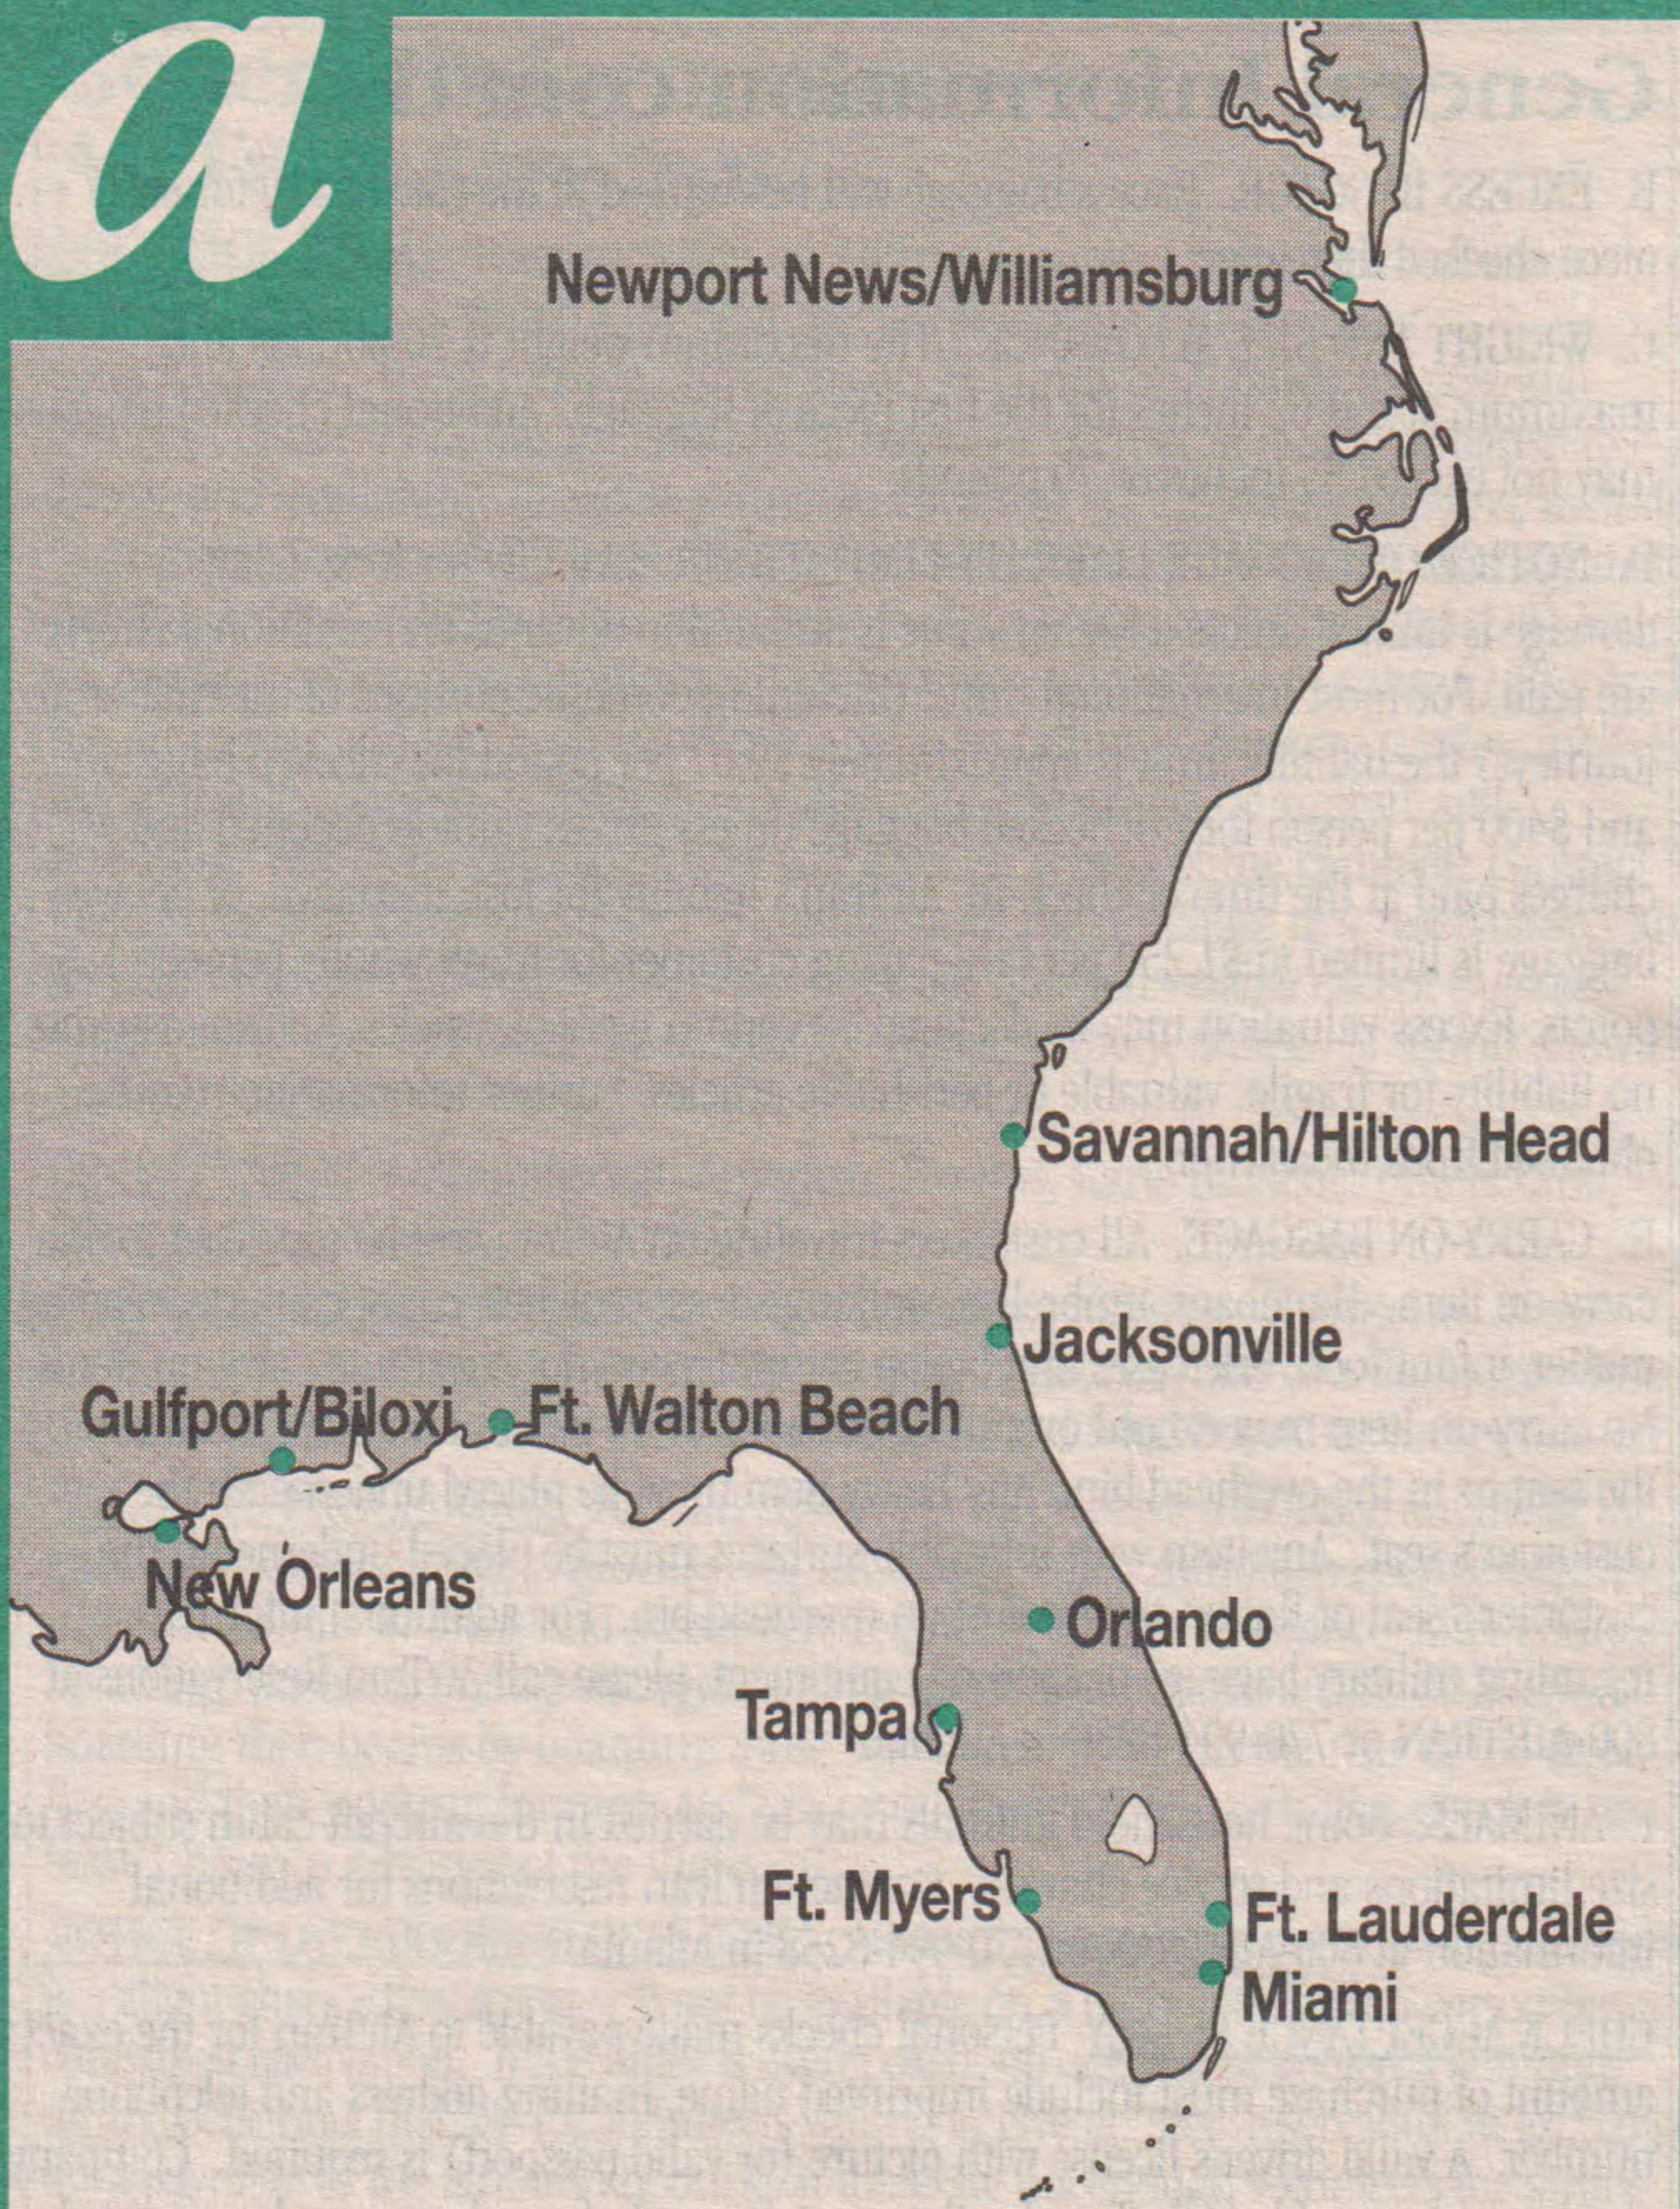

a

Pick a coast
and save.

For reservations call your travel agent or **1-800-AIR-TRAN**. In Atlanta call **770-994-8258**. **www.airtran.com**. For complete vacation packages, call AirTran Vacations at 888-785-9760.

AirTran^{SM}

It's something else.

a

With
AirTran Vacations,
one call and you're
good to go.

We've made affordable vacations easier than ever. Just one call to AirTran Vacations and your flights, hotels and Hertz car rentals are taken care of. We do all the work, you have all the fun. Call your travel agent or AirTran Vacations at 888-785-9760.

AirTran Vacations are operated by Renaissance Travel Solutions Inc.

AirTran
VACATIONS