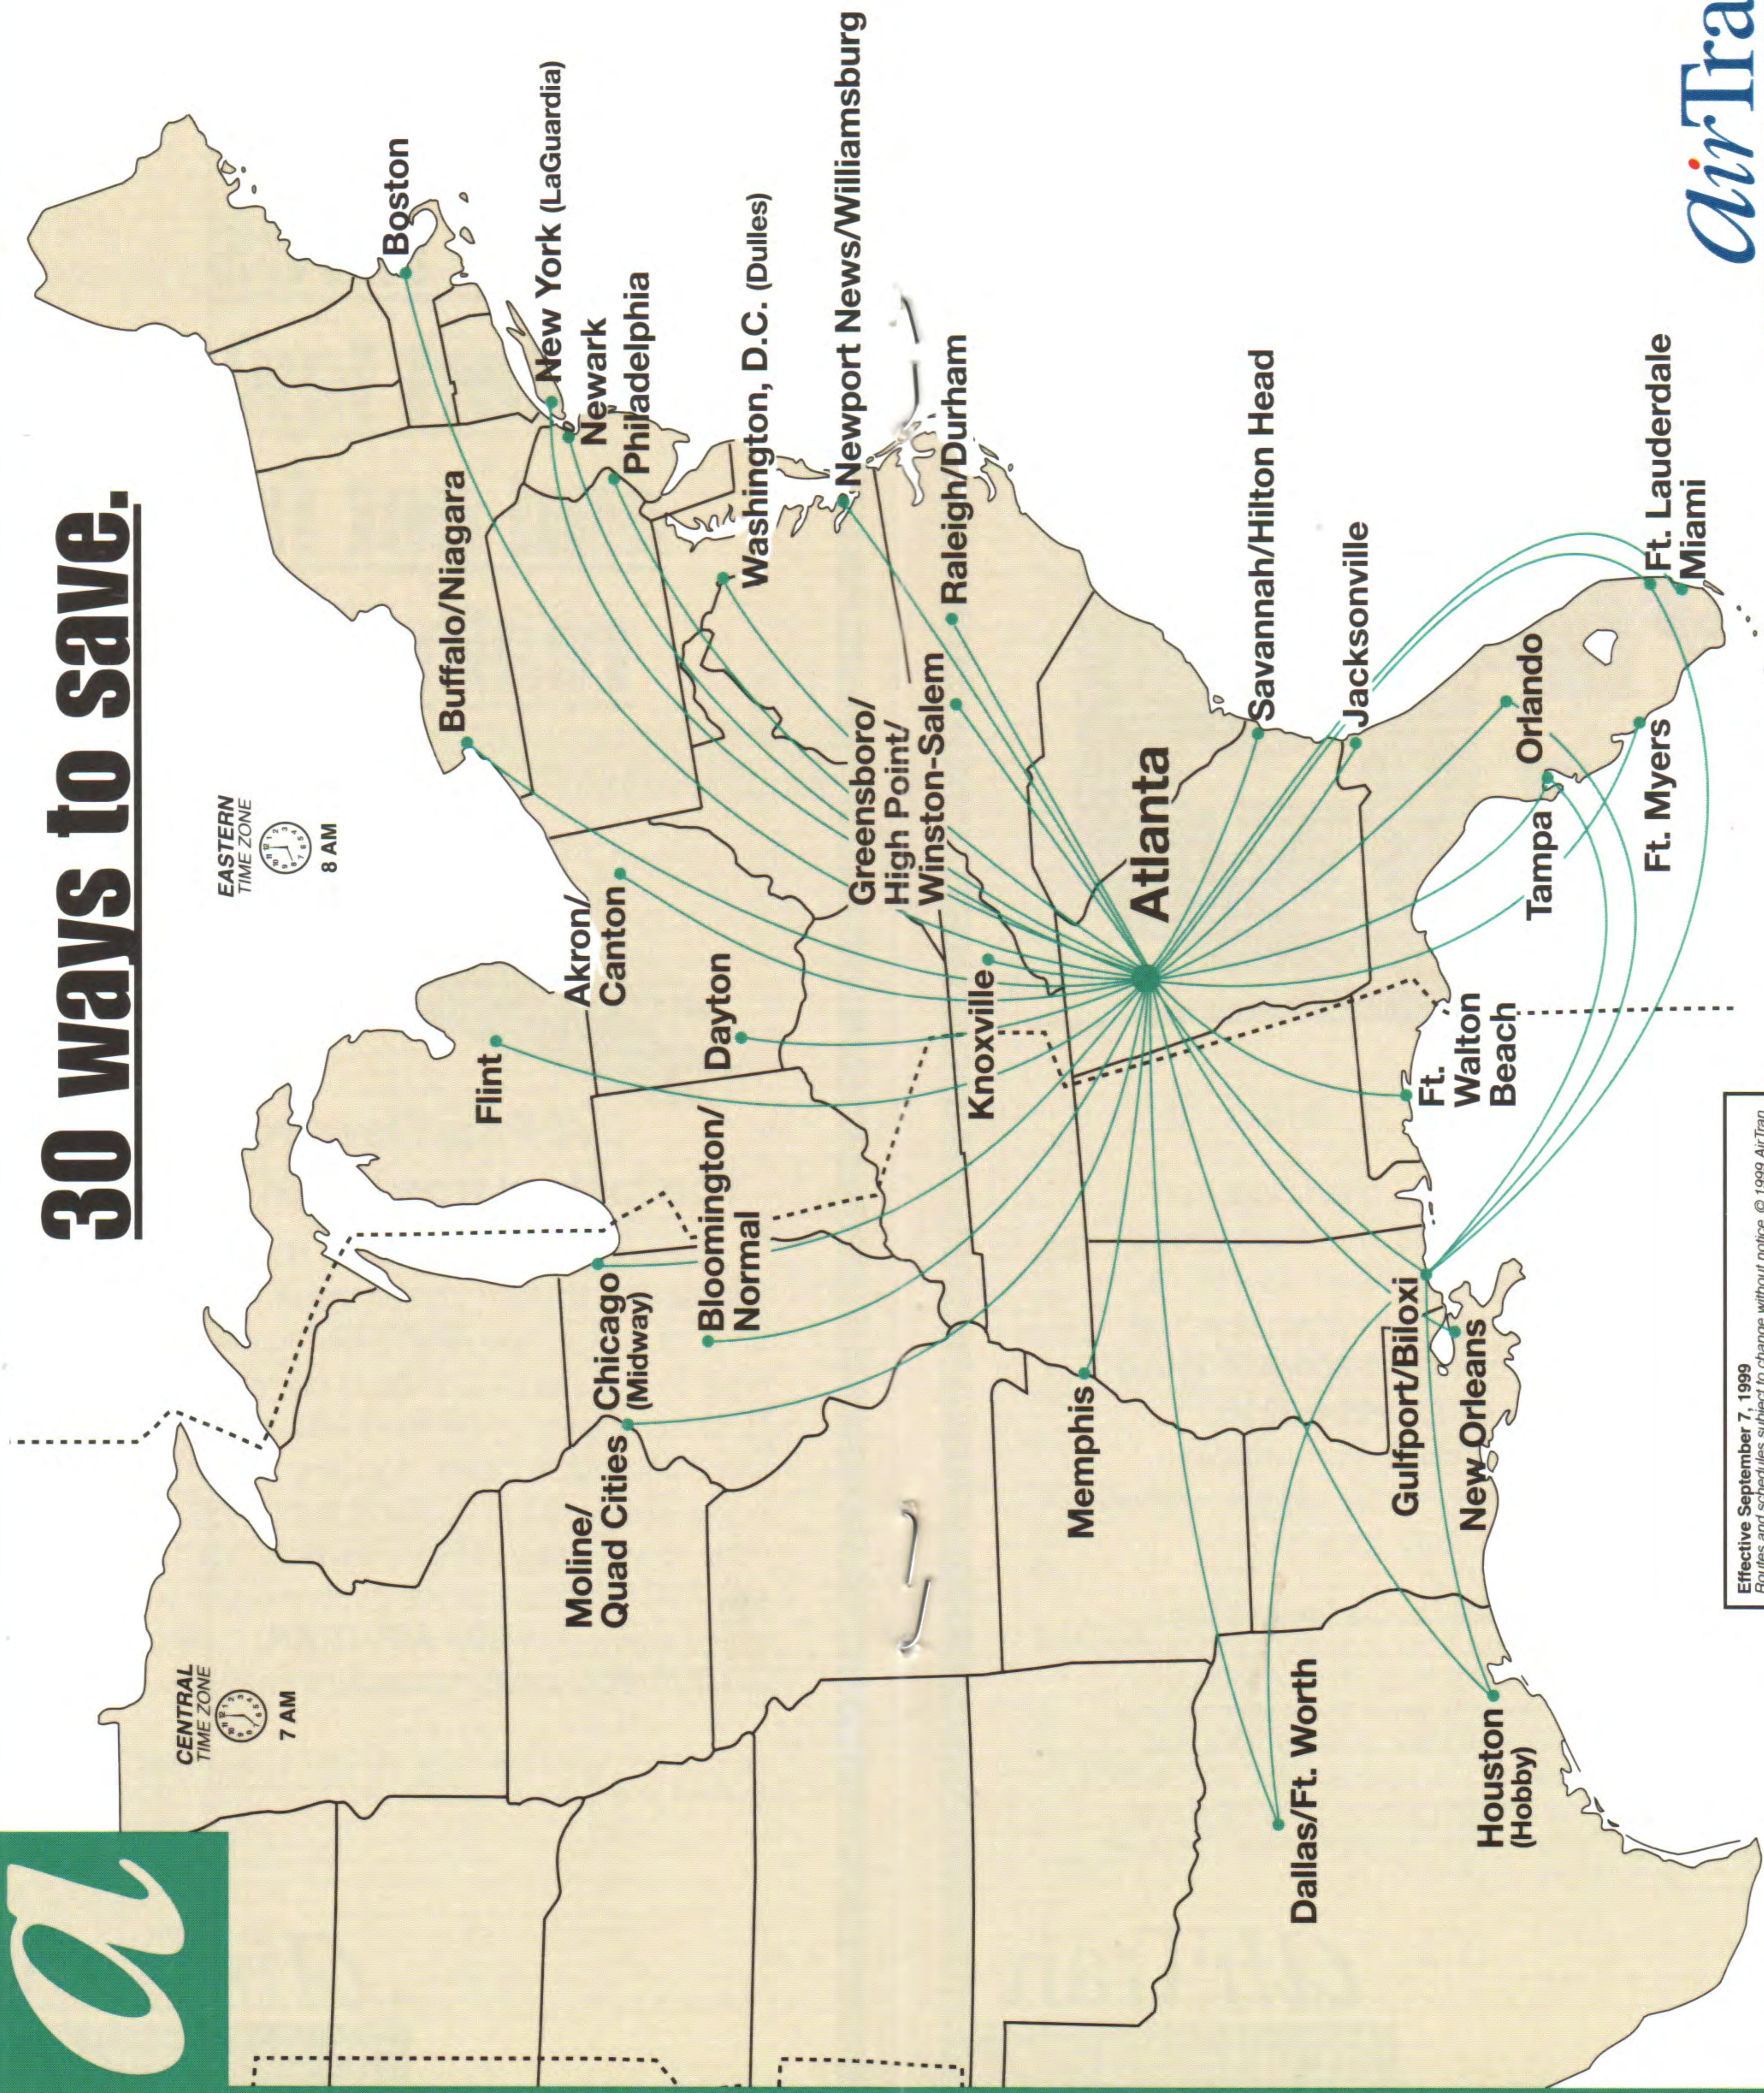

30 ways to save.

Effective September 7, 1999
Routes and schedules subject to change without notice. © 1999 AirTran

AirTran

It's something else.