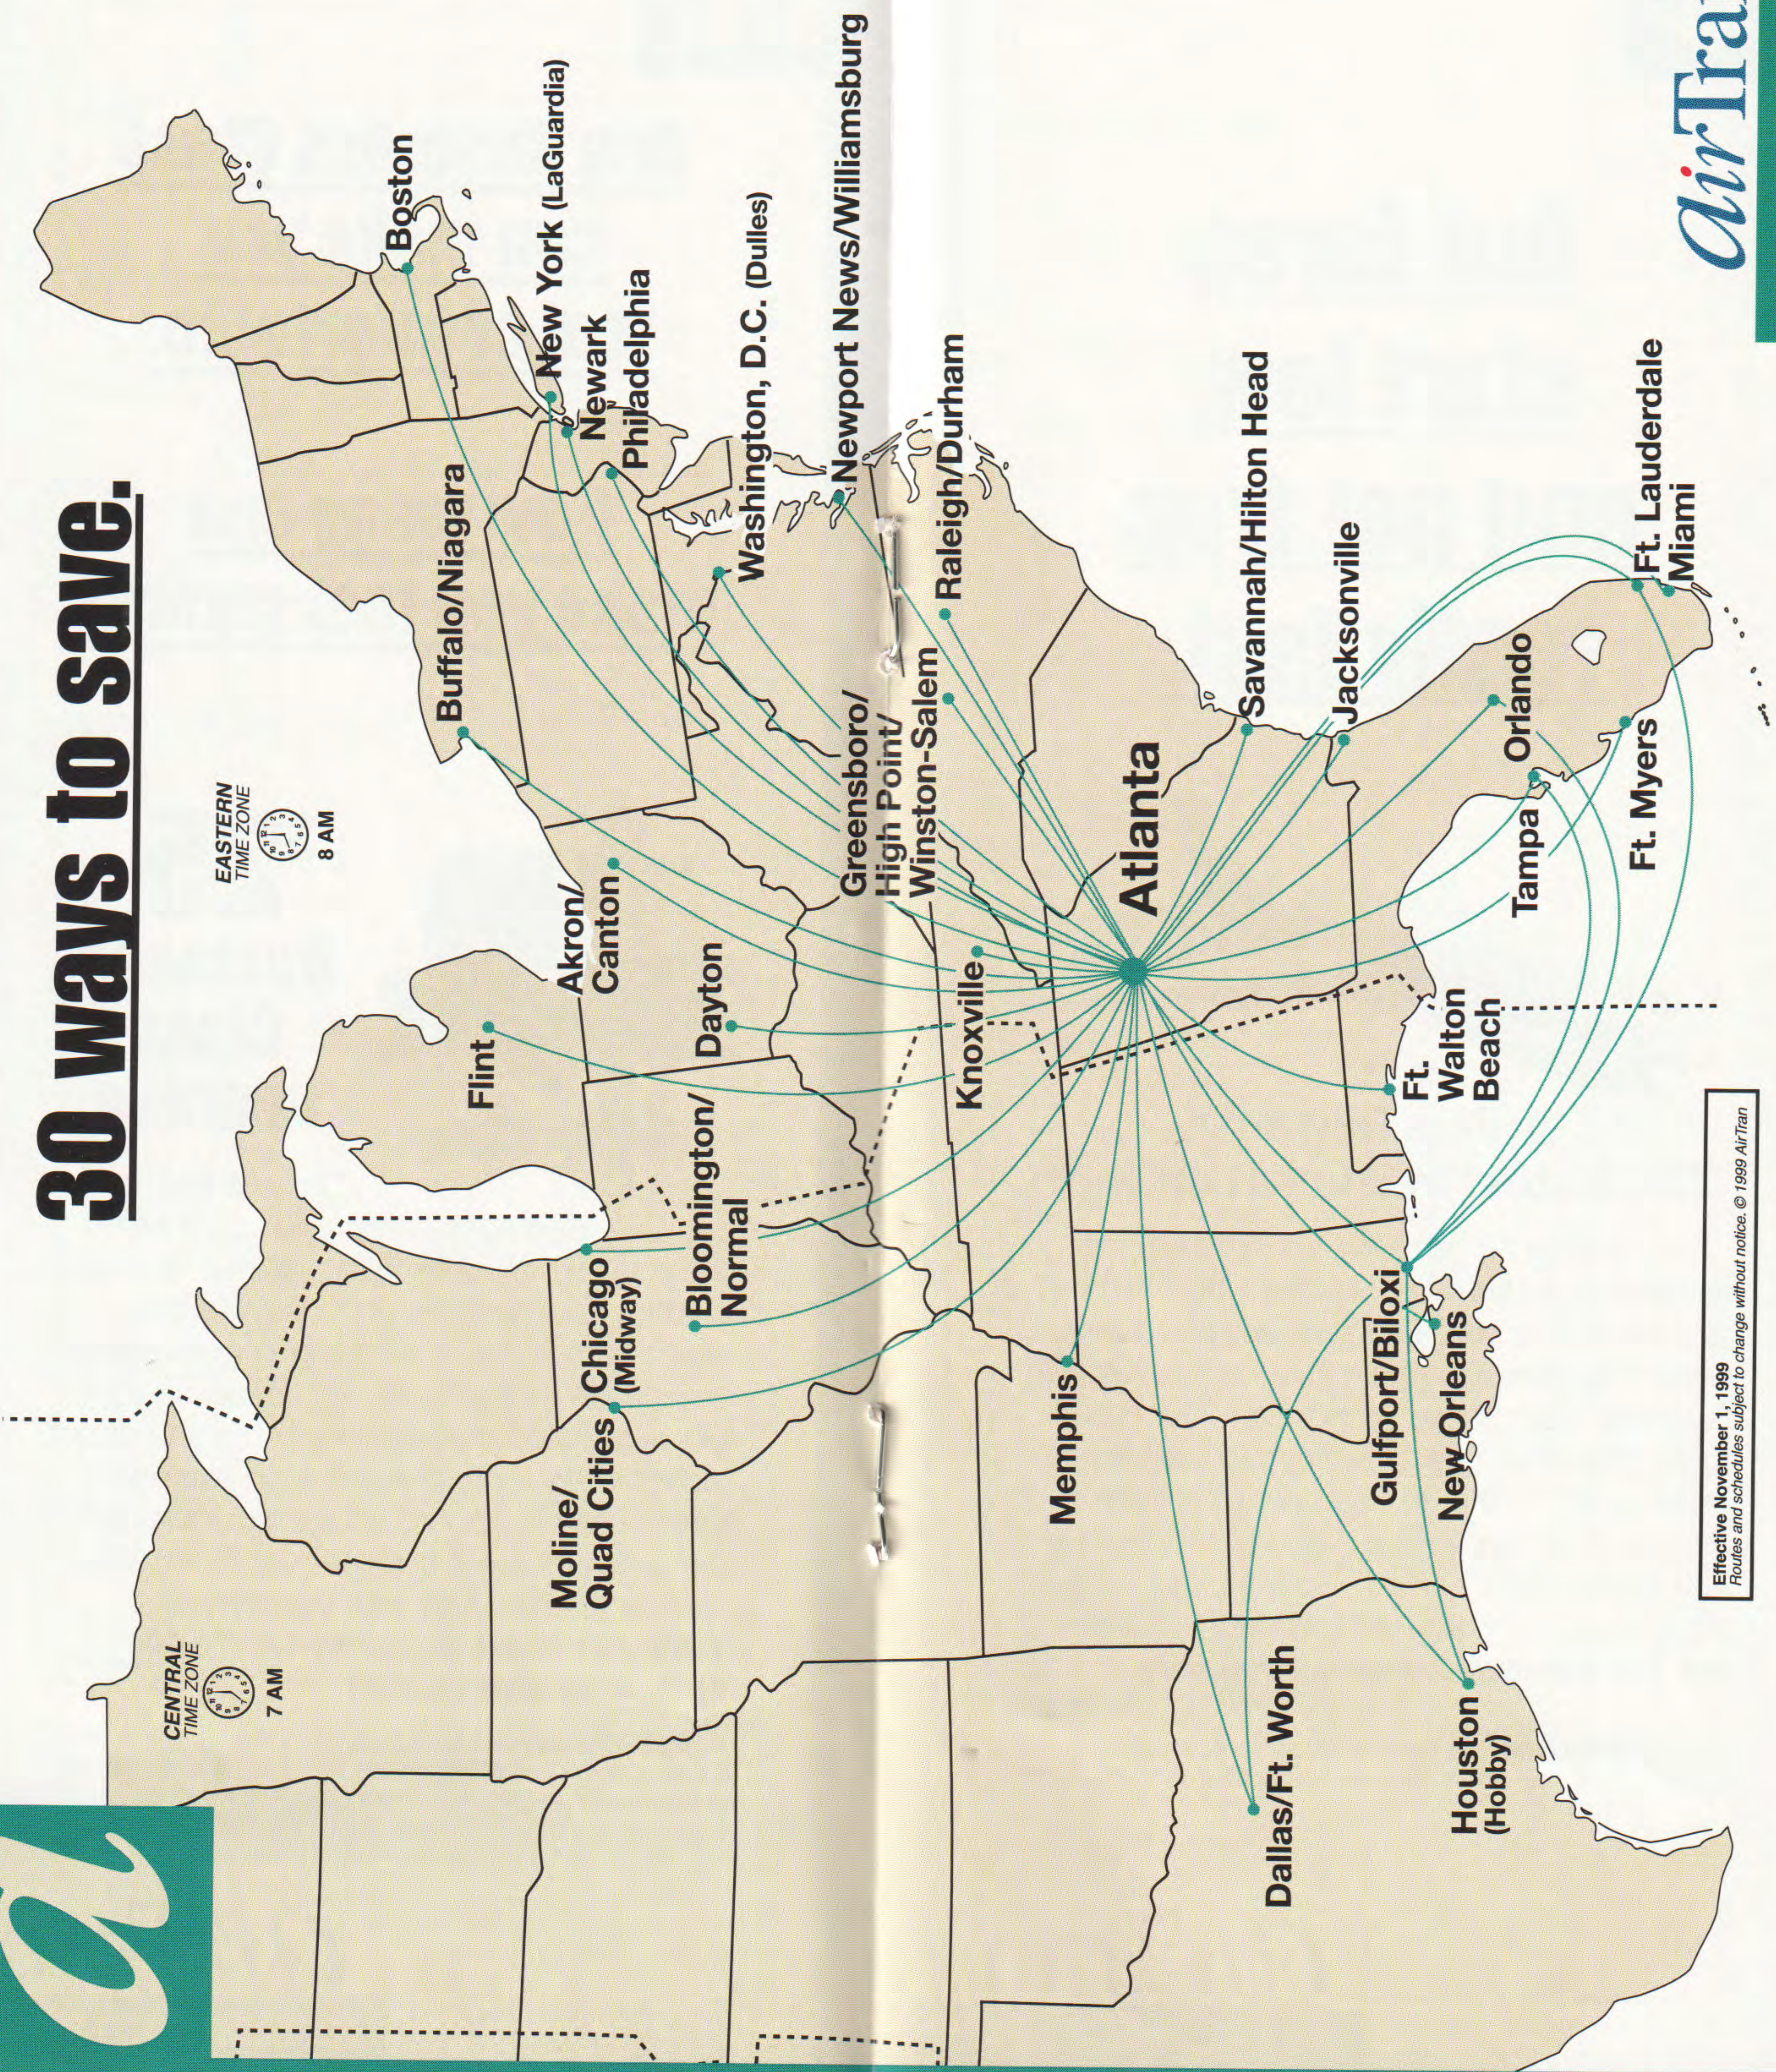

30 ways to save.

CENTRAL TIME ZONE
7 AM

EASTERN TIME ZONE
8 AM

Effective November 1, 1999
Routes and schedules subject to change without notice. © 1999 AirTran

AirTran

It's something else.