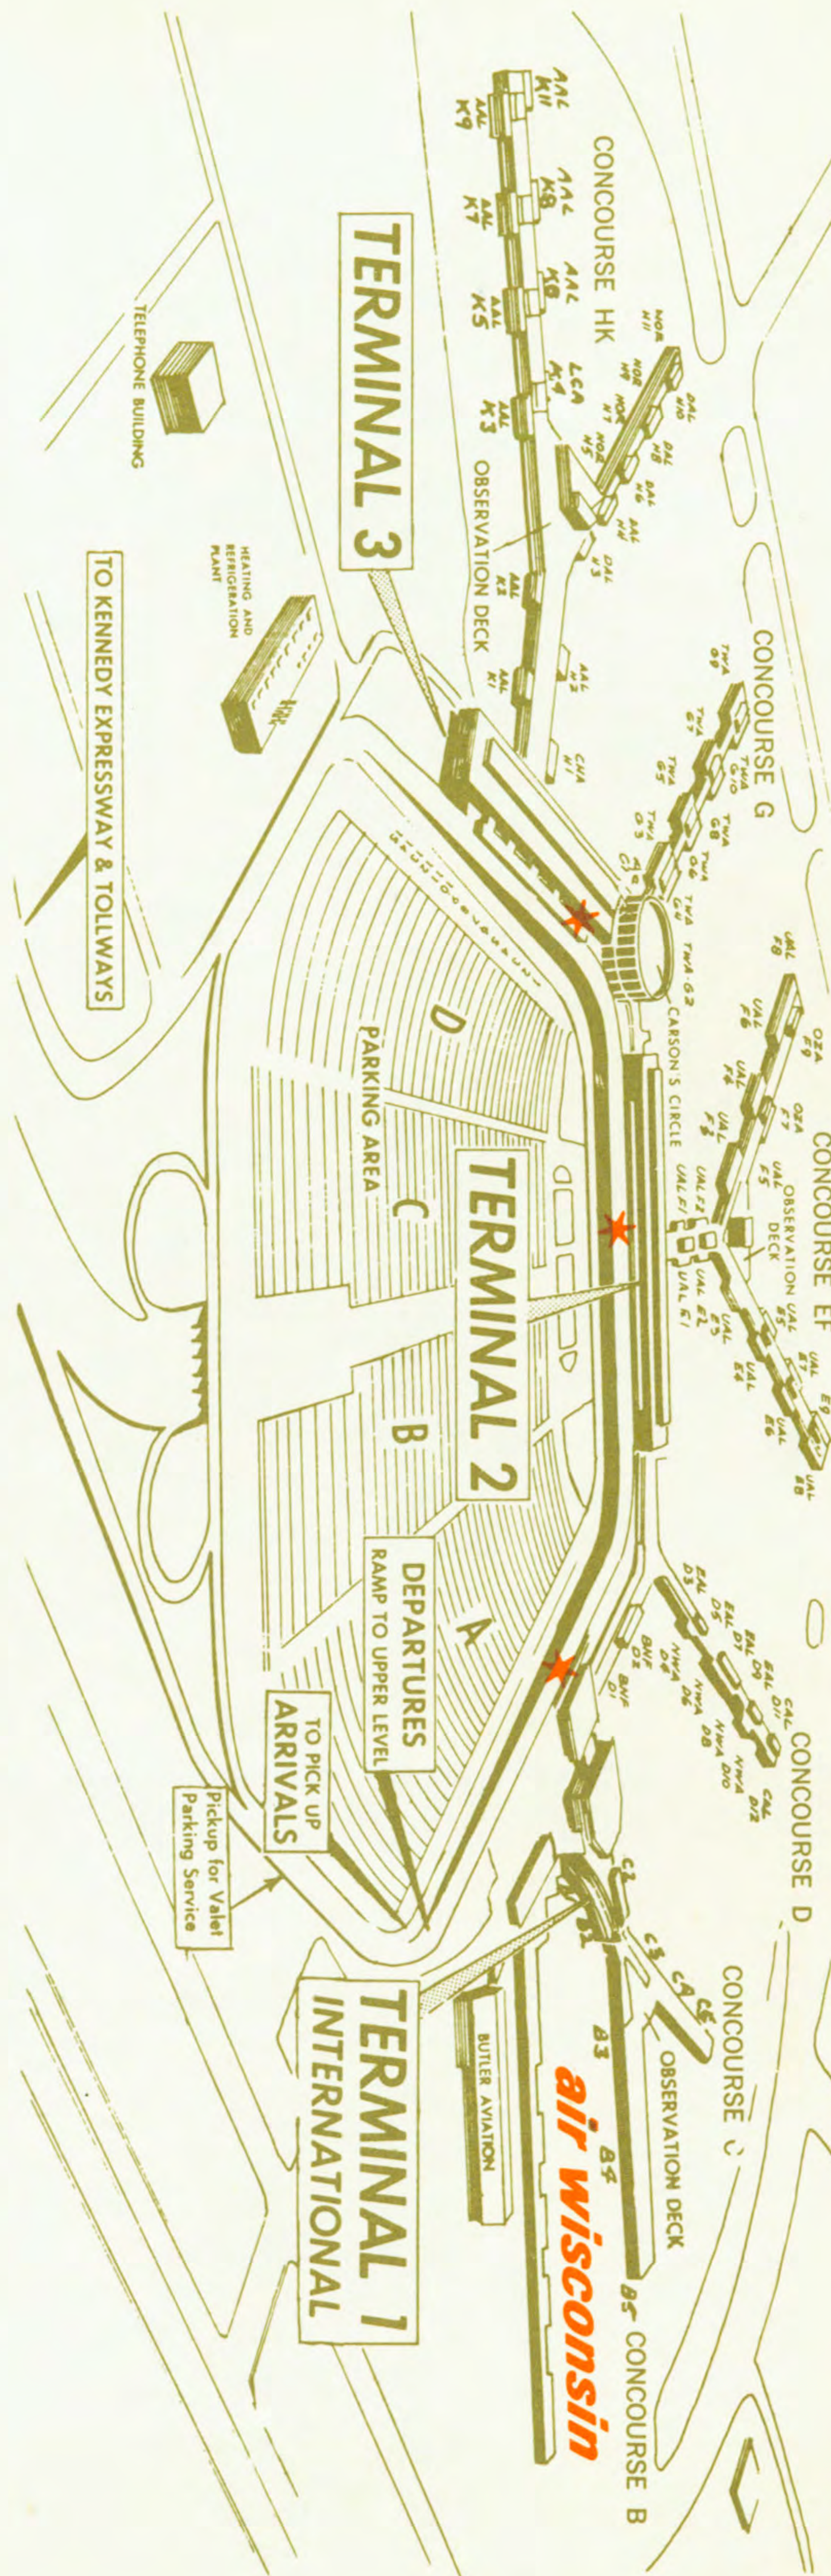

Baggage —

Free allowance is 50 pounds including brief case and hand luggage. Excess baggage will be charged for at the rate of 1/2 of 1% of the one way adult fare per pound. The liability of the company for baggage is limited to $100.00 unless a higher value is declared and additional charges paid therefore in advance.

Air Freight —

Air freight is carried on all flights. Connections are made direct to all carriers in Chicago. Rates: $6.00 for each 100 pounds per shipment. Minimum of $6.00 per shipment. Maximum weight 150 pounds per piece.

Insurance —

Flight insurance is available at all airline terminals.

Credit Cards —

All major credit cards are honored as basis for credit.

Equipment —

deHavilland DH 600, 15-seat Jet Prop

Air Wisconsin Incorporated
General Offices, Outagamie Airport
Appleton, Wisconsin 54911

Karl P. Baldwin — Pres.
John Conway — Vice Pres.
Preston H. Wilbourne — Vice Pres. and Gen'l Mgr.

CHICAGO O'HARE INTERNATIONAL AIRPORT

★ Denotes Bus Pick-Up Area

Air Wisconsin operates from the A-Concourse located between Butler Aviation and the International Terminal in Chicago O'Hare Airport. In Chicago, to arrange for courtesy car pick-up from the lower level of the O'Hare Terminal Building to Air Wisconsin ticket office and passenger lounge, call 686-7425. For reservations, call 686-7424.