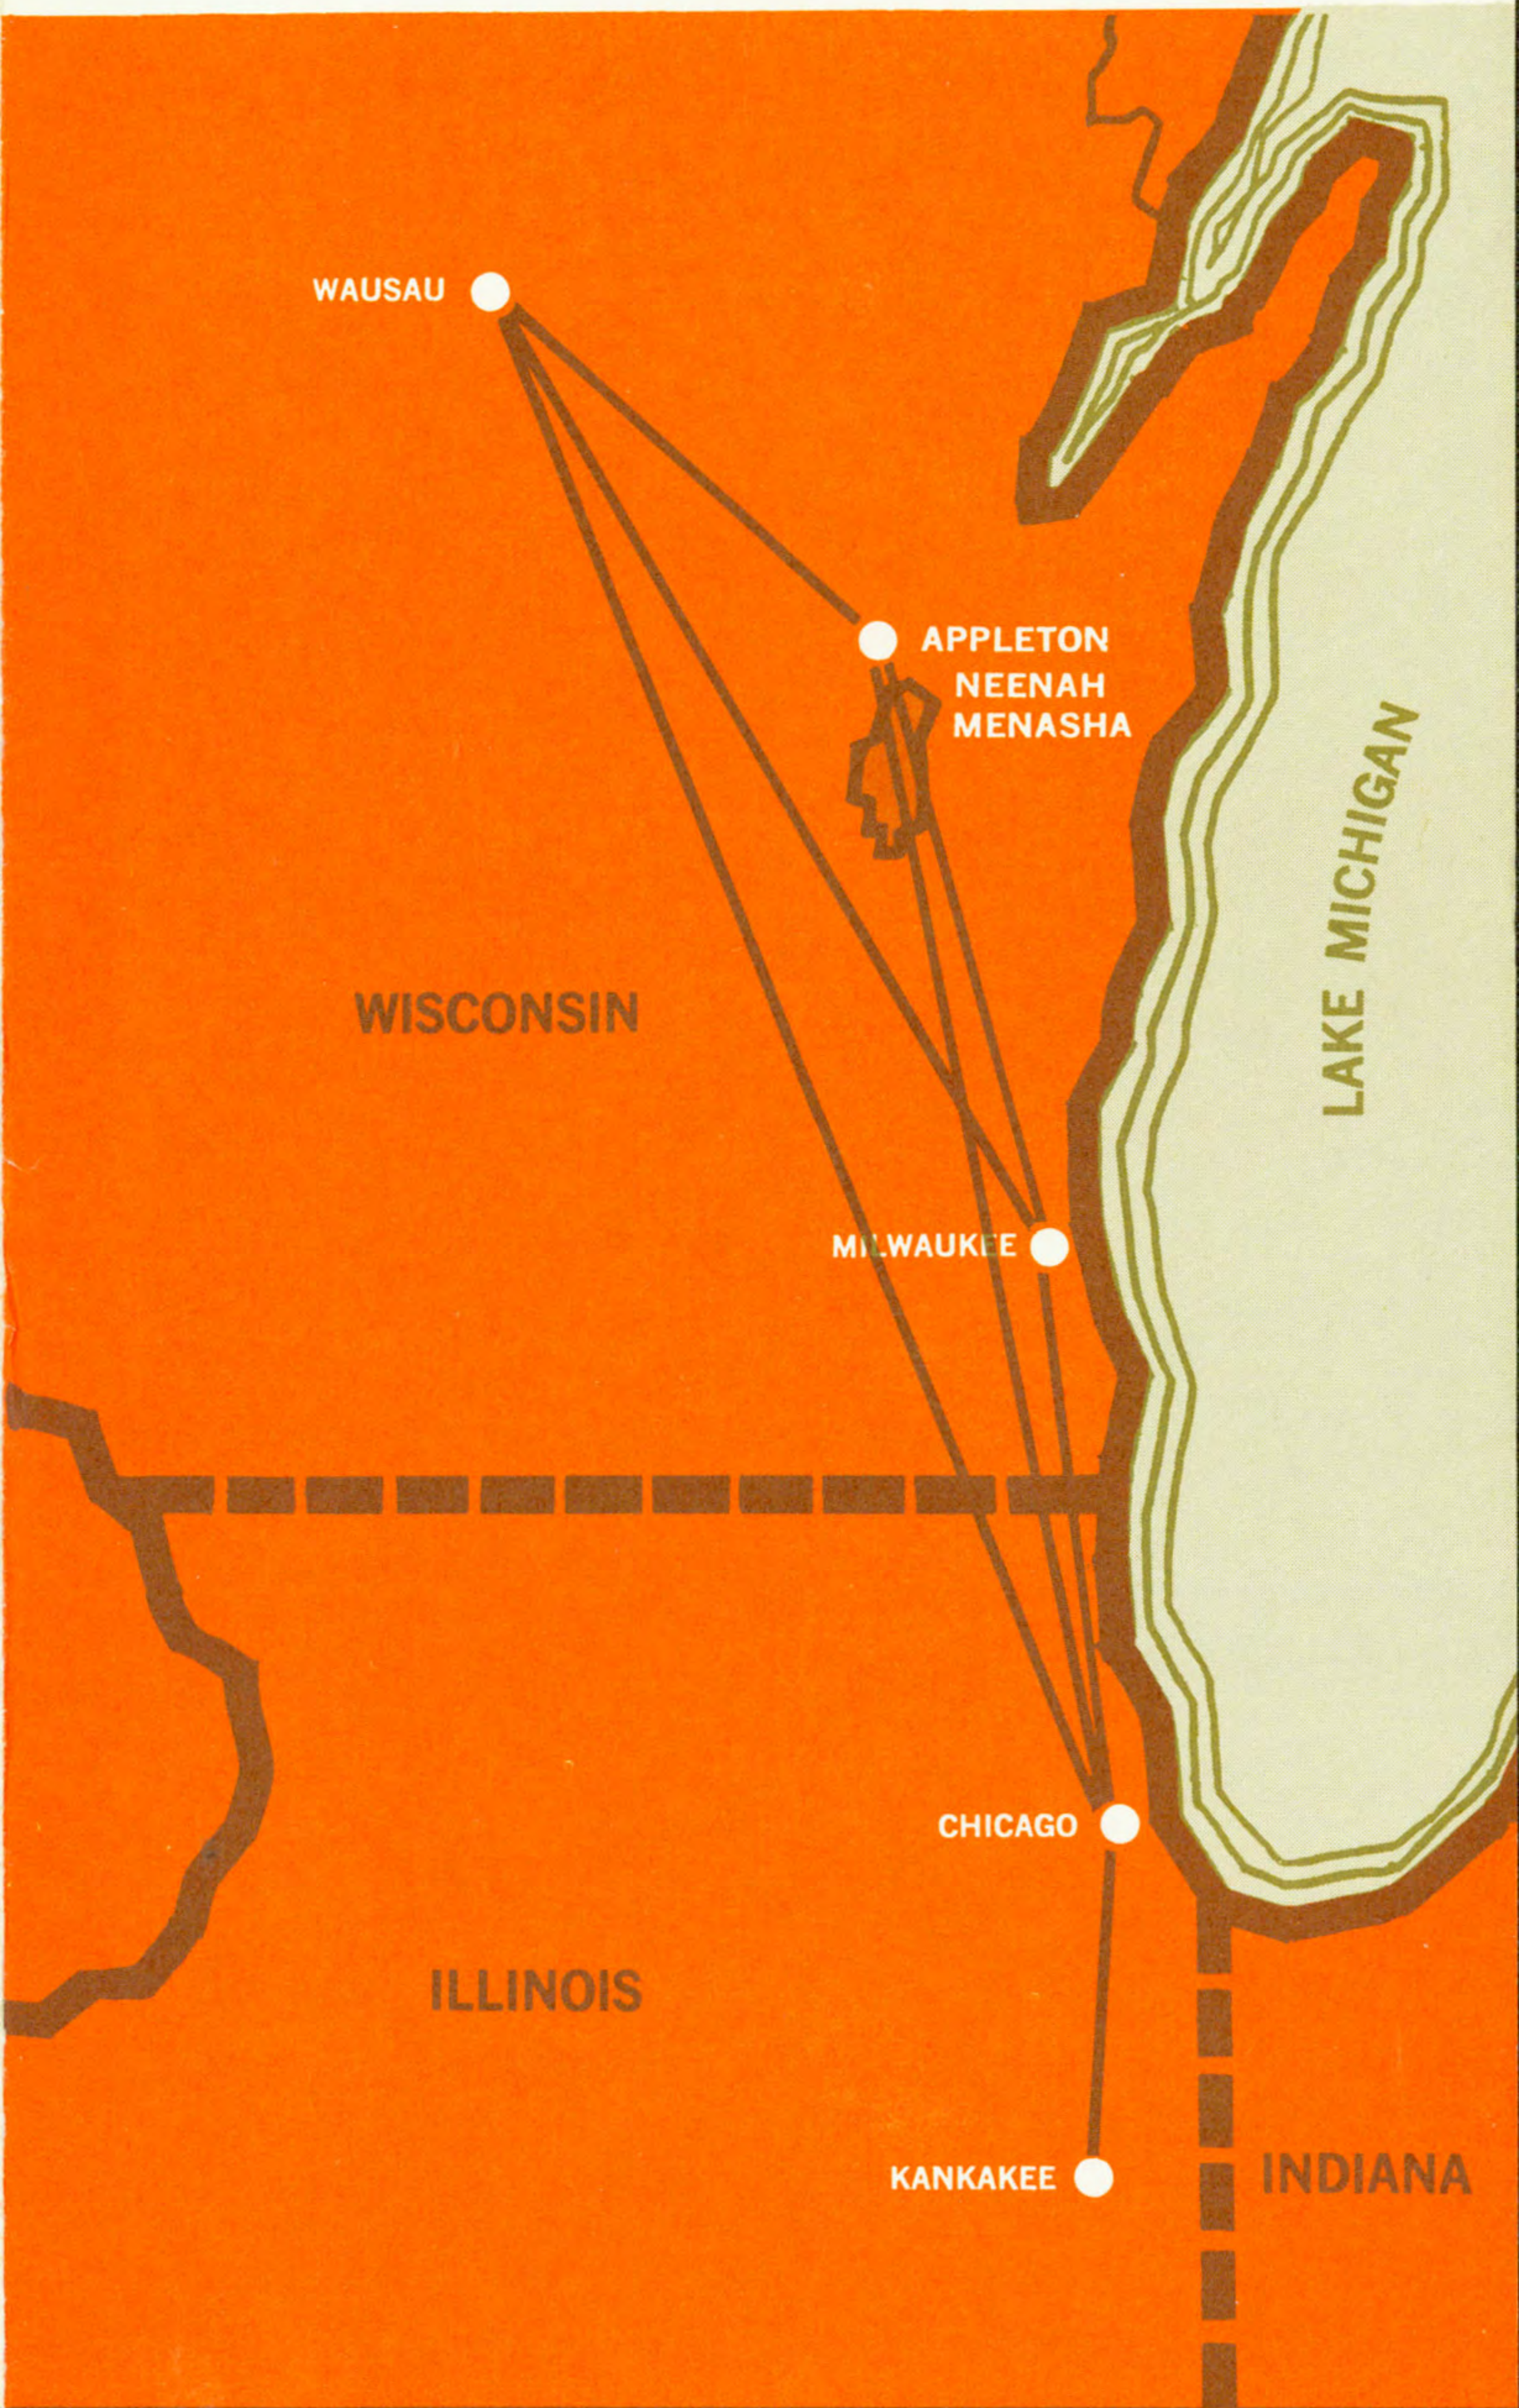

air wisconsin

Schedules effective April 15, 1968

**AIR WISCONSIN'S NEW
QUICK REFERENCE TIMETABLE**

IMPORTANT INFORMATION —

Reservations and Ground Transportation —

Air Wisconsin operates from the A-Concourse located between Butler Aviation and the International Terminal at Chicago O'Hare Airport. In Chicago, to arrange for courtesy car pick-up from the lower level of the O'Hare Terminal Building to Air Wisconsin ticket office and passenger lounge, call 686-7425. For reservations, call 686-7424.

Air Wisconsin's arriving flights are met in Chicago by a courtesy car. Transportation is provided free of charge to all connecting airlines at O'Hare Airport and to the airport bus service for downtown Chicago points.