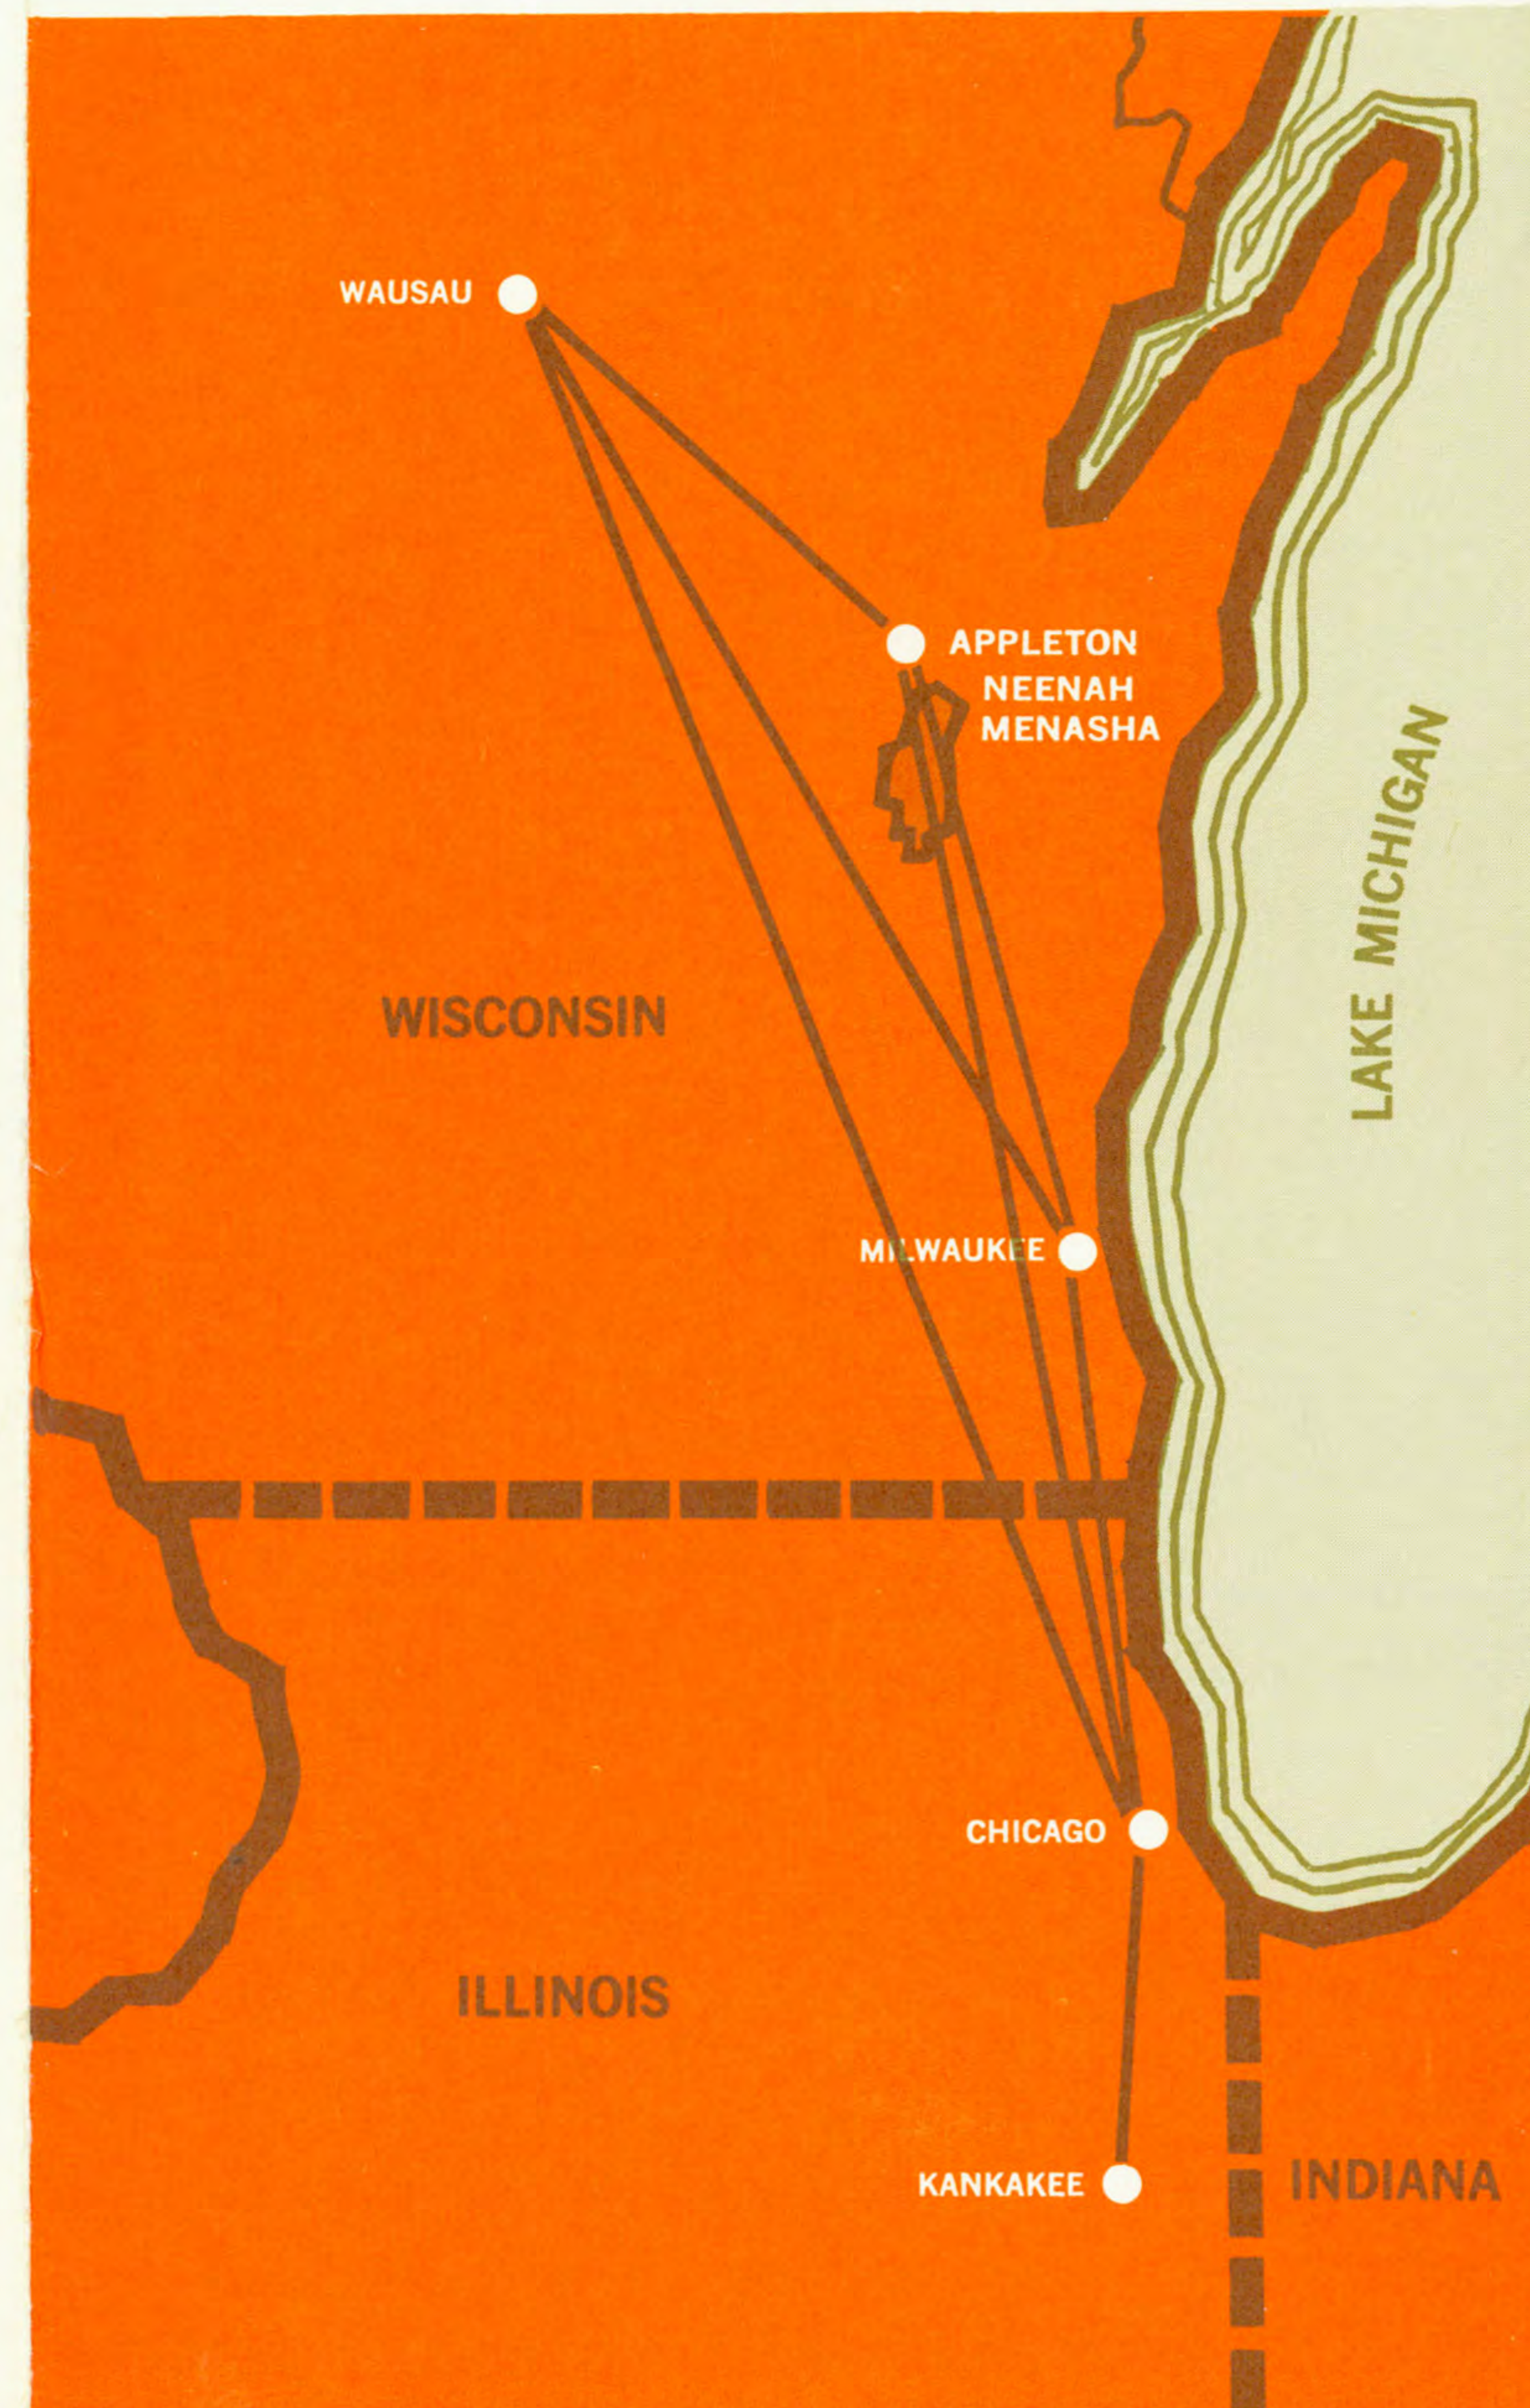

air wisconsin

Schedules effective April 15, 1968

**AIR WISCONSIN'S NEW
QUICK REFERENCE TIMETABLE**

IMPORTANT INFORMATION —

Reservations and Ground Transportation —

Air Wisconsin operates from the A-Concourse located between Butler Aviation and the International Terminal at Chicago O'Hare Airport. In Chicago, to arrange for courtesy car pick-up from the lower level of the O'Hare Terminal Building to Air Wisconsin ticket office and passenger lounge, call 686-7425. For reservations, call 686-7424.

air wisconsin

Schedules effective April 15, 1968

AIR WISCONSIN'S NEW
QUICK REFERENCE TIMETABLE

USE AIR WISCONSIN'S 7 DAY FAMILY PLAN (*NOTE: SPECIAL DISCOUNT FARES)

As an addition to increased service AIR WISCONSIN will begin scheduled flights of two jet prop Beech 99's on June 1, 1968.