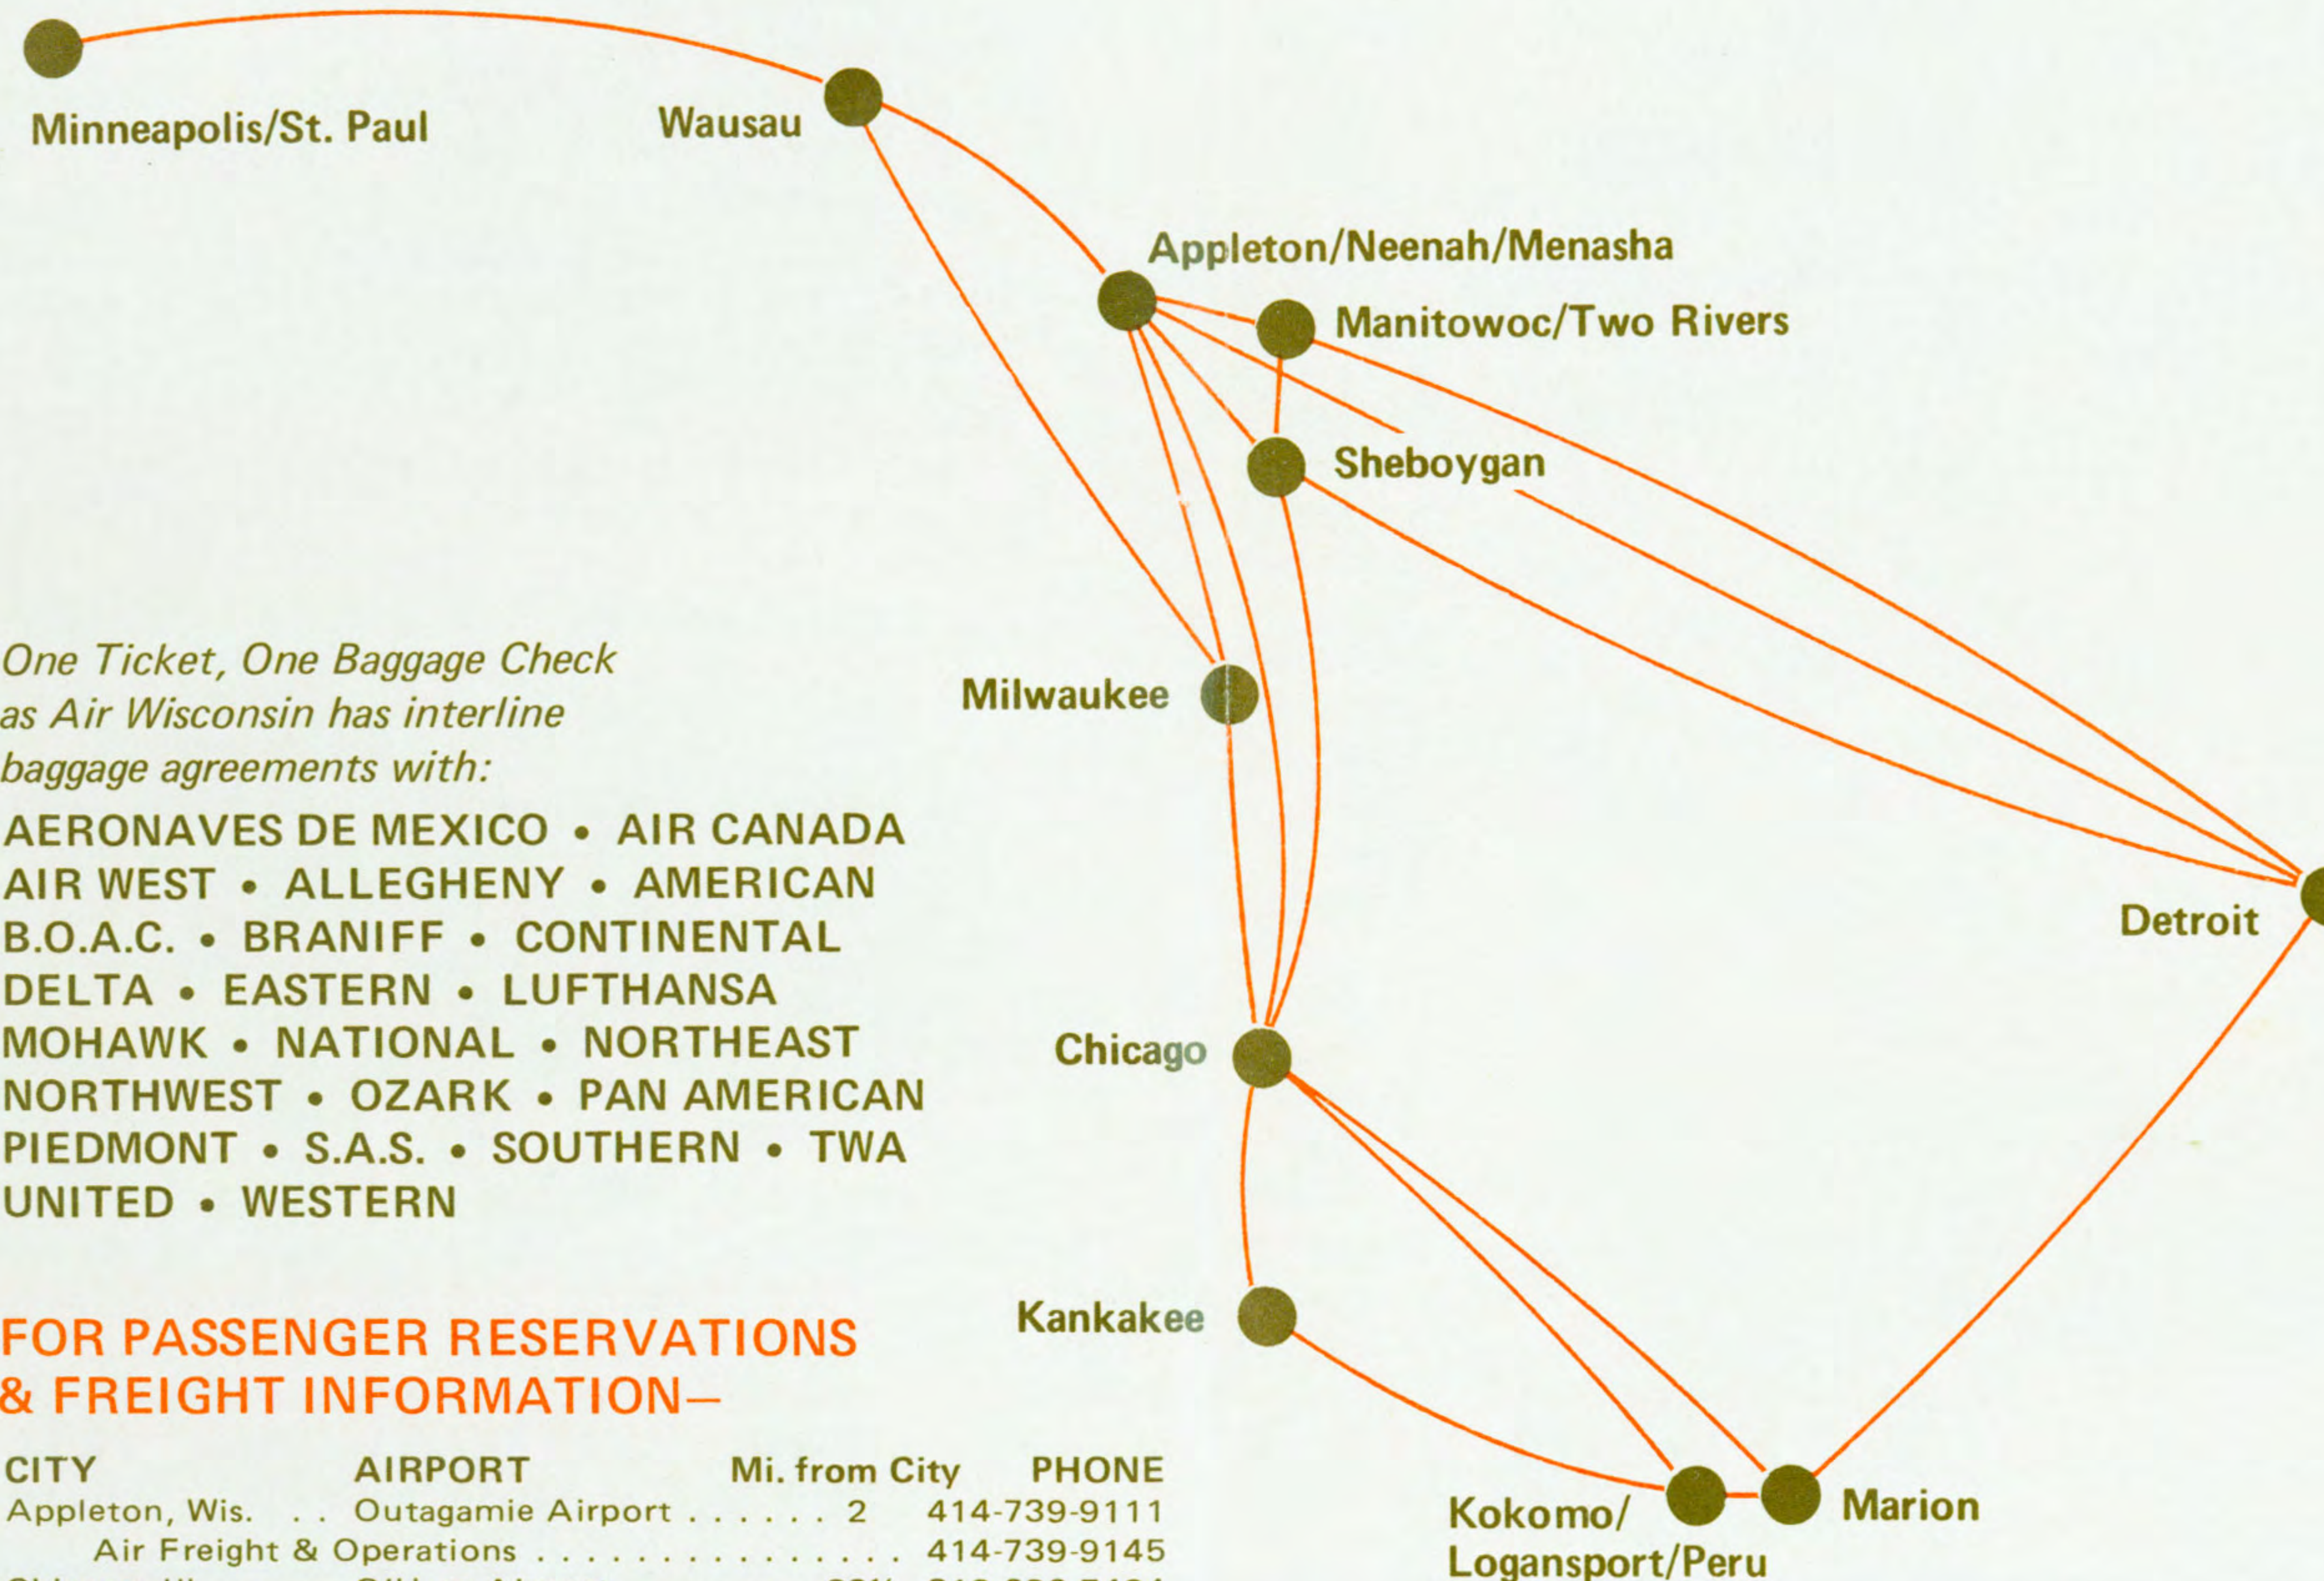

air wisconsin

QUICK REFERENCE SCHEDULE

Schedules effective April 26, 1970

SERVING

**WAUSAU
WISCONSIN**

MUNICIPAL AIRPORT

only 3 miles from downtown

air wisconsin

ONE STEP TO THE WORLD

SERVING—
 APPLETON/NEENAH/MENASHA
 CHICAGO, DETROIT, KANKAKEE
 KOKOMO/LOGANSFORT/PERU
 MANITOWOC/TWO RIVERS
 MARION, MILWAUKEE
 MINNEAPOLIS/ST. PAUL
 SHEBOYGAN, WAUSAU

When in Appleton, Wis.
 Visit Air Wisconsin's new
 City Ticket Office located
 in the Conway Hotel.

One Ticket, One Baggage Check
 as Air Wisconsin has interline
 baggage agreements with:

AERONAVES DE MEXICO • AIR CANADA
 AIR WEST • ALLEGHENY • AMERICAN
 B.O.A.C. • BRANIFF • CONTINENTAL
 DELTA • EASTERN • LUFTHANSA
 MOHAWK • NATIONAL • NORTHEAST
 NORTHWEST • OZARK • PAN AMERICAN
 PIEDMONT • S.A.S. • SOUTHERN • TWA
 UNITED • WESTERN

9:30A	12:10P	670	DH-6	Su Only	Three-Stops
10:10A	12:10P	60/70	99/DH	Ex Sa-Su	Chicago

To KOKOMO/Logansport/Peru, Ind. (Kokomo Municipal Airport) E.D.T. \$42.00

9:30A	2:30P	670	DH-6	Su Only	Five-Stops
10:10A	2:30P	60/70	99/DH	Ex Su	Chicago
2:10P	5:30P	26/34	99/DH	Ex Sa-Su	Chicago
2:10P	5:55P	26/634	99/DH	Su Only	Chicago
6:00P	10:50P	28/74	DH-6	Ex Sa	Chicago