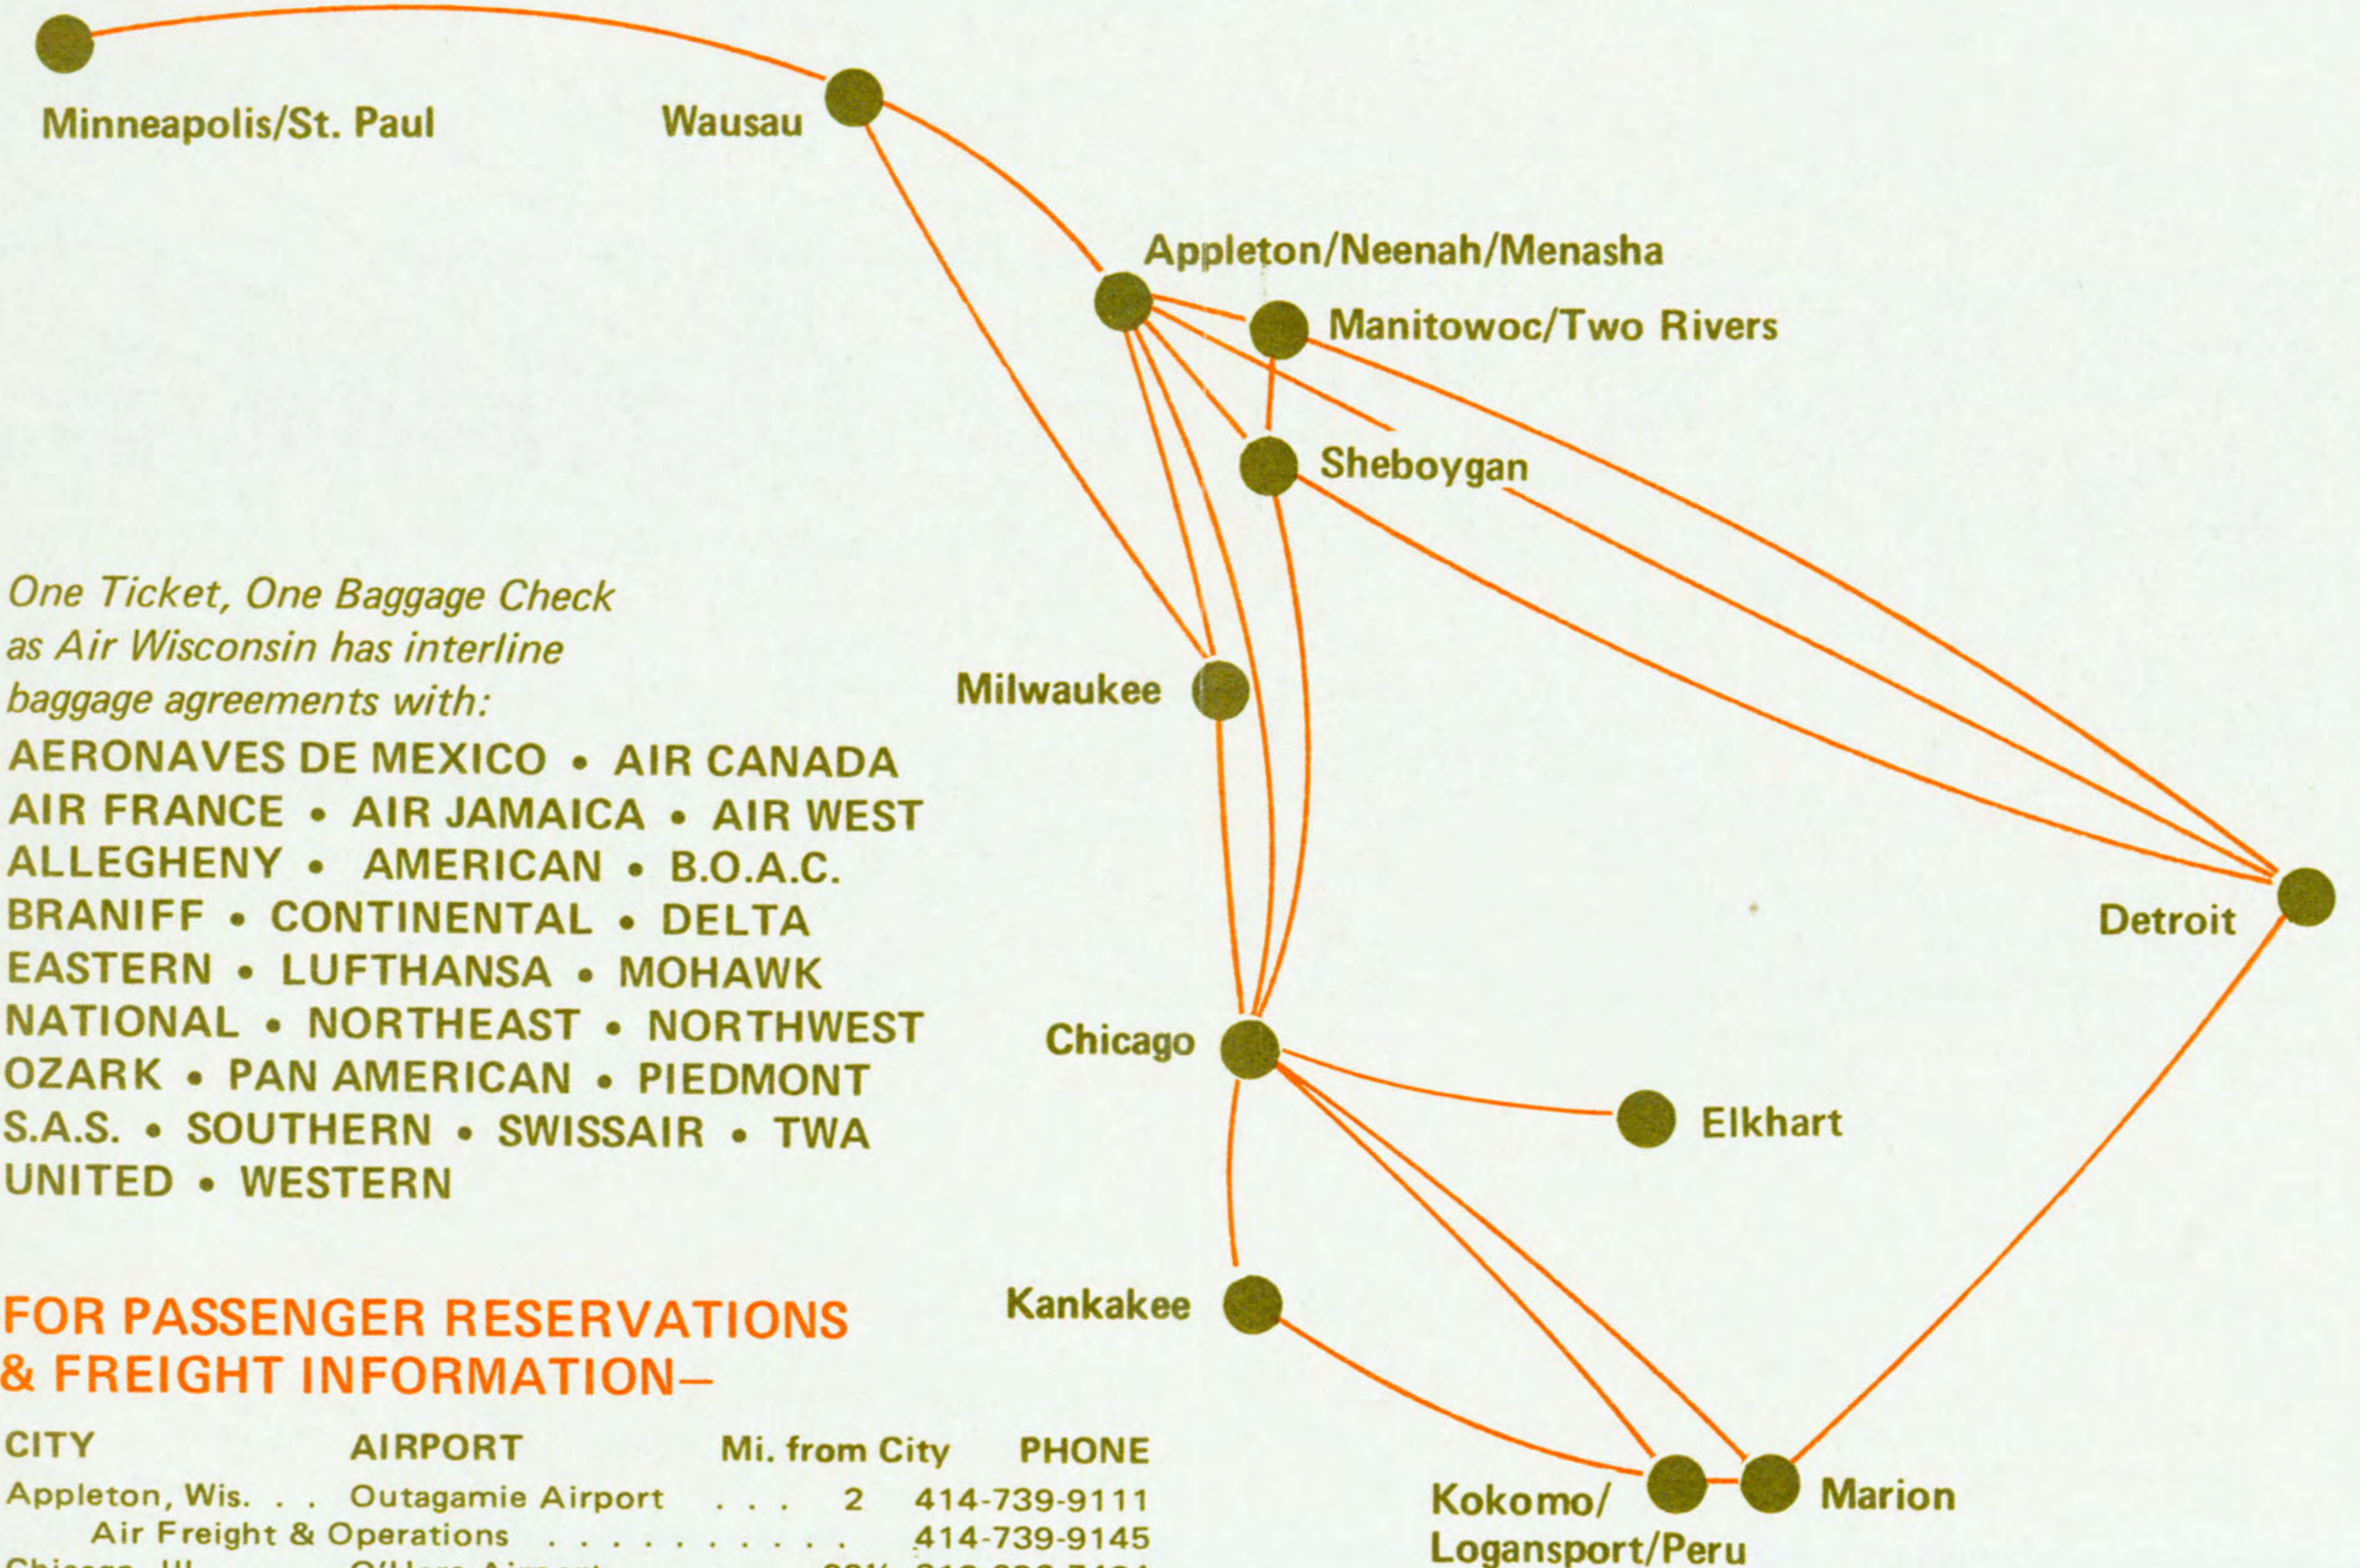

air wisconsin

QUICK REFERENCE SCHEDULE

Schedules effective July 15, 1970

NOW SERVING

ILLINOIS

INDIANA

MICHIGAN

MINNESOTA

WISCONSIN

air wisconsin

ONE STEP TO THE WORLD

SERVING—
 APPLETON/NEENAH/MENASHA
 CHICAGO, DETROIT
 ELKHART, KANKAKEE
 KOKOMO/LOGANSPOUT/PERU
 MANITOWOC/TWO RIVERS
 MARION, MILWAUKEE
 MINNEAPOLIS/ ST. PAUL
 SHEBOYGAN, WAUSAU

ILLINOIS
INDIANA
MICHIGAN
MINNESOTA
WISCONSIN

One Ticket, One Baggage Check
 as Air Wisconsin has interline
 baggage agreements with:

AERONAVES DE MEXICO • AIR CANADA
 AIR FRANCE • AIR JAMAICA • AIR WEST
 ALLEGHENY • AMERICAN • B.O.A.C.
 BRANIFF • CONTINENTAL • DELTA
 EASTERN • LUFTHANSA • MOHAWK
 NATIONAL • NORTHEAST • NORTHWEST
 OZARK • PAN AMERICAN • PIEDMONT
 S.A.S. • SOUTHERN • SWISSAIR • TWA
 UNITED • WESTERN

Leave	Arrive	Flt. No.	Eqpt.	Connecting City or Stops	Frequency
6:30A	7:40A	20	B-99	1	Ex Sa-Su
7:00A	8:05A	40	DH-6	0	Ex Sa-Su
8:00A	9:15A	50	DH-6	1	Ex Sa-Su
8:00A	9:05A	650	DH-6	0	Sa Only
9:30A	10:50A	92	DH-6	1	Daily
10:35A	11:30A	60	B-99	0	Daily
11:30A	12:35P	42	DH-6	0	Ex Sa-Su