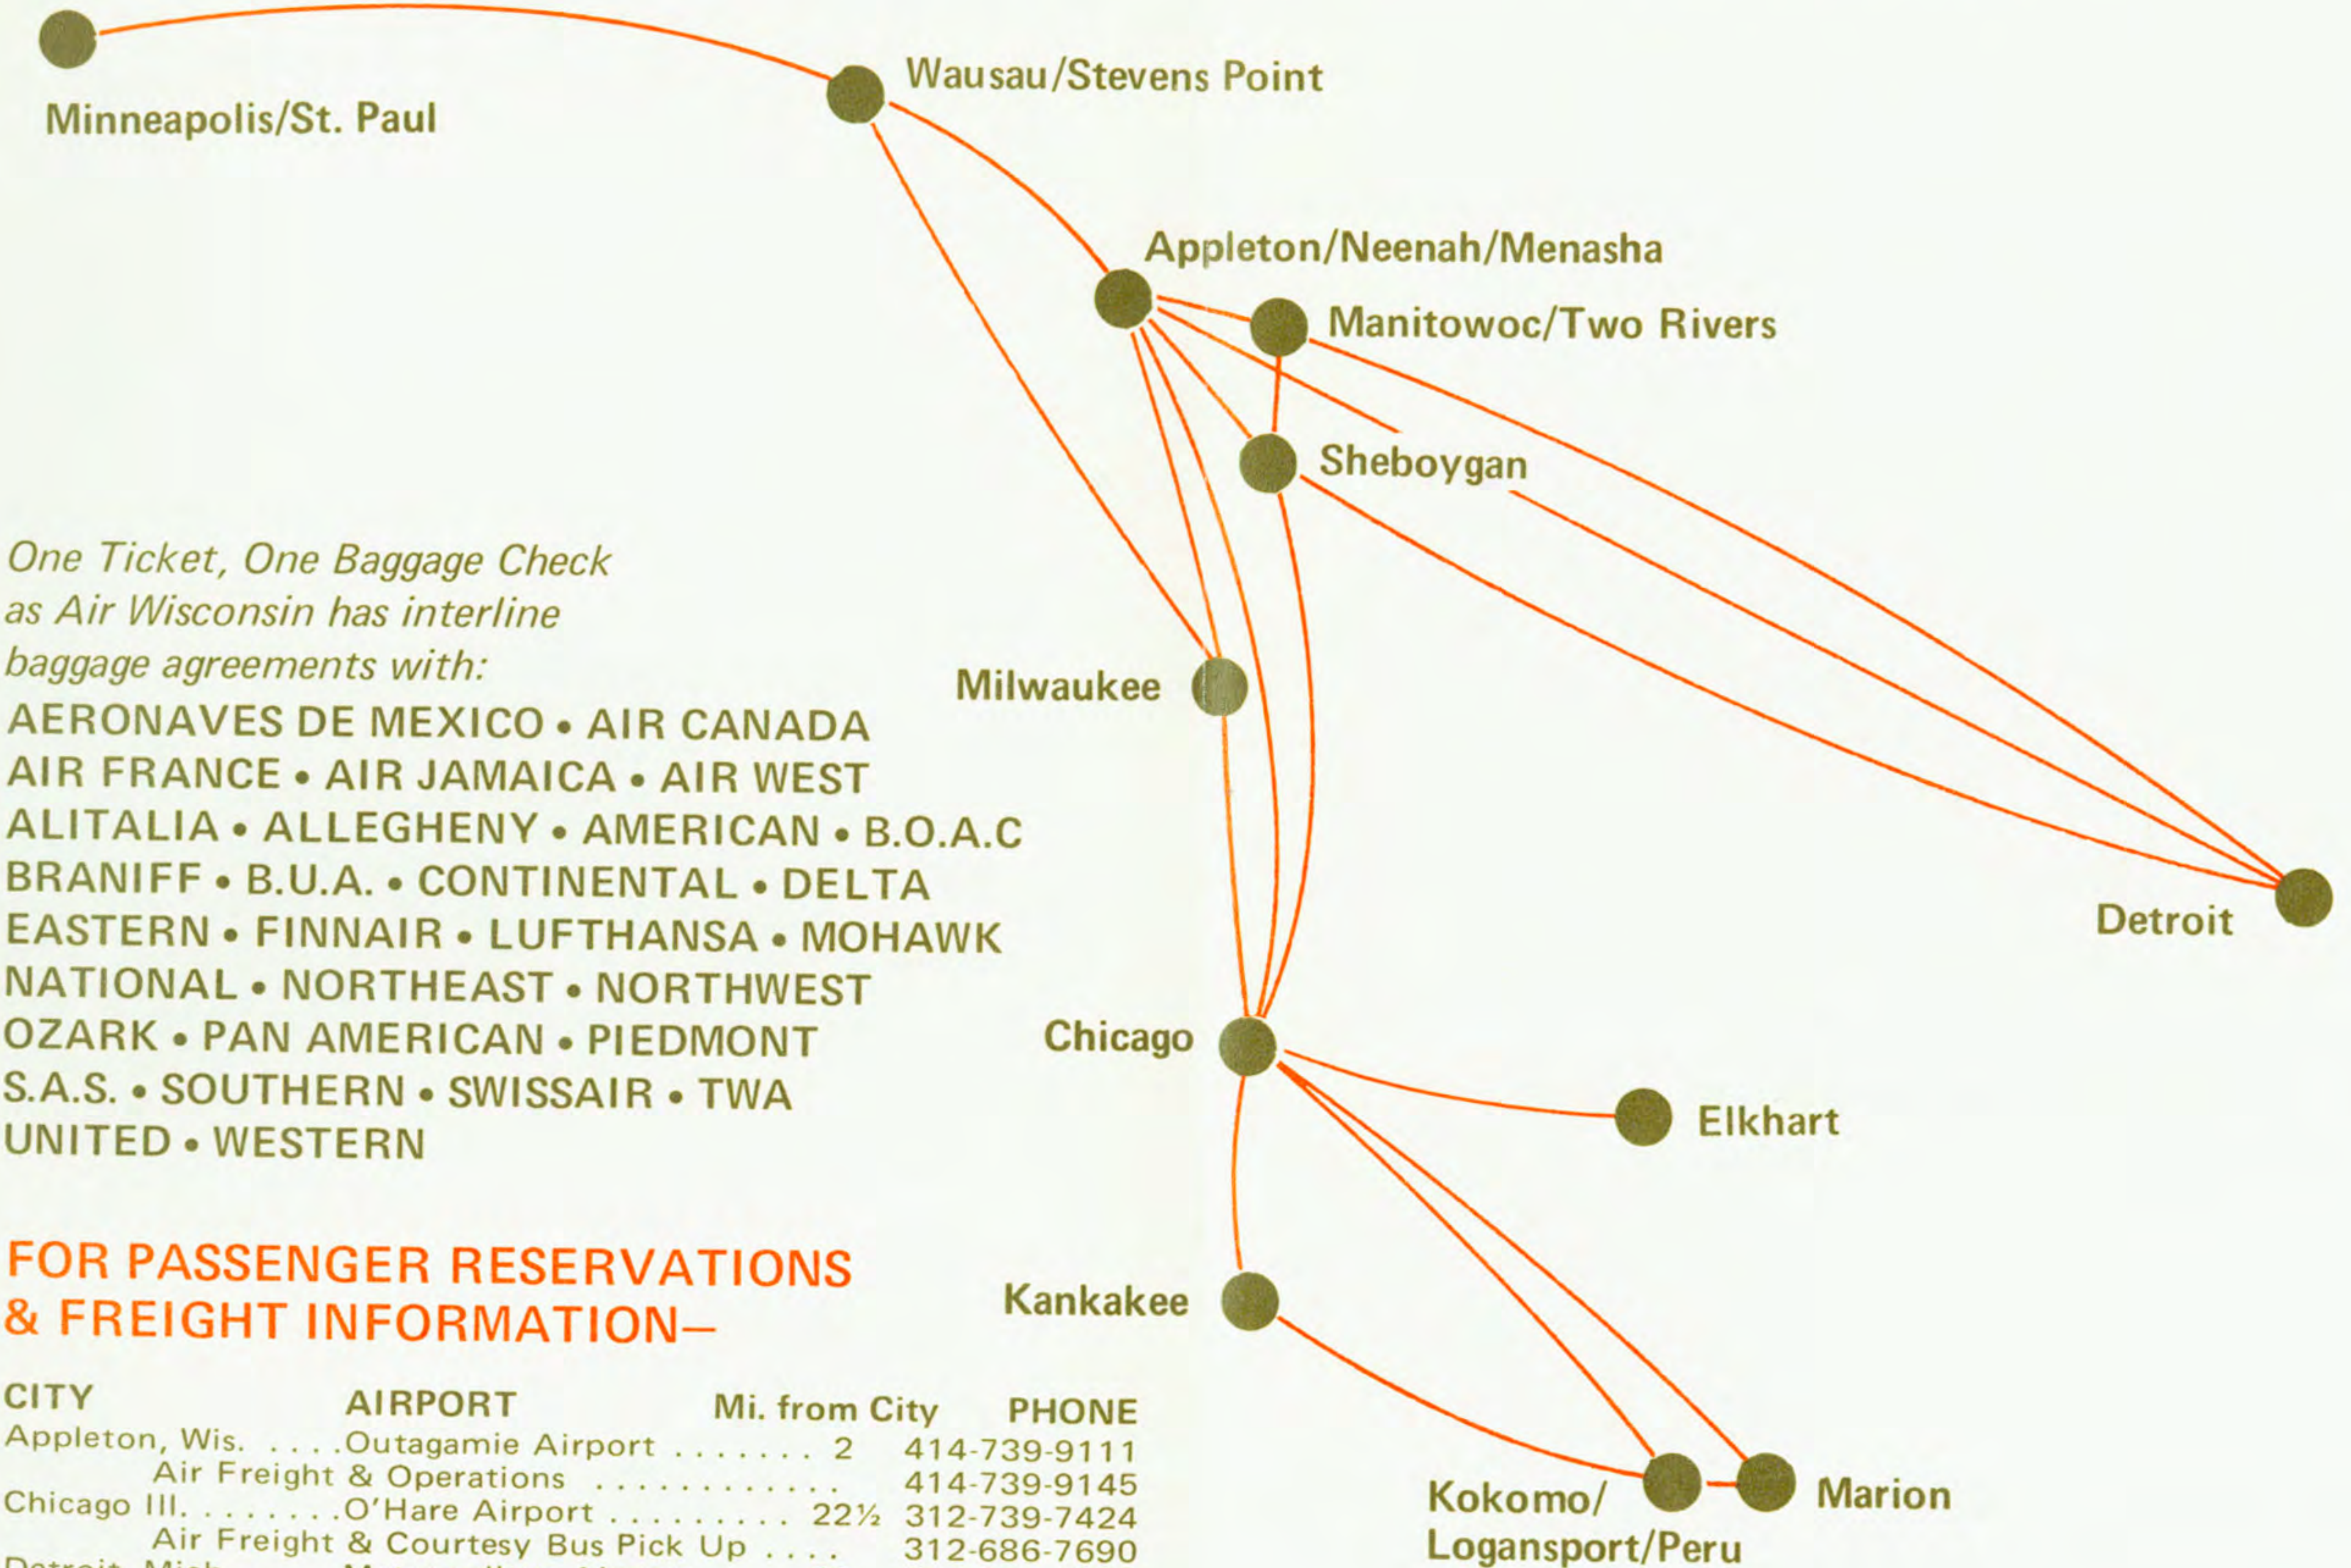

air wisconsin

Now Serving

Wausau/Stevens Point
Central Wisconsin Airport

**QUICK REFERENCE
SCHEDULE**

Effective October 25, 1970

air wisconsin

ONE STEP TO THE WORLD

SERVING—
 APPLETON/NEENAH/MENASHA
 CHICAGO, DETROIT
 ELKHART, KANKAKEE
 KOKOMO/LOGANSPOUT/PERU
 MANITOWOC/TWO RIVERS
 MARION, MILWAUKEE
 MINNEAPOLIS/ ST. PAUL
 SHEBOYGAN
 WAUSAU/STEVENS POINT

air wisconsin

One Ticket, One Baggage Check
 as Air Wisconsin has interline
 baggage agreements with:

AERONAVES DE MEXICO • AIR CANADA
 AIR FRANCE • AIR JAMAICA • AIR WEST
 ALITALIA • ALLEGHENY • AMERICAN • B.O.A.C
 BRANIFF • B.U.A. • CONTINENTAL • DELTA
 EASTERN • FINNAIR • LUFTHANSA • MOHAWK
 NATIONAL • NORTHEAST • NORTHWEST
 OZARK • PAN AMERICAN • PIEDMONT
 S.A.S. • SOUTHERN • SWISSAIR • TWA
 UNITED • WESTERN

Space availability now on Computer
 Reservation Systems of the following
 carriers:

AMERICAN • BRANIFF • DELTA
 FRONTIER • MOHAWK • WESTERN

AIRLINE RESERVATION CODE (ZW) - PARTICIPANT ARINC (E.S.S.) SYSTEM
STANDARD INDUSTRY COMMISSIONS TO TRAVEL AGENCIES